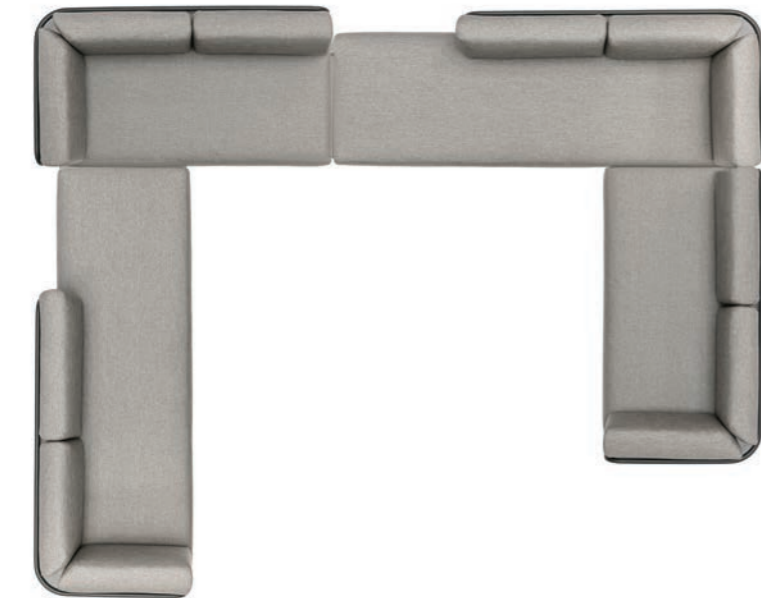

Baza sofa | Set-up Q

Powder coated stainless steel/Dryfeel foam/fabric (Cat.A or B)

w408 d328 h80 cm

Category A fabric	Category B fabric

Code: B-setQ-A Price: 13732 EUR	Code: B-setQ-B Price: 15132 EUR

Protective cover
Code: CP-setQ
Price: 1399 EUR