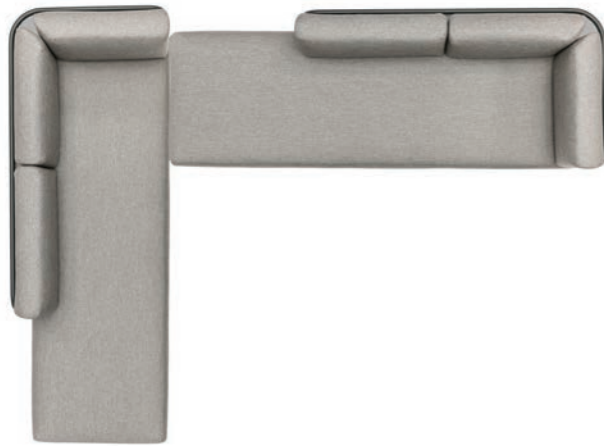

Baza sofa | Set-up K

Powder coated stainless steel/Dryfeel foam/fabric (Cat.A or B)

w328 d244 h80 cm

Category A fabric	Category B fabric

Code: B-setK-A
Price: 7536 EUR

Code: B-setK-B
Price: 8296 EUR

Protective cover
Code: CP-setK
Price: 699 EUR