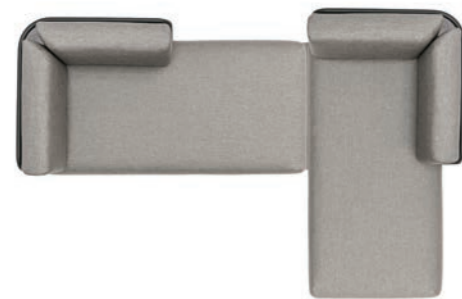

Baza sofa | Set-up E

Powder coated stainless steel/Dryfeel foam/fabric (Cat.A or B)

w248 d164 h80 cm

Category A fabric | Category B fabric

Code: B-setE-A
Price: 5296 EUR

Code: B-setE-B
Price: 5856 EUR

Protective cover
Code: CP-setE
Price: 549 EUR