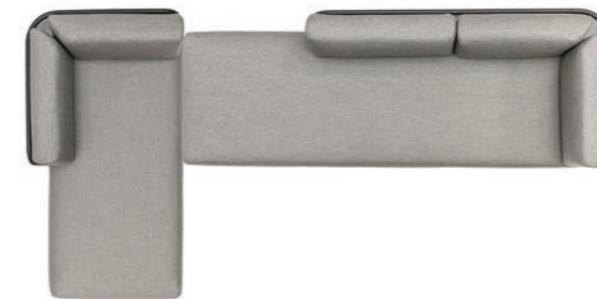

Baza sofa | Set-up H

Powder coated stainless steel/Dryfeel foam/fabric (Cat.A or B)

w328 d164 h80 cm

Category A fabric | Category B fabric

Code: B-setH-A
Price: 6416 EUR

Code: B-setH-B
Price: 7076 EUR

Protective cover
Code: CP-setH
Price: 668 EUR