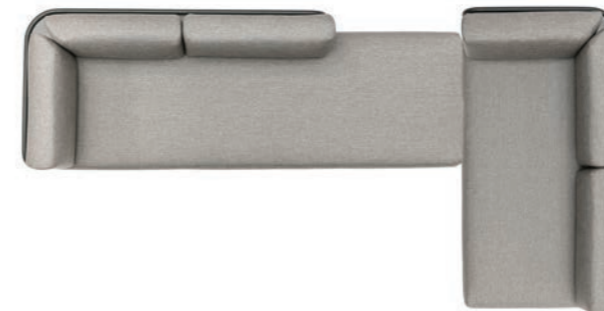

Baza sofa | Set-up J

Powder coated stainless steel/Dryfeel foam/fabric (Cat.A or B)

w328 d164 h80 cm

Category A fabric | Category B fabric

Code: B-setJ-A
Price: 6866 EUR

Code: B-setJ-B
Price: 7566 EUR

Protective cover
Code: CP-setJ
Price: 689 EUR