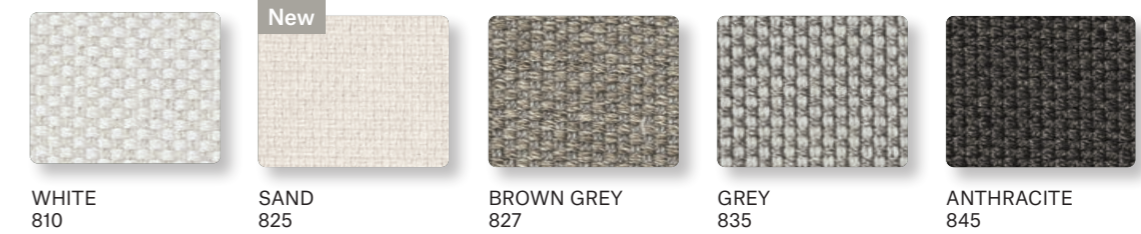

Alcedo coffee table
Brushed stainless steel/HPL or 6 mm ceramic table top
w90 d90 h29 cm

HPL	Ceramic
Code: F2S-HPL Price: 899 EUR	Code: F2S-CER Price: 1699 EUR

Colour options

Powder coated aluminium/stainless steel for frames

100% polyester powder coating.

Fabrics | Category A (sofas and cushions)

Crevin Vita is a unique upholstery fabric for joint indoor outdoor use. It has a homely and natural appearance and can be easily cleaned by domestic machine-wash. It is finished with stain repellence.

Fabrics | Category B (sofas and cushions)

Crevin Bora Bora is a heavy weight and robust fabric that strongly resembles sisal and raffia rugs. It feels like a hand-woven fabric with a crafted, artisanal quality. It can be easily cleaned.