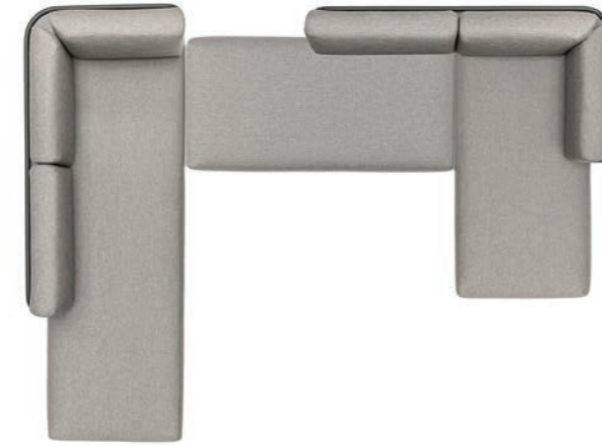

Baza sofa | Set-up M

Powder coated stainless steel/Dryfeel foam/fabric (Cat.A or B)

w328 d244 h80 cm

Category A fabric	Category B fabric

Code: B-setM-A
Price: 8445 EUR

Code: B-setM-B
Price: 9315 EUR

Protective cover
Code: CP-setM
Price: 999 EUR

Baza sofa | Set-up L

Powder coated stainless steel/Dryfeel foam/fabric (Cat.A or B)

w248 d248 h80 cm

Category A fabric	Category B fabric

Code: B-setL-A
Price: 7935 EUR

Code: B-setL-B
Price: 8745 EUR

Protective cover
Code: CP-setL
Price: 699 EUR