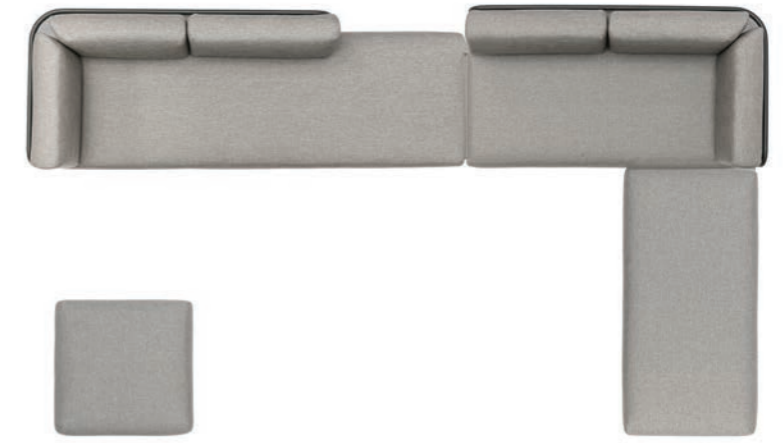

Baza sofa | Set-up R

Powder coated stainless steel/Dryfeel foam/fabric (Cat.A or B)

w328 d248 h80 cm

Category A fabric	Category B fabric

Code: B-setR-A
Price: 9055 EUR

Code: B-setR-B
Price: 9965 EUR

Protective cover
Code: CP-setR
Price: 699 EUR