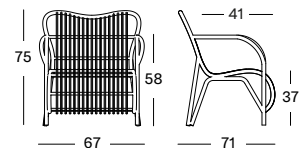

Frame/Seat Synthetic wicker

Off white
S003