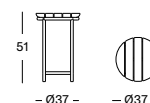

SIDE TABLE DIA 37 GT070A008W094 **€ 300**

COFFEE TABLE 123X55 GT071A008W094 **€ 840**

Frame Aluminium

Seat Wicker

Base Aluminium

Plateau Teak

Base Aluminium

Plateau Teak