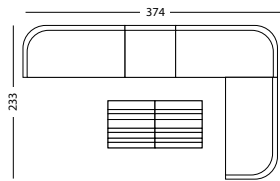

LEO MODULAR SET 4 RIGHT

CAT. B   CAT. C   CAT. G   COM

1. Set including:
2. 2x Leo modular corner left seat & back cushions
   - 1x Leo modular corner right seat & back cushions
   - 1x Leo modular center seat & back cushion
   - 2x Leo modular coffee table

€ 10440	€ 10705	€ 11205	€ 10440

PROTECTIVE COVER PC017

€ 1100