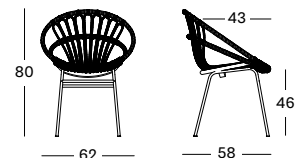

Seat Wicker

Black
S010

Camel
S022