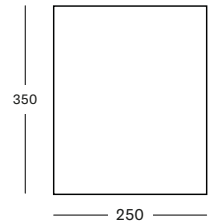

RUGS

CLIFF

- High-performance rug made of polyester fibre.

CLAY 170X240 GR001L004 **€ 640**

CLAY 200X300 GR002L004 **€ 950**

CLAY 250X350 GR003L004 **€ 1375**

TOUNDRA

- High-performance rug made of polyester fibre.

SAHARA 170X240 GR001L002 **€ 598**

SAHARA 200X300 GR002L002 **€ 850**

SAHARA 250X350 GR003L002 **€ 1225**

SUNSET 170X240 GR001L001 **€ 598**

SUNSET 200X300 GR002L001 **€ 850**

SUNSET 250X350 GR003L001 **€ 1225**

Rug Cliff

Toundra