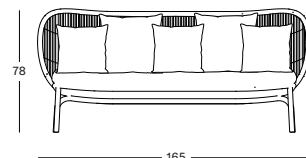

QUICK SHIP SET FOSSIL GREY CARBON BEIGE GC043S033QSS2 € 2768

QUICK SHIP SET DUNE WHITE CARBON BEIGE GC043S045QSS2 € 2768

Set including: • 1x Kodo lounge sofa in Fossil Grey or Dune White

- 1x seat cushion in Carbon Beige S2828 (cat. B)
- 3x deco cushion 40x40 in Coral P0404 (cat. C)
- 2x deco cushion 50x50 in Spice P0202 (cat. C)

QUICK SHIP SET FOSSIL GREY FIG GREEN GC043S033QSS4 € 2775

QUICK SHIP SET DUNE WHITE FIG GREEN GC043S045QSS4 € 2775

Set including: • 1x Kodo lounge sofa in Fossil Grey or Dune White

- 1x seat cushion in Almond P0303 (Q C)
- 3x deco cushion 40x40 in Olive Green S2727 (cat. B)
- 2x deco cushion 50x50 in Fig Green M0303 (cat. C)

PROTECTIVE COVER PC003 € 330