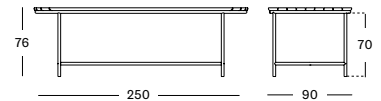

SIDE TABLE DIA 37 GT070A008W094 **€ 300**

COFFEE TABLE 123X55 GT071A008W094 **€ 840**

Frame Aluminium

Seat Wicker

Base Aluminium

Plateau Teak

Base Aluminium

Plateau Teak