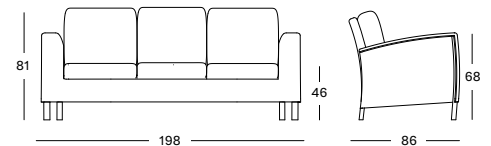

PROTECTIVE COVER PC006 € 375

Frame/Seat Synthetic wicker