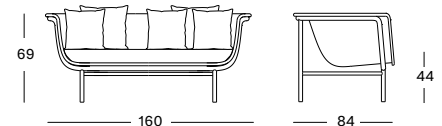

WICKED LOUNGE SOFA 2S

- Polyethylene wicker on a black or white powder coated aluminium frame.

BLACK / TAUPE GC040S021 **€ 1725**

WHITE / NATURAL GC040A008S024 **€ 1725**

CUSHIONS	CAT. B	CAT. C	CAT. G	COM
Seat 10 cm quick dry foam fabric usage QE232: 180 cm	QB232 € 450	QC232 € 495	QG232 € 555	QE232 € 450
Deco 40x40 polyester fibre filling	CB092 € 85	CC092 € 96	CG092 € 110	CE092 € 85
Deco 45x50 polyester fibre filling	CB067 € 90	CC067 € 102	CG067 € 116	CE067 € 90

PROTECTIVE COVER PC003 **€ 330**