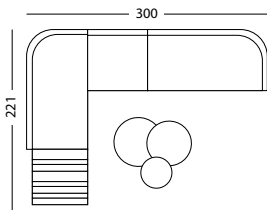

This set can be positioned as a left or right corner without any additional items.

PROTECTIVE COVER PC012

€ 945

LEO MODULAR SET 2 LEFT

CAT. B CAT. C CAT. G COM

- Set including:
- 2x Leo modular corner left seat & back cushions
 - 1x Leo modular center 1x seat & back cushions
 - 1x Leo modular coffee table
 - 1x Leo side table dia 45
 - 1x Leo coffee table dia 60
 - 1x Leo coffee table dia 70