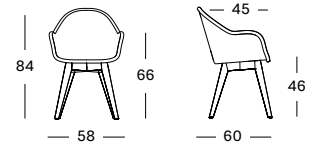

EDGARD DINING CHAIR STEEL A BASE GD087 € 515

- Polyethylene wicker on an untreated teak.

CUSHION	CAT. B	CAT. C	CAT. G	COM
Seat 2 cm polyether foam fabric usage CE077: 60 cm	CB077 € 96	CC077 € 106	CG077 € 134	CE077 € 96

QUICK SHIP SET STEEL A BASE CAT. B € 611

1. Set including:
2. 1x Edgard in Old Lace, Mocca or Black with steel a base

- 1x seat cushion in:

- Black S1515 (cat. B)
- Canvas S0606 (cat. B)
- London Stone S0808 (cat. B)
- Dark Smoke S0909 (cat. B)

QUICK SHIP SET STEEL A BASE CAT. C € 621

1. Set including:
2. 1x Edgard in Old Lace, Mocca or Black with steel a base

- 1x seat cushion in Almond P0303 (cat. C)