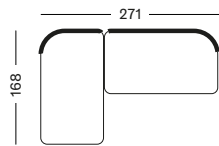

KODO MODULAR SET 2

CAT. B   CAT. C   CAT. G   COM

1. Set including:
2. 1x Kodo modular 2 seater left seat & back cushions
   - 1x Kodo modular chaise longue right seat & back cushions

€ 6875   € 6995   € 7090   € 6875

PROTECTIVE COVER PC024

€ 945