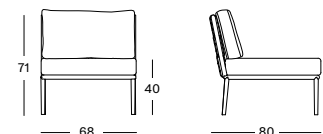

Frame Aluminium

Lava
A013

Seat Acrylic rope

Lava
S013

Frame Aluminium Teak

Lava
A013

Untreated teak
W094

LEO MODULAR SET 1