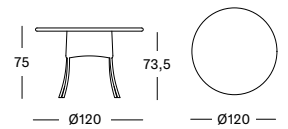

SAFI DINING TABLE DIA 120 GT018 € 900

GLASS FOR SAFI DINING TABLE DIA 120 GL003 € 230

Frame/Top Synthetic wicker