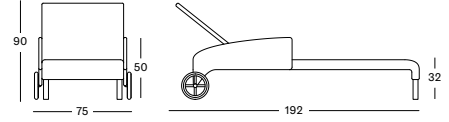

OUTDOOR LLOYD LOOM COLLECTION

DOVILE SUNLOUNGER GC120

€ 1210

- Treated Lloyd Loom weave on an aluminium frame
- Should be stored indoors during humid and cold weather

CUSHION	CAT. B	CAT. C	CAT. G	COM
With piping removable cover 3 cm polyether foam fabric usage CE120: 230 cm	CB120	CC120	CG120	CE120
	€ 255	€ 285	€ 405	€ 255
With piping non-removable cover 3 cm polyether foam fabric usage CE020: 240 cm	CB020	CC020	CG020	CE020
	€ 245	€ 275	€ 385	€ 245

Frame/Seat

Lloyd Loom

All colours
see page 10