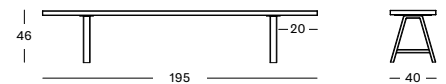

MATTEO COLLECTION

MATTEO DINING TABLE BLACK

- Powder coated aluminium structure in black with an untreated teak top.

DINING TABLE 215X100 GT080A007W094 € 3100

DINING TABLE 285X100 GT081A007W094 € 3575

MATTEO DINING TABLE DUNE WHITE

- Powder coated aluminium structure in white with an untreated teak top.

DINING TABLE 215X100 GT080A045W094 € 3100

DINING TABLE 285X100 GT081A045W094 € 3575

MATTEO BENCH BLACK

- Powder coated aluminium structure in black with an untreated teak seat.

BENCH 195X40 GB001A007W094 € 1275

BENCH 265X40 GB002A007W094 € 1935

MATTEO BENCH DUNE WHITE

- Powder coated aluminium structure in dune white with an untreated teak seat.

BENCH 195X40 GB001A045W094 € 1275

BENCH 265X40 GB002A045W094 € 1935

Base Aluminium

Top/Seat Teak

WICKED COLLECTION by Alain Gilles

WICKED DINING TABLE BLACK

- Powder coated aluminium structure in black with an untreated teak top.

DINING TABLE 200X90 GT166A007W094 € 2295

DINING TABLE 250X90 GT167A007W094 € 2850

WICKED DINING TABLE WHITE

- Powder coated aluminium structure in white with an untreated teak top.

DINING TABLE 200X90 GT166A008W094 € 2295

DINING TABLE 250X90 GT167A008W094 € 2850

Base Aluminium

Top Teak

OUTDOOR | BENELUX