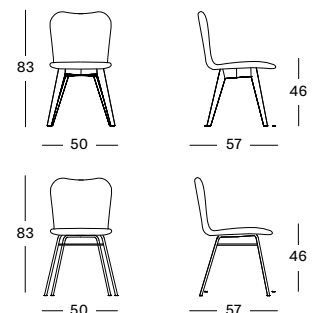

Frame Teak

Untreated teak
W002

Steel

Black
M007

Seat Synthetic wicker

Old Lace
S007

Mocca
S001

Black
S023