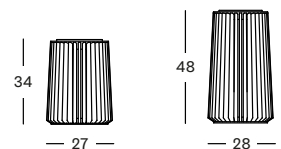

SOLAR MODULE PRLAM0044 **€ 200**

- 3W solar LED module with light sensor included
- Warm white light (2700K)
- EU/UK/US/AU adapter included
- 6 - 8 hours light per charge