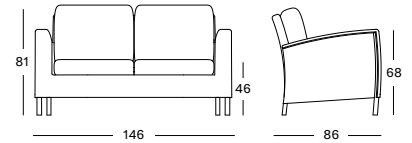

PROTECTIVE COVER PC003 € 330

Frame/Seat Synthetic wicker