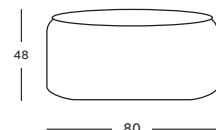

OUTDOOR | BENELUX