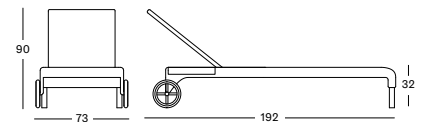

Frame/Seat Synthetic wicker