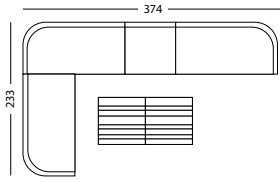

LEO MODULAR SET 4 LEFT

CAT. B   CAT. C   CAT. G   COM

1. Set including:
2. 1x Leo modular corner left seat & back cushions
   - 2x Leo modular corner right seat & back cushions
   - 1x Leo modular center seat & back cushion
   - 2x Leo modular coffee table

€ 10440	€ 10705	€ 11205	€ 10440

PROTECTIVE COVER PC016

€ 1100