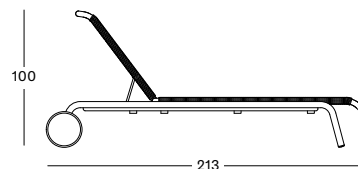

PROTECTIVE COVER PC011 € 330