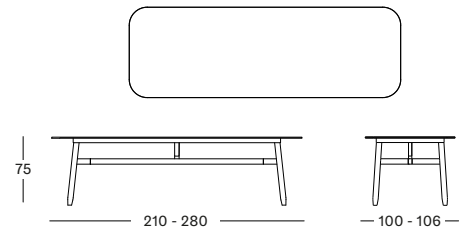

DAVID COLLECTION

DAVID DINING CHAIR GD091 € 630

- Polypropylene rope on a stained brushed teak frame.

CUSHION	CAT. B	CAT. C	CAT. G	COM
Seat 4 cm quick dry foam fabric usage QE212: 65 cm	QB212	QC212	QG212	QE212
	€ 98	€ 108	€ 130	€ 98

Frame Teak

Seat Polypropylene rope

QUICK SHIP SET SAVANE COCONUT GD091W092QSS1 € 738

1. Set including:
2. 1x David dining chair in Aged Teak
   - 1x seat cushion in Savane Coconut S2222 (cat. C) with contrast piping in London Stone S0808 (cat. B)

PROTECTIVE COVER PC001 € 180

DAVID DINING TABLE

- Stained brushed teak base with a Flint ceramic table top.

Frame Teak

Top Ceramic

DINING TABLE 210X100 GT056W092K001 € 4850

DINING TABLE 280X106 GT057W092K001 € 5335