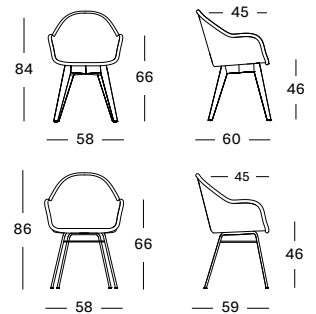

Frame Teak Steel

Untreated teak
W002

Black
M007

Seat Polypropylene rope

Fossil Grey
S033

PROTECTIVE COVER PC001 € 180

LUCY COLLECTION

LUCY DINING CHAIR GD064 € 425