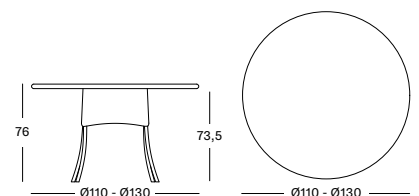

NIMES DINING TABLE DIA 110 GT010 € 990

GLASS FOR NIMES DIA 110 GL102 € 190

NIMES DINING TABLE DIA 130 GT012 € 1120

GLASS FOR NIMES DIA 130 GL103 € 230