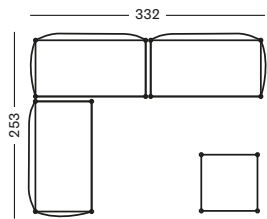

LENTO MODULAR SET 6

CAT. B CAT. C CAT. G COM

1. Set including:
2. 2x Lento modular corner right seat & back cushions
   - 1x Lento modular corner left seat & back cushions
   - 1x Lento modular ottoman seat cushion

€ 11490 € 11799 € 12170 € 11490

PROTECTIVE COVER PC040

€ 1240