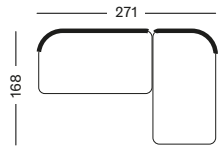

KODO MODULAR SET 1

CAT. B   CAT. C   CAT. G   COM

1. Set including:
2. 1x Kodo modular 2 seater right seat & back cushions
   - 1x Kodo modular chaise longue left seat & back cushions

€ 6875   € 6995   € 7090   € 6875

PROTECTIVE COVER PC023

€ 945