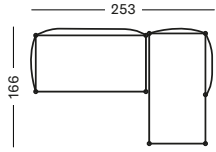

LENTO COLLECTION by Bertrand Lejoly

LENTO MODULAR SET 1

CAT. B CAT. C CAT. G COM

1. Set including:
2. 1x Lento modular corner right seat & back cushions
   - 1x Lento modular chaise longue left seat & back cushions

€ 6830 € 6996 € 7200 € 6830

PROTECTIVE COVER PC035

€ 945