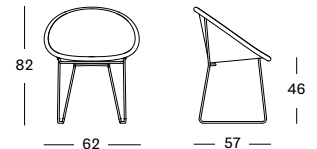

• Canvas S0606 (cat. B)

• London Stone S0808 (cat. B)

• Dark Smoke S0909 (cat. B)

QUICK SHIP SET CAT. C € 571

Set including: • 1x Gipsy in Black with black sled base

• 1x seat cushion in Almond P0303 (cat. C)