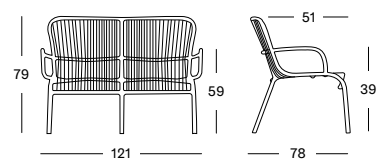

Polypropylene rope

Beige
Stone white
S015

Taupe
S011

Fossil Grey
S033