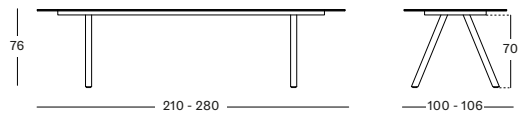

Top Ceramic