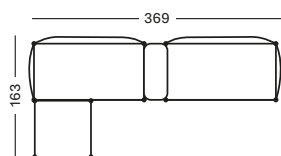

LENTO MODULAR SET 8

CAT. B CAT. C CAT. G COM

1. Set including:
2. 1x Lento modular corner right seat & back cushions
   - 1x Lento modular corner left seat & back cushions
   - 1x Lento modular ottoman seat cushion
   - 1x Lento modular connecting side table with Portland ceramic top

€ 8730 € 8941 € 9200 € 8730

PROTECTIVE COVER PC042

€ 680