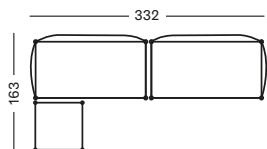

LENTO MODULAR SET 7

CAT. B CAT. C CAT. G COM

1. Set including:
2. 1x Lento modular corner right seat & back cushions
   - 1x Lento modular corner left seat & back cushions
   - 1x Lento modular ottoman seat cushion

€ 7980 € 8191 € 8450 € 7980

PROTECTIVE COVER PC041

€ 680