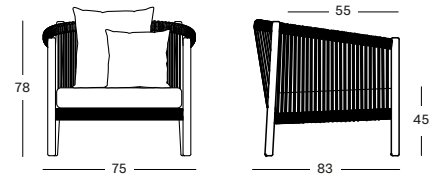

QUICK SHIP SET COMBI 2 STONE GC139W002S026QSS2 € 2135

1. Set including:
2. 1x Lento lounge chair untreated teak
   - 1x seat cushion in Stone T0202 (cat. G)
   - 1x wing cushion in Stone T0202 (cat. G)