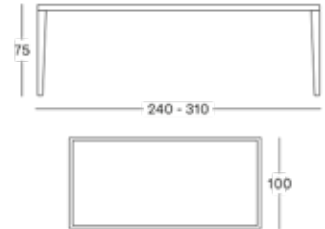

Frame Teak

Untreated Teak
W002

Top Ceramic

Masai Blanco
K004

NOA DINING TABLE

NOA DINING TABLE

- Untreated teak.

DINING TABLE DIA 132 GT195W002 € 2565