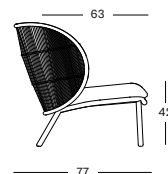

Seat Polypropylene rope

QUICK SHIP SET FOSSIL GREY ALMOND GC043S033QSS1 € 2775

QUICK SHIP SET DUNE WHITE ALMOND GC043S045QSS1 € 2775

Set including: • 1x Kodo lounge sofa in Fossil Grey or Dune White

- 1x seat cushion in Almond P0303 (cat. C)
- 3x deco cushion 40x40 in Blush S2929 (cat. B)
- 2x deco cushion 50x50 in Olive Green S2727 (cat. B)