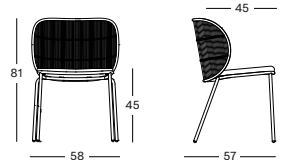

Seat Polypropylene rope