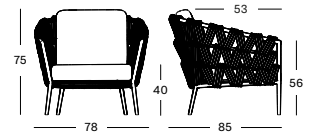

LEO COLLECTION

LEO LOUNGE CHAIR GC034 € 1200

- Acrylic rope on a powder coated aluminium frame.

CUSHIONS	CAT. B	CAT. C	CAT. G	COM
Seat + back 12 cm quick dry foam/polyester fibre fabric usage QE071: 180 cm	QB071	QC071	QG071	QE071
	€ 360	€ 385	€ 475	€ 360

Frame Aluminium

Lava
A013

Seat Acrylic rope

Lava
S013

QUICK SHIP SET ZINC GC034S013QSS1 € 1585

1. Set including:
2. 1x Leo lounge chair in Lava
   - 1x seat & back cushion in Savane Zinc S2121 (cat. C)

PROTECTIVE COVER PC002 € 235

LEO LOUNGE SOFA GC035 € 1965

- Acrylic rope on a powder coated aluminium frame.

CUSHIONS	CAT. B	CAT. C	CAT. G	COM
Seat + back 12 cm quick dry foam/polyester fibre fabric usage QE072: 350 cm	QB072	QC072	QG072	QE072
	€ 805	€ 865	€ 1110	€ 805

Frame Aluminium

Lava
A013

Seat Acrylic rope

Lava
S013

QUICK SHIP SET ZINC GC035S013QSS1 € 2830

1. Set including:
2. 1x Leo lounge sofa in Lava
   - 2 seat & 2 back cushions in Savane Zinc S2121 (cat. C)