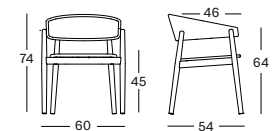

Frame Teak

Seat Wicker