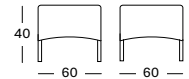

GLASS FOR DOVILE SIDE TABLE GL020

€ 85