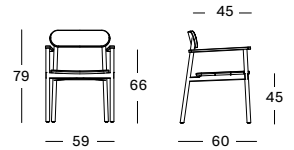

FREYA DINING ARMCHAIR GD190W002 **€ 798**

- Solid untreated teak chair.

CUSHION	CAT. B	CAT. C	CAT. G	COM
Seat 2 cm quick dry foam fabric usage QE423: 70 cm	QB423 € 110	QC423 € 120	QG423 € 140	QE423 € 110

PROTECTIVE COVER PC001 **€ 180**

MONA DINING CHAIR

- Polyethylene wicker on an untreated teak or brushed black stained teak frame.

UNTREATED TEAK / OLD LACE GD042W002S007 **€ 610**

BLACK STAINED TEAK / BLACK GD042W006S023 **€ 660**

CUSHION	CAT. B	CAT. C	CAT. G	COM
Seat 2 cm quick dry foam fabric usage QE185: 60 cm	QB185 € 124	QC185 € 135	QG185 € 155	QE185 € 124

PROTECTIVE COVER PC001 **€ 180**

MIA DINING CHAIR GD002S007 **€ 598**

- Polyethylene wicker in colour Old Lace on an aluminium frame.

CUSHION	CAT. B	CAT. C	CAT. G	COM
Seat 4 cm polyether foam fabric usage CE112: 70 cm	CB112 € 110	CC112 € 115	CG112 € 140	CE112 € 110

PROTECTIVE COVER PC001 **€ 180**

KENZO DINING CHAIR GD004S007 **€ 610**

- Polyethylene wicker in colour Old Lace on an aluminium frame.

CUSHION	CAT. B	CAT. C	CAT. G	COM
Seat 4 cm polyether foam fabric usage CE229: 70 cm	CB229 € 110	CC229 € 115	CG229 € 140	CE229 € 110

PROTECTIVE COVER PC001 **€ 180**

Frame/Seat Teak