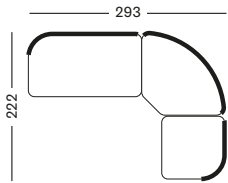

KODO MODULAR SET 5

CAT. B CAT. C CAT. G COM

1. Set including:
2. 1x Kodo Modular 2 seater right seat & back cushions
   - 1x Kodo Modular corner seat & back cushions
   - 1x Kodo Modular 1 seater left seat & back cushion

€ 9133 € 9303 € 9435 € 9133

PROTECTIVE COVER PC027

€ 1000