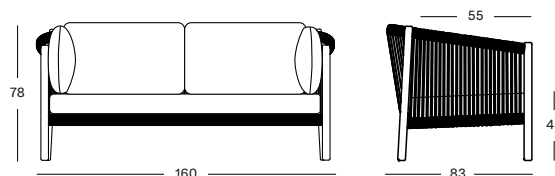

PROTECTIVE COVER PC003 € 330