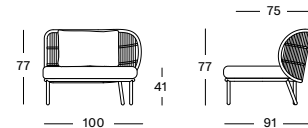

KODO MODULAR

- Polypropylene rope on a powder coated aluminium frame.
- 2 connector pieces included per seating module.

Frame Aluminium

Dune White
A045

Seat Polypropylene rope

Dune White
S045

KODO MODULAR 1 SEATER LEFT GC157 **€ 1485**

CUSHIONS	CAT. B	CAT. C	CAT. G	COM
Seat + back cushions 14 cm quick dry foam fabric usage CE420: 250 cm	QB420 € 598	QC420 € 635	QG420 € 665	QE420 € 598

1 Seat Left