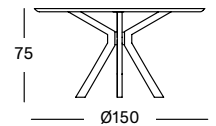

Frame/Top Teak

Untreated Teak
W002