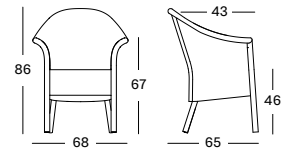

PROTECTIVE COVER PC001 € 180