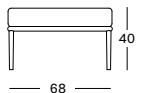

LEO COLLECTION

LEO LOUNGE CHAIR GC034 € 1200

- Acrylic rope on a powder coated aluminium frame.

CUSHIONS	CAT. B	CAT. C	CAT. G	COM
Seat + back 12 cm quick dry foam/polyester fibre fabric usage QE071: 180 cm	QB071	QC071	QG071	QE071
	€ 360	€ 385	€ 475	€ 360

Frame Aluminium

Lava
A013

Seat Acrylic rope

Lava
S013

QUICK SHIP SET ZINC GC034S013QSS1 € 1585

1. Set including:
2. 1x Leo lounge chair in Lava
   - 1x seat & back cushion in Savane Zinc S2121 (cat. C)

PROTECTIVE COVER PC002 € 235

LEO LOUNGE SOFA GC035 € 1965

- Acrylic rope on a powder coated aluminium frame.

CUSHIONS	CAT. B	CAT. C	CAT. G	COM
Seat + back 12 cm quick dry foam/polyester fibre fabric usage QE072: 350 cm	QB072	QC072	QG072	QE072
	€ 805	€ 865	€ 1110	€ 805

Frame Aluminium

Lava
A013

Seat Acrylic rope

Lava
S013

QUICK SHIP SET ZINC GC035S013QSS1 € 2830

1. Set including:
2. 1x Leo lounge sofa in Lava
   - 2 seat & 2 back cushions in Savane Zinc S2121 (cat. C)

PROTECTIVE COVER PC003 € 330

LEO MODULAR FOOTREST GC050 € 410

- Powder coated aluminium frame.

CUSHIONS	CAT. B	CAT. C	CAT. G	COM
Seat 12 cm quick dry foam fabric usage QE153: 95 cm	QB153	QC153	QG153	QE153
	€ 330	€ 350	€ 385	€ 330

Frame Aluminium

Lava
A013

Seat Acrylic rope

Lava
S013

QUICK SHIP SET ZINC GC50S013QSS1 € 760

1. Set including:
2. 1x Leo modular footrest in Lava
   - 1x seat cushion in Savane Zinc S2121 (cat. C)