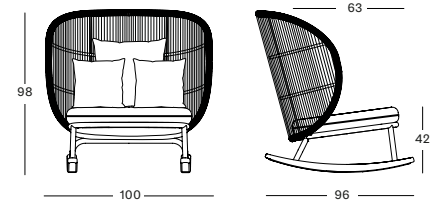

KODO COLLECTION by Studio Segers

KODO ROCKING CHAIR GC087 € 1398

- Polypropylene rope on a powder coated aluminium frame with teak slats.

CUSHIONS	CAT. B	CAT. C	CAT. G	COM
Seat 12 cm quick dry foam fabric usage QE142: 180 cm	QB142 € 385	QC142 € 408	QG142 € 460	QE142 € 385
Deco 40x40 polyester fibre filling	CB092 € 85	CC092 € 96	CG092 € 110	CE092 € 85
Deco 60x60 polyester fibre filling	CB123 € 112	CC123 € 122	CG123 € 147	CE123 € 112

Frame Aluminium

Seat Polypropylene rope

QUICK SHIP SET COMBI 1 FOSSIL GREY ALMOND GC087S033QSS11 € 2088

QUICK SHIP SET COMBI 1 DUNE WHITE ALMOND GC087S045QSS11 € 2088

1. Set including:
2. 1x Kodo rocking chair in Fossil Grey or Dune White
   - 1x seat cushion in Almond P0303 (cat. C)
   - 2x deco cushion 40x40 in Blush S2929 (cat. B)
   - 1x deco cushion 60x60 in Olive Green S2727 (cat. B)

QUICK SHIP SET COMBI 1 FOSSIL GREY CARBON BEIGE GC087S033QSS12 € 2097

QUICK SHIP SET COMBI 1 DUNE WHITE CARBON BEIGE GC087S045QSS12 € 2097

1. Set including:
2. 1x Kodo rocking chair in Fossil Grey or Dune White
   - 1x seat cushion in Carbon Beige S2828 (cat. B)
   - 2x deco cushion 40x40 in Coral P0404 (cat. C)
   - 1x deco cushion 60x60 in Spice P0202 (cat. C)

QUICK SHIP SET COMBI 1 FOSSIL GREY FIG GREEN GC087S033QSS14 € 2098

QUICK SHIP SET COMBI 1 DUNE WHITE FIG GREEN GC087S045QSS14 € 2098

1. Set including:
2. 1x Kodo rocking chair in Fossil Grey or Dune White
   - 1x seat cushion in Almond P0303 (cat. C)
   - 2x deco cushion 40x40 in Olive Green S2727 (cat. B)
   - 1x deco cushion 60x60 in Fig Green M0303 (cat. C)

PROTECTIVE COVER PC007 € 310