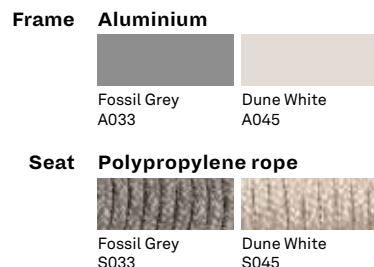

PROTECTIVE COVER PC011 € 330