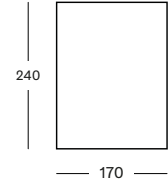

RUGS

CLIFF

- High-performance rug made of polyester fibre.

CLAY 170X240 GR001L004 **€ 640**

CLAY 200X300 GR002L004 **€ 950**

CLAY 250X350 GR003L004 **€ 1375**

TOUNDRA

- High-performance rug made of polyester fibre.

SAHARA 170X240 GR001L002 **€ 598**

SAHARA 200X300 GR002L002 **€ 850**

SAHARA 250X350 GR003L002 **€ 1225**

SUNSET 170X240 GR001L001 **€ 598**

SUNSET 200X300 GR002L001 **€ 850**

SUNSET 250X350 GR003L001 **€ 1225**

Rug Cliff

Toundra

POUFFES

OTTO GC001 **€ 490**

- Handmade outer cover of polypropylene rope fibres. Inner cover made out of breathable polyester, filled with polystyrene beads.

OTTO FILLING GC001U000 **€ 260**

- Inner cover made out of breathable polyester, filled with polystyrene beads.

OLAF

- Outer cover available in all Vincent Sheppard fabrics. See page 13.
- Inner cover made out of breathable polyester, filled with polystyrene beads.

DIA50 PF001	CAT. B	CAT. C	CAT. G	COM
Polystyrene beads & fibre fabric usage PF001E: 110 cm	PF001B	PF001C	PF001G	PF001E
	€ 530	€ 550	€ 590	€ 530

DIA80 PF002	CAT. B	CAT. C	CAT. G	COM
Polystyrene beads & fibre fabric usage PF002E: 200 cm	PF002B	PF002C	PF002G	PF002E
	€ 695	€ 740	€ 798	€ 695

Pouffe Crochet

Pouffe Fabric

All fabrics
see page 13

OUTDOOR | BENELUX