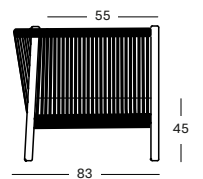

LENTO MODULAR CHAISE LONGUE

- Polypropylene rope on a powder coated aluminium frame with teak legs

CHAISE LONGUE LEFT GC142 **€ 2160**

CHAISE LONGUE RIGHT GC143 **€ 2160**

CUSHIONS	CAT. B	CAT. C	CAT. G	COM
Seat 12 cm quick dry foam fabric usage QE331: 220 cm	QB331 € 760	QC331 € 798	QG331 € 830	QE331 € 760
2 back cushions polyester fibre filling fabric usage QE329: 180 cm	QB329 € 400	QQ329 € 430	QG329 € 490	QE329 € 400

QUICK SHIP SET CHAISE LONGUE LEFT STONE GC142W002S026QSS1 **€ 3480**

QUICK SHIP SET CHAISE LONGUE RIGHT STONE GC143W002S026QSS1 **€ 3480**

1. Set including:
2. 1x Lento modular chaise longue left or right in untreated teak
   - 1x seat cushion in Stone T0202 (cat. G)
   - 1x 2 back cushions in Stone T0202 (cat. G)