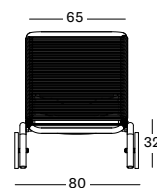

PROTECTIVE COVER PC011 € 330