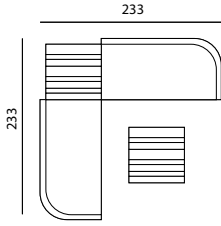

LEO MODULAR SET 1

CAT. B CAT. C CAT. G COM

1. Set including:
2. 1x Leo modular corner left seat & back cushions
   - 1x Leo modular corner right seat & back cushions
   - 2x Leo modular coffee table

€ 6626 € 6780 € 7070 € 6626

This set can be positioned as a left or right corner without any additional items.

PROTECTIVE COVER PC012

€ 945