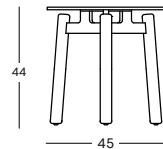

Top Ceramic

Portland
K003