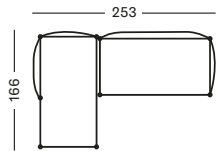

LENTO MODULAR SET 2

CAT. B CAT. C CAT. G COM

1. Set including:
2. 1x Lento modular corner left seat & back cushions
   - 1x Lento modular chaise longue right seat & back cushions

€ 6830 € 6996 € 7200 € 6830

PROTECTIVE COVER PC036

€ 945