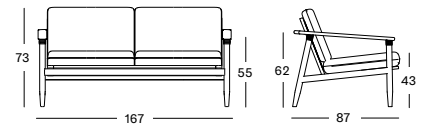

PROTECTIVE COVER PC003 € 330

DAVID LOUNGE SOFA 3S GC093 € 2850

- Polypropylene rope on a stained brushed teak frame.

CUSHIONS	CAT. B	CAT. C	CAT. G	COM
Seat + back 12 cm quick dry foam fabric usage QE244: 510 cm	QB244 € 1375	QC244 € 1498	QG244 € 1698	QE244 € 1375