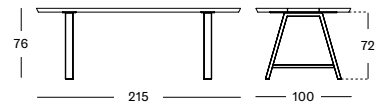

MATTEO COLLECTION

MATTEO DINING TABLE BLACK

- Powder coated aluminium structure in black with an untreated teak top.

DINING TABLE 215X100 GT080A007W094 € 3100

DINING TABLE 285X100 GT081A007W094 € 3575

MATTEO DINING TABLE DUNE WHITE

- Powder coated aluminium structure in white with an untreated teak top.

DINING TABLE 215X100 GT080A045W094 € 3100

DINING TABLE 285X100 GT081A045W094 € 3575

MATTEO BENCH BLACK

- Powder coated aluminium structure in black with an untreated teak seat.

BENCH 195X40 GB001A007W094 € 1275

BENCH 265X40 GB002A007W094 € 1935

MATTEO BENCH DUNE WHITE

- Powder coated aluminium structure in dune white with an untreated teak seat.

BENCH 195X40 GB001A045W094 € 1275

BENCH 265X40 GB002A045W094 € 1935

Base Aluminium

Top/Seat Teak

WICKED COLLECTION by Alain Gilles

WICKED DINING TABLE BLACK

- Powder coated aluminium structure in black with an untreated teak top.

DINING TABLE 200X90 GT166A007W094 € 2295

DINING TABLE 250X90 GT167A007W094 € 2850

WICKED DINING TABLE WHITE

- Powder coated aluminium structure in white with an untreated teak top.

DINING TABLE 200X90 GT166A008W094 € 2295

DINING TABLE 250X90 GT167A008W094 € 2850

Base Aluminium

Top Teak

OUTDOOR | BENELUX