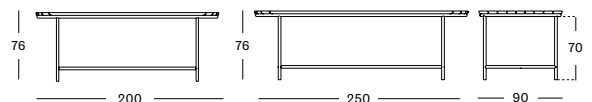

OUTDOOR | BENELUX