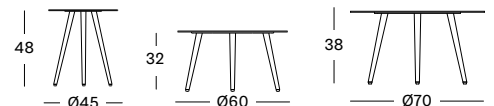

- Powder coated aluminium structure.

SIDE TABLE DIA 45 GT068S013 € 330

COFFEE TABLE DIA 60 GT069S013 € 350

COFFEE TABLE DIA 70 GT072S013 € 420

Frame Aluminium

Lava
A013

LEO COLLECTION

LEO LOUNGE CHAIR GC034 € 1200