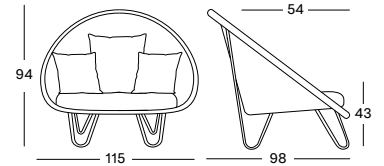

GIPSY COLLECTION

GIPSY LOUNGE BLACK BASE GC113 € 960

- Polyethylene wicker on an aluminium frame with an epoxy and black powder coated steel base.

CUSHIONS	CAT. B	CAT. C	CAT. G	COM
Seat 12 cm quick dry foam fabric usage CE046: 120 cm	QB046 € 405	QC046 € 430	QG046 € 510	QE046 € 405
Deco 40x40 polyester fibre filling	CB092 € 85	CC092 € 96	CG092 € 110	CE092 € 85
Deco 60x60 polyester fibre filling	CB123 € 112	CC123 € 122	CG123 € 147	CE123 € 112

Frame Steel

Black
M007

Seat Synthetic wicker

Black
S023

REMI

REMI DINING CHAIR

- Polypropylene rope on an aluminium frame with an untreated teak or epoxy and black powder coated steel base.

TEAK BASE GD183 € 785

STEEL A BASE GD184 € 698

CUSHION	CAT. B	CAT. C	CAT. G	COM
Seat 2 cm polyether foam fabric usage CE077: 60 cm	CB077 € 96	CC077 € 106	CG077 € 134	CE077 € 96

Frame Teak Steel

Untreated teak
W002

Black
M007