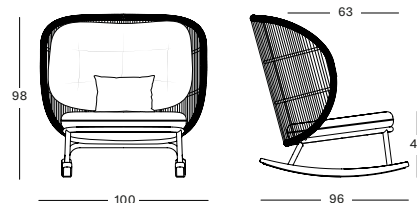

KODO COLLECTION by Studio Segers

KODO ROCKING CHAIR GC087 € 1398

- Polypropylene rope on a powder coated aluminium frame.

CUSHIONS	CAT. B	CAT. C	CAT. G	COM
Seat 12 cm quick dry foam fabric usage QE142: 180 cm	QB142 € 385	QC142 € 408	QG142 € 460	QE142 € 385
Back cushion polyester fibre filling fabric usage QE144: 210 cm	QB144 € 305	QC144 € 335	QG144 € 395	QE144 € 305
Deco 35x50 polyester fibre filling	CB114 € 87	CC114 € 98	CG114 € 112	CE114 € 87

Frame Aluminium

Seat Polypropylene rope

QUICK SHIP SET COMBI 2 FOSSIL GREY ALMOND GC087S033QSS21 € 2198

QUICK SHIP SET COMBI 2 DUNE WHITE ALMOND GC087S045QSS21 € 2198

Set including: • 1x Kodo rocking chair in Fossil Grey or Dune White

- 1x seat cushion in Almond P0303 (cat. C)
- 1x back cushion in Almond P0303 (cat. C)
- 1x deco cushion 35x50 in Olive Green S2727 (cat. B)

QUICK SHIP SET COMBI 2 FOSSIL GREY CARBON BEIGE GC087S033QSS22 € 2216

QUICK SHIP SET COMBI 2 DUNE WHITE CARBON BEIGE GC087S045QSS22 € 2216

Set including: • 1x Kodo rocking chair in Fossil Grey or Dune White

- 1x seat cushion in Carbon Beige S2828 (cat. B)
- 1 back cushion in Carbon Beige S2828 (cat. B)
- 1x deco cushion 35x50 in Spice P0202 (cat. C)

PROTECTIVE COVER PC007 € 310