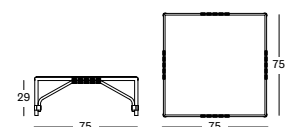

GLASS FOR LUCY MODULAR SIDE TABLE GL032 € 115

Frame/Seat Synthetic wicker

Off white
S003