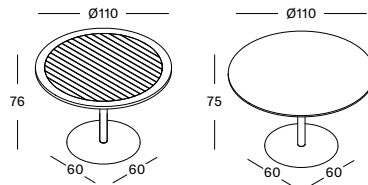

RONDA

- Bistro dining table with a 2 cm untreated teak top or a 1 cm black HPL and a matt epoxy and black powder coated steel base.
- Other tops available on request with MOQ 20 pcs: up to max dia 120 cm.

TEAK TOP DIA 110 UNTREATED BI557M007W093

€ 1175

HPL TOP DIA 110 BLACK BI557M007H055

€ 1498