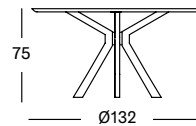

Frame/Top Teak

Untreated Teak
W002