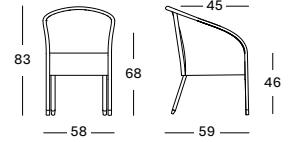

PROTECTIVE COVER PC001 € 180

Frame/Seat Lloyd Loom

All colours
see page 10

MONTE CARLO DINING CHAIR GD104 € 600

- Treated Lloyd Loom weave on an aluminium frame
- Should be stored indoors during humid and cold weather