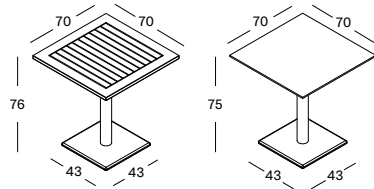

BISTRO COLLECTION

QUADRO

- Bistro dining table with a 2 cm untreated teak top or a 1 cm black HPL and a matt epoxy and black powder coated steel base.
- Other tops available on request with MOQ 20 pcs: up to max 80x80 cm.

Base Steel

Black
M007

Top Teak

Untreated teak
W093

HPL

Black
H055

TEAK TOP 70X70 UNTREATED BI202M007W093

€ 580

HPL TOP 70X70 BLACK BI202M007H055

€ 875