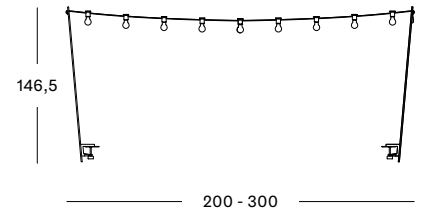

LIGHT MY TABLE

LIGHT MY TABLE GI001 € 550

- Black powder coated steel frame, black neoprene cable with cognac coloured leather patches
- 9x E14 G45 LED lamps included
- EU plug included
- Fits on all tables from 2 to 3 meters, with table tops up to 6 cm thickness
- Self-assembly kit

Frame **Steel**

Black
S010

Details **Neoprene** **Leather**

Black

Cognac

SPARE SET OF 9 LED LAMPS FOR LIGHT MY TABLE SE010 € 72

- Class II filament
- G45, Ø 45 mm x 75 mm
- E14, 2W, 2700K Lumen, AC 220V
- Energy label A, 20 000 burning hours

1 LED LAMP FOR LIGHT MY TABLE PRLAM0026 € 8

- Class II filament
- G45, Ø 45 mm x 75 mm
- E14, 2W, 2700K Lumen, AC 220V
- Energy label A, 20 000 burning hours