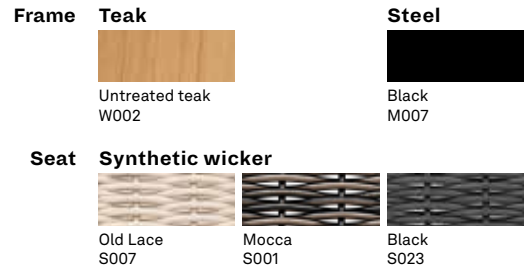

EDGARD COLLECTION

EDGARD DINING CHAIR TEAK BASE GD083 € 535

- Polyethylene wicker on an untreated teak.

CUSHION	CAT. B	CAT. C	CAT. G	COM
Seat 2 cm polyether foam fabric usage CE077: 60 cm	CB077 € 96	CC077 € 106	CG077 € 134	CE077 € 96

QUICK SHIP SET TEAK BASE CAT. B € 631

1. Set including:
2. 1x Edgard in Old Lace, Mocca or Black with teak base

- 1x seat cushion in:

- Black S1515 (cat. B)
- Canvas S0606 (cat. B)
- London Stone S0808 (cat. B)
- Dark Smoke S0909 (cat. B)

QUICK SHIP SET TEAK BASE CAT. C € 641

1. Set including:
2. 1x Edgard in Old Lace, Mocca or Black with teak base

- 1x seat cushion in Almond P0303 (cat. C)

EDGARD DINING CHAIR STEEL A BASE GD087 € 515

- Polyethylene wicker on an untreated teak.

CUSHION	CAT. B	CAT. C	CAT. G	COM
Seat 2 cm polyether foam fabric usage CE077: 60 cm	CB077 € 96	CC077 € 106	CG077 € 134	CE077 € 96

QUICK SHIP SET STEEL A BASE CAT. B € 611

1. Set including:
2. 1x Edgard in Old Lace, Mocca or Black with steel a base

- 1x seat cushion in:

- Black S1515 (cat. B)
- Canvas S0606 (cat. B)
- London Stone S0808 (cat. B)
- Dark Smoke S0909 (cat. B)

QUICK SHIP SET STEEL A BASE CAT. C € 621

1. Set including:
2. 1x Edgard in Old Lace, Mocca or Black with steel a base

- 1x seat cushion in Almond P0303 (cat. C)

PROTECTIVE COVER PC001 € 180