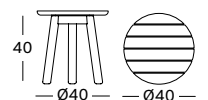

ANTON SIDE & COFFEE TABLE

- Untreated solid teak base with a teak table top.

SIDE TABLE DIA 40 GT184W002W093 € 315

COFFEE TABLE DIA 70 GT187W002W093 € 480

Frame/Top Teak

Untreated teak
W002/W093