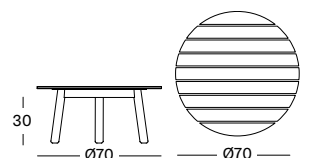

ANTON SIDE & COFFEE TABLE

- Untreated solid teak base with a teak table top.

SIDE TABLE DIA 40 GT184W002W093 € 315

COFFEE TABLE DIA 70 GT187W002W093 € 480

Frame/Top Teak

Untreated teak
W002/W093