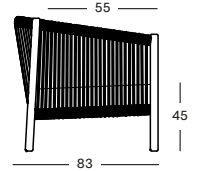

Frame Teak

Untreated teak
W002

Seat Polypropylene rope

Anthracite
S026

PROTECTIVE COVER PC021 € 630

LENTO TABLES

- Powder coated aluminium structure with teak legs and a ceramic top

SIDE TABLE DIA 45 GT116K003 € 675