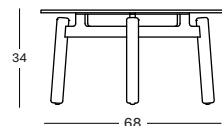

COFFEE TABLE DIA 68 GT118K003 € 900

COFFEE TABLE DIA 90 GT117K003 € 1140

Frame Teak

Untreated teak
W002

Top Ceramic

Portland
K003

LENTO COLLECTION by Bertrand Lejoly

LENTO MODULAR CORNER