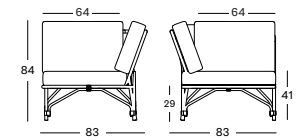

LUCY COLLECTION

LUCY MODULAR CORNER GC054 € 925

- Polyethylene wicker on an aluminium frame.

CUSHIONS	CAT. B	CAT. C	CAT. G	COM
Seat + back 12 cm quick dry foam/ polyester foam fabric usage QE174: 250 cm	QB174 € 525	QC174 € 560	QG174 € 695	QE174 € 525

PROTECTIVE COVER AVAILABLE ON REQUEST

Frame/Seat Synthetic wicker

Off white
S003