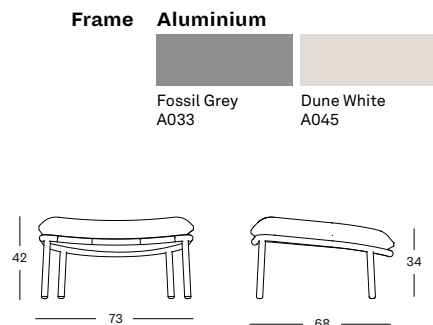

KODO COLLECTION by Studio Segers

KODO FOOTREST GC046 € 390

- Powder coated aluminium frame.

CUSHION	CAT. B	CAT. C	CAT. G	COM
Seat 12 cm quick dry foam fabric usage QE142: 180 cm	QB142 € 385	QC142 € 408	QG142 € 460	QE142 € 385