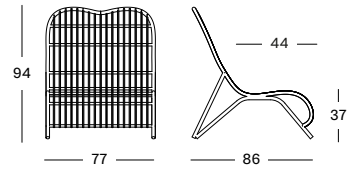

LUCY COLLECTION

LUCY LOUNGE CHAIR GC053

€ 815

- Polyethylene wicker on an aluminium frame.

CUSHION	CAT. B	CAT. C	CAT. G	COM
Seat 2 cm polyether foam fabric usage CE165: 60 cm	CB170	CC170	CG170	CE170
	€ 235	€ 260	€ 340	€ 235

PROTECTIVE COVER PC002

€ 235

Frame/Seat Synthetic wicker

Off white
S003