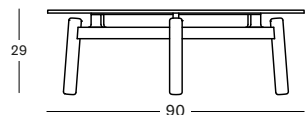

COFFEE TABLE DIA 68 GT118K003 € 900

COFFEE TABLE DIA 90 GT117K003 € 1140

Frame Teak

Untreated teak
W002

Top Ceramic

Portland
K003

LENTO COLLECTION by Bertrand Lejoly

LENTO MODULAR CORNER