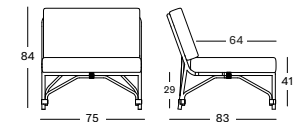

Frame/Seat Synthetic wicker

Off white
S003