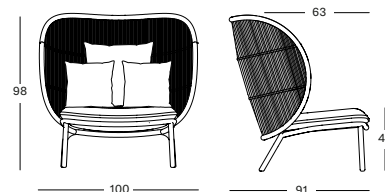

KODO COLLECTION by Studio Segers

KODO COCOON GC044 € 1220

- Polypropylene rope on a powder coated aluminium frame.

CUSHIONS	CAT. B	CAT. C	CAT. G	COM
Seat 12 cm quick dry foam fabric usage QE142: 180 cm	QB142 € 385	QC142 € 408	QG142 € 460	QE142 € 385
Deco 40x40 polyester fibre filling	CB092 € 85	CC092 € 96	CG092 € 110	CE092 € 85
Deco 60x60 polyester fibre filling	CB123 € 112	CC123 € 122	CG123 € 147	CE123 € 112

Frame Aluminium

Seat Polypropylene rope

QUICK SHIP SET COMBI 1 FOSSIL GREY ALMOND GC044S033QSS11 € 1910

QUICK SHIP SET COMBI 1 DUNE WHITE ALMOND GC044S045QSS11 € 1910

1. Set including:
2. 1x Kodo cocoon in Fossil Grey or Dune White
   - 1x seat cushion in Almond P0303 (cat. C)
   - 2x deco cushion 40x40 in Blush S2929 (cat. B)
   - 1x deco cushion 60x60 in Olive Green S2727 (cat. B)

QUICK SHIP SET COMBI 1 FOSSIL GREY CARBON BEIGE GC044S033QSS12 € 1919

QUICK SHIP SET COMBI 1 DUNE WHITE CARBON BEIGE GC044S045QSS12 € 1919

1. Set including:
2. 1x Kodo cocoon in Fossil Grey or Dune White
   - 1x seat cushion in Carbon Beige S2828 (cat. B)
   - 2x deco cushion 40x40 in Coral P0404 (cat. C)
   - 1x deco cushion 60x60 in Spice P0202 (cat. C)

QUICK SHIP SET COMBI 1 FOSSIL GREY FIG GREEN GC044S033QSS14 € 1920

QUICK SHIP SET COMBI 1 DUNE WHITE FIG GREEN GC044S045QSS14 € 1920

1. Set including:
2. 1x Kodo cocoon in Fossil Grey or Dune White
   - 1x seat cushion in Almond P0303 (cat. C)
   - 2x deco cushion 40x40 in Olive Green S2727 (cat. B)
   - 1x deco cushion 60x60 in Fig Green M0303 (cat. C)

PROTECTIVE COVER PC007 € 310