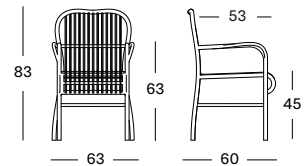

Frame/Seat Synthetic wicker

Off white
S003