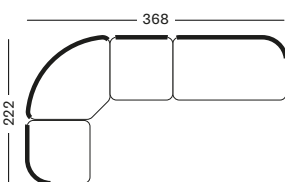

KODO MODULAR SET 8

CAT. B CAT. C CAT. G COM

1. Set including:
2. 1x Kodo Modular 2 seater left seat & back cushion
   - 1x Kodo Modular center seat & back cushion included
   - 1x Kodo Modular corner seat & back cushions
   - 1x Kodo Modular 1 seater right seat & back cushions

€ 10848 € 11048 € 11200 € 10848

PROTECTIVE COVER PC030

€ 1100