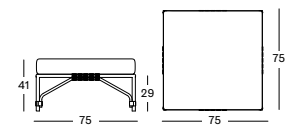

Frame/Seat Synthetic wicker

Off white
S003