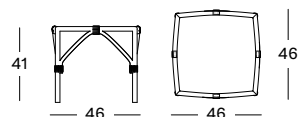

Frame Synthetic wicker

Off white
S003