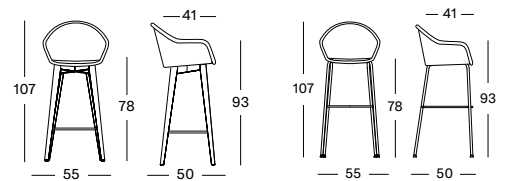

EDGARD COLLECTION

EDGARD BAR STOOL

- Polyethylene wicker on an aluminium frame with an untreated teak or epoxy and black powder coated steel base.

BAR STOOL TEAK BASE GP091 **€ 720**

BAR STOOL STEEL A BASE GP090 **€ 600**

PROTECTIVE COVER PC001 **€ 180**

Frame Teak

Steel

Seat Synthetic wicker