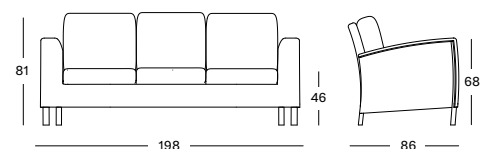

PROTECTIVE COVER PC006

€ 375