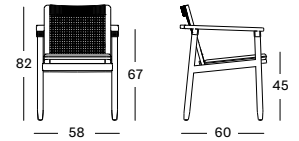

DAVID COLLECTION

DAVID DINING CHAIR GD091 € 630

- Polypropylene rope on a stained brushed teak frame.

CUSHION	CAT. B	CAT. C	CAT. G	COM
Seat 4 cm quick dry foam fabric usage QE212: 65 cm	QB212	QC212	QG212	QE212
	€ 98	€ 108	€ 130	€ 98

Frame Teak

Seat Polypropylene rope

QUICK SHIP SET SAVANE COCONUT GD091W092QSS1 € 738

1. Set including:
2. 1x David dining chair in Aged Teak
   - 1x seat cushion in Savane Coconut S2222 (cat. C) with contrast piping in London Stone S0808 (cat. B)