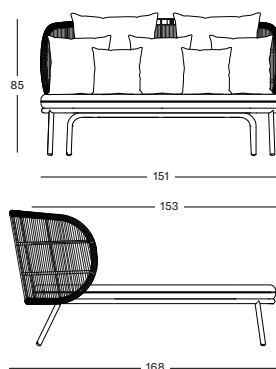

KODO DAYBED GC082 € 2498

- Polypropylene rope on a powder coated aluminium frame.

CUSHIONS	CAT. B	CAT. C	CAT. G	COM
Seat 12 cm quick dry foam fabric usage QE226: 430 cm	QB226 € 1250	QC226 € 1298	QG226 € 1450	QE226 € 1250
Deco 40x40 polyester fibre filling	CB092 € 85	CC092 € 96	CG092 € 110	CE092 € 85
Deco 50x50 polyester fibre filling	CB115 € 96	CC115 € 110	CG115 € 122	CE115 € 96
Deco 60x60 polyester fibre filling	CB123 € 112	CC123 € 122	CG123 € 147	CE123 € 112

QUICK SHIP SET FOSSIL GREY ALMOND GC082S033QSS1 € 4498

QUICK SHIP SET DUNE WHITE ALMOND GC082S045QSS1 € 4498

1. Set including:
2. 1x Kodo rocking chair in Fossil Grey or Dune White
   - 1x seat cushion in Almond P0303 (cat. C)
   - 2x deco cushion 40x40 in Blush S2929 (cat. B)
   - 3x deco cushion 50x50 in Olive Green S2727 (cat. B)
   - 2x deco cushion in 60x60 in Almond P0303 (cat. C)

QUICK SHIP SET FOSSIL GREY CARBON BEIGE GC082S033QSS2 € 4494

QUICK SHIP SET DUNE WHITE CARBON BEIGE GC082S045QSS2 € 4494

1. Set including:
2. 1x Kodo rocking chair in Fossil Grey or Dune White
   - 1x seat cushion in Carbon Beige S2828 (cat. B)
   - 2x deco cushion 40x40 in Coral P0404 (cat. C)
   - 3x deco cushion 50x50 in Spice P0202 (cat. C)
   - 2x deco cushion 60x60 in Carbon Beige S2828 (cat. B)

PROTECTIVE COVER PC010 € 510

Frame Aluminium

Seat Polypropylene rope