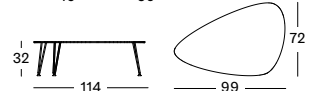

ROZY SIDE & COFFEE TABLE

- Epoxy and black powder coated steel frame with a black HPL top.

SIDE TABLE GT001H055 € 460

COFFEE TABLE GT002H055 € 890

Frame Steel

Black
M003

Top HPL

Black
H055