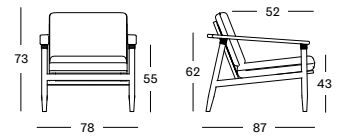

PROTECTIVE COVER PC002 € 235

DAVID LOUNGE SOFA 2S GC086 € 2098

- Polypropylene rope on a stained brushed teak frame.

CUSHIONS	CAT. B	CAT. C	CAT. G	COM
Seat + back 12 cm quick dry foam fabric usage QE215: 345 cm	QB215 € 1045	QC215 € 1140	QG215 € 1190	QE215 € 1045