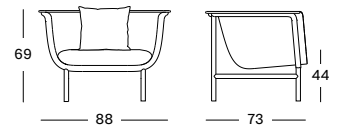

BLACK / TAUPE GC037S021 **€ 1050**

WHITE / NATURAL GC037A008S024 **€ 1050**

CUSHIONS	CAT. B	CAT. C	CAT. G	COM
Seat 10 cm quick dry foam fabric usage QE037: 70 cm	QB037 € 240	QC037 € 245	QG037 € 290	QE037 € 240
Deco 40x40 polyester fibre filling	CB092 € 85	CC092 € 96	CG092 € 110	CE092 € 85

PROTECTIVE COVER PC004 **€ 230**