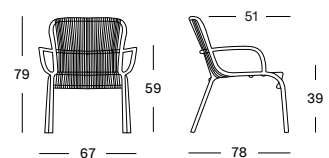

Polypropylene rope

Beige
Stone white
S015

Taupe
S011

Fossil Grey
S033

Moss
S016

Terracotta
S028