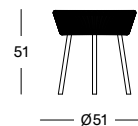

LOOP COLLECTION

LOOP FOOTREST

- Black polyethylene fibre on powder coated aluminium frame.
- Polypropylene rope on powder coated aluminium frame. (Beige/Stone White, Taupe, Fossil Grey, Moss, Terracotta)

FOOTREST BLACK GC071 **€ 320**

FOOTREST ROPE GC080 **€ 360**

Frame Polyethylene fibre

Polypropylene rope

LOOP SIDE TABLE

- Black polyethylene fibre on powder coated aluminium frame.
- Polypropylene rope on powder coated aluminium frame. (Beige/Stone White, Taupe, Fossil Grey, Moss, Terracotta)

SIDE TABLE DIA 51 BLACK GT063 **€ 355**

SIDE TABLE DIA 51 ROPE GT065 **€ 398**

Frame Polyethylene fibre

Polypropylene rope

LOOP COFFEE TABLE

- Black polyethylene fibre on powder coated aluminium frame.
- Polypropylene rope on powder coated aluminium frame. (Beige/Stone White, Taupe, Fossil Grey)

COFFEE TABLE 90X51 BLACK GT064 **€ 545**

COFFEE TABLE 90X51 ROPE GT066 **€ 635**

Frame Polyethylene fibre

Polypropylene rope