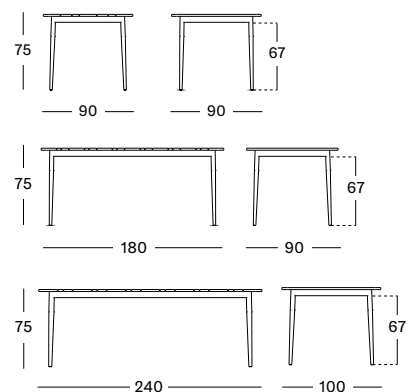

Frame Aluminium

Black
A007

Top Teak

Untreated teak
W094

HPL

Black
H055

IVO COLLECTION

IVO TABLES