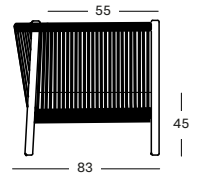

Frame Teak

Untreated teak
W002

Seat Polypropylene rope

Anthracite
S026

LENTO MODULAR CHAISE LONGUE

- Polypropylene rope on a powder coated aluminium frame with teak legs

CHAISE LONGUE LEFT GC142 **€ 2160**

CHAISE LONGUE RIGHT GC143 **€ 2160**