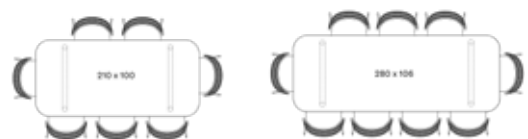

Frame Aluminium

Seat Polypropylene rope

Base Aluminium

Top Ceramic

KODO MODULAR

- Polypropylene rope on a powder coated aluminium frame.
- 2 connector pieces included per seating module.

Frame Aluminium

Dune White
A045