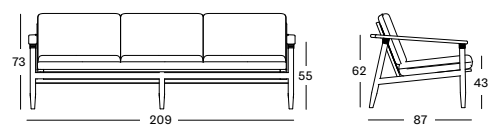

PROTECTIVE COVER PC006 € 375