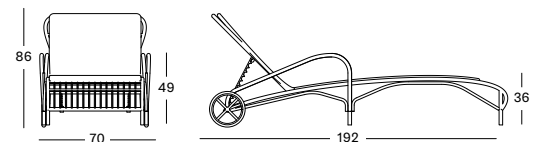

PROTECTIVE COVER AVAILABLE ON RE

Frame/Seat Synthetic wicker

Off white
S003

LUCY COLLECTION

LUCY MODULAR CORNER GC054 € 925

- Polyethylene wicker on an aluminium frame.

| CUSHIONS | CAT. B | CAT. C | CAT. G | COM |
|--|----------------|----------------|----------------|----------------|
| Seat + back 12 cm quick dry foam/ polyester foam fabric usage QE174: 250 cm | QB174 € 525 | QC174 € 560 | QG174 € 695 | QE174 € 525 |