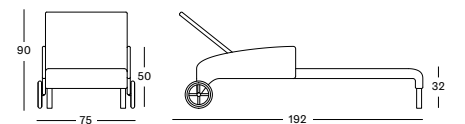

Frame/Seat Synthetic wicker