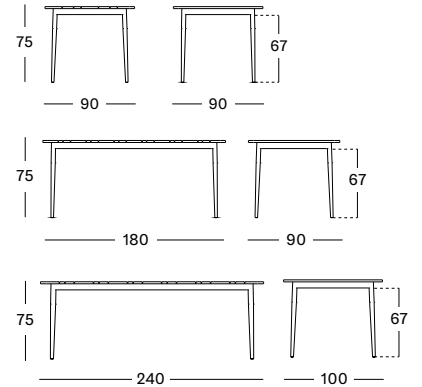

TEAK TOP 90X90 GT075A013W094 € 1375

TEAK TOP 180X90 GT074A013W094 € 2045

TEAK TOP 240X100 GT073A013W094 € 2750

Frame Aluminium

Lava
A013

Top Ceramic

Untreated teak
W094

LEO TABLES