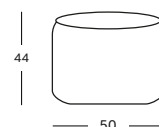

OUTDOOR | BENELUX