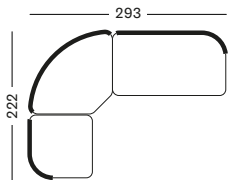

KODO MODULAR SET 6

CAT. B CAT. C CAT. G COM

1. Set including:
2. 1x Kodo Modular 2 seater left seat & back cushions included
   - 1x Kodo Modular corner seat & back cushions
   - 1x Kodo Modular 1 seater right seat & back cushion

€ 9133 € 9303 € 9435 € 9133

PROTECTIVE COVER PC028

€ 1000