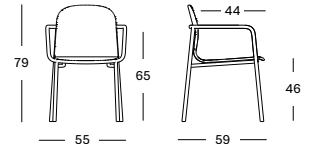

Seat Wicker