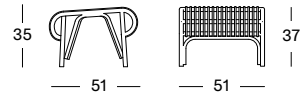

Frame/Seat Synthetic wicker

Off white
S003