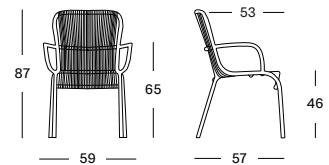

LOOP COLLECTION

LOOP DINING CHAIR

- Black polyethylene fibre on powder coated aluminium frame.
- Polypropylene rope on powder coated aluminium frame. (Beige/Stone White, Taupe, Fossil Grey, Moss, Terracotta)
- Stackable for max. 4 chairs. Handle with care to avoid damage.
- Only available per 2 pieces.

DINING CHAIR BLACK GD074 € 398

DINING CHAIR ROPE GD078 € 475

PROTECTIVE COVER PC020 (POUR 4 CHAISES) € 190

LOOP LOUNGE CHAIR

- Black polyethylene fibre on powder coated aluminium frame.
- Polypropylene rope on powder coated aluminium frame. (Beige/Stone White, Taupe, Fossil Grey, Moss, Terracotta)
- Stackable for max. 4 chairs. Handle with care to avoid damage.
- Only available per 2 pieces.

LOUNGE CHAIR BLACK GC070 € 475

LOUNGE CHAIR ROPE GC079 € 545

PROTECTIVE COVER PC002 (CONVIENT À 2 CHAISES LONGUES) € 235

LOOP SOFA

- Black polyethylene fibre on powder coated aluminium frame.
- Polypropylene rope on powder coated aluminium frame. (Beige/Stone White, Taupe, Fossil Grey)

SOFA BLACK GC075 € 975

SOFA ROPE GC089 € 1150

Frame Polyethylene fibre

Black
S008

Polypropylene rope

Beige
Stone white
S015

Taupe
S011

Fossil Grey
S033

Moss
S016

Terracotta
S028