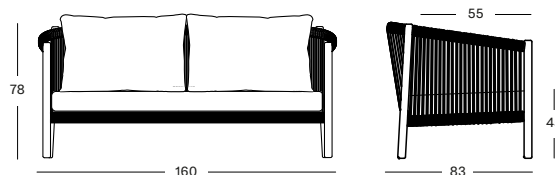

Frame Teak

Untreated teak
W002

Seat Polypropylene rope

Anthracite
S026

QUICK SHIP SET COMBI 1 STONE GC137W002S026QSS1 € 3545

- Set including:
- 1x Lento lounge sofa 2,5S in untreated teak
 - 1x seat cushion in Stone T0202 (cat. G)
 - 1x 2 back cushions in Stone T0202 (cat. G)