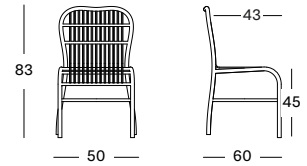

LUCY COLLECTION

LUCY DINING CHAIR GD064 € 425

- Polyethylene wicker on an aluminium frame.
- Stackable (max. 4 chairs / handle with care to avoid damage)

CUSHION	CAT. B	CAT. C	CAT. G	COM
Seat 2 cm polyether foam fabric usage CE165: 60 cm	CB165 € 108	CC165 € 116	CG165 € 145	CE165 € 108
Seat + back 2 cm polyether foam fabric usage CE166: 100 cm	CB166 € 205	CC166 € 220	CG166 € 265	CE166 € 205

Frame/Seat Synthetic wicker

Off white
S003