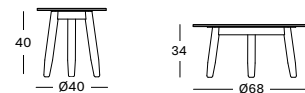

COFFEE TABLE DIA 68 GT082W092K001 € 920

Frame Teak

Aged Teak
W092

Top Ceramic

Flint
K001

DAVID SIDE & COFFEE TABLES

- Stained brushed teak base with a Flint ceramic table top.

SIDE TABLE 41X41 GT055W092K001 € 895