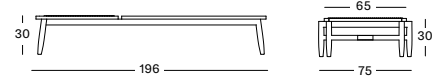

PROTECTIVE COVER PC022 € 415

Frame Teak

Aged Teak
W092

Seat Polypropylene rope

Greige

DAVID ROUND COFFEE & SIDE TABLES

- Stained brushed teak base with a Flint ceramic table top.

SIDE TABLE DIA 40 GT059W092K001 € 630