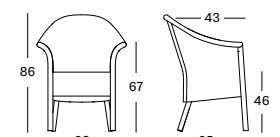

Frame/Seat Synthetic wicker