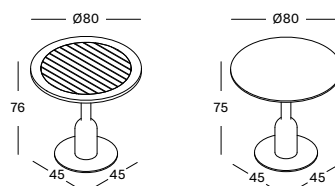

SPHERA

- Bistro dining table with a 2 cm untreated teak top or a 1 cm black HPL and a matt epoxy and black powder coated steel base.
- Other tops available on request with MOQ 20 pcs: up to max 80x80 or dia 100 cm.

TEAK TOP DIA 80 UNTREATED BI354M007W093

€ 850

HPL TOP DIA 80 BLACK BI354M007H055

€ 1098