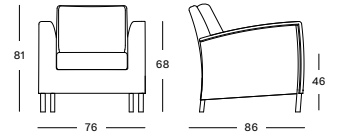

SAFI COLLECTION

SAFI LOUNGE CHAIR GC024 € 890

- Polyethylene wicker on an aluminium frame.

CUSHIONS	CAT. B	CAT. C	CAT. G	COM
Seat + back 12 cm quick dry foam/ polyester foam fabric usage QE250: 200 cm	QB250	QC250	QG250	QE250
	€ 455	€ 485	€ 598	€ 455

PROTECTIVE COVER PC002 € 235

Frame/Seat Synthetic wicker