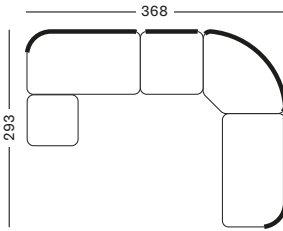

KODO MODULAR SET 9

CAT. B CAT. C CAT. G COM

1. Set including:
2. 1x Kodo Modular 2 seater right seat & back cushion
   - 1x Kodo Modular center seat & back cushion
   - 1x Kodo Modular corner seat & back cushions
   - 1x Kodo Modular 2 seater left seat & back cushions
   - 1x Kodo Modular ottoman seat cushion

€ 13235 € 13478 € 13653 € 13235

PROTECTIVE COVER PC031

€ 1350