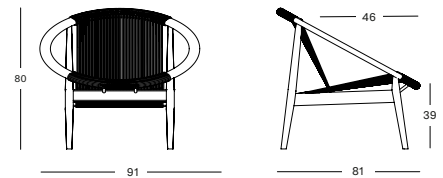

Base Teak

Rope Polypropylene