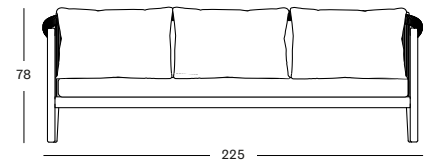

Frame Teak

Untreated teak
W002

Seat Polypropylene rope

Anthracite
S026

PROTECTIVE COVER PC021 € 630

LENTO TABLES

- Powder coated aluminium structure with teak legs and a ceramic top

SIDE TABLE DIA 45 GT116K003 € 675