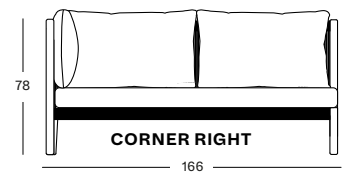

Frame Teak

Untreated teak
W002

Seat Polypropylene rope

Anthracite
S026

LENTO MODULAR CHAISE LONGUE

- Polypropylene rope on a powder coated aluminium frame with teak legs

CHAISE LONGUE LEFT GC142 **€ 2160**

CHAISE LONGUE RIGHT GC143 **€ 2160**