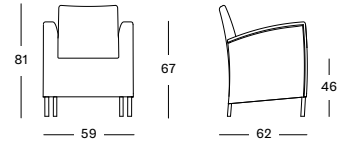

OUTDOOR LLOYD LOOM COLLECTION

DOVILE DINING CHAIR GD122

€ 590

- Treated Lloyd Loom weave on an aluminium frame
- Should be stored indoors during humid and cold weather

CUSHION	CAT. B	CAT. C	CAT. G	COM
Seat 4 cm polyether foam fabric usage CE233: 60 cm	CB233 € 110	CC233 € 120	CG233 € 155	CE233 € 110

PROTECTIVE COVER PC001

€ 180

Frame/Seat Lloyd Loom

All colours
see page 10