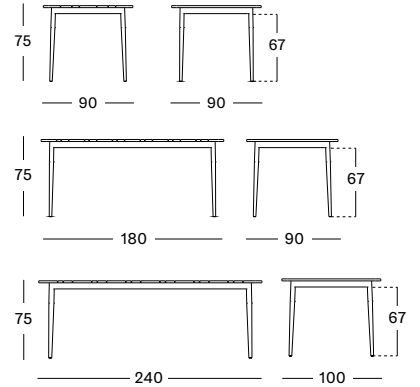

Frame Aluminium

Lava
A013

Top Teak

Untreated teak
W094