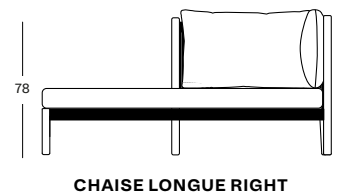

LENTO MODULAR CHAISE LONGUE

- Polypropylene rope on a powder coated aluminium frame with teak legs

CHAISE LONGUE LEFT GC142 **€ 2160**

CHAISE LONGUE RIGHT GC143 **€ 2160**

CUSHIONS	CAT. B	CAT. C	CAT. G	COM
Seat 12 cm quick dry foam fabric usage QE331: 220 cm	QB331 € 760	QC331 € 798	QG331 € 830	QE331 € 760
2 back cushions polyester fibre filling fabric usage QE329: 180 cm	QB329 € 400	QQ329 € 430	QG329 € 490	QE329 € 400

QUICK SHIP SET CHAISE LONGUE LEFT STONE GC142W002S026QSS1 **€ 3480**

QUICK SHIP SET CHAISE LONGUE RIGHT STONE GC143W002S026QSS1 **€ 3480**

1. Set including:
2. 1x Lento modular chaise longue left or right in untreated teak
   - 1x seat cushion in Stone T0202 (cat. G)
   - 1x 2 back cushions in Stone T0202 (cat. G)