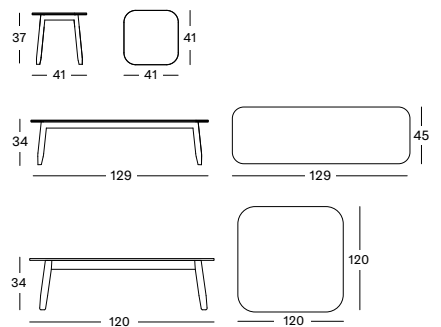

DAVID COLLECTION

DAVID SUNLOUNGER GC092 € 1698

- Polypropylene rope on a stained brushed teak frame.

CUSHION	CAT. B	CAT. C	CAT. G	COM
Removable with piping 6 cm quick dry foam fabric usage QE230: 320 cm	QB230	QC230	QG230	QE230
	€ 510	€ 535	€ 695	€ 510

PROTECTIVE COVER PC022 € 415

Frame Teak

Seat Polypropylene rope

DAVID ROUND COFFEE & SIDE TABLES

- Stained brushed teak base with a Flint ceramic table top.

SIDE TABLE DIA 40 GT059W092K001 € 630

COFFEE TABLE DIA 68 GT082W092K001 € 920

Frame Teak

Top Ceramic

DAVID SIDE & COFFEE TABLES

- Stained brushed teak base with a Flint ceramic table top.

SIDE TABLE 41X41 GT055W092K001 € 895

COFFEE TABLE 129X45 GT054W092K001 € 1450

COFFEE TABLE 120X120 GT058W092K001 € 2998