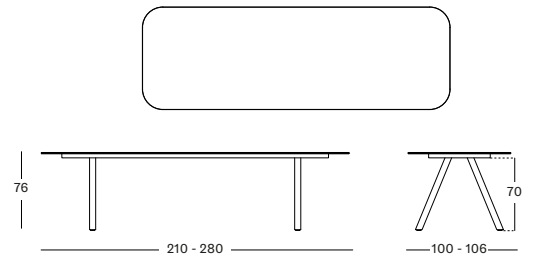

DINING TABLE 280X106 GT050A045K003 € 4650

Base Aluminium

Fossil Grey
A033

Dune White
A045

Top Ceramic

Flint
K001

Shards
K002

Portland
K003