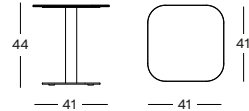

Top Ceramic