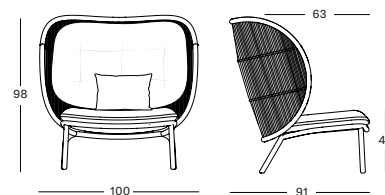

KODO COLLECTION by Studio Segers

KODO COCOON GC044 € 1220

- Polypropylene rope on a powder coated aluminium frame.

CUSHIONS	CAT. B	CAT. C	CAT. G	COM
Seat 12 cm quick dry foam fabric usage QE142: 180 cm	QB142 € 385	QC142 € 408	QG142 € 460	QE142 € 385
Back cushion polyester fibre filling fabric usage CE144: 210 cm	QB144 € 305	QC144 € 335	QG144 € 395	QE144 € 305
Deco 35x50 polyester fibre filling	CB114 € 87	CC114 € 98	CG114 € 112	CE114 € 87

Frame Aluminium

Seat Polypropylene rope

QUICK SHIP SET COMBI 2 FOSSIL GREY ALMOND GC044S033QSS21 € 2020

QUICK SHIP SET COMBI 2 DUNE WHITE ALMOND GC044S045QSS21 € 2020

Set including: • 1x Kodo cocoon in Fossil Grey or Dune White

- 1x seat cushion in Almond P0303 (cat. C)
- 1x back cushion in Almond P0303 (cat. C)
- 1x deco cushion 35x50 in Olive Green S2727 (cat. B)

QUICK SHIP SET COMBI 2 FOSSIL GREY CARBON BEIGE GC044S033QSS22 € 2038

QUICK SHIP SET COMBI 2 DUNE WHITE CARBON BEIGE GC044S045QSS22 € 2038

Set including: • 1x Kodo cocoon in Fossil Grey or Dune White

- 1x seat cushion in Carbon Beige S2828 (cat. B)
- 1 back cushion in Carbon Beige S2828 (cat. B)
- 1x deco cushion 35x50 in Spice P0202 (cat. C)

PROTECTIVE COVER PC007 € 310