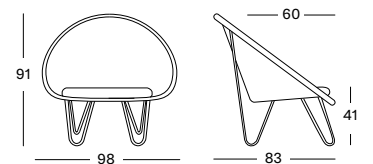

PROTECTIVE COVER PC007 € 310