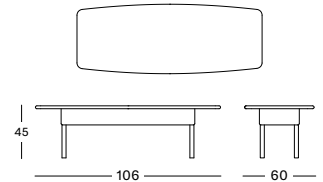

GLASS FOR DOVILE SIDE TABLE GL009

€ 135