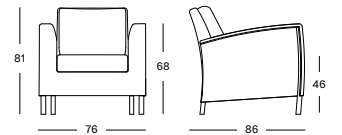

PROTECTIVE COVER PC002

€ 235