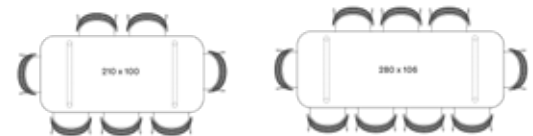

KODO DINING TABLES by Studio Segers

KODO DINING TABLE FOSSIL GREY WITH FLINT TOP

- Powder coated aluminium structure in Fossil Grey with a Flint ceramic top.

DINING TABLE 210X100 GT049A033K001 € 4850

DINING TABLE 280X106 GT050A033K001 € 5550

KODO DINING TABLE DUNE WHITE WITH SHARDS TOP

- Powder coated aluminium structure in Dune White with a Shards ceramic top.

DINING TABLE 210X100 GT049A045K002 € 4150

DINING TABLE 280X106 GT050A045K002 € 4650

KODO DINING DUNE WHITE WITH PORTLAND TOP

- Powder coated aluminium structure in Dune White with a Portland ceramic top.

DINING TABLE 210X100 GT049A045K003 € 4150

DINING TABLE 280X106 GT050A045K003 € 4650

Base Aluminium

Top Ceramic

Flint
K001

Shards
K002

Portland
K003

DAVID DINING TABLES

DAVID DINING TABLE

- Stained brushed teak base with a Flint ceramic table top.

DINING TABLE 210X100 GT056W092K001 € 4850

DINING TABLE 280X106 GT057W092K001 € 5335

Frame Teak

Top Ceramic