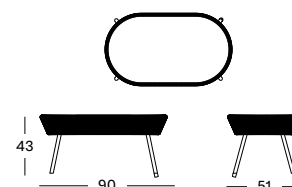

COFFEE TABLE 90X51 ROPE GT066 **€ 635**

Frame Polyethylene fibre

Black
S008

Polypropylene rope

Beige
Stone white
S015

Taupe
S011

Fossil Grey
S033

LOOP COLLECTION