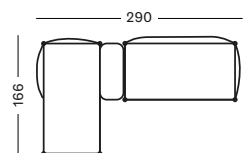

LENTO MODULAR SET 4

CAT. B CAT. C CAT. G COM

1. Set including:
2. 1x Lento modular corner left seat & back cushions
   - 1x Lento modular chaise longue right seat & back cushions
   - 1x Lento modular connecting side table with Portland ceramic top

€ 7580 € 7746 € 7950 € 7580

PROTECTIVE COVER PC038

€ 1040