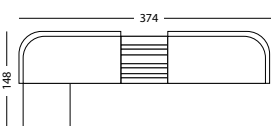

LEO MODULAR SET 3

CAT. B CAT. C CAT. G COM

1. Set including:
2. 1x Leo modular corner left seat & back cushions
   - 1x Leo modular corner right seat & back cushions
   - 1x Leo modular footrest seat cushion
   - 1x Leo modular coffee table

€ 6616 € 6790 € 7115 € 6616

PROTECTIVE COVER PC015

€ 680