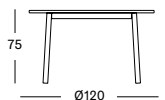

VOLTA DINING TABLE

VOLTA DINING TABLE

- Untreated teak frame with a ceramic table top

DINING TABLE 240X100 GT198W002K004 € 4495

DINING TABLE 310X100 GT197W002K004 € 6250

Frame Teak

Untreated Teak
W002

Top Ceramic

Masai Blanco
K004

NOA DINING TABLE

NOA DINING TABLE

- Untreated teak.

DINING TABLE DIA 132 GT195W002 € 2565

DINING TABLE DIA 150 GT196W002 € 2995

Frame/Top Teak

Untreated Teak
W002

SAM DINING TABLE

SAM DINING TABLE DIA 120 GT190W002 € 1565

- Untreated teak.

Frame/Top Teak

Untreated Teak
W002

Ø120