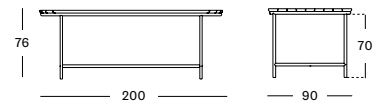

SIDE TABLE DIA 37 GT070A008W094 **€ 300**

COFFEE TABLE 123X55 GT071A008W094 **€ 840**

Frame Aluminium

Seat Wicker

Base Aluminium

Plateau Teak

Base Aluminium

Plateau Teak