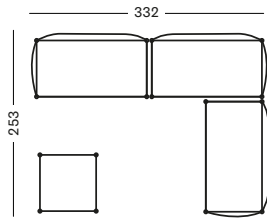

€ 7580 € 7746 € 7950 € 7580

PROTECTIVE COVER PC038

€ 1040

LENTO COLLECTION by Bertrand Lejoly

LENTO MODULAR SET 5

CAT. B CAT. C CAT. G COM

- Set including:
- 1x Lento modular corner right seat & back cushions
 - 2x Lento modular corner left seat & back cushions
 - 1x Lento modular ottoman seat cushion