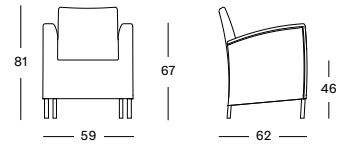

SAFI COLLECTION

SAFI DINING CHAIR GD022 € 575

- Polyethylene wicker on an aluminium frame.

CUSHION	CAT. B	CAT. C	CAT. G	COM
Seat 4 cm polyether foam fabric usage CE233: 60 cm	CB233 € 110	CC233 € 120	CG233 € 155	CE233 € 110

Frame/Seat Synthetic wicker

PROTECTIVE COVER PC001 € 180

SAFI DINING TABLE

- Polyethylene wicker on an aluminium frame.
- Optional glass top available