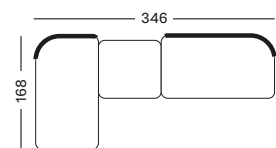

KODO MODULAR SET 4

CAT. B   CAT. C   CAT. G   COM

1. Set including:
2. 1x Kodo modular 2 seater left seat & back cushions
   - 1x Kodo modular chaise longue right seat & back cushions
   - 1x Kodo modular connecting side table

€ 8125   € 8245   € 8340   € 8125

PROTECTIVE COVER PC026

€ 680