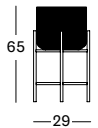

IVO COLLECTION

IVO TABLES

- Aluminium frame with HDPE wicker and HPL top.

SIDE TABLE DIA 44 GT008S010H055 € 535

COFFEE TABLE DIA 77 GT007S010H055 € 835

COFFEE TABLE DIA 93 GT006S010H055 € 1040

Frame HDPE wicker

Black
S010

Top HPL

Black
H055

IVO PLANT STAND

- Black powder coated steel frame with HDPE wicker plant basket.
- Plastic saucer included.

SMALL DIA 29X36H GA901 € 235

MEDIUM DIA 40X45H GA902 € 290

LARGE DIA 29X65H GA903 € 310

Frame Steel

Black
M003

Basket HDPE wicker

Black
S010

ROZY SIDE & COFFEE TABLE

- Epoxy and black powder coated steel frame with a black HPL top.

SIDE TABLE GT001H055 € 460

COFFEE TABLE GT002H055 € 890

Frame Steel

Black
M003

Top HPL

Black
H055

ANTON SIDE & COFFEE TABLE

- Untreated solid teak base with a teak table top.

SIDE TABLE DIA 40 GT184W002W093 € 315

COFFEE TABLE DIA 70 GT187W002W093 € 480

Frame/Top Teak

Untreated teak
W002/W093

OUTDOOR | BENELUX

J&B EXCLUSIEVE
TUINMEUBELN