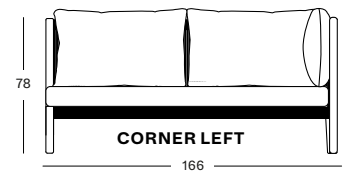

Frame Teak

Untreated teak
W002

Seat Polypropylene rope

Anthracite
S026

LENTO MODULAR CHAISE LONGUE

- Polypropylene rope on a powder coated aluminium frame with teak legs

CHAISE LONGUE LEFT GC142 **€ 2160**

CHAISE LONGUE RIGHT GC143 **€ 2160**