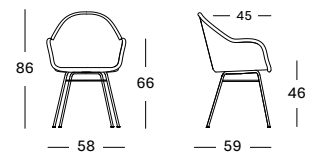

PROTECTIVE COVER PC001 € 180