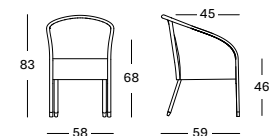

Frame/Seat Synthetic wicker