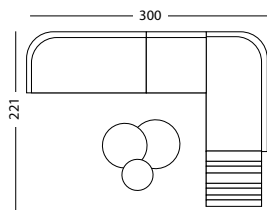

LEO MODULAR SET 2 RIGHT

CAT. B CAT. C CAT. G COM

1. Set including:
2. 2x Leo modular corner right seat & back cushions
   - 1x Leo modular center seat & back cushions
   - 1x Leo modular coffee table
   - 1x Leo side table dia 45
   - 1x Leo coffee table dia 60
   - 1x Leo coffee table dia 70

€ 8227 € 8415 € 8770 € 8227

PROTECTIVE COVER PC014

€ 1000