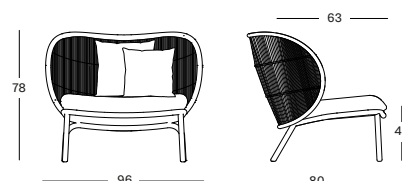

KODO COLLECTION by Studio Segers

KODO LOUNGE CHAIR GC042 € 965

- Polypropylene rope on a powder coated aluminium frame.

CUSHIONS	CAT. B	CAT. C	CAT. G	COM
Seat 12 cm quick dry foam fabric usage QE142: 180 cm	QB142 € 385	QC142 € 408	QG142 € 460	QE142 € 385
Deco 40x40 polyester fibre filling	CB092 € 85	CC092 € 96	CG092 € 110	CE092 € 85
Deco 50x50 polyester fibre filling	CB115 € 96	CC115 € 110	CG115 € 122	CE115 € 96

Frame Aluminium

Seat Polypropylene rope

QUICK SHIP SET COMBI 1 FOSSIL GREY ALMOND GC042S033QSS1 € 1554

QUICK SHIP SET COMBI 1 DUNE WHITE ALMOND GC042S045QSS1 € 1554

1. Set including:
2. 1x Kodo lounge chair in Fossil Grey or Dune White
   - 1x seat cushion in Almond P0303 (cat. C)
   - 1x deco cushion 40x40 in Blush S2929 (cat. B)
   - 1x deco cushion 50x50 in Olive Green S2727 (cat. B)

QUICK SHIP SET COMBI 1 FOSSIL GREY CARBON BEIGE GC042S033QSS2 € 1556

QUICK SHIP SET COMBI 1 DUNE WHITE CARBON BEIGE GC042S045QSS2 € 1556

1. Set including:
2. 1x Kodo lounge chair in Fossil Grey or Dune White
   - 1x seat cushion in Carbon Beige S2828 (cat. B)
   - 1x deco cushion 40x40 in Coral P0404 (cat. C)
   - 1x deco cushion 50x50 in Spice P0202 (cat. C)

QUICK SHIP SET COMBI 1 FOSSIL GREY FIG GREEN GC042S033QSS4 € 1568

QUICK SHIP SET COMBI 1 DUNE WHITE FIG GREEN GC042S045QSS4 € 1568

1. Set including:
2. 1x Kodo lounge chair in Fossil Grey or Dune White
   - 1x seat cushion in Almond P0303 (cat. C)
   - 1x deco cushion 40x40 in Olive Green S2727 (cat. B)
   - 1x deco cushion 50x50 in Fig Green M0303 (cat. C)

PROTECTIVE COVER PC008 € 290