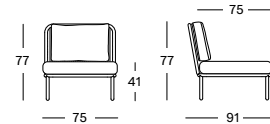

KODO MODULAR

- Polypropylene rope on a powder coated aluminium frame.
- 2 connector pieces included per seating module.

Frame Aluminium

Dune White
A045

Seat Polypropylene rope

Dune White
S045

KODO MODULAR CENTER GC165 € 1165

CUSHIONS	CAT. B	CAT. C	CAT. G	COM
1 Seat + 2 back cushions 14 cm quick dry foam fabric usage QE406: 250 cm	QB406 € 550	QC406 € 580	QG406 € 600	QE406 € 550

Center

KODO MODULAR OTTOMAN GC164 € 595

CUSHION	CAT. B	CAT. C	CAT. G	COM
Seat cushion 14 cm quick dry foam fabric usage QE405: 100 cm	QB405 € 360	QC405 € 380	QG405 € 398	QE405 € 360

Ottoman

KODO MODULAR CORNER GC161 € 2510

CUSHIONS	CAT. B	CAT. C	CAT. G	COM
1 Seat + 2 back cushions 14 cm quick dry foam fabric usage QE412: 370 cm	QB412 € 1025	QC412 € 1098	QG412 € 1165	QE412 € 1025