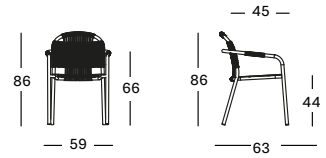

Rope Polypropylene

FRIDA LOUNGE CHAIR

- Polypropylene rope on an untreated or brushed black stained teak frame.

UNTREATED TEAK / ANTHRACITE GC250W002S026 **€ 1250**

BLACK STAINED TEAK / ONYX BLACK GC250W006S034 **€ 1298**

CUSHION	CAT. B	CAT. C	CAT. G	COM
Non-removable cover 2 cm polyether foam fabric usage CE249: 165 cm	QB249 € 175	QC249 € 195	QG249 € 235	QE249 € 175