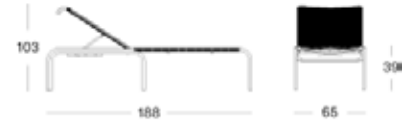

LOOP COLLECTION

LOOP SUNLOUNGER

- Black polyethylene fibre on powder coated aluminium frame.
- Polypropylene rope on powder coated aluminium frame.
  (Beige/Stone White, Taupe, Fossil Grey, Moss, Terracotta)

SUNLOUNGER BLACK GC081 **€ 1250**

SUNLOUNGER ROPE GC078 **€ 1470**

CUSHIONS	CAT. B	CAT. C	CAT. G	COM
Seat 3 cm polyether foam fabric usage CE235: 240 cm	QB235	QC235	QG235	QE235
	€ 245	€ 275	€ 375	€ 245

Frame Polyethylene fibre

Polypropylene rope