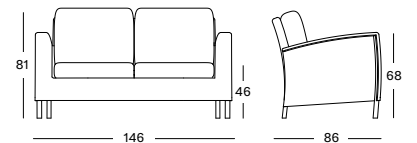

PROTECTIVE COVER PC003

€ 330