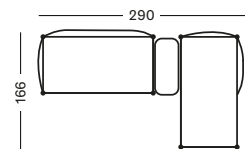

LENTO MODULAR SET 3

CAT. B CAT. C CAT. G COM

1. Set including:
2. 1x Lento modular corner right seat & back cushions
   - 1x Lento modular chaise longue left seat & back cushions
   - 1x Lento modular connecting side table with Portland ceramic top

€ 7580 € 7746 € 7950 € 7580

PROTECTIVE COVER PC037

€ 1040