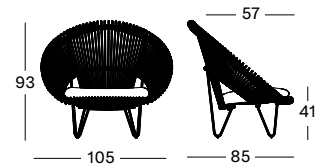

PROTECTIVE COVER PC007 € 310

Frame Steel

Black
M007

Seat Wicker

Black
S010

Camel
S022

EDGARD COLLECTION

EDGARD DINING CHAIR TEAK BASE GD083 € 535