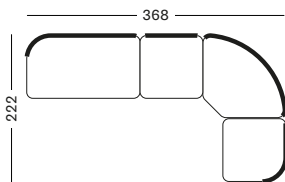

KODO MODULAR SET 7

CAT. B CAT. C CAT. G COM

1. Set including:
2. 1x Kodo Modular 2 seater right seat & back cushion
   - 1x Kodo Modular center seat & back cushion
   - 1x Kodo Modular corner seat & back cushions
   - 1x Kodo Modular 1 seater left seat & back cushions

€ 10848 € 11048 € 11200 € 10848

PROTECTIVE COVER PC029

€ 1100