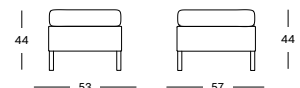

DOVILE FOOTREST GC129

€ 430

CUSHION	CAT. B	CAT. C	CAT. G	COM
12 cm polyether foam fabric usage CE004: 65 cm	CB029	CC029	CG029	CE029
	€ 150	€ 165	€ 205	€ 150