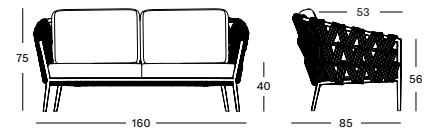

Frame Aluminium

Lava
A013

Seat Acrylic rope

Lava
S013

QUICK SHIP SET ZINC GC035S013QSS1 € 2830

- Set including:
- 1x Leo lounge sofa in Lava
 - 2 seat & 2 back cushions in Savane Zinc S2121 (cat. C)

PROTECTIVE COVER PC003 € 330