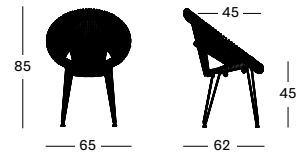

PROTECTIVE COVER PC002 € 235

Frame Steel

Black
M007

Seat Wicker

Black
S010

Camel
S022

Frame Steel

Black
M007