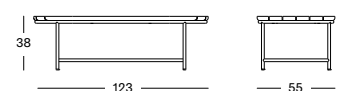

SIDE TABLE DIA 37 GT070A008W094 **€ 300**

COFFEE TABLE 123X55 GT071A008W094 **€ 840**

Frame Aluminium

Seat Wicker

Base Aluminium

Plateau Teak

Base Aluminium

Plateau Teak