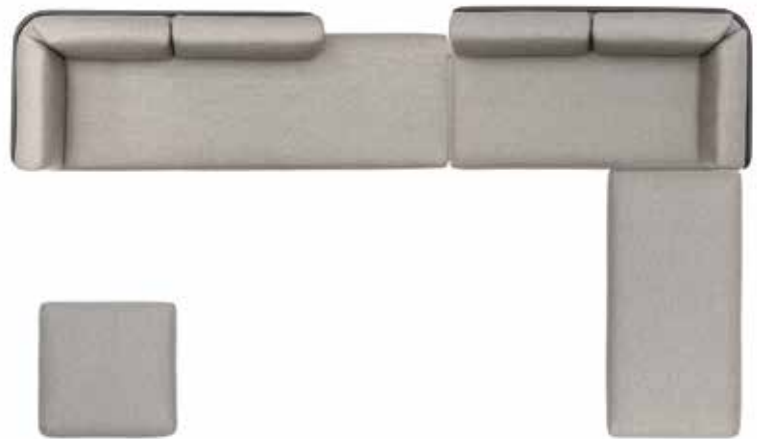

Baza sofa | Set-up O

Powder coated stainless steel/Dryfeel foam/fabric (Cat.A or B)

w328 d328 h80 cm

Category A fabric	Category B fabric

Code: B-setO-A Price: 11613 EUR	Code: B-setO-B Price: 12936 EUR

Protective cover
Code: CP-setO
Price: 1269 EUR