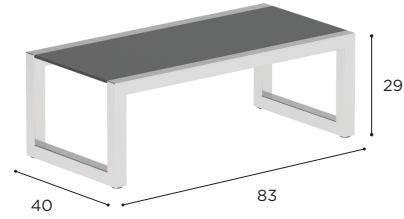

NINIX LOUNGE SPECIFICATIONS

LOUNGE TABLE	
REF:	NNXL 40T..
VOLUME:	0,10 m³
WEIGHT:	12,8 kg