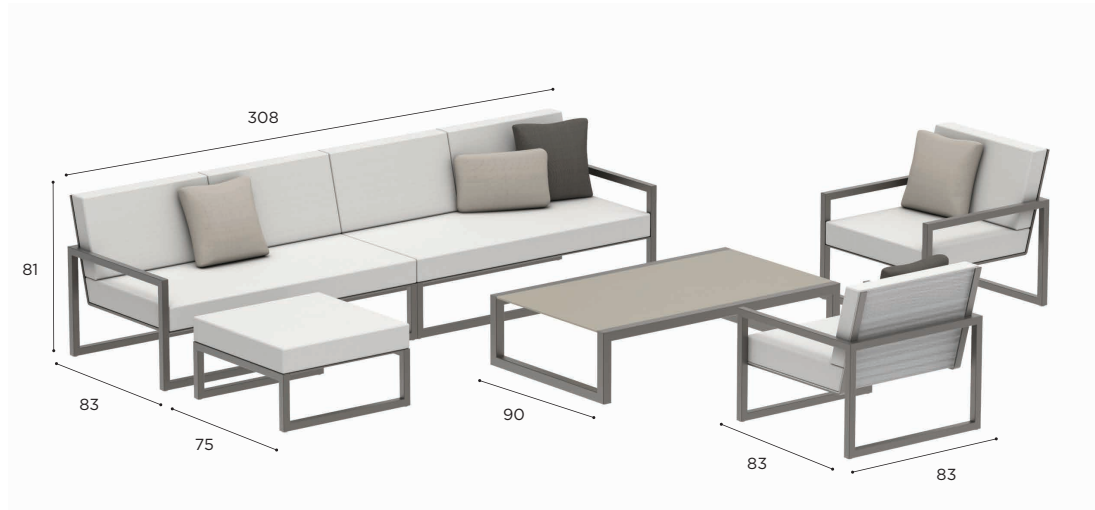

NINIX LOUNGE SETS

SET 04	
REF:	NNXL SET 04
INCLUDED:	
1 x	NNXL 160LT + CUSHIONS (3 pcs)
1 x	NNXL 160RT + CUSHIONS (3 pcs)
2 x	NNXL 100T + CUSHIONS (2 pcs)
1 x	NNXL 80FT + CUSHION (1 pcs)
1 x	NNX 150T CSPG
PRICE FOR COATED ALUMINIUM (W/S/A) FRAME AND STANDARD CUSHIONS	
DECO CUSHIONS NOT INCLUDED!