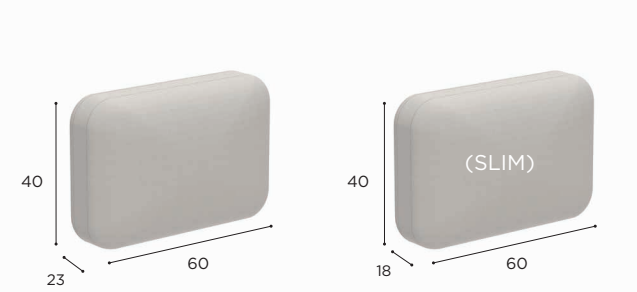

HARD COMFORT CUSHION		
	PIL BRH 6040P...	PIL BRH 6040PS... (SLIM)
STAND.	€ 195	€ 180
CAT. A	€ 175	€ 160
CAT. B	€ 210	€ 192
CAT. C	€ 245	€ 224