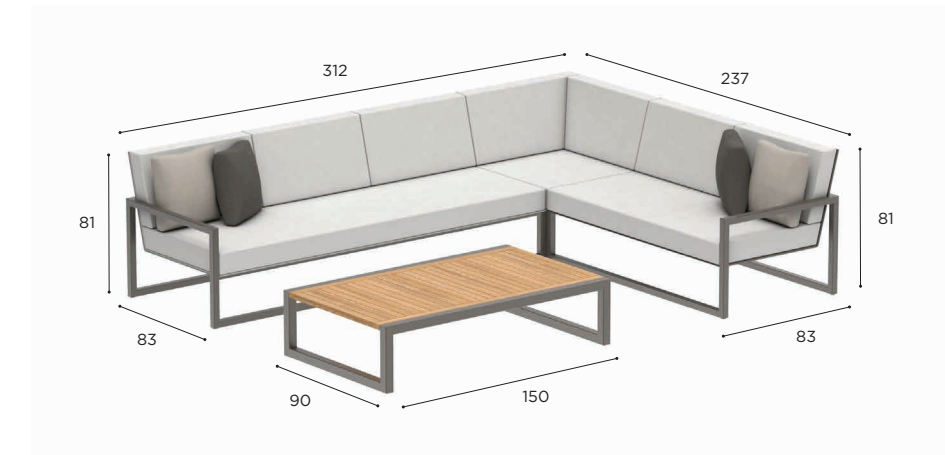

NINIX LOUNGE SETS

SET 01	
REF:	NNXL SET 01
INCLUDED:	1 x NNXL 160LT + CUSHIONS (3 pcs) 1 x NNXL 80CT + CUSHIONS (3 pcs) 1 x NNXL 240RT + CUSHIONS (4 pcs) 1 x NNXL 150TWS
PRICE FOR COATED ALUMINIUM (W/S/A) FRAME AND STANDARD CUSHIONS	
DECO CUSHIONS NOT INCLUDED!