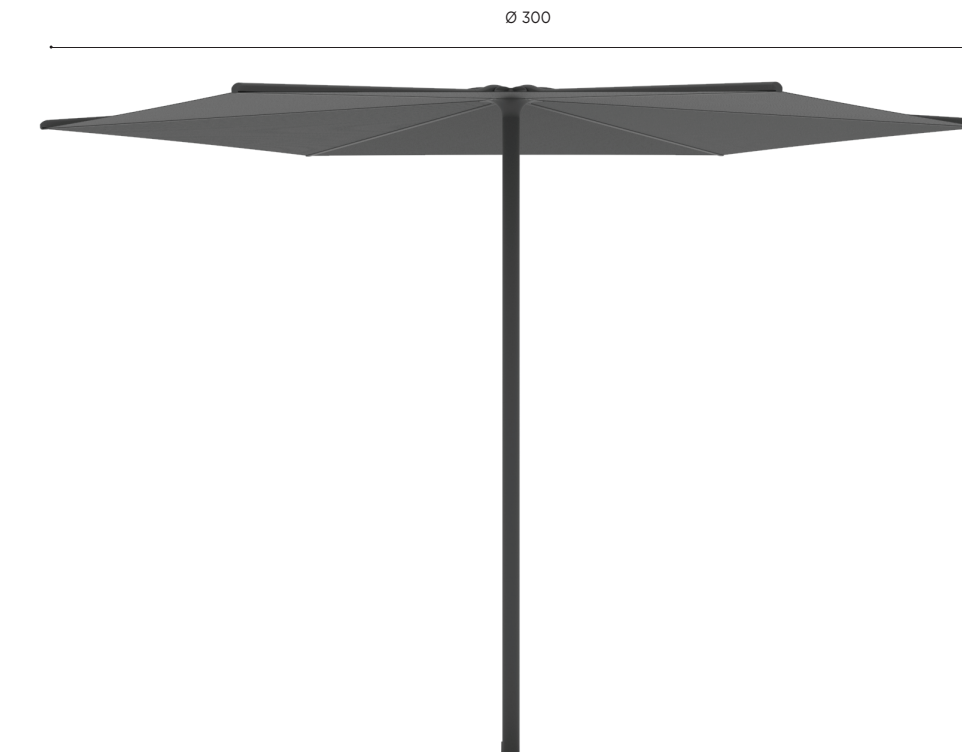

COATED ALUMINIUM		
		WR	S	A
BATYLINE	WU	OAZZ 300 WRWU € 2.699	OAZZ 300 SWU € 2.799	OAZZ 300 AWU € 2.799
	CAU	OAZZ 300 WRCAU € 2.799	OAZZ 300 SCAU € 2.699	OAZZ 300 ACAU € 2.799
	ZU	OAZZ 300 WRZU € 2.799	OAZZ 300 SZU € 2.799	OAZZ 300 AZU € 2.699

COATED METALIZED STEEL BASE	
REF:	CEY V 70SC...
VOLUME:	0,015 m³
WEIGHT:	40 kg

COATED METALIZED STEEL BASE	
REF:	CEY V 100SC...
VOLUME:	0,020 m³
WEIGHT:	74 kg

COATED METALIZED STEEL BASE	
REF:	CEY V 75SC...
VOLUME:	0,015 m³
WEIGHT:	41,5 kg

COATED METALIZED STEEL BASE	
REF:	CEY V 70SC...
VOLUME:	0,015 m³
WEIGHT:	40 kg

COATED METALIZED STEEL BASE	
REF:	CEY V 100SC...
VOLUME:	0,020 m³
WEIGHT:	74 kg

COATED METALIZED STEEL		
WR	S	A
CEY V 70SC WR € 569	CEY V 70SC S € 569	CEY V 70SC A € 569
OPTIONAL WHEELSET (SS)		
CEY V WS € 169		

COATED METALIZED STEEL		
WR	S	A
CEY V 100 SC WR € 799	CEY V 100 SC S € 799	CEY V 100 SC A € 799
OPTIONAL WHEELSET (SS)		
CEY V WS € 169		

COATED METALIZED STEEL		
WR	S	A
CEY V 75RSC WR € 729	CEY V 75RSC S € 729	CEY V 75RSC A € 729
OPTIONAL WHEELSET (SS)		
CEY V WS € 169		

COATED METALIZED STEEL		
WR	S	A
CEY V 70SC WR € 569	CEY V 70SC S € 569	CEY V 70SC A € 569
OPTIONAL WHEELSET (SS)		
CEY V WS € 169		

COATED METALIZED STEEL		
WR	S	A
CEY V 100 SC WR € 799	CEY V 100 SC S € 799	CEY V 100 SC A € 799
OPTIONAL WHEELSET (SS)		
CEY V WS € 169