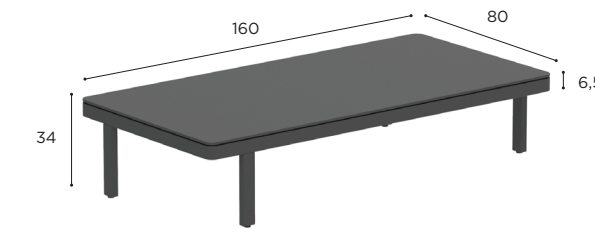

# ALURA LOUNGE SPECIFICATIONS

LOUNGE TABLE	
REF:	ALRL 160...
VOLUME:	0,28 m <sup>3</sup>
WEIGHT:	46 kg
INFO:	ASSEMBLING NEEDED

LOUNGE TABLE	
REF:	ALRL 160 LTL...
VOLUME:	0,28 m <sup>3</sup>
WEIGHT:	44 kg
INFO:	ASSEMBLING NEEDED

# ALURA LOUNGE SPECIFICATIONS

LOUNGE TABLE	
REF:	ALRL 160 LTH...
VOLUME:	0,43 m <sup>3</sup>
WEIGHT:	44,7 kg
INFO:	ASSEMBLING NEEDED

TABLE TOP	
REF:	ALRL 160 TOP...
WEIGHT:	29,4 kg