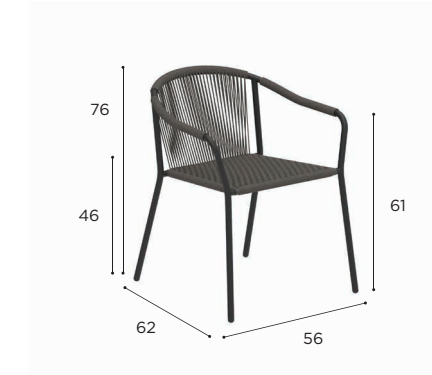

SAMBA

Design by Kris Van Puyvelde

SAMBA SPECIFICATIONS

DINING CHAIR	
REF:	SAM 55...
VOLUME:	0,35 m³ (4)
WEIGHT:	3,5 kg (1)
INFO:	STACKABLE