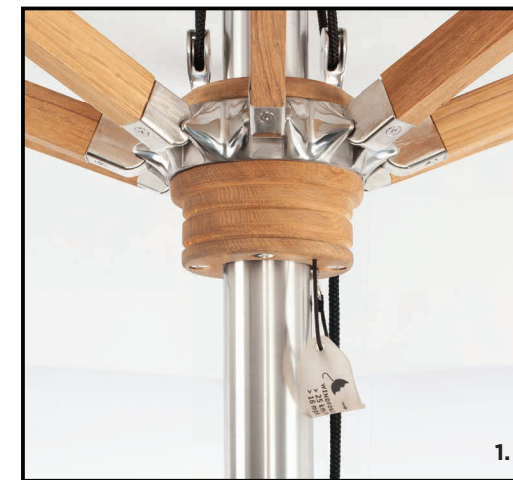

SHADY SPECIFICATIONS

Design by Kris Van Puyvelde

SHADY	
REF:	SHA...
VOLUME:	0,2 m³
INFO:	COVERBAG INCLUDED BASE & TUBE NOT INCLUDED ALL BASE COMBINATIONS SEE P. 365 OPTIONAL MOBILE BASE (MOB 65)

	WEIGHT	A (cm)
Ø 3,0	22,2 kg	
Ø 3,5	23,7 kg	85
Ø 4,5	29,2 kg	34
3,0 x 3,0	22,2 kg	56
3,5 x 3,5	23,5 kg	12
3 x 4	26,9 kg	10

		TEAK POLE + TEAK RIBS
		W
Ø 3	SHA 30 TK... *	€ 2.399
Ø 3,5	SHA 35 TK...	€ 2.499
Ø 4,5	SHA 45 TK...	€ 2.599
3 x 3	SHA 30V TK...	€ 2.499
3,5 x 3,5	SHA 35V TK...	€ 2.649
3 x 4	SHA 40R TK...	€ 2.599
TEXTILE COLOURS		
...	...	...
...WU	...EU	...BU
...ROU	...MU	...CAU
...FOU	...ZU	

SHADY SPECIFICATIONS

Design by Kris Van Puyvelde

SHADY	
REF:	SHA...
VOLUME:	0,2 m³
INFO:	COVERBAG INCLUDED BASE & TUBE NOT INCLUDED ALL BASE COMBINATIONS SEE P. 365 OPTIONAL MOBILE BASE (MOB 65)

	WEIGHT	A (cm)
Ø 3,0	22,2 kg	
Ø 3,5	23,7 kg	85
Ø 4,5	29,2 kg	34
3,0 x 3,0	22,2 kg	56
3,5 x 3,5	23,5 kg	12
3 x 4	26,9 kg	10

		STAINLESS STEEL POLE + TEAK RIBS	EP STAINLESS STEEL POLE + TEAK RIBS
		SS	EP
		W	W
Ø 3	SHA 30 ... *	€ 2.399	SHA 30 EP ... *
Ø 3,5	SHA 35 ...	€ 2.499	SHA 35 EP ...
Ø 4,5	SHA 45 ...	€ 2.599	SHA 45 EP ...
3 x 3	SHA 30V ...	€ 2.499	SHA 30V EP ...
3,5 x 3,5	SHA 35V ...	€ 2.649	SHA 35V EP ...
3 x 4	SHA 40R ...	€ 2.599	SHA 40R EP ...
TEXTILE COLOURS			
...	...	...	...
...WU	...EU	...BU	...ROU
...MU	...CAU	...FOU	...ZU