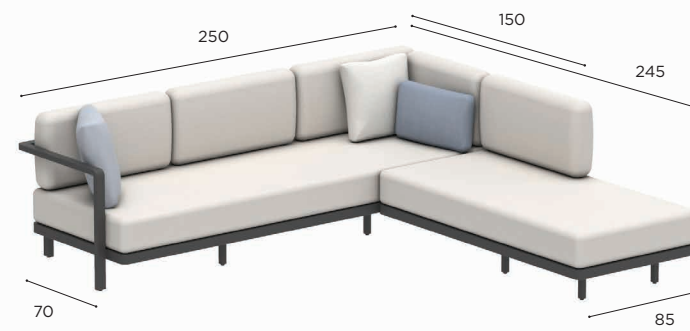

SET B

ALURA LOUNGE SETS

SET 06
REF: ALRL 06...
INFO: ASSEMBLING NEEDED

SET A