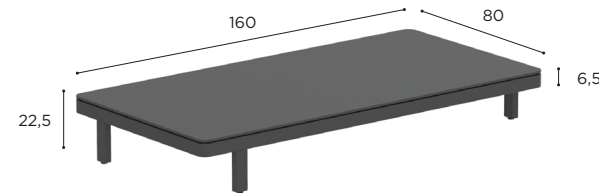

LOUNGE TABLE	
REF:	ALRL 160 LTL...
VOLUME:	0,28 m³
WEIGHT:	44 kg
INFO:	ASSEMBLING NEEDED