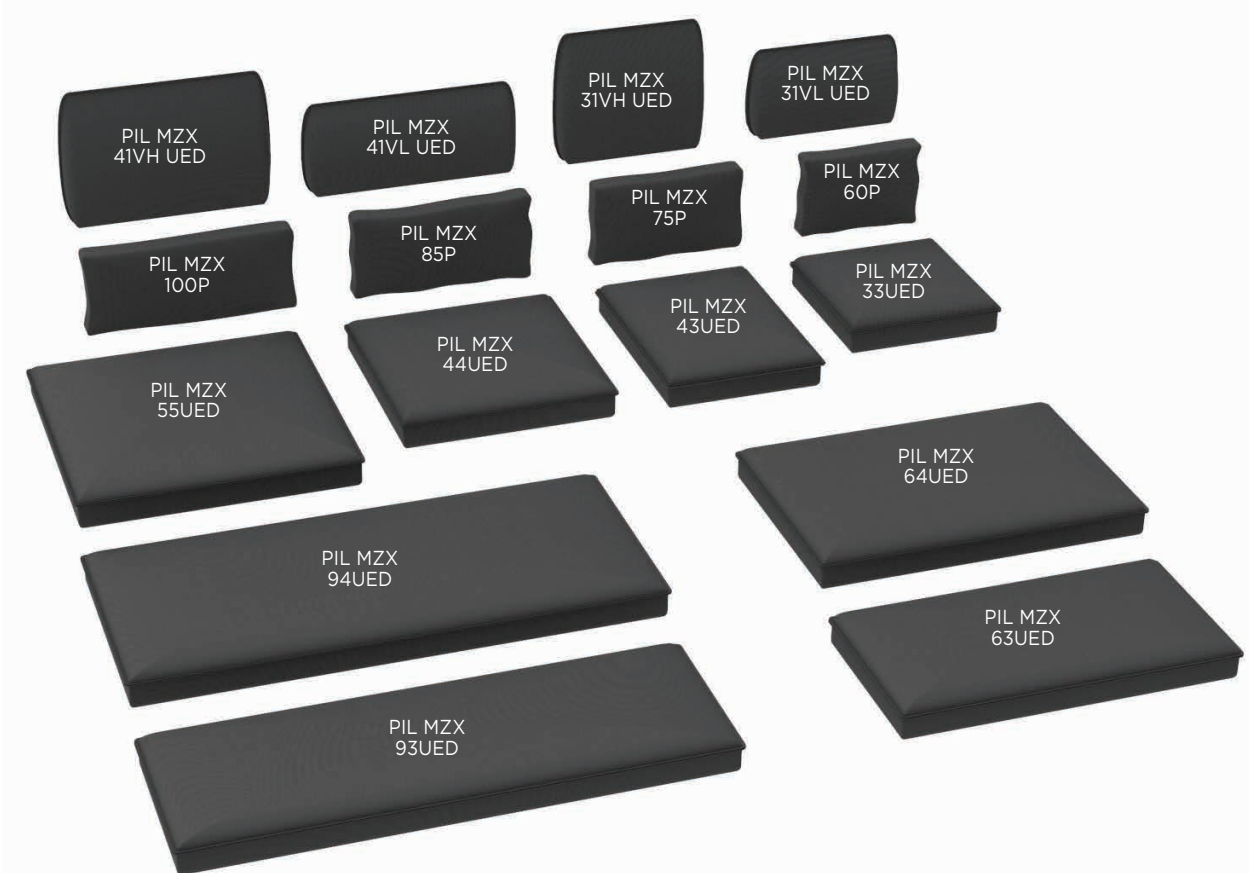

MOZAIX LOUNGE CUSHIONS

	SEAT CUSHIONS		BACK CUSHIONS		COMFORT CUSHIONS
	SEAT 75 x 75 PIL MZX 33 UED...		BACK 75 x 65 (HIGH) PIL MZX 31VH UED...		COMFORT CUSHION 60 x 40 PIL MZX 60P...
STAND.	€ 735	STAND.	€ 1.090	STAND.	€ 190
CAT. A	€ 650	CAT. A	€ 965	CAT. A	€ 170
CAT. B	€ 780	CAT. B	€ 1.158	CAT. B	€ 204
CAT. C	€ 910	CAT. C	€ 1.351	CAT. C	€ 238
	SEAT 100 x 100 PIL MZX 44 UED...		BACK 75 x 40 (LOW) PIL MZX 31VL UED...		COMFORT CUSHION 75 x 40 PIL MZX 75P...
STAND.	€ 1.185	STAND.	€ 975	STAND.	€ 230
CAT. A	€ 1.050	CAT. A	€ 865	CAT. A	€ 205
CAT. B	€ 1.260	CAT. B	€ 1.038	CAT. B	€ 246
CAT. C	€ 1.470	CAT. C	€ 1.211	CAT. C	€ 287
	SEAT 100 x 75 PIL MZX 43 UED...		BACK 100 x 65 (HIGH) PIL MZX 41VH UED...		COMFORT CUSHION 85 x 40 PIL MZX 85P...
STAND.	€ 965	STAND.	€ 1.200	STAND.	€ 255
CAT. A	€ 855	CAT. A	€ 1.065	CAT. A	€ 225
CAT. B	€ 1.026	CAT. B	€ 1.278	CAT. B	€ 270
CAT. C	€ 1.197	CAT. C	€ 1.491	CAT. C	€ 315
	SEAT 125 x 125 PIL MZX 55 UED...		BACK 100 x 40 (LOW) PIL MZX 41VL UED...		COMFORT CUSHION 100 x 40 PIL MZX 100P...
STAND.	€ 1.860	STAND.	€ 1.090	STAND.	€ 290
CAT. A	€ 1.650	CAT. A	€ 965	CAT. A	€ 255
CAT. B	€ 1.980	CAT. B	€ 1.158	CAT. B	€ 306
CAT. C	€ 2.310	CAT. C	€ 1.351	CAT. C	€ 357
	SEAT 150 x 75 PIL MZX 63 UED...				
STAND.	€ 1.440				
CAT. A	€ 1.275				
CAT. B	€ 1.530				
CAT. C	€ 1.785				
	SEAT 150 x 100 PIL MZX 64 UED...				
STAND.	€ 1.910				
CAT. A	€ 1.695				
CAT. B	€ 2.034				
CAT. C	€ 2.373				
	SEAT 225 x 75 PIL MZX 93 UED...				
STAND.	€ 2.160				
CAT. A	€ 1.915				
CAT. B	€ 2.298				
CAT. C	€ 2.681				
	SEAT 225 x 100 PIL MZX 94 UED...				
STAND.	€ 2.880				
CAT. A	€ 2.555				
CAT. B	€ 3.066				
CAT. C	€ 3.577