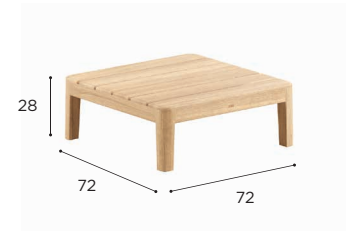

RIKK (RIGHT)

L1KK (LEFT)

TEAK + WEAVING	
W	
CLYL 70RIKK / CLYL 70LIKK	
€ 1.259	
SEAT CUSHION	
PIL CLYL 70 SED...	
STAND.	€ 445
CAT. A	€ 395
CAT. B	€ 474
CAT. C	€ 553

R1 (RIGHT)

L1 (LEFT)

TEAK	
W	
CLYL 70R1 / CLYL 70L1	
€ 1.199	
UPHOLSTERY	
PIL CLYL 70C UPHED...	
STAND.	€ 375
CAT. A	€ 349
CAT. B	€ 401
CAT. C	€ 454
SEAT CUSHION	
PIL CLYL 70 SED...	
STAND.	€ 445
CAT. A	€ 395
CAT. B	€ 474
CAT. C	€ 553

## CALYPSO LOUNGE SPECIFICATIONS

TABLE / FOOTREST	
REF:	CLYL 70T...
VOLUME:	0,15 m <sup>3</sup>
WEIGHT:	13,8 kg

TEAK	
W	
CLYL 70T	€ 749
CLYL 70T CWUM	€ 1.129
CLYL 70T CBS	€ 1.229
CLYL 70T CCD	€ 1.229
CLYL 70T CTR	€ 929
CLYL 70T CTG	€ 979
CLYL 70T CCL	€ 1.279
CLYL 70T CPG	€ 979
CLYL 70T CTS	€ 1.229
CLYL 70T CTM	€ 1.229
CLYL 70T CNM	€ 1.329
CLYL 70T CZUM	€ 1.129
SEAT CUSHION	
PIL CLYL 70 SED...	
STAND.	€ 445
CAT. A	€ 395
CAT. B	€ 474
CAT. C	€ 553