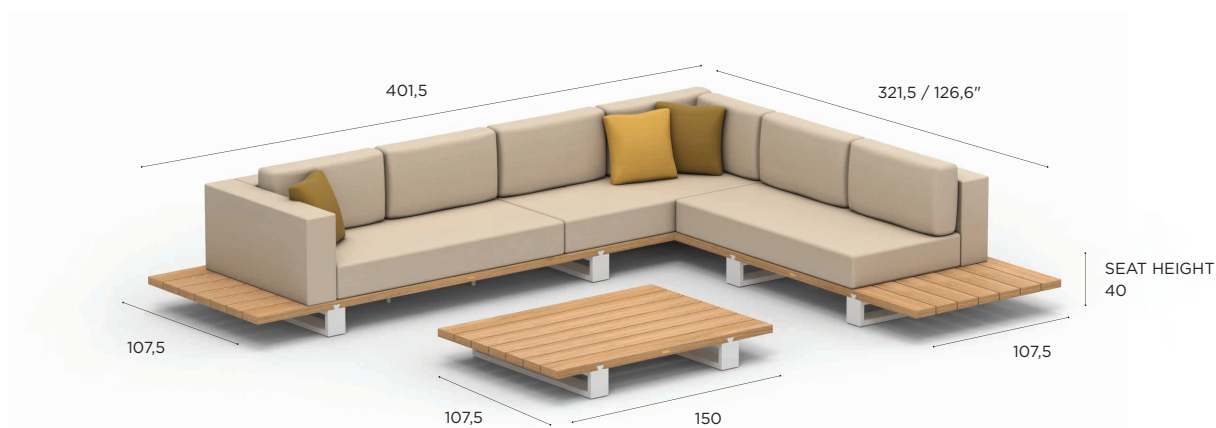

SET 04	
REF:	VGRL SET 04
INCLUDED:	
1 x	VGRL 300 WWR
1 x	VGRL 200 WWR
1 x	VGRL 150T WWR
1 x	VGRL 100 WWR
3 x	PIL VGRL 160V
2 x	PIL VGRL 100V
3 x	PIL VGRL 160
6 x	PIL VGRL 80P
1 x	PIL VGRL 60P
PRICE FOR WHITE COATED ALUMINIUM FRAME WITH CATEGORY B CUSHIONS. DECO CUSHIONS NOT INCLUDED!	

VGRL SET 04
€ 28.616