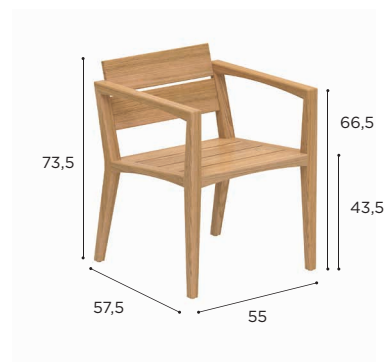

ZENHIT SPECIFICATIONS

DINING CHAIR	
REF:	ZNT 55...
VOLUME:	0,25 m³
WEIGHT:	9 kg