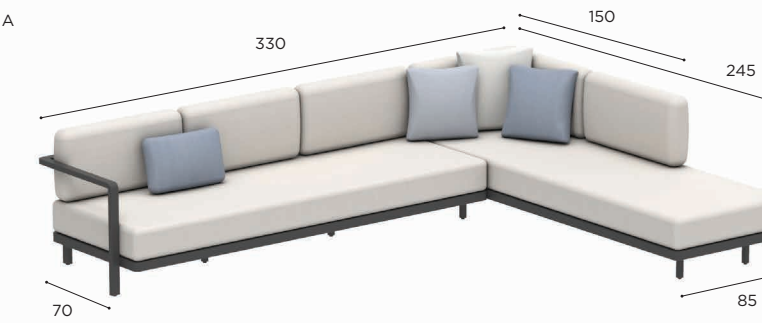

ALURA LOUNGE SETS

SET 06
REF: ALRL 06...
INFO: ASSEMBLING NEEDED

		COATED ALUMINIUM		
		WR	S	A
BATYLINE	WU	ALRL 06 A WRWU € 4.159		
		ALRL 06 B WRWU € 4.159		
		ALRL 06 C WRWU € 4.159		
		ALRL 06 D WRWU € 4.159		
	PG	ALRL 06 A SPG € 4.159		
		ALRL 06 B SPG € 4.159		
		ALRL 06 C SPG € 4.159		
		ALRL 06 D SPG € 4.159		
	ZU		ALRL 06 A AZU € 3.809	
			ALRL 06 B AZU € 3.809	
			ALRL 06 C AZU € 3.809	
			ALRL 06 D AZU € 3.809	
CUSHIONS (EXCL. DECO CUSHIONS)				
PIL ALRL 06 AB SET ED... (7 pcs)				
STAND.		€ 3.940		
CAT. A		€ 3.495		
CAT. B		€ 4.194		
CAT. C		€ 4.893		
PIL ALRL 06 CD SET ED... (7 pcs)				
STAND.		€ 3.425		
CAT. A		€ 3.035		
CAT. B		€ 3.642		
CAT. C		€ 4.249		
TABLE TOPS				
SEE OPTIONS P. 179				
OUTDOOR COVERS				
ODCALRLSET06A/ODCALRLSET06B ODCALRLSET06C/ODCALRLSET06D				
STAND.		€ 550		

ALURA LOUNGE SETS

SET 07
REF: ALRL 07...
INFO: ASSEMBLING NEEDED

SET A

SET B

SET 08
REF: ALRL 08...
INFO: ASSEMBLING NEEDED

STANDARD / ON REQUEST

		COATED ALUMINIUM		
		WR	S	A
BATYLINE	WU	ALRL 07 A WRWU € 4.559		
		ALRL 07 B WRWU € 4.559		
	PG		ALRL 07 A SPG € 4.559	
			ALRL 07 B SPG € 4.559	
	ZU			ALRL 07 A AZU € 4.159
				ALRL 07 B AZU € 4.159
CUSHIONS (EXCL. DECO CUSHIONS)				
PIL ALRL 07 AB SET ED... (8 pcs)				
STAND.		€ 4.705		
CAT. A		€ 4.170		
CAT. B		€ 5.004		
CAT. C		€ 5.838		
OUTDOOR COVERS				
ODCALRLSET07A/ODCALRLSET07B				
STAND.		€ 660		

		COATED ALUMINIUM		
		WR	S	A
BATYLINE	WU	ALRL 08 WRWU € 4.769		
	PG		ALRL 08 SPG € 4.769	
	ZU			ALRL 08 AZU € 4.369
CUSHIONS (EXCL. DECO CUSHIONS)				
PIL ALRL 08 SET ED... (9 pcs)				
STAND.		€ 4.945		
CAT. A		€ 4.385		
CAT. B		€ 5.262		
CAT. C		€ 6.139		
OUTDOOR COVERS				
ODCALRLSET08				
STAND.		€ 660