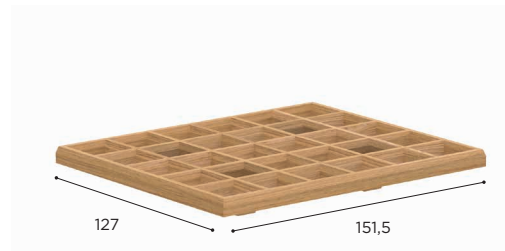

LOUNGE ELEMENT 200	
REF:	MZX 200...
VOLUME:	0,22 m³
WEIGHT:	42 kg
INFO:	5 LEGS INCLUDED ASSEMBLING NEEDED