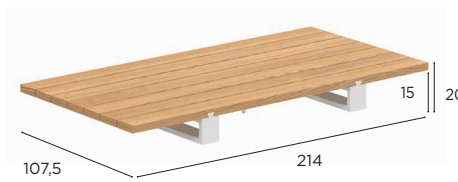

LOUNGE MODULE	
REF:	VGRL 200...
VOLUME:	0,46 m³
WEIGHT:	79,3 kg
INFO:	ASSEMBLING NEEDED