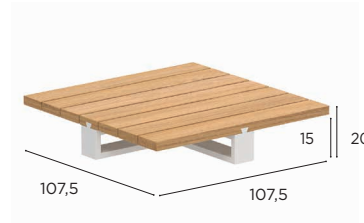

## VIGOR LOUNGE SPECIFICATIONS

CORNER MODULE	
REF:	VGRL 100...
VOLUME:	0,23 m <sup>3</sup>
WEIGHT:	46,2 kg
INFO:	ASSEMBLING NEEDED

LOUNGE MODULE	
REF:	VGRL 150T...
VOLUME:	0,32 m <sup>3</sup>
WEIGHT:	58,9 kg
INFO:	ASSEMBLING NEEDED