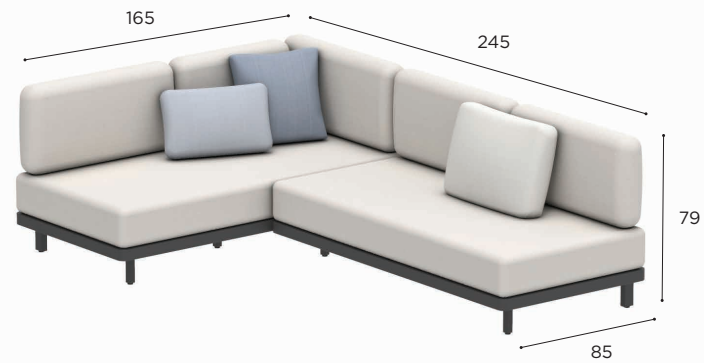

ALURA LOUNGE SETS

SET 01
REF: ALRL 01...
INFO: ASSEMBLING NEEDED

SET A

SET B