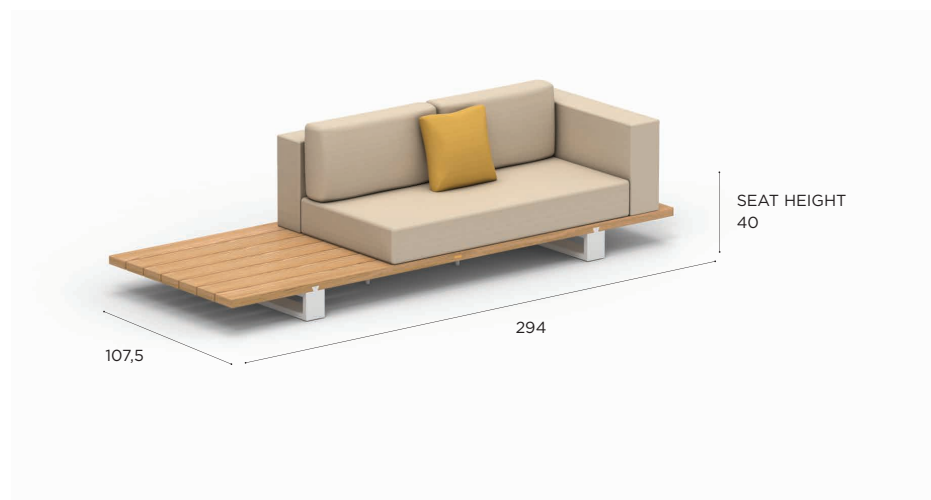

VIGOR LOUNGE SETS

SET 01	
REF:	VGRL SET 01
INCLUDED:	
1 x	VGRL 300 WWR
1 x	PIL VGRL 160V
1 x	PIL VGRL 100V
1 x	PIL VGRL 160
2 x	PIL VGRL 80P
PRICE FOR WHITE COATED ALUMINIUM FRAME WITH CATEGORY B CUSHIONS DECO CUSHIONS NOT INCLUDED!	

VGRL SET 01
€ 10.223