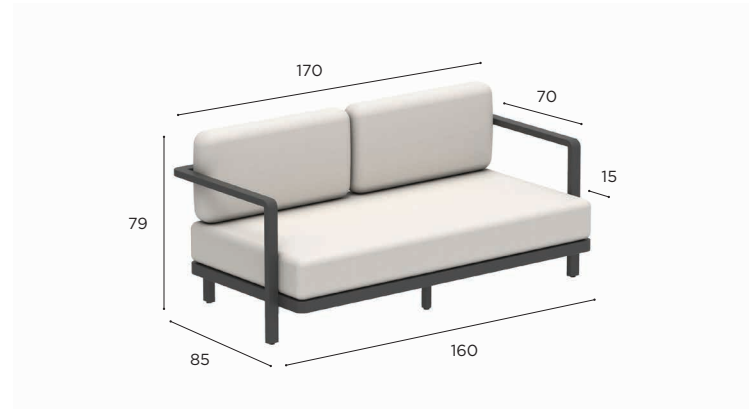

ALURA LOUNGE SPECIFICATIONS

TWO SEATER	
REF:	ALRL 160 T...
VOLUME:	1,1 m³
WEIGHT:	35 kg
INFO:	ASSEMBLING NEEDED