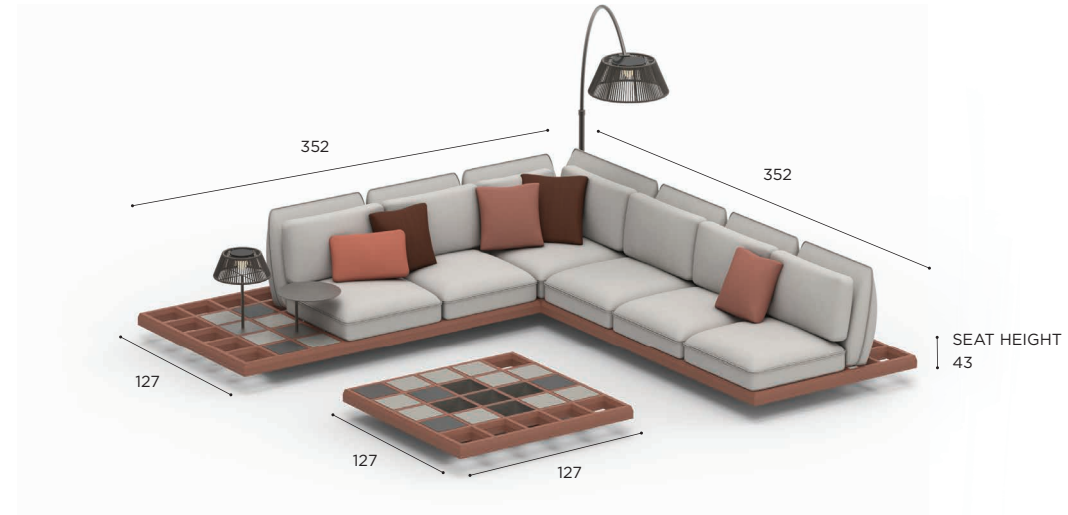

MOZAIX LOUNGE SETS

SET 01	
REF:	MZX SET 01
INCLUDED:	
2 x	MZX 125 MHOTFR
2 x	MZX 225 MHOTFR
6 x	PIL MZX 33UED (STANDARD CAT.)
6 x	PIL MZX 31VHUED (STANDARD CAT.)
1 x	PIL MZX 41VHUED (STANDARD CAT.)
6 x	PIL MZX 75P (STANDARD CAT.)
1 x	PIL MZX 60P (STANDARD CAT.)
PRICE FOR LOUNGE MODULE + CUSHIONS DECO CUSHIONS & ACCESSORIES NOT INCLUDED!	

MZX SET 01
€ 22.256

SET 02	
REF:	MZX SET 02
INCLUDED:	
2 x	MZX 125 MHOTFR
3 x	MZX 225 MHOTFR
8 x	PIL MZX 33UED (STANDARD CAT.)
7 x	PIL MZX 31VHUED (STANDARD CAT.)
1 x	PIL MZX 41VHUED (STANDARD CAT.)
7 x	PIL MZX 75P (STANDARD CAT.)
1 x	PIL MZX 60P (STANDARD CAT.)
PRICE FOR LOUNGE MODULE + CUSHIONS DECO CUSHIONS & ACCESSORIES NOT INCLUDED!