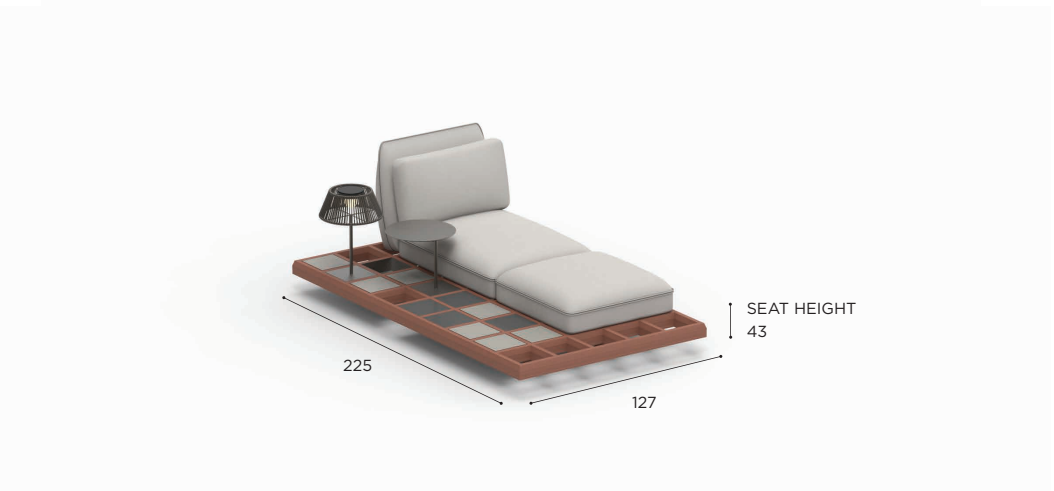

MZX SET 06
€ 5.689

STANDARD / ON REQUEST