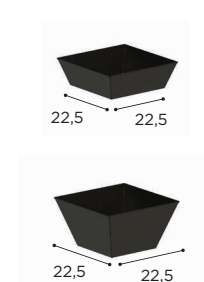

# MOZAIX LOUNGE SPECIFICATIONS

STANDARD / ON REQUEST

MOZAIX SIDE TABLE	
REF:	MZX ST040BR...
VOLUME:	0,075 m <sup>3</sup>
WEIGHT:	2,85 kg
INFO:	ASSEMBLING NEEDED

COATED ALUMINIUM	
BR	
MZX ST 040 BR	€ 379

MOZAIX PLANTER	
REF:	MZX PLBR...
VOLUME:	0,0034 m <sup>3</sup>
WEIGHT:	0,25 kg