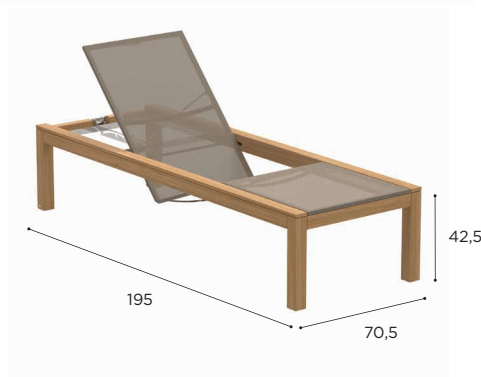

TEAK	
W	
BATYLINE WU	XQI 55 TEPWU € 699
BRU	XQI 55 TEPBRU € 699
ZU	XQI 55 TEPZU € 699

TEAK	
W	
BATYLINE WU	XQI 77 TEPWU € 849
BRU	XQI 77 TEPBRU € 849
ZU	XQI 77 TEPZU € 849

TEAK	
W	
BATYLINE WU	XQI 55F TEPWU € 859
BRU	XQI 55F TEPBRU € 859
ZU	XQI 55F TEPZU € 859

TEAK	
W	
BATYLINE WU	XQI 195 TEPWU € 2.249
BRU	XQI 195 TEPBRU € 2.249
ZU	XQI 195 TEPZU € 2.249