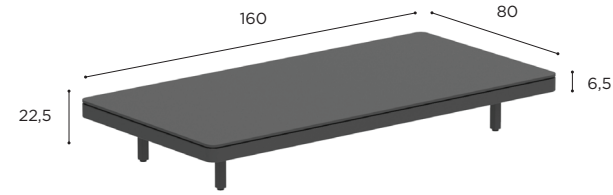

ALURA LOUNGE SPECIFICATIONS

LOUNGE TABLE	
REF:	ALRL 160...
VOLUME:	0,28 m³
WEIGHT:	46 kg
INFO:	ASSEMBLING NEEDED