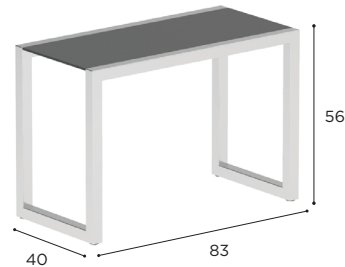

LOUNGE TABLE	
REF:	NNXL 40S..
VOLUME:	0,19 m³
WEIGHT:	19,5 kg