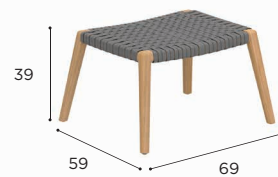

TEAK + WOVEN FIBER	
W	
VIT 60R *	
€ 1.699	

FOOTREST	
REF:	VIT FR...
VOLUME:	0,20 m³ (2)
WEIGHT:	4,5 kg (1)
INFO:	STACKABLE