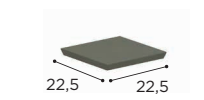

MOZAIX LOUNGE CUSHIONS

	SEAT CUSHIONS		BACK CUSHIONS		COMFORT CUSHIONS
	SEAT 75 x 75 PIL MZX 33 UED...		BACK 75 x 65 (HIGH) PIL MZX 31VH UED...		COMFORT CUSHION 60 x 40 PIL MZX 60P...
STAND.	€ 735	STAND.	€ 1.090	STAND.	€ 190
CAT. A	€ 650	CAT. A	€ 965	CAT. A	€ 170
CAT. B	€ 780	CAT. B	€ 1.158	CAT. B	€ 204
CAT. C	€ 910	CAT. C	€ 1.351	CAT. C	€ 238
	SEAT 100 x 100 PIL MZX 44 UED...		BACK 75 x 40 (LOW) PIL MZX 31VL UED...		COMFORT CUSHION 75 x 40 PIL MZX 75P...
STAND.	€ 1.185	STAND.	€ 975	STAND.	€ 230
CAT. A	€ 1.050	CAT. A	€ 865	CAT. A	€ 205
CAT. B	€ 1.260	CAT. B	€ 1.038	CAT. B	€ 246
CAT. C	€ 1.470	CAT. C	€ 1.211	CAT. C	€ 287
	SEAT 100 x 75 PIL MZX 43 UED...		BACK 100 x 65 (HIGH) PIL MZX 41VH UED...		COMFORT CUSHION 85 x 40 PIL MZX 85P...
STAND.	€ 965	STAND.	€ 1.200	STAND.	€ 255
CAT. A	€ 855	CAT. A	€ 1.065	CAT. A	€ 225
CAT. B	€ 1.026	CAT. B	€ 1.278	CAT. B	€ 270
CAT. C	€ 1.197	CAT. C	€ 1.491	CAT. C	€ 315
	SEAT 125 x 125 PIL MZX 55 UED...		BACK 100 x 40 (LOW) PIL MZX 41VL UED...		COMFORT CUSHION 100 x 40 PIL MZX 100P...
STAND.	€ 1.860	STAND.	€ 1.090	STAND.	€ 290
CAT. A	€ 1.650	CAT. A	€ 965	CAT. A	€ 255
CAT. B	€ 1.980	CAT. B	€ 1.158	CAT. B	€ 306
CAT. C	€ 2.310	CAT. C	€ 1.351	CAT. C	€ 357
	SEAT 150 x 75 PIL MZX 63 UED...				
STAND.	€ 1.440				
CAT. A	€ 1.275				
CAT. B	€ 1.530				
CAT. C	€ 1.785				
	SEAT 150 x 100 PIL MZX 64 UED...				
STAND.	€ 1.910				
CAT. A	€ 1.695				
CAT. B	€ 2.034				
CAT. C	€ 2.373				
	SEAT 225 x 75 PIL MZX 93 UED...				
STAND.	€ 2.160				
CAT. A	€ 1.915				
CAT. B	€ 2.298				
CAT. C	€ 2.681				
	SEAT 225 x 100 PIL MZX 94 UED...				
STAND.	€ 2.880				
CAT. A	€ 2.555				
CAT. B	€ 3.066				
CAT. C	€ 3.577				

MOZAIX LOUNGE SPECIFICATIONS

STANDARD / ON REQUEST

MOZAIX SIDE TABLE	
REF:	MZX ST040BR...
VOLUME:	0,075 m³
WEIGHT:	2,85 kg
INFO:	ASSEMBLING NEEDED

COATED ALUMINIUM	
BR	
MZX ST 040 BR	€ 379

MOZAIX PLANTER	
REF:	MZX PLBR...
VOLUME:	0,0034 m³
WEIGHT:	0,25 kg

COATED ALUMINIUM	
BR	
MZX PL.07 BR	€ 69
MZX PL.12 BR	€ 79

MOZAIX LAMP SMALL	
REF:	RPY TMBRBR...
VOLUME:	0,067 m³
WEIGHT:	2,35 kg
INFO:	SOLAR POWERED