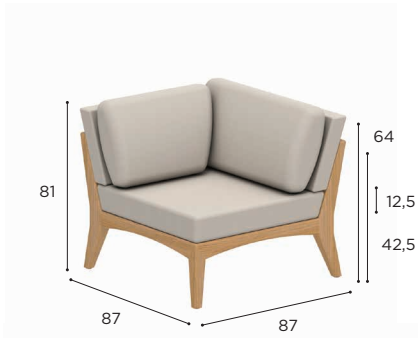

ZENHIT LOUNGE SPECIFICATIONS

LOUNGE CORNER	
REF:	ZNTL 80C...
VOLUME:	0,48 m³
WEIGHT:	20,3 kg

TWO SEATER	
REF:	ZNTL 160Z...
VOLUME:	0,40 m³
WEIGHT:	27,5 kg