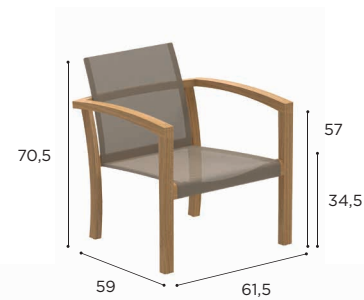

## XQI SPECIFICATIONS

DINING CHAIR	
REF:	XQI 55...
VOLUME:	0,37 m <sup>3</sup> (2)
WEIGHT:	7,6 kg (1)
INFO:	STACKABLE

LOW CHAIR	
REF:	XQI 77...
VOLUME:	0,34 m <sup>3</sup> (2)
WEIGHT:	7,3 kg (1)
INFO:	STACKABLE