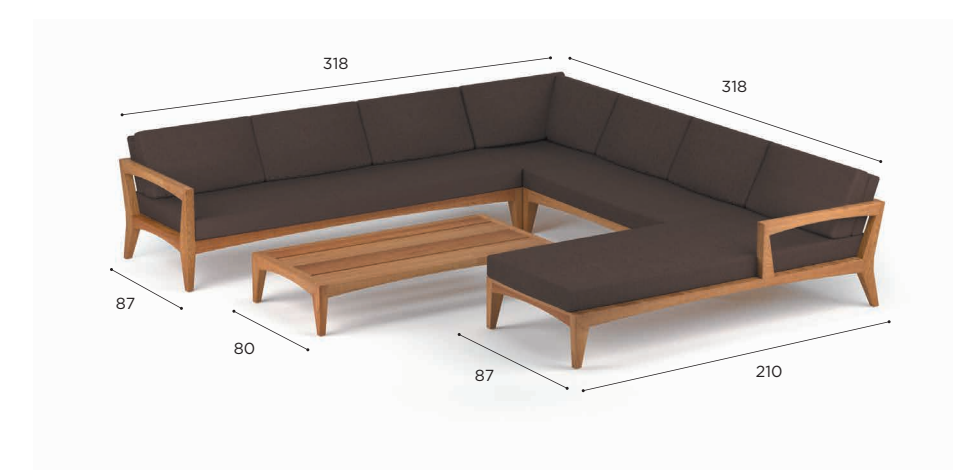

SET 05	
REF:	ZNTL SET 05
INCLUDED:	
1 x	ZNTL 150T
1 x	ZNTL 240R
1 x	ZNTL 80C
1 x	ZNTL 160Z
1 x	ZNTL DBL
1 x	PIL ZNTL 240... (7pcs)
1 x	PIL ZNTL 80C... (5pcs)
1 x	PIL ZNTL 160... (5pcs)
1 x	PIL ZNTL DB... (3pcs)
PRICE FOR STANDARD CUSHIONS	

ZNTL SET 05
€ 20.000