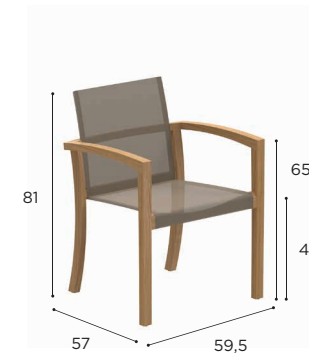

## XQI SPECIFICATIONS

DINING CHAIR	
REF:	XQI 55...
VOLUME:	0,37 m <sup>3</sup> (2)
WEIGHT:	7,6 kg (1)
INFO:	STACKABLE

LOW CHAIR	
REF:	XQI 77...
VOLUME:	0,34 m <sup>3</sup> (2)
WEIGHT:	7,3 kg (1)
INFO:	STACKABLE