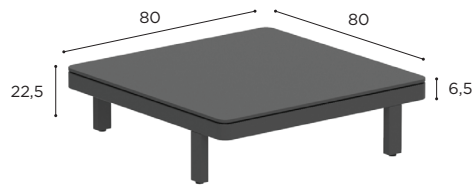

LOUNGE TABLE	
REF:	ALRL 80 LTL...
VOLUME:	0,15 m³
WEIGHT:	C: 24 kg W: 17 kg
INFO:	ASSEMBLING NEEDED