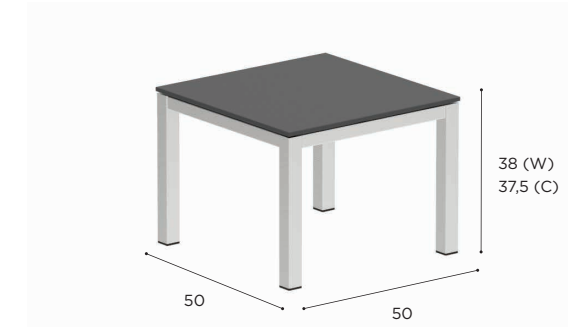

SIDE TABLE	
REF:	TBL 50...
VOLUME:	0,11 m³
WEIGHT:	11,3 kg