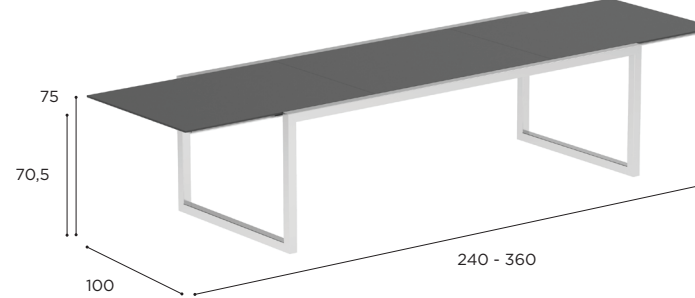

BRUSHED STAINLESS STEEL	ELECTROPOLISHED STAINLESS STEEL	COATED STAINLESS STEEL			
	SS	EP	W	S	A	
WU	NNX 360 CWU € 6.699	NNX 360 CEPWU € 7.249	NNX 360 CWWU € 6.699			
CERAMIC	PG			NNX 360 CSPG € 6.499		
	ZU	NNX 360 CZU € 6.699	NNX 360 CEPZU € 7.249		NNX 360 CAZU € 6.699	
TEAK	W	NNX 360 W € 5.399	NNX 360 EP € 6.199	NNX 360 WW € 5.399	NNX 360 WS € 5.399	NNX 360 WA € 5.399