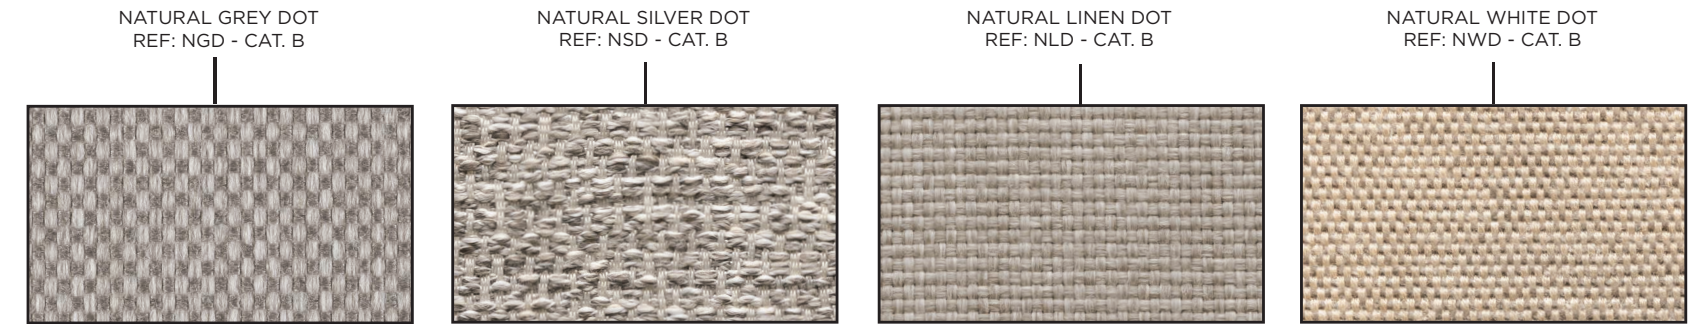

MOZAIX LOUNGE STANDARD FABRICS

ALL OTHER FABRICS & COLOURS AVAILABLE ON REQUEST PP. 375-380