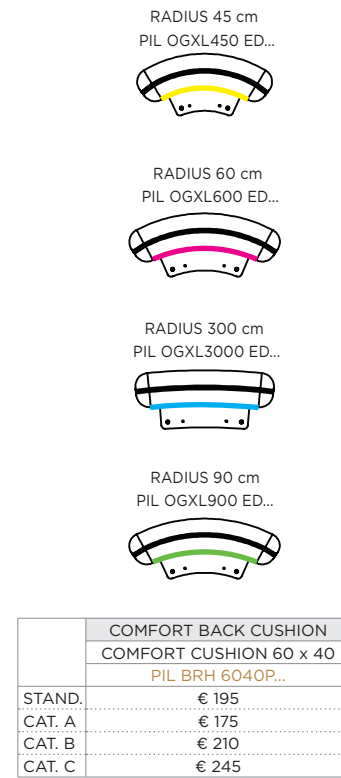

COMFORT BACK CUSHION	
COMFORT CUSHION 60 x 40	
	PIL BRH 6040P...
STAND.	€ 195
CAT. A	€ 175
CAT. B	€ 210
CAT. C	€ 245

TABLE TOP	
REF:	OGXL 05 TOP...
WEIGHT:	24,4 kg

TABLE TOP	
REF:	OGXL 07 TOP...
WEIGHT:	26,2 kg

TABLE TOP	
REF:	OGXL 08 TOP...
WEIGHT:	15,7 kg

ORGANIX LOUNGE TABLE TOP	
WUM	OGXL05 TOP45 CWUM
BS	OGXL05 TOP45 CBS
CD	OGXL05 TOP45 CCD
TR	OGXL05 TOP45 CTR
CL	OGXL05 TOP45 CCL
TS	OGXL05 TOP45 CTS
TM	OGXL05 TOP45 CTM
NM	OGXL05 TOP45 CNM
ZUM	OGXL05 TOP45 CZUM

ORGANIX LOUNGE TABLE TOP	
WUM	OGXL07 TOP45 CWUM
BS	OGXL07 TOP45 CBS
CD	OGXL07 TOP45 CCD
TR	OGXL07 TOP45 CTR
CL	OGXL07 TOP45 CCL
TS	OGXL07 TOP45 CTS
TM	OGXL07 TOP45 CTM
NM	OGXL07 TOP45 CNM
ZUM	OGXL07 TOP45 CZUM

ORGANIX LOUNGE TABLE TOP	
WUM	OGXL08 TOP45 CWUM
BS	OGXL08 TOP45 CBS
CD	OGXL08 TOP45 CCD
TR	OGXL08 TOP45 CTR
CL	OGXL08 TOP45 CCL
TS	OGXL08 TOP45 CTS
TM	OGXL08 TOP45 CTM
NM	OGXL08 TOP45 CNM
ZUM	OGXL08 TOP45 CZUM

TABLE TOP	
REF:	120R45 CERAM...
WEIGHT:	32,6 kg

SIDE TABLE ATTACHMENT	
REF:	OGXL ST040...
WEIGHT:	5,5 kg
INFO:	ASSEMBLING NEEDED ATTACHES TO FRAME

ORGANIX LOUNGE TABLE TOP	
WUM	120R45 CERAM WUM
BS	120R45 CERAM BS
CD	120R45 CERAM CD
TR	120R45 CERAM TR
CL	120R45 CERAM CL
TS	120R45 CERAM TS
TM	120R45 CERAM TM
NM	120R45 CERAM NM
ZUM	120R45 CERAM ZUM

ORGANIX LOUNGE SIDE TABLE				
COATED ALUMINIUM				
		A	WR	
CERAMIC	WUM	OGXL ST040 CAWUM	OGXL ST040 CWRWUM	
	BS	OGXL ST040 CABS	OGXL ST040 CWRBS	
	CD	OGXL ST040 CADCD	OGXL ST040 CWRCD	
	TR	OGXL ST040 CATR	OGXL ST040 CWRTR	
	CL	OGXL ST040 CAACL	OGXL ST040 CWRCL	
	TS	OGXL ST040 CATS	OGXL ST040 CWRTS	
	TM	OGXL ST040 CATM	OGXL ST040 CWRM	
	NM	OGXL ST040 CANM	OGXL ST040 CWRNM	
	ZUM	OGXL ST040 CAZUM	OGXL ST040 CWRZUM	
	TEAK	W	OGXL ST040 WA	OGXL ST040 WWR
		MO	OGXL ST040 VAMO	OGXL ST040 VWRMO
		DU	OGXL ST040 VADU	OGXL ST040 VWRDU
LA		OGXL ST040 VALA	OGXL ST040 VWRLA	
ENAMELED LAVA STONE	JA	OGXL ST040 VAJA	OGXL ST040 VWRJA	
	PE	OGXL ST040 VAPE	OGXL ST040 VWRPE	
	SL	OGXL ST040 VASL	OGXL ST040 VWRSL