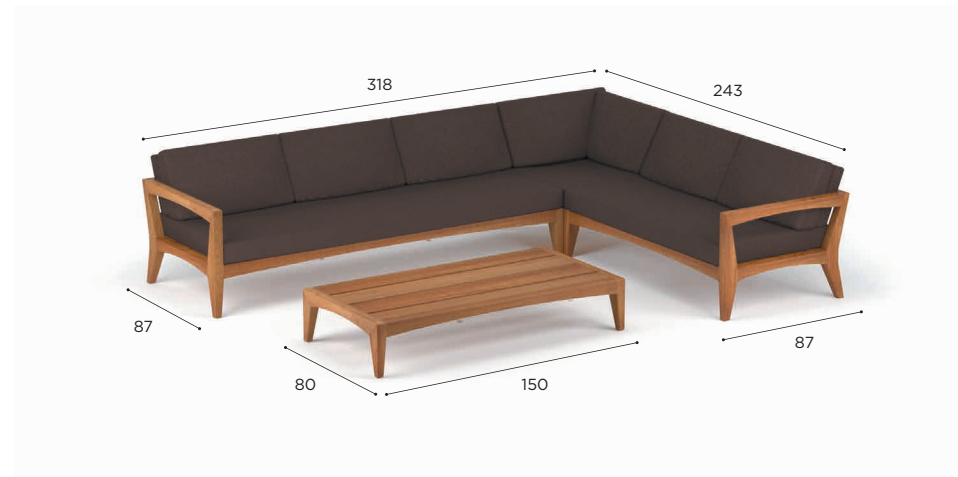

ZENHIT LOUNGE SETS

SET 04	
REF:	ZNTL SET 04
INCLUDED:	
1 x	ZNTL 150T
1 x	ZNTL 240R
1 x	ZNTL 80C
1 x	ZNTL 160L
1 x	PIL ZNTL 240... (7pcs)
1 x	PIL ZNTL 80C... (5pcs)
1 x	PIL ZNTL 160... (5pcs)
PRICE FOR STANDARD CUSHIONS	

ZNTL SET 04
€ 15.926