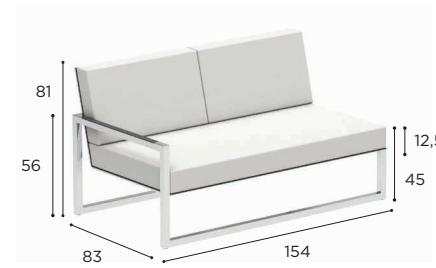

NINIX LOUNGE SPECIFICATIONS

TWO SEATER RIGHT MODULAR ELEMENT	
REF:	NNXL 160RT..
VOLUME:	1,04 m³
WEIGHT:	46,8 kg
INFO:	OPTIONAL TEAK ARMRESTS BRONZE FRAME INCLUDES OILED TEAK ARMRESTS