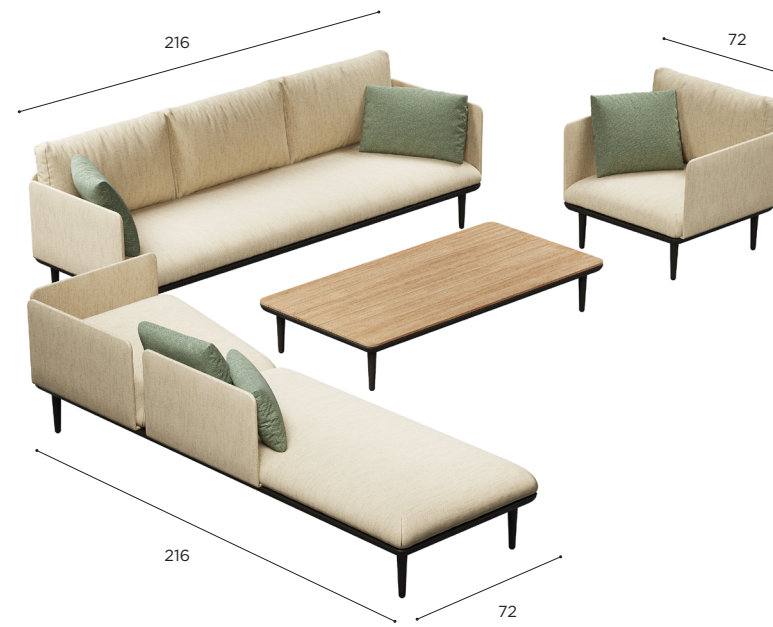

STYLETTO LOUNGE SETS

SET 07	
REF:	STYL SET 07
INCLUDED:	
1 x	STYL 210 BA
1 x	STYL 210 PBA
11 x	STYL 64V
1 x	STYL 140 T WA
1 x	STYL 70 BA
2 x	PIL CLYL 70 SED
1 x	PIL CLYL 140 SED
1 x	PIL CLYL 210 SED
11 x	PIL STYL 64V UPH (CAT. A)
4 x	PIL BRH 7240 P
PRICE FOR ANTHRACITE COATED ALUMINIUM FRAME, CAT. A UPHOLSTERY AND STANDARD CUSHIONS	
DECO CUSHIONS NOT INCLUDED!	

STYL SET 07
€ 14.269