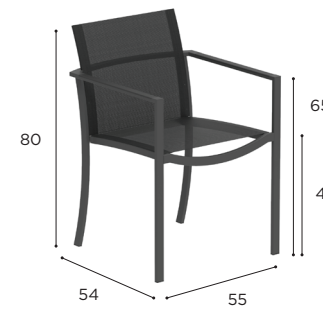

## O-ZON SPECIFICATIONS

DINING CHAIR	
REF:	OZN 47T...
VOLUME:	0,26 m <sup>3</sup> (4)
WEIGHT:	5,4 kg (1)
INFO:	STACKABLE

ARM CHAIR	
REF:	OZN 55T...
VOLUME:	0,32 m <sup>3</sup> (4)
WEIGHT:	7 kg (1)
INFO:	STACKABLE