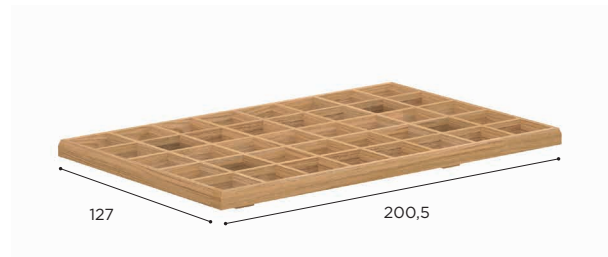

LOUNGE ELEMENT 225	
REF:	MZX 225...
VOLUME:	0,24 m³
WEIGHT:	47 kg
INFO:	5 LEGS INCLUDED ASSEMBLING NEEDED