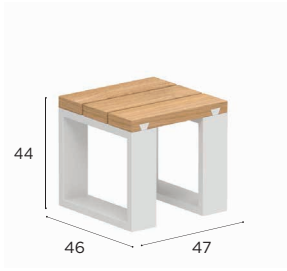

VIGOR SPECIFICATIONS

STOOL	
REF:	VGR 50...
VOLUME:	0,06 m³
WEIGHT:	15,5 kg
INFO:	ASSEMBLING NEEDED