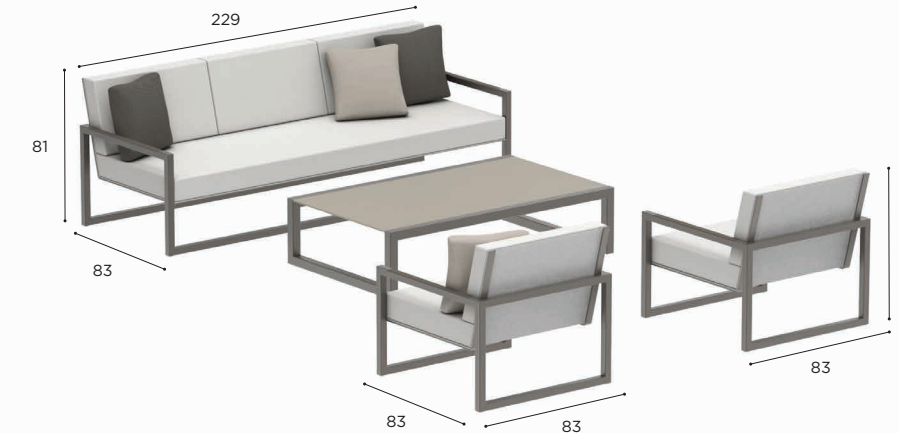

NNXL SET 01
€ 14.376

SET 02	
REF:	NNXL SET 02
INCLUDED:	1 x NNXL 240T + CUSHIONS (4 pcs) 2 x NNXL 100T + CUSHIONS (2 pcs) 1 x NNXL 150T CSPG
PRICE FOR COATED ALUMINIUM (W/S/A) FRAME AND STANDARD CUSHIONS	
DECO CUSHIONS NOT INCLUDED!