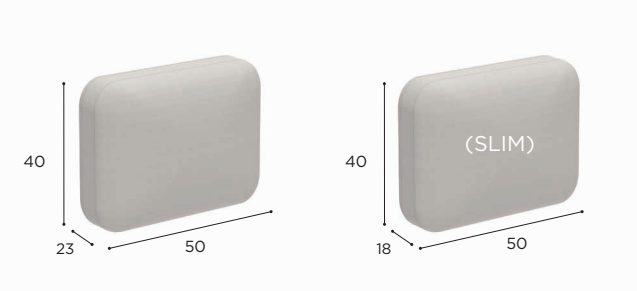

DECORATIVE CUSHIONS

CUSHIONS WITH A SOFT FILLING.

SOFT DECO CUSHION	
PIL 40 MRS...	
CAT. A	€ 105
CAT. B	€ 126
CAT. C	€ 147

SOFT DECO CUSHION	
PIL 53MRS...	
CAT. A	€ 125
CAT. B	€ 150
CAT. C	€ 175

SOFT DECO CUSHION	
PIL 45 MRS...	
CAT. A	€ 130
CAT. B	€ 156
CAT. C	€ 182

SOFT DECO CUSHION	
PIL 64 MRS...	
CAT. A	€ 135
CAT. B	€ 162
CAT. C	€ 189

COMFORT CUSHIONS

CUSHIONS WITH A MORE DENSE FILLING FOR EXTRA SUPPORT.

SOFT COMFORT CUSHION	
PIL BRS 4030...	
STAND.	€ 135
CAT. A	€ 120
CAT. B	€ 144
CAT. C	€ 168

SOFT COMFORT CUSHION	
PIL BRS 5040...	
STAND.	€ 150
CAT. A	€ 135
CAT. B	€ 162
CAT. C	€ 189

HARD COMFORT CUSHION		
	PIL BRH 7240P...	PIL BRH 7240PS... (SLIM)
STAND.	€ 220	€ 195
CAT. A	€ 195	€ 175
CAT. B	€ 234	€ 210
CAT. C	€ 273	€ 245

HARD COMFORT CUSHION		
	PIL BRH 6040P...	PIL BRH 6040PS... (SLIM)
STAND.	€ 195	€ 180
CAT. A	€ 175	€ 160
CAT. B	€ 210	€ 192
CAT. C	€ 245	€ 224

HARD COMFORT CUSHION		
	PIL BRH 5040P...	PIL BRH 5040PS... (SLIM)
STAND.	€ 180	€ 165
CAT. A	€ 160	€ 145
CAT. B	€ 192	€ 174
CAT. C	€ 224	€ 203

CATEGORY A FABRICS ACRYLIC

WHITE
REF: ...WU - CAT: A - ACRYLIC

COCONUT
REF: ...CC - CAT: A - ACRYLIC

CAPPUCCINO
REF: ...CAU - CAT: A - ACRYLIC

ROCK
REF: ...ROU - CAT: A - ACRYLIC

ECRU
REF: ...EU - CAT: A - ACRYLIC

NAVY BLUE
REF: ...NBU - CAT: A - ACRYLIC

ROSE
REF: ...RO - CAT: A - ACRYLIC

TERRA
REF: ...TER - CAT: A - ACRYLIC

BLACK
REF: ...ZU - CAT: A - ACRYLIC

CHOCOLAT LINEN
REF: ...CHL - CAT: A - ACRYLIC

SAGE LINEN
REF: ...SL - CAT: A - ACRYLIC

FROST LINEN
REF: ...FL - CAT: A - ACRYLIC