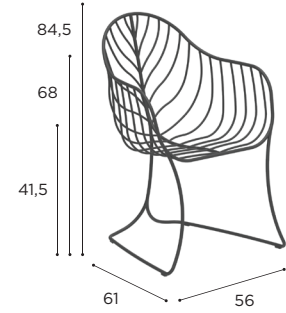

FOLIA SPECIFICATIONS

DINING CHAIR	
REF:	FOL 55...
VOLUME:	0,21 m³
WEIGHT:	6,6 kg