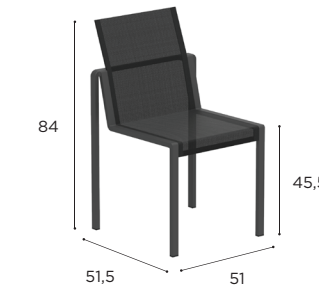

EUR - CM

**ALURA SPECIFICATIONS**

STANDARD / ON REQUEST

DINING CHAIR	
REF:	ALR 47 T...
VOLUME:	0,34 m³ (4)
WEIGHT:	6,4 kg (1)
INFO:	STACKABLE

		COATED ALUMINIUM		
		W	S	A
BATYLINE	WU	ALR 47 TWWU € 519		
	PG		ALR 47 TSPG € 519	
	ZU			ALR 47 TAZU € 519
CUSHIONS				
PIL ALR 47 T... (SEAT + BACK)				
CAT. A			€ 120	
CAT. B			€ 144	
CAT. C			€ 168	

ARM CHAIR	
REF:	ALR 55 T...
VOLUME:	0,38 m³ (4)
WEIGHT:	9,9 kg (1)
INFO:	STACKABLE OPTIONAL TEAK ARMRESTS

		COATED ALUMINIUM		
		W	S	A
BATYLINE	WU	ALR 55 TWWU € 569		
	PG		ALR 55 TSPG € 569	
	ZU			ALR 55 TAZU € 569
ALR 55 T ARWSET (TEAK ARMRESTS) € 30				
CUSHIONS				
PIL ALR 55 T... (SEAT + BACK)				
CAT. A			€ 125	
CAT. B			€ 150	
CAT. C			€ 175	