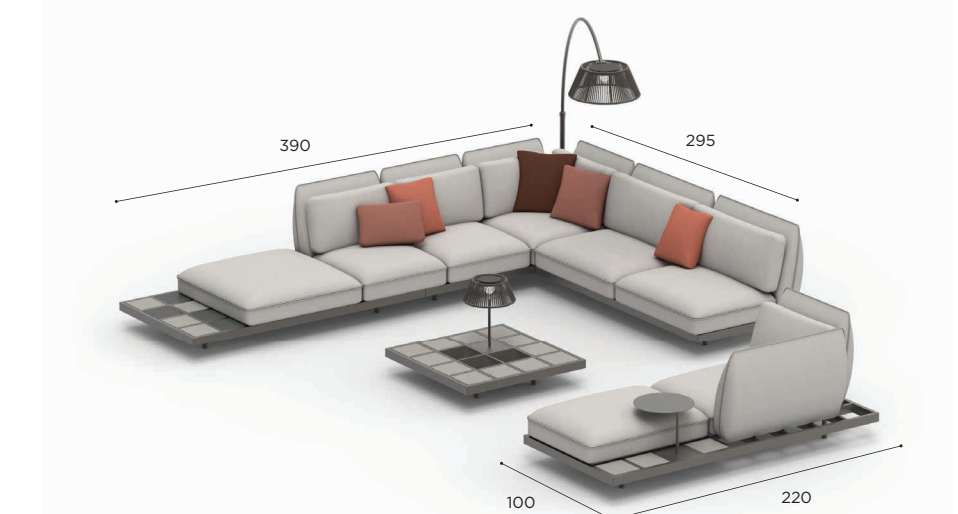

MZX AL SET 06
€ 28.835

STANDARD / ON REQUEST