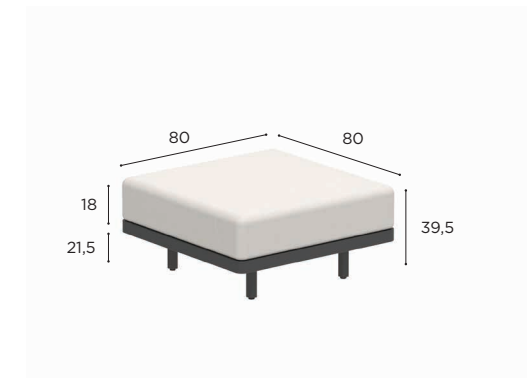

ALURA LOUNGE CUSHIONS

ALURA LOUNGE CUSHIONS	
PIL ALRL 60 V ... ARM 60 x 40	
STAND.	€ 195
CAT. A	€ 175
CAT. B	€ 210
CAT. C	€ 245
PIL ALRL 65 V ... BACK / ARM 65 x 40	
STAND.	€ 210
CAT. A	€ 185
CAT. B	€ 222
CAT. C	€ 259
PIL ALRL 80 V ... BACK / ARM 80 x 40	
STAND.	€ 245
CAT. A	€ 215
CAT. B	€ 258
CAT. C	€ 301
PIL ALRL 120 V ... BACK 120 x 40	
STAND.	€ 355
CAT. A	€ 315
CAT. B	€ 378
CAT. C	€ 441

ALURA LOUNGE CUSHIONS	
PIL ALRL 80... SEAT 80 x 80	
STAND.	€ 670
CAT. A	€ 595
CAT. B	€ 714
CAT. C	€ 833
PIL ALRL 140 ... SEAT 140 x 120	
STAND.	€ 1.440
CAT. A	€ 1.275
CAT. B	€ 1.530
CAT. C	€ 1.785
PIL ALRL 160 ... SEAT 160 x 80	
STAND.	€ 1.120
CAT. A	€ 995
CAT. B	€ 1.194
CAT. C	€ 1.393
PIL ALRL 240 ... SEAT 240 x 80	
STAND.	€ 1.640
CAT. A	€ 1.455
CAT. B	€ 1.746
CAT. C	€ 2.037

ALURA LOUNGE SPECIFICATIONS

ONE SEATER	
REF:	ALRL 100 T...
VOLUME:	0,6 m³
WEIGHT:	22 kg
INFO:	ASSEMBLING NEEDED

FOOTREST	
REF:	ALRL 80 F T...
VOLUME:	0,20 m³
WEIGHT:	14,5 kg
INFO:	ASSEMBLING NEEDED

FOOTREST	
REF:	ALRL 140 F T...
VOLUME:	0,49 m³
WEIGHT:	31,8 kg
INFO:	ASSEMBLING NEEDED

STANDARD / ON REQUEST

		COATED ALUMINIUM		
		WR	S	A
BATYLINE	WU	ALRL 100 TWRWU € 1.259		
	PG		ALRL 100 TSPG € 1.259	
	ZU			ALRL 100 TAZU € 1.179
CUSHIONS				
PIL ALRL 100 SET ED... (2 pcs)				
STAND.			€ 915	
CAT. A			€ 810	
CAT. B			€ 972	
CAT. C			€ 1.134	

		COATED ALUMINIUM		
		WR	S	A
BATYLINE	WU	ALRL 80 F TWRWU € 1.029		
	PG		ALRL 80 F TSPG € 1.029	
	ZU			ALRL 80 F TAZU € 949
CUSHIONS				
PIL ALRL 80 ED... (1 pc)				
STAND.			€ 670	
CAT. A			€ 595	
CAT. B			€ 714	
CAT. C			€ 833	

		COATED ALUMINIUM		
		WR	S	A
BATYLINE	WU	ALRL 140 F TWRWU € 1.649		
	PG		ALRL 140 F TSPG € 1.649	
	ZU			ALRL 140 F TAZU € 1.549
CUSHIONS				
PIL ALRL 140 ED... (1 pc)				
STAND.			€ 1.440	
CAT. A			€ 1.275	
CAT. B			€ 1.530	
CAT. C			€ 1.785