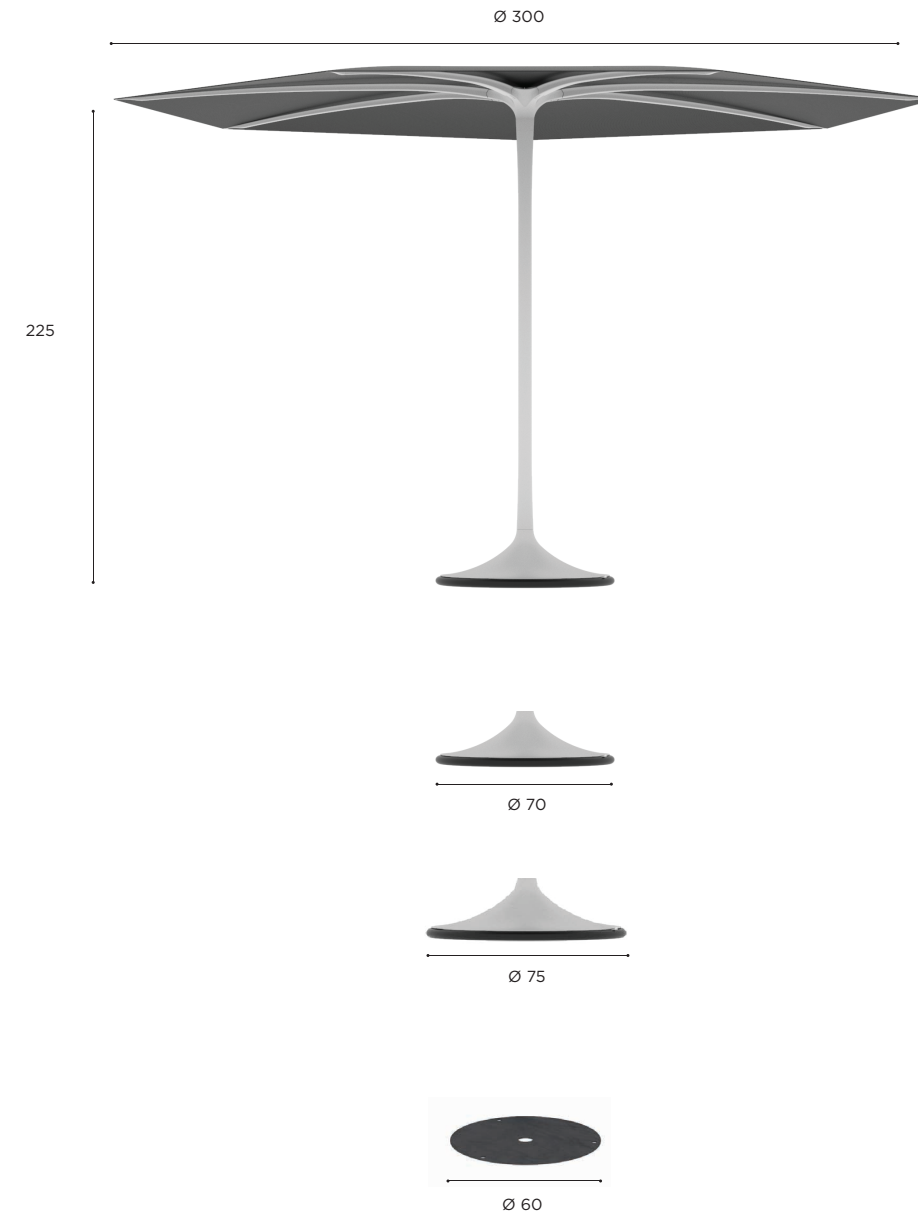

PALMA SPECIFICATIONS

PALMA	
REF:	PLM 300...
VOLUME:	0,4 m³
WEIGHT:	18 kg
INFO:	ASSEMBLING NEEDED
	COVERBAG INCLUDED
	BASE & BALLAST NOT INCLUDED (BASE = PLMV70 OR PLMV75)

PALMA BASE	
REF:	PLM V 70...
VOLUME:	0,17 m³
WEIGHT:	48,5 kg

PALMA HEAVY BASE	
REF:	PLM V 75...
VOLUME:	0,19 m³
WEIGHT:	71 kg

HEAVY BALLAST	
REF:	PLM 300 BALLAST H
VOLUME:	0,19 m³
WEIGHT:	13 kg