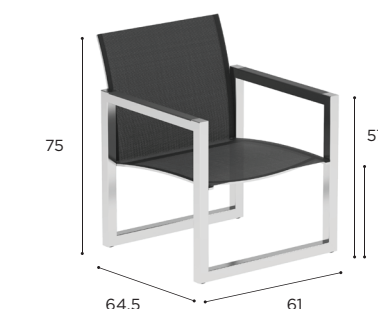

TEAK	
	W
	NE 56 TK
	€ 719

DINING CHAIR	
REF:	NNX 55T...
VOLUME:	0,29 m³
WEIGHT:	10 kg
INFO:	OPTIONAL TEAK ARMRESTS BRONZE FRAME INCLUDES OILED TEAK ARMRESTS

LOW CHAIR	
REF:	NNX 77T...
VOLUME:	0,33 m³
WEIGHT:	12 kg
INFO:	OPTIONAL TEAK ARMRESTS BRONZE FRAME INCLUDES OILED TEAK ARMRESTS