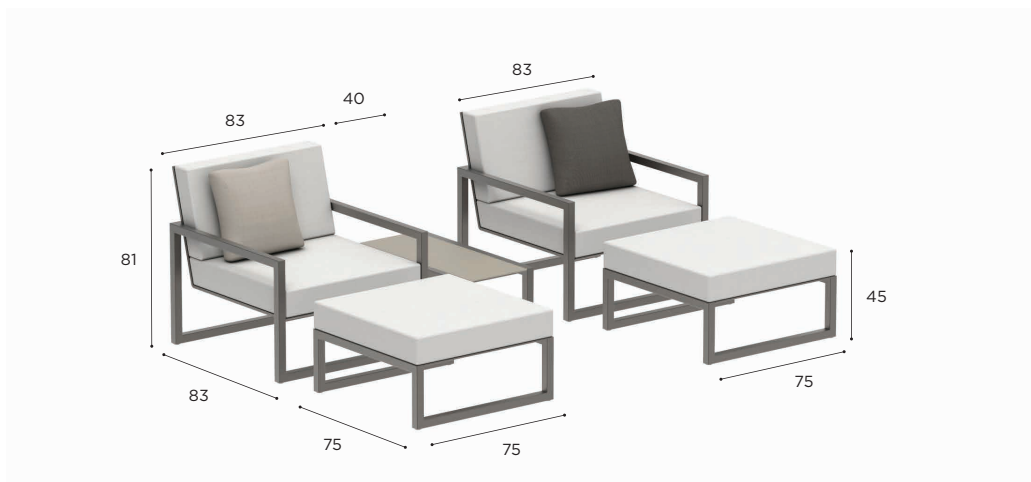

NNXL SET 05
€ 14.935

SET 06	
REF:	NNXL SET 06
INCLUDED:	
2 x	NNXL 100T + CUSHIONS (2 pcs)
2 x	NNXL 80FT + CUSHIONS (1 pcs)
1 x	NNXL 40T CSPG
PRICE FOR COATED ALUMINIUM (W/S/A) FRAME AND STANDARD CUSHIONS	
DECO CUSHIONS NOT INCLUDED!