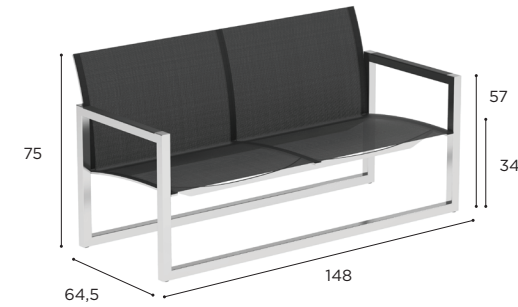

NINIX SPECIFICATIONS

LOW BENCH
REF: NNX 154T...
VOLUME: 0,81 m³
WEIGHT: 27 kg
INFO: OPTIONAL TEAK ARMRESTS BRONZE FRAME INCLUDES OILED TEAK ARMRESTS

	BRUSHED STAINLESS STEEL	ELECTROPOLISHED STAINLESS STEEL	COATED STAINLESS STEEL			
	SS	EP	W	S	BR	A
BATYLINE						
WU	NNX 154 TWU € 1.899	NNX 154 TEPWU € 2.149	NNX 154 TWWU € 1.899			
CAU	NNX 154 TCAU € 1.899	NNX 154 TEPCAU € 2.149				
PG			NNX 154 TSPG € 1.899			
ZU	NNX 154 TZU € 1.899	NNX 154 TEPZU € 2.149				NNX 154 TAZU € 1.899
GRP					NNX 154 TBRGRP € 1.899	
NNX 154T ARWSET (TEAK ARMRESTS) € 50						
CUSHIONS						
PIL NNX154T ... (SEAT + BACK)						
CAT. A	€ 295					
CAT. B	€ 354					
CAT. C	€ 413					

NINIX SPECIFICATIONS

BAR CHAIR
REF: NNX 43T...
VOLUME: 0,29 m³
WEIGHT: 11,8 kg
INFO: OPTIONAL TEAK ARMRESTS BRONZE FRAME INCLUDES OILED TEAK ARMRESTS LOWERED FRAME ON REQUEST