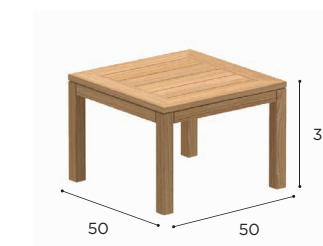

SIDE TABLE	
REF:	XQI 70T...
VOLUME:	0,16 m³
WEIGHT:	10,3 kg
INFO:	ASSEMBLING NEEDED