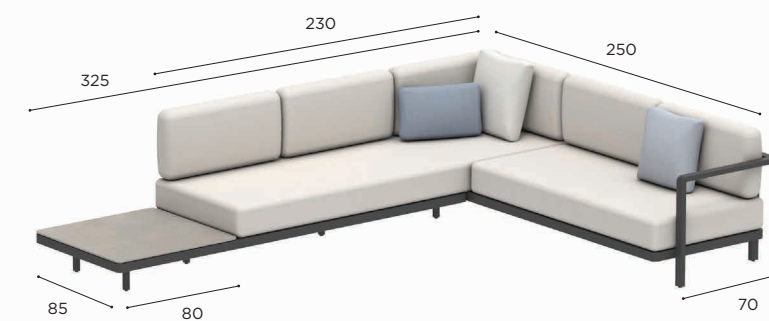

ALURA LOUNGE SETS

SET 09
REF: ALRL 09...
INFO: ASSEMBLING NEEDED

COATED ALUMINIUM				
		WR	S	A
BATYLINE	WU	ALRL 09 A WRWU € 4.769		
	PG	ALRL 09 B WRWU € 4.769	ALRL 09 A SPG € 4.769	
	ZU		ALRL 09 B SPG € 4.769	ALRL 09 A AZU € 4.369
			ALRL 09 B AZU € 4.369	
CUSHIONS (EXCL. DECO CUSHIONS)				
PIL ALRL 09 AB SET ED... (9 pcs)				
STAND.		€ 4.945		
CAT. A		€ 4.385		
CAT. B		€ 5.262		
CAT. C		€ 6.139		
OUTDOOR COVERS				
ODCALRLSET09A/ODCALRLSET09B				
STAND.		€ 660		

ALURA LOUNGE SETS

SET 11
REF: ALRL 11...
INFO: ASSEMBLING NEEDED

STANDARD / ON REQUEST

COATED ALUMINIUM				
		WR	S	A
BATYLINE	WU	ALRL 11 WRWU € 6.027		
	PG		ALRL 11 SPG € 6.027	
	ZU			ALRL 11 AZU € 5.579
CUSHIONS (EXCL. DECO CUSHIONS)				
PIL ALRL 11 SET ED... (11 pcs)				
STAND.		€ 5.240		
CAT. A		€ 4.645		
CAT. B		€ 5.574		
CAT. C		€ 6.503		
TABLE TOPS				
SEE OPTIONS P. 179				
OUTDOOR COVERS				
ODCALRLSET11				
STAND.		€ 770		

SET 10
REF: ALRL 10...
INFO: ASSEMBLING NEEDED

SET A

COATED ALUMINIUM				
		WR	S	A
BATYLINE	WU	ALRL 10 A WRWU € 4.769		
	PG	ALRL 10 B WRWU € 4.769	ALRL 10 A SPG € 4.769	
	ZU		ALRL 10 B SPG € 4.769	ALRL 10 A AZU € 4.369
			ALRL 10 B AZU € 4.369	
CUSHIONS (EXCL. DECO CUSHIONS)				
PIL ALRL 10 AB SET ED... (8 pcs)				
STAND.		€ 4.185		
CAT. A		€ 3.710		
CAT. B		€ 4.452		
CAT. C		€ 5.194		
TABLE TOPS				
SEE OPTIONS P. 179				
OUTDOOR COVERS				
ODCALRLSET10A/ODCALRLSET10B				
STAND.		€ 660		

SET 12
REF: ALRL 12...
INFO: ASSEMBLING NEEDED

COATED ALUMINIUM				
		WR	S	A
BATYLINE	WU	ALRL 12 WRWU € 5.899		
	PG		ALRL 12 SPG € 5.899	
	ZU			ALRL 12 AZU € 5.499
CUSHIONS (EXCL. DECO CUSHIONS)				
PIL ALRL 12 SET ED... (11 pcs)				
STAND.		€ 5.760		
CAT. A		€ 5.105		
CAT. B		€ 6.126		
CAT. C		€ 7.147		
OUTDOOR COVERS				
ODCALRLSET12				
STAND.		€ 770