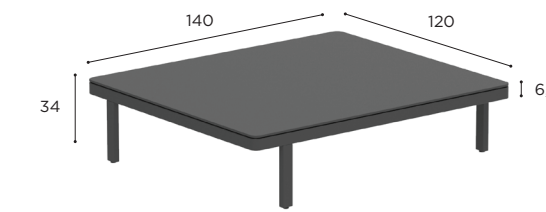

# ALURA LOUNGE SPECIFICATIONS

LOUNGE TABLE	
REF:	ALRL 140...
VOLUME:	0,15 m <sup>3</sup>
WEIGHT:	22,5 kg
INFO:	ASSEMBLING NEEDED

LOUNGE TABLE	
REF:	ALRL 140 LTL...
VOLUME:	0,15 m <sup>3</sup>
WEIGHT:	19 kg
INFO:	ASSEMBLING NEEDED

# ALURA LOUNGE SPECIFICATIONS

LOUNGE TABLE	
REF:	ALRL 140 LTH...
VOLUME:	0,16 m <sup>3</sup>
WEIGHT:	19,8 kg
INFO:	ASSEMBLING NEEDED

TABLE TOP	
REF:	ALRL 140 TOP...
WEIGHT:	24 kg