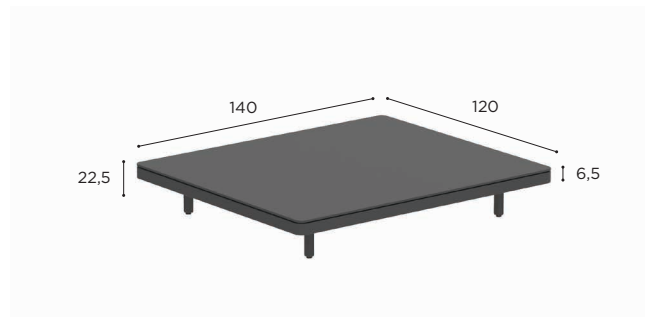

ALURA LOUNGE SPECIFICATIONS

LOUNGE TABLE	
REF:	ALRL 140...
VOLUME:	0,15 m³
WEIGHT:	22,5 kg
INFO:	ASSEMBLING NEEDED

LOUNGE TABLE	
REF:	ALRL 140 LTL...
VOLUME:	0,15 m³
WEIGHT:	19 kg
INFO:	ASSEMBLING NEEDED