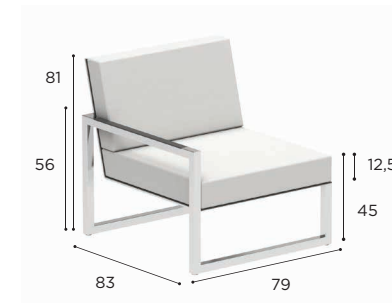

ONE SEATER MODULAR ELEMENT	
REF:	NNXL 80T...
VOLUME:	0,55 m <sup>3</sup>
WEIGHT:	21,3 kg

RIGHT CORNER MODULAR ELEMENT	
REF:	NNXL 80RT...
VOLUME:	0,55 m <sup>3</sup>
WEIGHT:	23,4 kg
INFO:	OPTIONAL TEAK ARMRESTS BRONZE FRAME INCLUDES OILED TEAK ARMRESTS