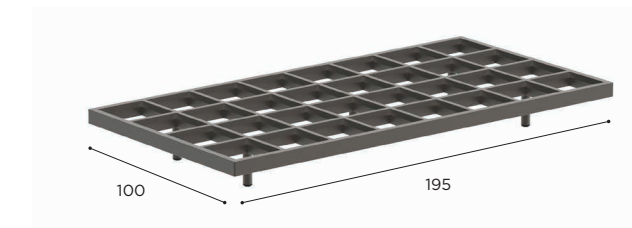

LOUNGE ELEMENT 220	
REF:	MZX 220...
VOLUME:	0,18 m³
WEIGHT:	31 kg
INFO:	5 LEGS INCLUDED ASSEMBLING NEEDED