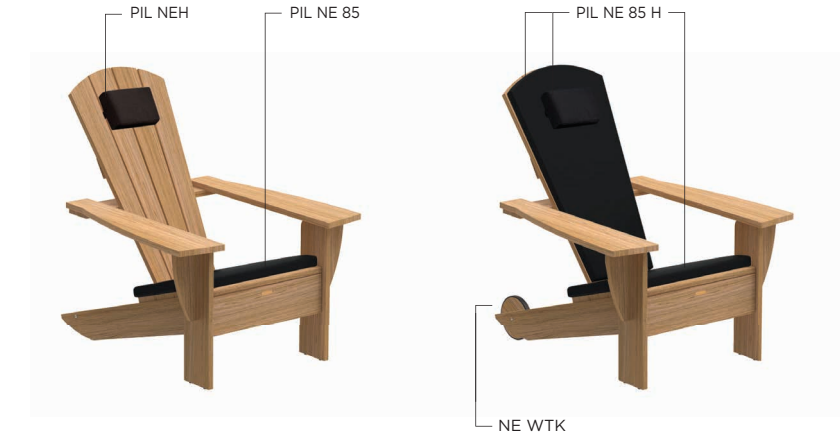

LOUNGE CHAIR	
REF:	NEH 85TK
VOLUME:	0,19 m³
WEIGHT:	24 kg
INFO:	ASSEMBLING NEEDED