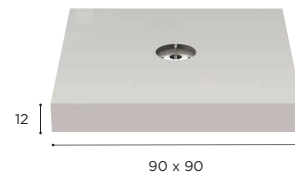

SHADY X-CENTRIC SPECIFICATIONS

Design by Kris Van Puyvelde

SHADY X-CENTRIC	
REF:	SHAX...
VOLUME:	0,2 m³
INFO:	COVERBAG INCLUDED TUBE & GRANITE BASE INCLUDED
	OPTIONAL MOBILE BASE (MOB X)

	WEIGHT
Ø 4	28,0 Kg
3 x 4	31,0 Kg

OPTIONAL MOBILE BASE	
REF:	MOB X...
WEIGHT:	188 kg
INFO:	STAINLESS STEEL OR COATED ALUMINIUM COVER NYLON WHEELS AND DETACHABLE HANDLE FOR MOVING AROUND ON THE TERRACE CONCRETE WEIGHTS INCLUDED

		STAINLESS STEEL POLE + TEAK RIBS		EP STAINLESS STEEL POLE + TEAK RIBS					
		SS	W	EP	W				
Ø 4		SHAX 40 ... € 5.699		SHAX 40 EP ... € 6.049					
3 x 4		SHAX 40R ... € 5.899		SHAX 40R EP ... € 6.249					
TEXTILE COLOURS									
		... WU	... EU	... BU	... ROU	... MU	... CAU	... FOU	... ZU

STAINLESS STEEL COVER		COATED ALUMINIUM COVER		
SS	EP	W	CAU	A
MOB X € 549	MOB X EP € 699	MOB X W € 599	MOB X C € 599	MOB X B € 599

PARASOL BASE & TUBE SPECIFICATIONS

ALL BASE & TUBE COMBINATIONS ARE POSSIBLE

COATED METALIZED STEEL BASE	
REF:	CEY V 75SC...
VOLUME:	0,015 m³
WEIGHT:	41,5 kg

COATED METALIZED STEEL BASE	
REF:	CEY V 70SC...
VOLUME:	0,015 m³
WEIGHT:	40 kg

COATED METALIZED STEEL BASE	
REF:	CEY V 100SC...
VOLUME:	0,020 m³
WEIGHT:	74 kg

STAINLESS STEEL BASE	
REF:	CEY V 70 IP...
VOLUME:	0,020 m³
WEIGHT:	34 kg

GRANITE BASE	
REF:	CEY V 70 HBP
VOLUME:	0,020 m³
WEIGHT:	54 kg

GRANITE BASE	
REF:	CEY V 70 RBP
VOLUME:	0,020 m³
WEIGHT:	43 kg

MOBY BASE	
REF:	MOB 65...
WEIGHT:	23 kg + BALLAST
INFO:	BRUSHED STAINLESS STEEL BODY NYLON WHEELS AND DETACHABLE HANDLE FOR MOVING AROUND ON THE TERRACE TO BE FILLED WITH GRAVEL FOR ADDED WEIGHT POLISHED STAINLESS STEEL TUBE INCLUDED

COATED METALIZED STEEL		
WR	S	A
CEY V 75RSC WR € 729	CEY V 75RSC S € 729	CEY V 75RSC A € 729
OPTIONAL WHEELSET (SS)		
CEY V WS € 169		

COATED METALIZED STEEL		
WR	S	A
CEY V 70SC WR € 569	CEY V 70SC S € 569	CEY V 70SC A € 569
OPTIONAL WHEELSET (SS)		
CEY V WS € 169