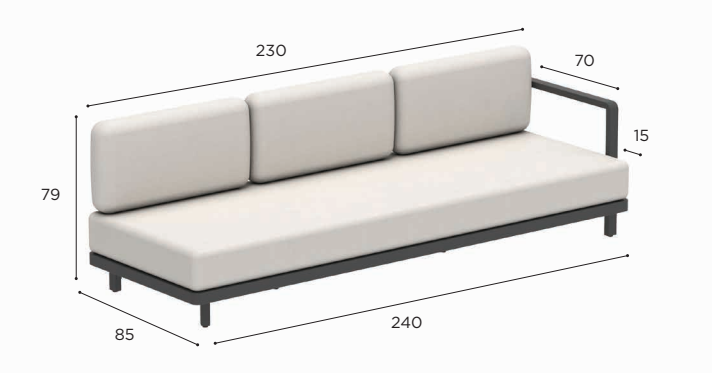

L/R ARM MODULE	
REF:	ALRL 240 (LT/RT)...
VOLUME:	1,7 m³
WEIGHT:	49 kg
INFO:	ASSEMBLING NEEDED

LEFT