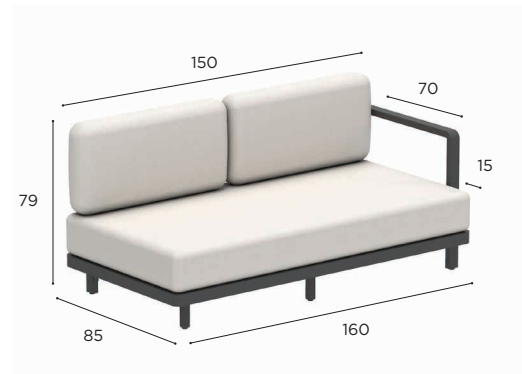

L/R ARM MODULE	
REF:	ALRL 160 (LT/RT)...
VOLUME:	1,1 m³
WEIGHT:	34 kg
INFO:	ASSEMBLING NEEDED

LEFT

RIGHT