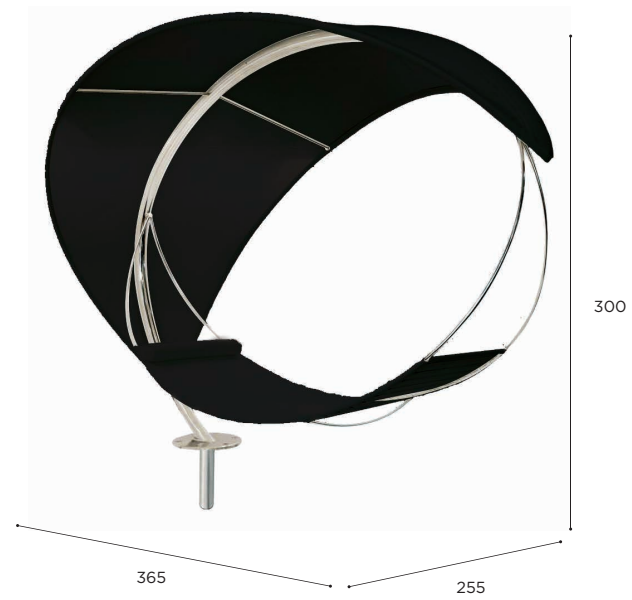

WAVE SPECIFICATIONS

HAMMOCK	
REF:	WV EP...
VOLUME:	3,85 m³
WEIGHT:	238 kg
INFO:	ASSEMBLING NEEDED