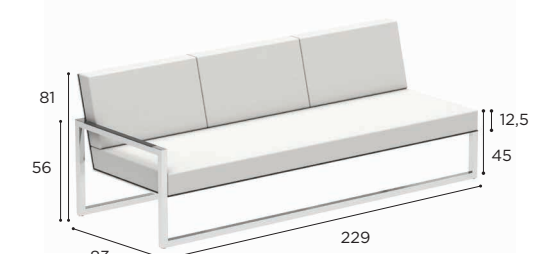

THREE SEATER RIGHT MODULAR ELEMENT	
REF:	NNXL 240RT..
VOLUME:	1,54 m³
WEIGHT:	54 kg
INFO:	OPTIONAL TEAK ARMRESTS BRONZE FRAME INCLUDES OILED TEAK ARMRESTS