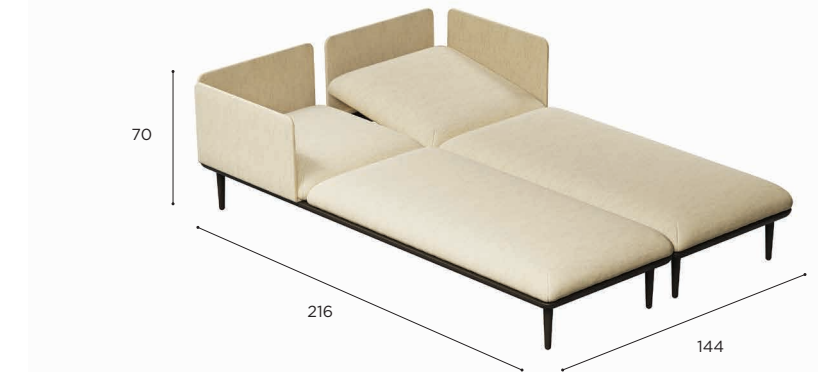

SET 06	
REF:	STYL SET 06
INCLUDED:	
2 x	STYL 210 PBA
4 x	STYL 64V
1 x	STYL CONNECTSET A
2 x	PIL CLYL 70 SED
2 x	PIL CLYL 140 SED
4 x	PIL STYL 64V UPH (CAT. A)
PRICE FOR ANTHRACITE COATED ALUMINIUM FRAME, CAT. A UPHOLSTERY AND STANDARD CUSHIONS	
DECO CUSHIONS NOT INCLUDED!	

STYL SET 06
€ 8.509