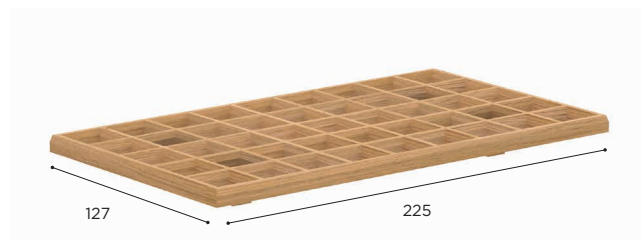

MOZAIX LOUNGE SPECIFICATIONS

LOUNGE ELEMENT 125	
REF:	MZX 125...
VOLUME:	0,14 m³
WEIGHT:	27 kg
INFO:	4 LEGS INCLUDED ASSEMBLING NEEDED

LOUNGE ELEMENT 150	
REF:	MZX 150...
VOLUME:	0,16 m³
WEIGHT:	32 kg
INFO:	4 LEGS INCLUDED ASSEMBLING NEEDED

LOUNGE ELEMENT 200	
REF:	MZX 200...
VOLUME:	0,22 m³
WEIGHT:	42 kg
INFO:	5 LEGS INCLUDED ASSEMBLING NEEDED

LOUNGE ELEMENT 225	
REF:	MZX 225...
VOLUME:	0,24 m³
WEIGHT:	47 kg
INFO:	5 LEGS INCLUDED ASSEMBLING NEEDED

MAHOGANY OILED TEAK	TEAK
MHOT	W
MZX 125 MHOTFR € 1.599	MZX 125 WFR € 2.499

MAHOGANY OILED TEAK	TEAK
MHOT	W
MZX 150 MHOTFR € 1.849	MZX 150 WFR € 2.949

MAHOGANY OILED TEAK	TEAK
MHOT	W
MZX 200 MHOTFR € 2.299	MZX 200 WFR € 3.599

MAHOGANY OILED TEAK	TEAK
MHOT	W
MZX 225 MHOTFR € 2.669	MZX 225 WFR € 3.999

MOZAIX LOUNGE SPECIFICATIONS

LOUNGE ELEMENT 100	
REF:	MZX 100...
VOLUME:	0,09 m³
WEIGHT:	16 kg
INFO:	4 LEGS INCLUDED ASSEMBLING NEEDED

LOUNGE ELEMENT 145	
REF:	MZX 145...
VOLUME:	0,12 m³
WEIGHT:	22 kg
INFO:	4 LEGS INCLUDED ASSEMBLING NEEDED

LOUNGE ELEMENT 195	
REF:	MZX 195...
VOLUME:	0,16 m³
WEIGHT:	28 kg
INFO:	5 LEGS INCLUDED ASSEMBLING NEEDED

LOUNGE ELEMENT 220	
REF:	MZX 220...
VOLUME:	0,18 m³
WEIGHT:	31 kg
INFO:	5 LEGS INCLUDED ASSEMBLING NEEDED

STANDARD / ON REQUEST

COATED ALUMINIUM			
WR	S	BR	A
MZX 100 WR € 1.449	MZX 100 S € 1.449	MZX 100 BR € 1.349	MZX 100 A € 1.449

COATED ALUMINIUM			
WR	S	BR	A
MZX 145 WR € 1.899	MZX 145 S € 1.899	MZX 145 BR € 1.799	MZX 145 A € 1.899

COATED ALUMINIUM			
WR	S	BR	A
MZX 195 WR € 2.449	MZX 195 S € 2.449	MZX 195 BR € 2.299	MZX 195 A € 2.449

COATED ALUMINIUM			
WR	S	BR	A
MZX 220 WR € 2.749	MZX 220 S € 2.749	MZX 220 BR € 2.599	MZX 220 A € 2.749