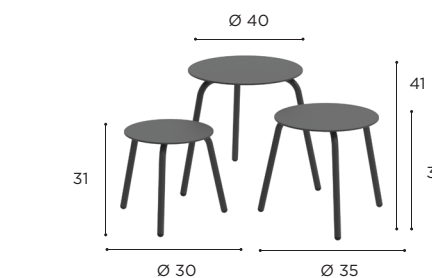

SIDE TABLES	
REF:	SAM T3...
VOLUME:	0,105 m³
WEIGHT:	6,5 kg / 14,33 Lbs (SET)