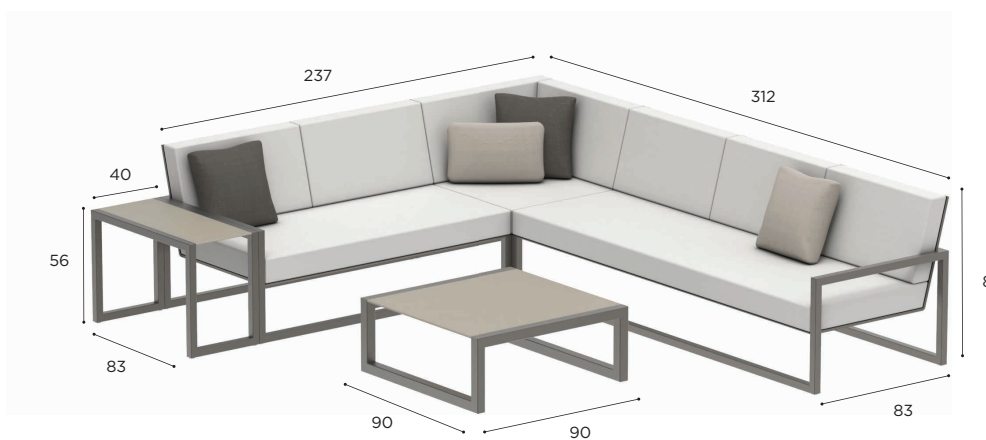

NNXL SET 04
€ 15.964

SET 05	
REF:	NNXL SET 05
INCLUDED:	
1 x	NNXL 80CT + CUSHIONS (3 pcs)
1 x	NNXL 240LT + CUSHIONS (4 pcs)
1 x	NNXL 160RT + CUSHIONS (3 pcs)
1 x	NNXL 40S CSPG
1 x	NNX 90T CSPG
PRICE FOR COATED ALUMINIUM (W/S/A) FRAME AND STANDARD CUSHIONS	
DECO CUSHIONS NOT INCLUDED!