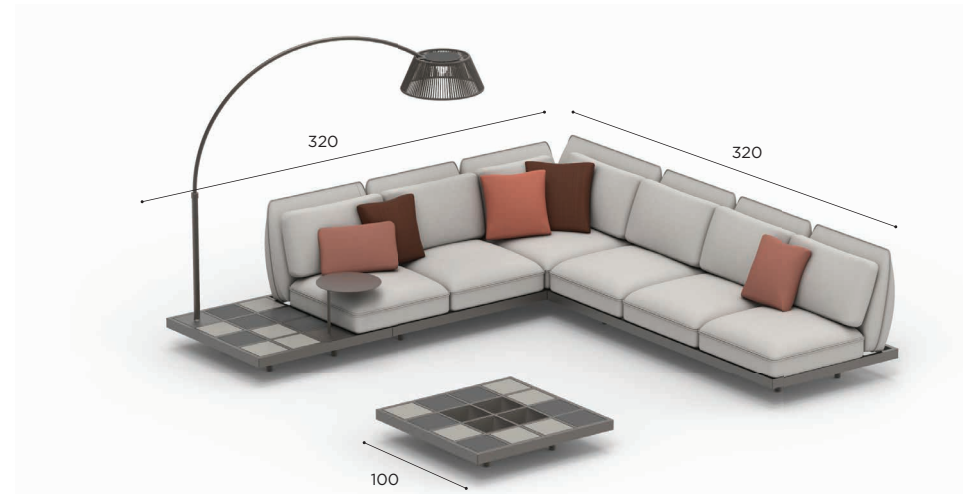

MOZAIX LOUNGE SETS

SET 01	
REF:	MZX AL SET 01
INCLUDED:	
2 x	MZX100 BR
2 x	MZX220 BR
6 x	PIL MZX 33UED (STANDARD CAT.)
6 x	PIL MZX 31VHUED (STANDARD CAT.)
1 x	PIL MZX 41VHUED (STANDARD CAT.)
6 x	PIL MZX 75P (STANDARD CAT.)
1 x	PIL MZX 60P (STANDARD CAT.)
PRICE FOR LOUNGE MODULE + CUSHIONS DECO CUSHIONS & ACCESSORIES NOT INCLUDED!	

MZX AL SET 01
€ 21.616

SET 02	
REF:	MZX AL SET 02
INCLUDED:	
2 x	MZX 100 BR
3 x	MZX 220 BR
8 x	PIL MZX 33UED (STANDARD CAT.)
8 x	PIL MZX 31VHUED (STANDARD CAT.)
1 x	PIL MZX 41VHUED (STANDARD CAT.)
8 x	PIL MZX 75P (STANDARD CAT.)
1 x	PIL MZX 60P (STANDARD CAT.)
PRICE FOR LOUNGE MODULE + CUSHIONS DECO CUSHIONS & ACCESSORIES NOT INCLUDED!