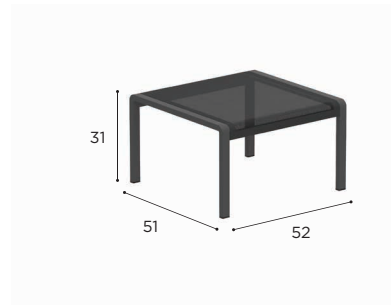

ARM CHAIR	
REF:	ALR 55 T...
VOLUME:	0,38 m³ (4)
WEIGHT:	9,9 kg (1)
INFO:	STACKABLE OPTIONAL TEAK ARMRESTS

		COATED ALUMINIUM		
		W	S	A
BATYLINE	WU	ALR 55 TWWU € 569		
	PG		ALR 55 TSPG € 569	
	ZU			ALR 55 TAZU € 569
ALR 55 T ARWSET (TEAK ARMRESTS) € 30				
CUSHIONS				
PIL ALR 55 T... (SEAT + BACK)				
CAT. A			€ 125	
CAT. B			€ 150	
CAT. C			€ 175	

BAR CHAIR	
REF:	ALR 43 T...
VOLUME:	0,5 m³ (4)
WEIGHT:	9,8 kg (1)
INFO:	STACKABLE OPTIONAL TEAK ARMRESTS LOWERED FRAME <b>ON REQUEST</b>

		COATED ALUMINIUM		
		W	S	A
BATYLINE	WU	ALR 43 TWWU € 739		
	PG		ALR 43 TSPG € 739	
	ZU			ALR 43 TAZU € 739
ALR 43 T ARWSET (TEAK ARMRESTS) € 30				
CUSHIONS				
PIL ALR 43 T... (SEAT + BACK)				
CAT. A			€ 110	
CAT. B			€ 132	
CAT. C			€ 154	
LOWERED FRAME (SURCHARGE) € 100				

## ALURA SPECIFICATIONS

FOOTREST	
REF:	ALR F T...
VOLUME:	0,15 m³ (4)
WEIGHT:	3,1 kg (1)
INFO:	STACKABLE

LOW CHAIR	
REF:	ALR 77 T...
VOLUME:	0,44 m³ (4)
WEIGHT:	9,5 kg (1)
INFO:	STACKABLE OPTIONAL TEAK ARMRESTS