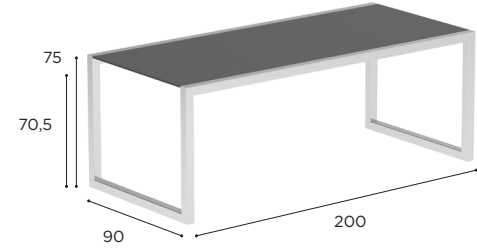

TABLE	
REF:	NNX 200...
VOLUME:	1,43 m³
WEIGHT:	C: 66 kg W: 52 kg

	BRUSHED STAINLESS STEEL	ELECTROPOLISHED STAINLESS STEEL	COATED STAINLESS STEEL				
	SS	EP	W	S	BR	A	
WU	NNX 200 CWU € 3.359	NNX 200 CEPWU € 3.709	NNX 200 CWWU € 3.359				
CERAMIC	CD	NNX 200 CCD € 4.209	NNX 200 CEPCD € 4.559	NNX 200 CWCD € 4.209	NNX 200 CSCD € 4.209	NNX 200 CBRCD € 4.209	NNX 200 CACD € 4.209
	CL	NNX 200 CCL € 4.209	NNX 200 CEPCL € 4.559	NNX 200 CWCL € 4.209	NNX 200 CSCL € 4.209	NNX 200 CBRCL € 4.209	NNX 200 CACL € 4.209
	TG	NNX 200 CTG € 3.159	NNX 200 CEPTG € 3.509				
	PG			NNX 200 CSPG € 3.259			
	TS	NNX 200 CTS € 4.209	NNX 200 CEPTS € 4.559	NNX 200 CWTS € 4.209	NNX 200 CSTS € 4.209	NNX 200 CBRSTS € 4.209	NNX 200 CATS € 4.209
	TM	NNX 200 CTM € 4.209	NNX 200 CEPTM € 4.559	NNX 200 CWTM € 4.209	NNX 200 CSTM € 4.209	NNX 200 CBRSTM € 4.209	NNX 200 CATM € 4.209
	NM	NNX 200 CNM € 4.159	NNX 200 CEPNM € 4.509			NNX 200 CBRNM € 4.159	NNX 200 CANM € 4.159
	ZU	NNX 200 CZU € 3.359	NNX 200 CEPZU € 3.709				NNX 200 CAZU € 3.359
TEAK	W	NNX 200 W € 3.409	NNX 200 WEP € 3.759	NNX 200 WW € 3.409	NNX 200 WS € 3.409	NNX 200 WBR € 3.409	NNX 200 WA € 3.409

EXTENDABLE TABLE	
REF:	NNX 270...
VOLUME:	1,02 m³
WEIGHT:	80 kg
INFO:	EXTENDABLE WHEELS