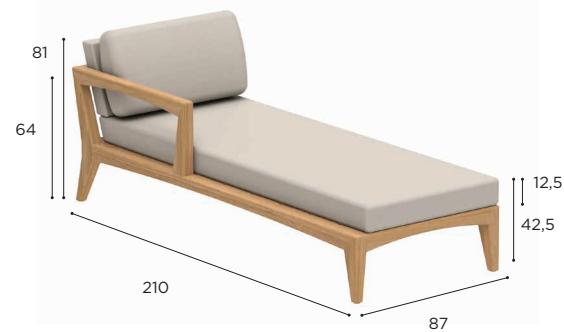

## ZENHIT LOUNGE SPECIFICATIONS

THREE SEATER RIGHT	
REF:	ZNTL 240R...
VOLUME:	1,33 m <sup>3</sup>
WEIGHT:	50 kg

THREE SEATER LEFT	
REF:	ZNTL 240L...
VOLUME:	1,33 m <sup>3</sup>
WEIGHT:	50 kg

DAYBED RIGHT	
REF:	ZNTL DBR...
VOLUME:	0,55 m <sup>3</sup>
WEIGHT:	40 kg