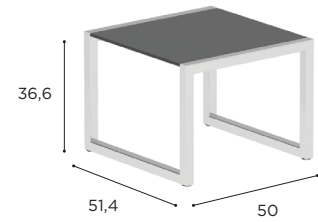

NINIX SPECIFICATIONS

SIDE TABLE	
REF:	NNX 50...
VOLUME:	0,13 m³
WEIGHT:	C: 10 kg W: 7,5 kg

		BRUSHED STAINLESS STEEL	ELECTROPOLISHED STAINLESS STEEL	COATED STAINLESS STEEL				
		SS	EP	W	S	BR	A	
CERAMIC	WU	NNX 50 CWU € 729	NNX 50 CEPWU € 829	NNX 50 CWWU € 729				
	CD	NNX 50 CCD € 929	NNX 50 CEPCD € 1.029	NNX 50 CWCD € 929	NNX 50 CSCD € 929	NNX 50 CBRCD € 929	NNX 50 CACD € 929	
	CL	NNX 50 CCL € 929	NNX 50 CEPCL € 1.029	NNX 50 CWCL € 929	NNX 50 CSCL € 929	NNX 50 CBRCL € 929	NNX 50 CACL € 929	
	TG	NNX 50 CTG € 729	NNX 50 CEPTG € 829					
	PG				NNX 50 CSPG € 729			
	TS	NNX 50 CTS € 929	NNX 50 CEPTS € 1.029	NNX 50 CWTS € 929	NNX 50 CSTS € 929	NNX 50 CBRTS € 929	NNX 50 CATS € 929	
	TM	NNX 50 CTM € 929	NNX 50 CEPTM € 1.029	NNX 50 CWTM € 929	NNX 50 CSTM € 929	NNX 50 CBRTM € 929	NNX 50 CATM € 929	
	NM	NNX 50 CNM € 929	NNX 50 CEPNM € 1.029			NNX 50 CBRNM € 929	NNX 50 CANM € 929	
	ZU	NNX 50 CZU € 729	NNX 50 CEPZU € 829				NNX 50 CAZU € 729	
	TEAK	W	NNX 50 € 629	NNX 50 EP € 729	NNX 50 WW € 629	NNX 50 WS € 629	NNX 50 WBR € 629	NNX 50 WA € 629