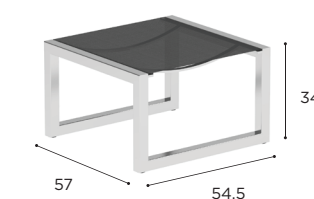

BRUSHED STAINLESS STEEL	ELECTROPOLISHED STAINLESS STEEL	W	COATED STAINLESS STEEL		
				S	BR	A
BATYLINE	WU	NNX 55 TWU € 849	NNX 55 TEPWU € 949	NNX 55 TWWU € 849		
	CAU	NNX 55 TCAU € 849	NNX 55 TEPCAU € 949			
	PG			NNX 55 TSPG € 849		
	ZU	NNX 55 TZU € 849	NNX 55 TEPZU € 949			NNX 55 TAZU € 849
	GRP				NNX 55 TBRGRP € 849	
NNX 55T ARWSET (TEAK ARMRESTS)						
				€ 30		
CUSHIONS						
PIL NNX55T ... (SEAT + BACK)						
CAT. A				€ 120		
CAT. B				€ 144		
CAT. C				€ 168		

	BRUSHED STAINLESS STEEL	ELECTROPOLISHED STAINLESS STEEL	W	COATED STAINLESS STEEL		
				S	BR	A
BATYLINE	WU	NNX 77 TWU € 1.159	NNX 77 TEPWU € 1.359	NNX 77 TWWU € 1.159		
	CAU	NNX 77 TCAU € 1.159	NNX 77 TEPCAU € 1.359			
	PG			NNX 77 TSPG € 1.159		
	ZU	NNX 77 TZU € 1.159	NNX 77 TEPZU € 1.359			NNX 77 TAZU € 1.159
	GRP				NNX 77 TBRGRP € 1.159	
NNX 77T ARWSET (TEAK ARMRESTS)						
				€ 50		
CUSHIONS						
PIL NNX77T ... (SEAT + BACK)						
CAT. A				€ 140		
CAT. B				€ 168		
CAT. C				€ 196		

	BRUSHED STAINLESS STEEL	ELECTROPOLISHED STAINLESS STEEL	W	COATED STAINLESS STEEL		
				S	BR	A
BATYLINE	WU	NNX F TWU € 559	NNX F TEPWU € 659	NNX F TWWU € 559		
	CAU	NNX F TCAU € 559	NNX F TEPCAU € 659			
	PG			NNX F TSPG € 559		
	ZU	NNX F TZU € 559	NNX F TEPZU € 659			NNX F TAZU € 559
	GRP				NNX F TBRGRP € 559