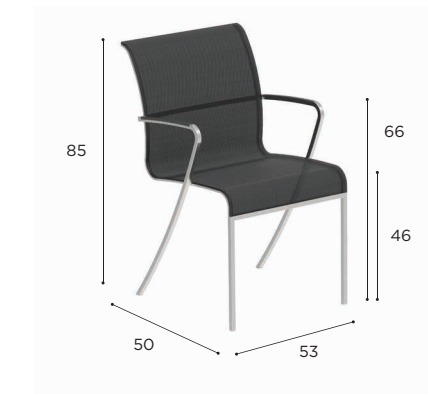

QT SPECIFICATIONS

STANDARD / ON REQUEST

DINING CHAIR	
REF:	QT 55T...
VOLUME:	0,31 m³ (4)
WEIGHT:	8,6 kg (1)
INFO:	STACKABLE OPTIONAL TEAK ARMRESTS