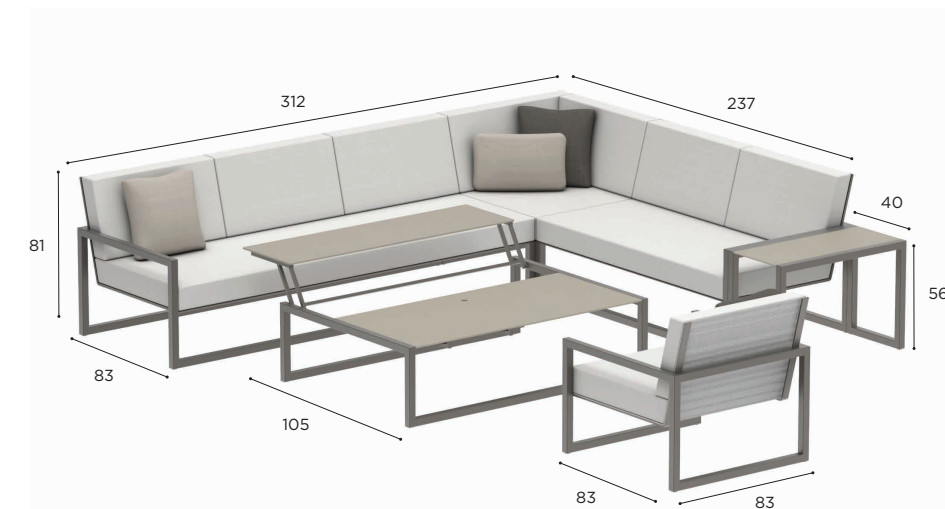

NNXL SET 02
€ 12.461

SET 03	
REF:	NNXL SET 03
INCLUDED:	1 x NNXL 240RT + CUSHIONS (4 pcs) 1 x NNXL80CT + CUSHIONS (3 pcs) 1 x NNXL160LT + CUSHIONS (3 pcs) 1 x NNXL100T + CUSHIONS (2 pcs) 1 x NNXL 40S CSPG 1 x NNXL150T CSPG
PRICE FOR COATED ALUMINIUM (W/S/A) FRAME AND STANDARD CUSHIONS	
DECO CUSHIONS NOT INCLUDED!