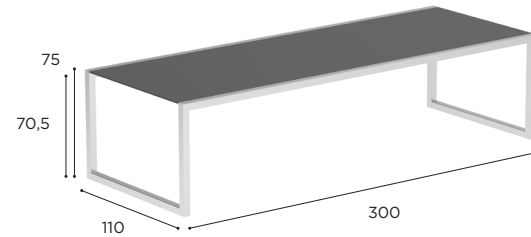

BRUSHED STAINLESS STEEL	ELECTROPOLISHED STAINLESS STEEL	COATED STAINLESS STEEL				
	SS	EP	W	S	BR	A	
WU	NNX 300 CWU € 5.899	NNX 300 CEPWU € 6.549	NNX 300 CWWU € 5.899				
CERAMIC	CD	NNX 300 CCD € 6.999	NNX 300 CEPCD € 7.649	NNX 300 CWCD € 6.999	NNX 300 CSCD € 6.999	NNX 300 CBRCD € 6.999	NNX 300 CACD € 6.999
	CL	NNX 300 CCL € 6.999	NNX 300 CEPCL € 7.649	NNX 300 CWCL € 6.999	NNX 300 CSCL € 6.999	NNX 300 CBRCL € 6.999	NNX 300 CACL € 6.999
	TG	NNX 300 CTG € 5.549	NNX 300 CEPTG € 6.199				
	PG			NNX 300 CSPG € 5.699			
	TS	NNX 300 CTS € 6.999	NNX 300 CEPTS € 7.649	NNX 300 CWTS € 6.999	NNX 300 CSTS € 6.999	NNX 300 CBRSTS € 6.999	NNX 300 CATS € 6.999
	TM	NNX 300 CTM € 6.999	NNX 300 CEPTM € 7.649	NNX 300 CWTM € 6.999	NNX 300 CSTM € 6.999	NNX 300 CBRSTM € 6.999	NNX 300 CATM € 6.999
	NM	NNX 300 CNM € 7.099	NNX 300 CEPNM € 7.749			NNX 300 CBRNM € 7.099	NNX 300 CANM € 7.099
	ZU	NNX 300 CZU € 5.899	NNX 300 CEPZU € 6.549				NNX 300 CAZU € 5.899
TEAK	W	NNX 300 W € 5.399	NNX 300 WEP € 6.049	NNX 300 WW € 5.399	NNX 300 WS € 5.399	NNX 300 WBR € 5.399	NNX 300 WA € 5.399

EXTENDABLE TABLE	
REF:	NNX 360...
VOLUME:	1,92 m³
WEIGHT:	C: 132 kg W: 83 kg
INFO:	EXTENDABLE WHEELS