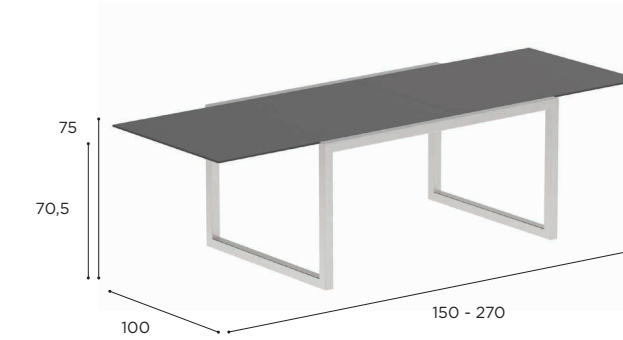

BRUSHED STAINLESS STEEL	ELECTROPOLISHED STAINLESS STEEL	COATED STAINLESS STEEL		
	SS	EP	W	S	A
WU	NNX 270 CWU * € 4.949	NNX 270 CEPWU * € 5.299	NNX 270 CWWU * € 4.949		
CERAMIC	PG			NNX 270 CSPG * € 4.849	
	ZU	NNX 270 CZU * € 4.949	NNX 270 CEPZU * € 5.299		NNX 270 CAZU * € 4.949

TABLE	
REF:	NNX 300...
VOLUME:	2,25 m³
WEIGHT:	C: 143 kg