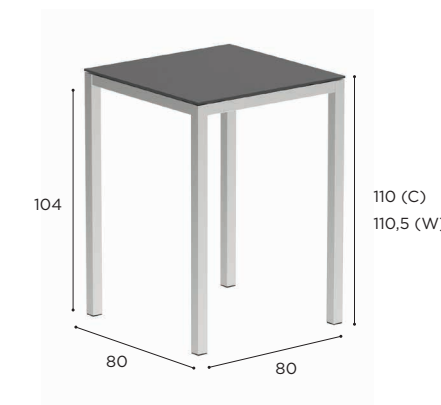

BRUSHED STAINLESS STEEL	ELECTROPOLISHED STAINLESS STEEL	COATED ALUMINIUM				
	SS	EP	W	S	A		
CERAMIC	WU	TBL 80H CWU € 1.629	TBL 80H CEPWU € 1.729	TBL 80H CWWU € 1.579			
	BS	TBL 80H CBS € 1.829	TBL 80H CEPBS € 1.929	TBL 80H CWBS € 1.779	TBL 80H CSBS € 1.779	TBL 80H CABS € 1.779	
	CD	TBL 80H CCD € 1.879	TBL 80H CEP CD € 1.979	TBL 80H CWCD € 1.829	TBL 80H CSCD € 1.829	TBL 80H CACD € 1.829	
	TG	TBL 80H CTG € 1.549	TBL 80H CEPTG € 1.649	TBL 80H CWTG € 1.499	TBL 80H CSTG € 1.499	TBL 80H CATG € 1.499	
	CL	TBL 80H CCL € 1.879	TBL 80H CEPCL € 1.979	TBL 80H CWCL € 1.829	TBL 80H CSCL € 1.829	TBL 80H CACL € 1.829	
	TS	TBL 80H CTS € 1.879	TBL 80H CEPTS € 1.979	TBL 80H CWTS € 1.829	TBL 80H CSTS € 1.829	TBL 80H CATS € 1.829	
	TM	TBL 80H CTM € 1.879	TBL 80H CEPTM € 1.979	TBL 80H CWTM € 1.829	TBL 80H CSTM € 1.829	TBL 80H CATM € 1.829	
	PG	TBL 80H CPG € 1.629	TBL 80H CEP PG € 1.729		TBL 80H CSPG € 1.579		
	NM	TBL 80H CNM € 1.979	TBL 80H CEPNM € 2.079	TBL 80H CWNM € 1.929	TBL 80H CSNM € 1.929	TBL 80H CANM € 1.929	
	ZU	TBL 80H CZU € 1.629	TBL 80H CEPZU € 1.729			TBL 80H CAZU € 1.579	
	TEAK	W	TBL 80H W € 1.529	TBL 80H WEP € 1.629	TBL 80H WW € 1.479	TBL 80H WS € 1.479	TBL 80H WA € 1.479