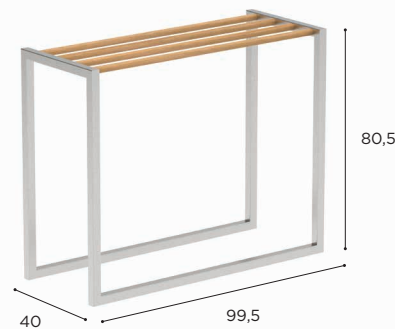

BRUSHED STAINLESS STEEL	ELECTROPOLISHED STAINLESS STEEL	COATED STAINLESS STEEL			
	SS	EP	W	S	BR	A
TEAK						
W	NNX TR € 769	NNX TR EP € 849	NNX TR W € 819	NNX TR S € 819	NNX TR BR € 819	NNX TR A € 769