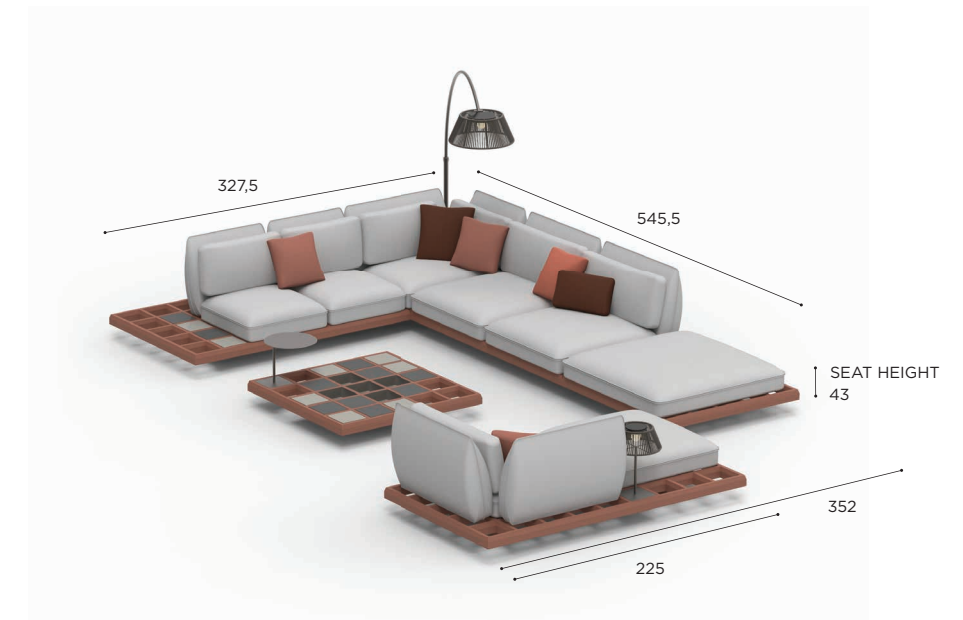

MZX SET 04
€ 32.159

SET 05	
REF:	MZX SET 05
INCLUDED:	
2 x	MZX 125 MHOTFR
3 x	MZX 225 MHOTFR
5 x	PIL MZX 33UED (STANDARD CAT.)
2 x	PIL MZX 44UED (STANDARD CAT.)
5 x	PIL MZX 31VHUED (STANDARD CAT.)
2 x	PIL MZX 41VHUED (STANDARD CAT.)
1 x	PIL MZX 100P (STANDARD CAT.)
5 x	PIL MZX 75P (STANDARD CAT.)
1 x	PIL MZX 60P (STANDARD CAT.)
PRICE FOR LOUNGE MODULE + CUSHIONS DECO CUSHIONS & ACCESSORIES NOT INCLUDED!