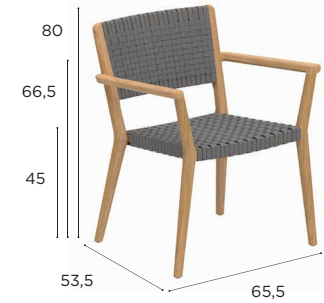

## VITA SPECIFICATIONS

DINING CHAIR	
REF:	VIT 55R...
VOLUME:	0,56 m <sup>3</sup> (4)
WEIGHT:	7,25 kg (1)
INFO:	STACKABLE

TEAK + WOVEN FIBER	
W	
VIT 55R *	
€ 899	

RELAX CHAIR	
REF:	VIT 60R...
VOLUME:	0,94 m <sup>3</sup> (2)
WEIGHT:	13,5 kg (1)
INFO:	HEADCUSHION INCLUDED STACKABLE