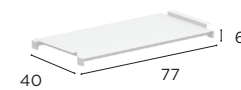

TRAY	
REF:	VGRL TRAY...
VOLUME:	0,02 m³
WEIGHT:	3,2 kg