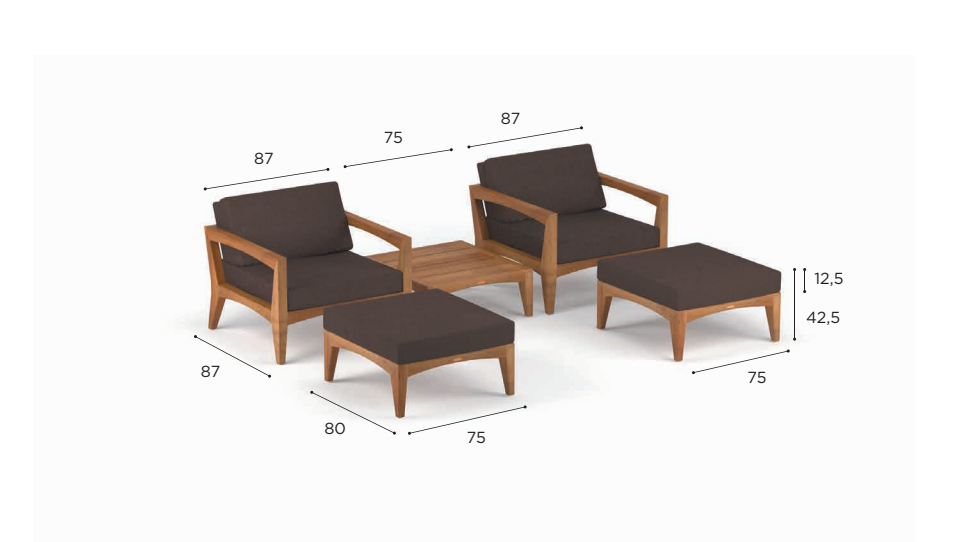

SET 06	
REF:	ZNTL SET 06
INCLUDED:	
2 x	ZNTL 100
3 x	ZNTL 75T
2 x	PIL ZNTL 100 (3pcs)
2 x	PIL ZNTL 75T... (1pc)
PRICE FOR STANDARD CUSHIONS	

ZNTL SET 06
€ 9.945