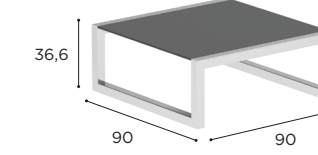

BRUSHED STAINLESS STEEL	ELECTROPOLISHED STAINLESS STEEL	COATED ALUMINIUM				
		SS	EP	W	S	BR	A	
CERAMIC	WU	NNX 90T CWU € 1.669	NNX 90T CEPWU € 1.769	NNX 90T CWWU € 1.589				
	CD	NNX 90T CCD € 2.019	NNX 90T CEPCD € 2.119	NNX 90T CWCD € 1.939	NNX 90T CSCD € 1.939	NNX 90T CBRCD € 1.939	NNX 90T CACD € 1.939	
	CL	NNX 90T CCL € 2.019	NNX 90T CEPCL € 2.119	NNX 90T CWCL € 1.939	NNX 90T CSCL € 1.939	NNX 90T CBRCL € 1.939	NNX 90T CACL € 1.939	
	TG	NNX 90T CTG € 1.619	NNX 90T CEPTG € 1.719					
	PG				NNX 90T CSPG € 1.589			
	TS	NNX 90T CTS € 2.019	NNX 90T CEPTS € 2.119	NNX 90T CWTS € 1.939	NNX 90T CSTS € 1.939	NNX 90T CBRTS € 1.939	NNX 90T CATS € 1.939	
	TM	NNX 90T CTM € 2.019	NNX 90T CEPTM € 2.119	NNX 90T CWTM € 1.939	NNX 90T CSTM € 1.939	NNX 90T CBRTM € 1.939	NNX 90T CATM € 1.939	
	NM	NNX 90T CNM € 2.069	NNX 90T CEPNM € 2.169			NNX 90T CBRNM € 1.989	NNX 90T CANM € 1.989	
	ZU	NNX 90T CZU € 1.669	NNX 90T CEPZU € 1.769				NNX 90T CAZU € 1.589	
	TEAK	W	NNX 90T € 1.469	NNX 90T EP € 1.569	NNX 90T WW € 1.389	NNX 90T WS € 1.389	NNX 90T WBR € 1.389	NNX 90T WA € 1.389

TABLE	
REF:	NNX 90...
VOLUME:	0,64 m³
WEIGHT:	C: 37 kg W: 29 kg