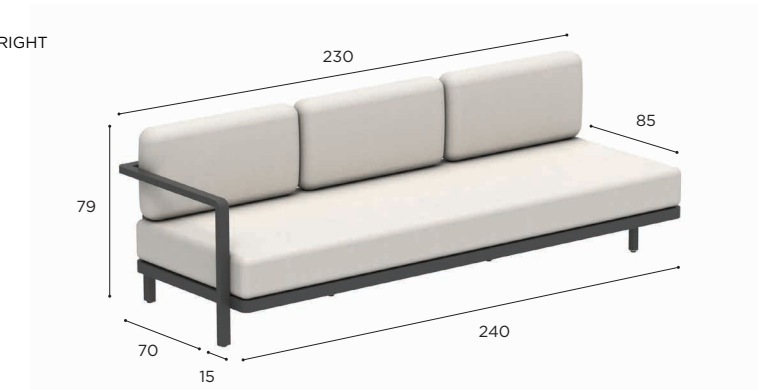

ALURA LOUNGE SPECIFICATIONS

TWO SEATER	
REF:	ALRL 160 T...
VOLUME:	1,1 m³
WEIGHT:	35 kg
INFO:	ASSEMBLING NEEDED

L/R ARM MODULE	
REF:	ALRL 160 (LT/RT)...
VOLUME:	1,1 m³
WEIGHT:	34 kg
INFO:	ASSEMBLING NEEDED

LEFT

RIGHT

COATED ALUMINIUM				
		WR	S	A
BATYLINE	WU	ALRL 160 TWRWU € 1.759		
	PG		ALRL 160 TSPG € 1.759	
	ZU			ALRL 160 TAZU € 1.659
CUSHIONS				
PIL ALRL 160 SET ED... (3 pcs)				
STAND.		€ 1.605		
CAT. A		€ 1.425		
CAT. B		€ 1.710		
CAT. C		€ 1.995		

ALURA LOUNGE SPECIFICATIONS

THREE SEATER	
REF:	ALRL 240 T...
VOLUME:	1,7 m³
WEIGHT:	50 kg
INFO:	ASSEMBLING NEEDED

L/R ARM MODULE	
REF:	ALRL 240 (LT/RT)...
VOLUME:	1,7 m³
WEIGHT:	49 kg
INFO:	ASSEMBLING NEEDED

LEFT

RIGHT

STANDARD / ON REQUEST

COATED ALUMINIUM				
		WR	S	A
BATYLINE	WU	ALRL 240 TWRWU € 2.499		
	PG		ALRL 240 TSPG € 2.499	
	ZU			ALRL 240 TAZU € 2.349
CUSHIONS				
PIL ALRL 240 SET ED... (4 pcs)				
STAND.		€ 2.370		
CAT. A		€ 2.100		
CAT. B		€ 2.520		
CAT. C		€ 2.940		

COATED ALUMINIUM				
		WR	S	A
BATYLINE	WU	ALRL 240 L TWRWU € 2.499		
		ALRL 240 R TWRWU € 2.499		
	PG		ALRL 240 L TSPG € 2.499	
			ALRL 240 R TSPG € 2.499	
	ZU			ALRL 240 L TAZU € 2.349
				ALRL 240 R TAZU € 2.349
CUSHIONS				
PIL ALRL 240 SET ED... (4 pcs)				
STAND.		€ 2.370		
CAT. A		€ 2.100		
CAT. B		€ 2.520		
CAT. C		€ 2.940