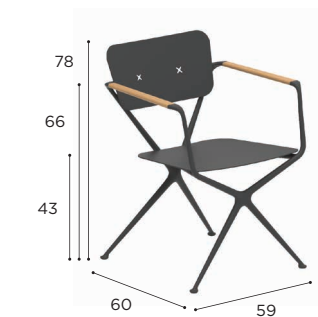

EXES SPECIFICATIONS

STANDARD / ON REQUEST

DINING CHAIR	
REF:	EXS 55...
VOLUME:	0,3 m³
WEIGHT:	8,5 kg
INFO:	ASSEMBLING NEEDED TEAK ARMRESTS FIXING CROSSES IN FRAME COLOUR