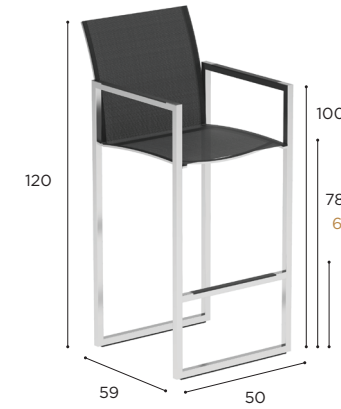

BRUSHED STAINLESS STEEL	ELECTROPOLISHED STAINLESS STEEL	COATED STAINLESS STEEL			
	SS	EP	W	S	BR	A
BATYLINE						
WU	NNX 43 TWU € 949	NNX 43 TEPWU € 1.069	NNX 43 TWWU € 949			
CAU	NNX 43 TCAU € 949	NNX 43 TEPCAU € 1.069				
PG				NNX 43 TSPG € 949		
ZU	NNX 43 TZU € 949	NNX 43 TEPZU € 1.069				NNX 43 TAZU € 949
GRP					NNX 43 TBRGRP € 949	
NNX 43T ARWSET (TEAK ARMRESTS) € 30						
CUSHIONS						
PIL NNX55T ... (SEAT + BACK)						
CAT. A	€ 120					
CAT. B	€ 144					
CAT. C	€ 168					
LOWERED FRAME (SURCHARGE)						
€ 100						

RELAX CHAIR
REF: NNX 60T...
VOLUME: 0,5 m³
WEIGHT: 12,5 kg
INFO: HEADCUSHION INCLUDED OPTIONAL TEAK ARMRESTS BRONZE FRAME INCLUDES OILED TEAK ARMRESTS RECLINER WHEELS