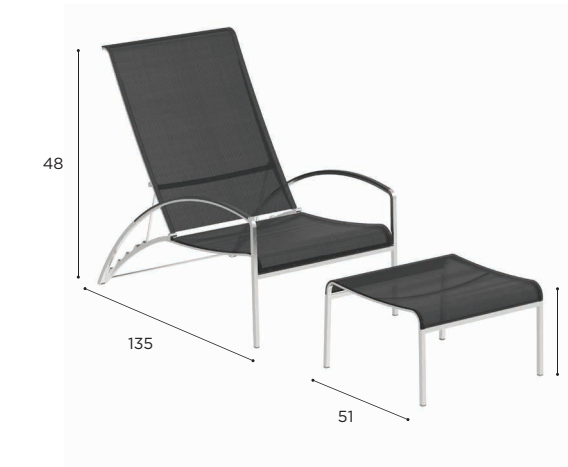

OGXL SET 07  
€ 36.997

QT SPECIFICATIONS

STANDARD / ON REQUEST

DINING CHAIR	
REF:	QT 55T...
VOLUME:	0,31 m³ (4)
WEIGHT:	8,6 kg (1)
INFO:	STACKABLE OPTIONAL TEAK ARMRESTS

LOUNGER	
REF:	QT 195T...
VOLUME:	0,44 m³ (2)
WEIGHT:	18,8 kg (1)
INFO:	HEADCUSHION INCLUDED STACKABLE OPTIONAL TEAK ARMRESTS RECLINER WHEELS