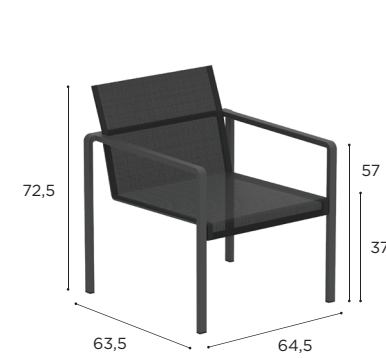

EUR - CM

**ALURA SPECIFICATIONS**

STANDARD / ON REQUEST

DINING CHAIR	
REF:	ALR 47 T...
VOLUME:	0,34 m³ (4)
WEIGHT:	6,4 kg (1)
INFO:	STACKABLE

		COATED ALUMINIUM		
		W	S	A
BATYLINE	WU	ALR 47 TWWU € 519		
	PG		ALR 47 TSPG € 519	
	ZU			ALR 47 TAZU € 519
CUSHIONS				
PIL ALR 47 T... (SEAT + BACK)				
CAT. A			€ 120	
CAT. B			€ 144	
CAT. C			€ 168	

ARM CHAIR	
REF:	ALR 55 T...
VOLUME:	0,38 m³ (4)
WEIGHT:	9,9 kg (1)
INFO:	STACKABLE OPTIONAL TEAK ARMRESTS

		COATED ALUMINIUM		
		W	S	A
BATYLINE	WU	ALR 55 TWWU € 569		
	PG		ALR 55 TSPG € 569	
	ZU			ALR 55 TAZU € 569
ALR 55 T ARWSET (TEAK ARMRESTS) € 30				
CUSHIONS				
PIL ALR 55 T... (SEAT + BACK)				
CAT. A			€ 125	
CAT. B			€ 150	
CAT. C			€ 175	

BAR CHAIR	
REF:	ALR 43 T...
VOLUME:	0,5 m³ (4)
WEIGHT:	9,8 kg (1)
INFO:	STACKABLE OPTIONAL TEAK ARMRESTS LOWERED FRAME <b>ON REQUEST</b>

		COATED ALUMINIUM		
		W	S	A
BATYLINE	WU	ALR 43 TWWU € 739		
	PG		ALR 43 TSPG € 739	
	ZU			ALR 43 TAZU € 739
ALR 43 T ARWSET (TEAK ARMRESTS) € 30				
CUSHIONS				
PIL ALR 43 T... (SEAT + BACK)				
CAT. A			€ 110	
CAT. B			€ 132	
CAT. C			€ 154	
LOWERED FRAME (SURCHARGE) € 100				

## ALURA SPECIFICATIONS

FOOTREST	
REF:	ALR F T...
VOLUME:	0,15 m³ (4)
WEIGHT:	3,1 kg (1)
INFO:	STACKABLE

LOW CHAIR	
REF:	ALR 77 T...
VOLUME:	0,44 m³ (4)
WEIGHT:	9,5 kg (1)
INFO:	STACKABLE OPTIONAL TEAK ARMRESTS