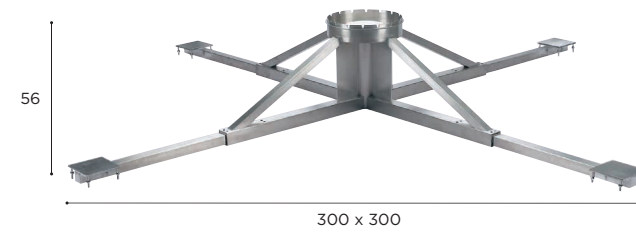

BACE	
REF:	WVG
VOLUME:	2,28 m³
WEIGHT:	225 kg
INFO:	BASE FOR EMBEDDING IN SAND