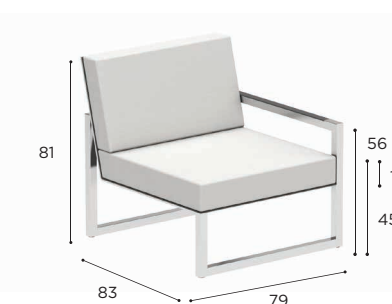

LEFT CORNER MODULAR ELEMENT	
REF:	NNXL 80LT...
VOLUME:	0,55 m³
WEIGHT:	23,4 kg
INFO:	OPTIONAL TEAK ARMRESTS BRONZE FRAME INCLUDES OILED TEAK ARMRESTS