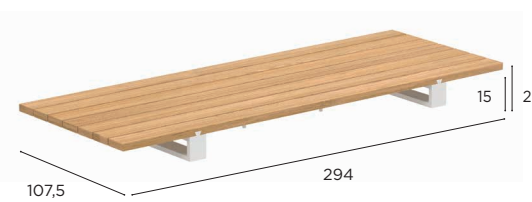

LOUNGE MODULE	
REF:	VGRL 300...
VOLUME:	0,63 m³
WEIGHT:	103,4 kg
INFO:	ASSEMBLING NEEDED