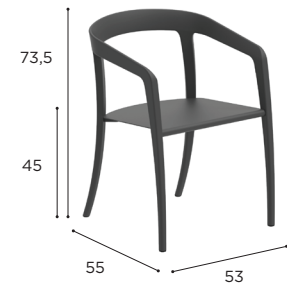

COATED ALUMINIUM					
	WR	MR	OL	S	BR	A
	JIV 55 WR	JIV 55 MR	JIV 55 OL	JIV 55 S	JIV 55 BR	JIV 55 A
	€ 899	€ 899	€ 899	€ 899	€ 899	€ 849
	CUSHIONS					
	PIL JIV 55 ALED... (SEAT + BACK)					
CAT. A	€ 265					
CAT. B	€ 318					
CAT. C	€ 371					
	PIL JIV 55 ASED... (SEAT)					
CAT. A	€ 105					
CAT. B	€ 126					
CAT. C	€ 147					
	PIL JIV 55 BED... (BACK)					
CAT. A	€ 140					
CAT. B	€ 168					
CAT. C	€ 196