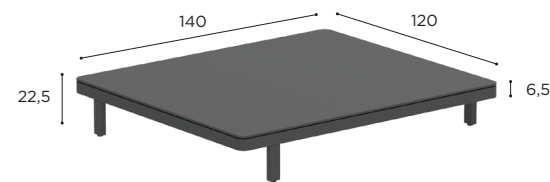

ALURA LOUNGE SPECIFICATIONS

LOUNGE TABLE	
REF:	ALRL 140...
VOLUME:	0,15 m³
WEIGHT:	22,5 kg
INFO:	ASSEMBLING NEEDED

LOUNGE TABLE	
REF:	ALRL 140 LTL...
VOLUME:	0,15 m³
WEIGHT:	19 kg
INFO:	ASSEMBLING NEEDED

ALURA LOUNGE SPECIFICATIONS

LOUNGE TABLE	
REF:	ALRL 140 LTH...
VOLUME:	0,16 m³
WEIGHT:	19,8 kg
INFO:	ASSEMBLING NEEDED

TABLE TOP	
REF:	ALRL 140 TOP...
WEIGHT:	24 kg

STANDARD / ON REQUEST

COATED ALUMINIUM + BATYLINE				
		WR	S	A
CERAMIC	WUM	ALRL 140 CWRWUM € 3.789		
	BS	ALRL 140 CWRBS € 3.739	ALRL 140 CSBS € 3.739	ALRL 140 CABS € 3.639
	CD	ALRL 140 CWRCD € 3.739	ALRL 140 CSCD € 3.739	ALRL 140 CACD € 3.639
	TR	ALRL 140 CWRTR € 3.139	ALRL 140 CSTR € 3.139	ALRL 140 CATR € 3.039
	CL	ALRL 140 CWRCL € 3.839	ALRL 140 CSCL € 3.839	ALRL 140 CACL € 3.739
	TS	ALRL 140 CWRTS € 3.739	ALRL 140 CSTS € 3.739	ALRL 140 CATS € 3.639
	TM	ALRL 140 CWRM € 3.739	ALRL 140 CSTM € 3.739	ALRL 140 CATM € 3.639
	NM	ALRL 140 CWRNM € 3.839	ALRL 140 CSNM € 3.839	ALRL 140 CANM € 3.739
	ZUM			ALRL 140 CAZUM € 3.689

COATED ALUMINIUM + BATYLINE				
		WR	S	A
CERAMIC	WUM	ALRL 140 LTL CWRWUM € 3.519		
	BS	ALRL 140 LTL CWRBS € 3.469	ALRL 140 LTL CSBS € 3.469	ALRL 140 LTL CABS € 3.369
	CD	ALRL 140 LTL CWRCD € 3.469	ALRL 140 LTL CSCD € 3.469	ALRL 140 LTL CACD € 3.369
	TR	ALRL 140 LTL CWRTR € 2.869	ALRL 140 LTL CSTR € 2.869	ALRL 140 LTL CATR € 2.769
	CL	ALRL 140 LTL CWRCL € 3.569	ALRL 140 LTL CSCL € 3.569	ALRL 140 LTL CACL € 3.469
	TS	ALRL 140 LTL CWRTS € 3.469	ALRL 140 LTL CSTS € 3.469	ALRL 140 LTL CATS € 3.369
	TM	ALRL 140 LTL CWRM € 3.469	ALRL 140 LTL CSTM € 3.469	ALRL 140 LTL CATM € 3.369
	NM	ALRL 140 LTL CWRNM € 3.569	ALRL 140 LTL CSNM € 3.569	ALRL 140 LTL CANM € 3.469
	ZUM			ALRL 140 LTL CAZUM € 3.419