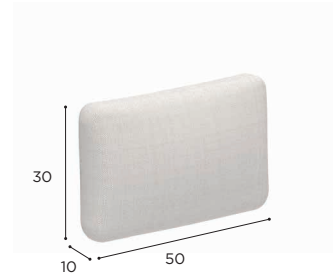

SOFT DECO CUSHION	
PIL 53MRS...	
CAT. A	€ 125
CAT. B	€ 150
CAT. C	€ 175