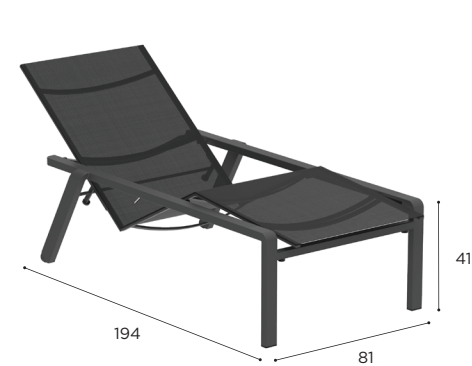

LOUNGER	
REF:	ALR 195 T...
VOLUME:	0,96 m³ (2)
WEIGHT:	22,7 kg (1)
INFO:	STACKABLE WHEELS RECLINER PNEUMATIC HEADCUSHION INCLUDED