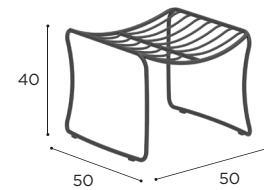

COATED STAINLESS STEEL						
	WR	MR	OL	S	BR	A
	FOL R WR	FOL R MR	FOL R OL	FOL R S	FOL R BR	FOL R A
	€ 1.799	€ 1.799	€ 1.799	€ 1.799	€ 1.799	€ 1.699
CUSHIONS						
PIL FOL RC...						
CAT. A	€ 495					
CAT. B	€ 594					
CAT. C	€ 693					

FOOTREST	
REF:	FOL F...
VOLUME:	0,12 m³
WEIGHT:	5 kg