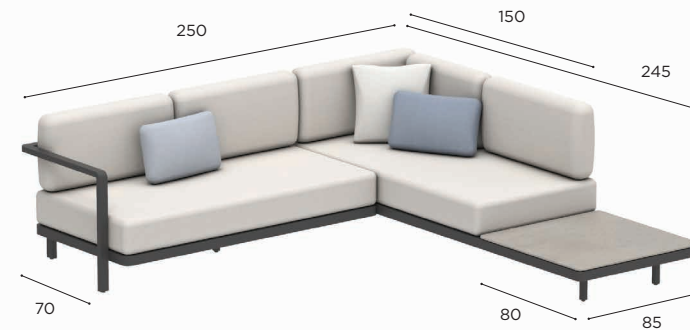

## ALURA LOUNGE SETS

<b>SET 06</b>
REF: ALRL 06...
INFO: ASSEMBLING NEEDED

SET A

SET B

SET C

SET D

		COATED ALUMINIUM		
		WR	S	A
BATYLINE	WU	ALRL 06 A WRWU € 4.159		
		ALRL 06 B WRWU € 4.159		
		ALRL 06 C WRWU € 4.159		
		ALRL 06 D WRWU € 4.159		
	PG	ALRL 06 A SPG € 4.159		
		ALRL 06 B SPG € 4.159		
		ALRL 06 C SPG € 4.159		
		ALRL 06 D SPG € 4.159		
	ZU		ALRL 06 A AZU € 3.809	
			ALRL 06 B AZU € 3.809	
			ALRL 06 C AZU € 3.809	
			ALRL 06 D AZU € 3.809	
CUSHIONS (EXCL. DECO CUSHIONS)				
PIL ALRL 06 AB SET ED... (7 pcs)				
STAND.		€ 3.940		
CAT. A		€ 3.495		
CAT. B		€ 4.194		
CAT. C		€ 4.893		
PIL ALRL 06 CD SET ED... (7 pcs)				
STAND.		€ 3.425		
CAT. A		€ 3.035		
CAT. B		€ 3.642		
CAT. C		€ 4.249		
TABLE TOPS				
SEE OPTIONS P. 179				
OUTDOOR COVERS				
ODCALRLSET06A/ODCALRLSET06B ODCALRLSET06C/ODCALRLSET06D				
STAND.		€ 550		