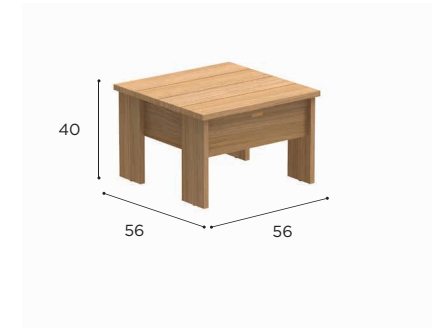

FOOTREST	
REF:	NE 56TK
VOLUME:	0,02 m³
WEIGHT:	11 kg
INFO:	ASSEMBLING NEEDED