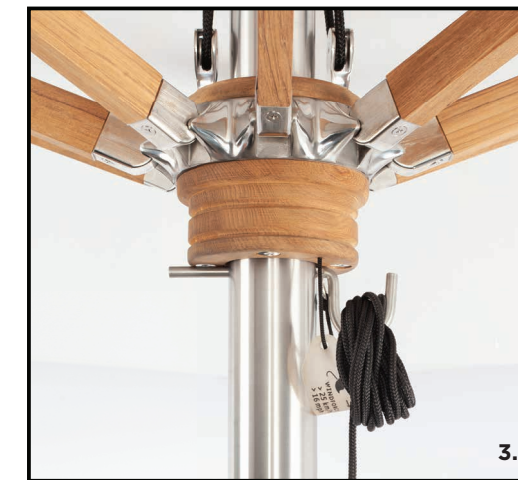

SHADY SPECIFICATIONS

Design by Kris Van Puyvelde

SHADY	
REF:	SHA...
VOLUME:	0,2 m³
INFO:	COVERBAG INCLUDED BASE & TUBE NOT INCLUDED ALL BASE COMBINATIONS SEE P. 365 OPTIONAL MOBILE BASE (MOB 65)

	WEIGHT	A (cm)
Ø 3,0	22,2 kg	
Ø 3,5	23,7 kg	85
Ø 4,5	29,2 kg	34
3,0 x 3,0	22,2 kg	56
3,5 x 3,5	23,5 kg	12
3 x 4	26,9 kg	10

		TEAK POLE + TEAK RIBS
		W
Ø 3	SHA 30 TK... *	€ 2.399
Ø 3,5	SHA 35 TK...	€ 2.499
Ø 4,5	SHA 45 TK...	€ 2.599
3 x 3	SHA 30V TK...	€ 2.499
3,5 x 3,5	SHA 35V TK...	€ 2.649
3 x 4	SHA 40R TK...	€ 2.599
TEXTILE COLOURS		
...	...	...
...WU	...EU	...BU
...ROU	...MU	...CAU
...FOU	...ZU	

SHADY SPECIFICATIONS

Design by Kris Van Puyvelde

SHADY	
REF:	SHA...
VOLUME:	0,2 m³
INFO:	COVERBAG INCLUDED BASE & TUBE NOT INCLUDED ALL BASE COMBINATIONS SEE P. 365 OPTIONAL MOBILE BASE (MOB 65)

	WEIGHT	A (cm)
Ø 3,0	22,2 kg	
Ø 3,5	23,7 kg	85
Ø 4,5	29,2 kg	34
3,0 x 3,0	22,2 kg	56
3,5 x 3,5	23,5 kg	12
3 x 4	26,9 kg	10

		STAINLESS STEEL POLE + TEAK RIBS	EP STAINLESS STEEL POLE + TEAK RIBS
		SS	EP
		W	W
Ø 3	SHA 30 ... *	€ 2.399	SHA 30 EP ... *
Ø 3,5	SHA 35 ...	€ 2.499	SHA 35 EP ...
Ø 4,5	SHA 45 ...	€ 2.599	SHA 45 EP ...
3 x 3	SHA 30V ...	€ 2.499	SHA 30V EP ...
3,5 x 3,5	SHA 35V ...	€ 2.649	SHA 35V EP ...
3 x 4	SHA 40R ...	€ 2.599	SHA 40R EP ...
TEXTILE COLOURS			
...	...	...	...
...WU	...EU	...BU	...ROU
...MU	...CAU	...FOU	...ZU