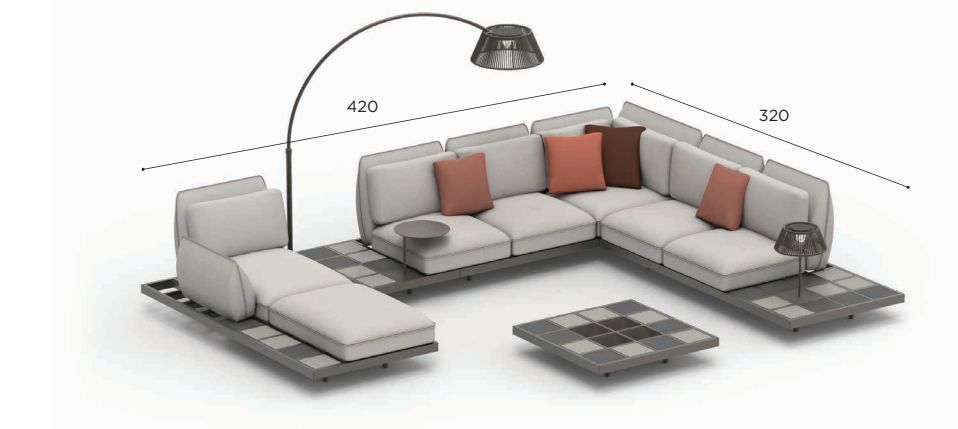

MZX AL SET 05
€ 26.385

SET 06	
REF:	MZX AL SET 06
INCLUDED:	
1 x	MZX 100 BR
3 x	MZX 195 BR
1 x	MZX 220 BR
3 x	PIL MZX 33UED (STANDARD CAT.)
1 x	PIL MZX 44UED (STANDARD CAT.)
4 x	PIL MZX 43UED (STANDARD CAT.)
5 x	PIL MZX 31VHUED (STANDARD CAT.)
3 x	PIL MZX 41VHUED (STANDARD CAT.)
2 x	PIL MZX 100P (STANDARD CAT.)
4 x	PIL MZX 75P (STANDARD CAT.)
1 x	PIL MZX 60P (STANDARD CAT.)
PRICE FOR LOUNGE MODULE + CUSHIONS DECO CUSHIONS & ACCESSORIES NOT INCLUDED!