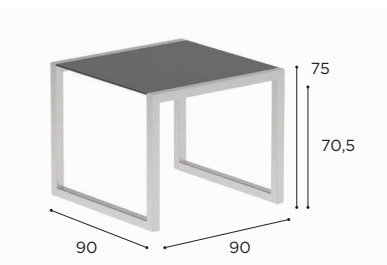

BRUSHED STAINLESS STEEL	ELECTROPOLISHED STAINLESS STEEL	
		SS	EP	
CERAMIC	WU	NNX 90 CWU € 1.929	NNX 90 CEPWU € 2.029	
	TG	NNX 90 CTG € 1.879	NNX 90 CEPTG € 1.979	
	ZU	NNX 90 CZU € 1.929	NNX 90 CEPZU € 2.029	
	TEAK	W	NNX 90 € 1.729	NNX 90 EP € 1.829

TABLE	
REF:	NNX 150...
VOLUME:	1,02 m³
WEIGHT:	C: 53 kg W: 38 kg