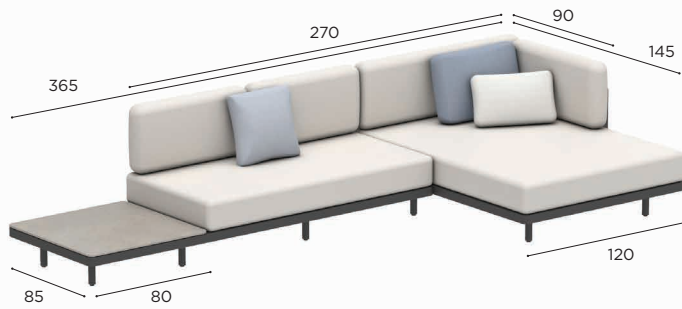

**ALURA LOUNGE SETS**

<b>SET 16</b>
REF: ALRL 16...
INFO: ASSEMBLING NEEDED

SET A

SET B

SET C

SET D

		COATED ALUMINIUM		
		WR	S	A
BATYLINE	WU	ALRL 16 A WRWU € 4.559		
		ALRL 16 B WRWU € 4.559		
		ALRL 16 C WRWU € 4.559		
		ALRL 16 D WRWU € 4.559		
	PG	ALRL 16 A SPG € 4.559		
		ALRL 16 B SPG € 4.559		
		ALRL 16 C SPG € 4.559		
		ALRL 16 D SPG € 4.559		
	ZU		ALRL 16 A AZU € 4.209	
			ALRL 16 B AZU € 4.209	
			ALRL 16 C AZU € 4.209	
			ALRL 16 D AZU € 4.209	
CUSHIONS (EXCL. DECO CUSHIONS)				
PIL ALRL 16 AB SET ED... (6 pcs)				
STAND.	€ 4.160			
CAT. A	€ 3.690			
CAT. B	€ 4.428			
CAT. C	€ 5.166			
PIL ALRL 16 CD SET ED... (6 pcs)				
STAND.	€ 3.645			
CAT. A	€ 3.230			
CAT. B	€ 3.876			
CAT. C	€ 4.522			
TABLE TOPS				
SEE OPTIONS P. 179				
OUTDOOR COVERS				
ODCALRLSET16A/ODCALRLSET16B ODCALRLSET16C/ODCALRLSET16D				
STAND.	€ 550			