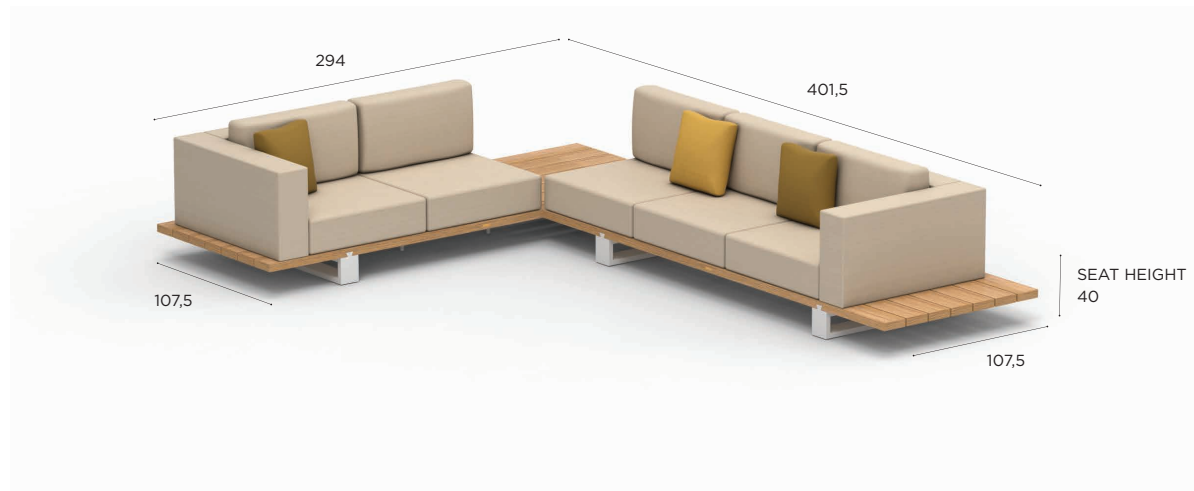

SET 02	
REF:	VGRL SET 02
INCLUDED:	
2 x	VGRL 300 WWR
2 x	PIL VGRL 100V
5 x	PIL VGRL 80V
5 x	PIL VGRL 80
5 x	PIL VGRL 80P
PRICE FOR WHITE COATED ALUMINIUM FRAME WITH CATEGORY B CUSHIONS DECO CUSHIONS NOT INCLUDED!	

VGRL SET 02
€ 22.930