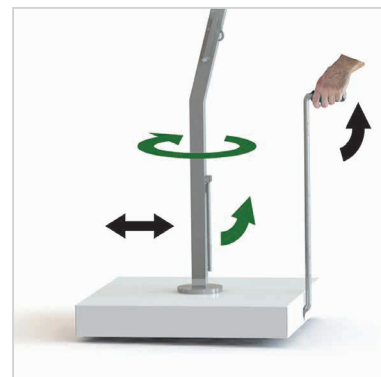

SHADY X-CENTRIC SPECIFICATIONS

Design by Kris Van Puyvelde

SHADY X-CENTRIC	
REF:	SHAX...
VOLUME:	0,2 m³
INFO:	COVERBAG INCLUDED TUBE & GRANITE BASE INCLUDED
	OPTIONAL MOBILE BASE (MOB X)

	WEIGHT
Ø 4	28,0 Kg
3 x 4	31,0 Kg

OPTIONAL MOBILE BASE	
REF:	MOB X...
WEIGHT:	188 kg
INFO:	STAINLESS STEEL OR COATED ALUMINIUM COVER NYLON WHEELS AND DETACHABLE HANDLE FOR MOVING AROUND ON THE TERRACE CONCRETE WEIGHTS INCLUDED

		STAINLESS STEEL POLE + TEAK RIBS		EP STAINLESS STEEL POLE + TEAK RIBS					
		SS	W	EP	W				
Ø 4		SHAX 40 ... € 5.699		SHAX 40 EP ... € 6.049					
3 x 4		SHAX 40R ... € 5.899		SHAX 40R EP ... € 6.249					
TEXTILE COLOURS									
		... WU	... EU	... BU	... ROU	... MU	... CAU	... FOU	... ZU

STAINLESS STEEL COVER		COATED ALUMINIUM COVER		
SS	EP	W	CAU	A
MOB X € 549	MOB X EP € 699	MOB X W € 599	MOB X C € 599	MOB X B € 599

PARASOL BASE & TUBE SPECIFICATIONS

ALL BASE & TUBE COMBINATIONS ARE POSSIBLE

COATED METALIZED STEEL BASE	
REF:	CEY V 75SC...
VOLUME:	0,015 m³
WEIGHT:	41,5 kg

COATED METALIZED STEEL BASE	
REF:	CEY V 70SC...
VOLUME:	0,015 m³
WEIGHT:	40 kg

COATED METALIZED STEEL BASE	
REF:	CEY V 100SC...
VOLUME:	0,020 m³
WEIGHT:	74 kg

STAINLESS STEEL BASE	
REF:	CEY V 70 IP...
VOLUME:	0,020 m³
WEIGHT:	34 kg

GRANITE BASE	
REF:	CEY V 70 HBP
VOLUME:	0,020 m³
WEIGHT:	54 kg

GRANITE BASE	
REF:	CEY V 70 RBP
VOLUME:	0,020 m³
WEIGHT:	43 kg

MOBY BASE	
REF:	MOB 65...
WEIGHT:	23 kg + BALLAST
INFO:	BRUSHED STAINLESS STEEL BODY NYLON WHEELS AND DETACHABLE HANDLE FOR MOVING AROUND ON THE TERRACE TO BE FILLED WITH GRAVEL FOR ADDED WEIGHT POLISHED STAINLESS STEEL TUBE INCLUDED

COATED METALIZED STEEL		
WR	S	A
CEY V 75RSC WR € 729	CEY V 75RSC S € 729	CEY V 75RSC A € 729
OPTIONAL WHEELSET (SS)		
CEY V WS € 169		

COATED METALIZED STEEL		
WR	S	A
CEY V 70SC WR € 569	CEY V 70SC S € 569	CEY V 70SC A € 569
OPTIONAL WHEELSET (SS)		
CEY V WS € 169