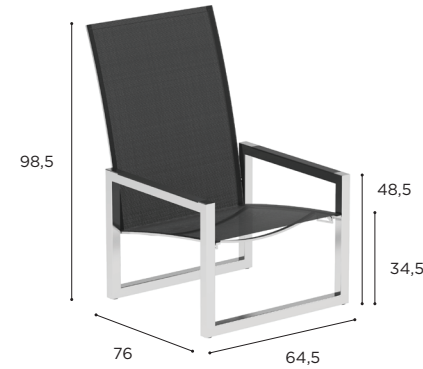

BRUSHED STAINLESS STEEL	ELECTROPOLISHED STAINLESS STEEL	COATED STAINLESS STEEL			
	SS	EP	W	S	BR	A
BATYLINE						
WU	NNX 60 TWU € 1.549	NNX 60 TEPWU € 1.799	NNX 60 TWWU € 1.549			
CAU	NNX 60 TCAU € 1.549	NNX 60 TEPCAU € 1.799				
PG			NNX 60 TSPG € 1.549			
ZU	NNX 60 TZU € 1.549	NNX 60 TEPZU € 1.799				NNX 60 TAZU € 1.549
GRP					NNX 60 TBRGRP € 1.549	
NNX 60T ARWSET (TEAK ARMRESTS) € 50						
CUSHIONS						
PIL NNX60T ... (SEAT + BACK)						
CAT. A	€ 150					
CAT. B	€ 180					
CAT. C	€ 210					

LOUNGER
REF: NNX 195T...
VOLUME: 0,69 m³
WEIGHT: 25 kg
INFO: HEADCUSHION INCLUDED OPTIONAL TEAK ARMRESTS BRONZE FRAME INCLUDES OILED TEAK ARMRESTS PNEUMATIC RECLINER WHEELS