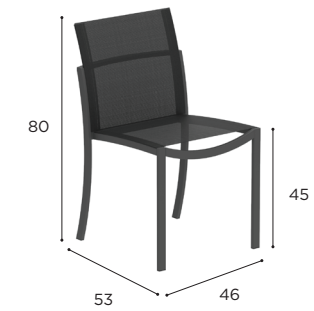

## O-ZON SPECIFICATIONS

DINING CHAIR	
REF:	OZN 47T...
VOLUME:	0,26 m <sup>3</sup> (4)
WEIGHT:	5,4 kg (1)
INFO:	STACKABLE

ARM CHAIR	
REF:	OZN 55T...
VOLUME:	0,32 m <sup>3</sup> (4)
WEIGHT:	7 kg (1)
INFO:	STACKABLE