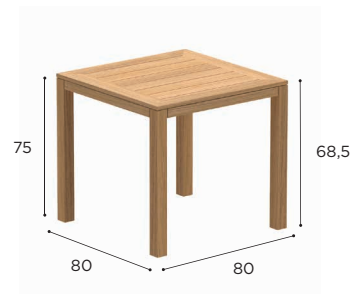

XQI SPECIFICATIONS

TABLE	
REF:	XQI 80...
VOLUME:	0,10 m³
WEIGHT:	15,2 kg
INFO:	ASSEMBLING NEEDED