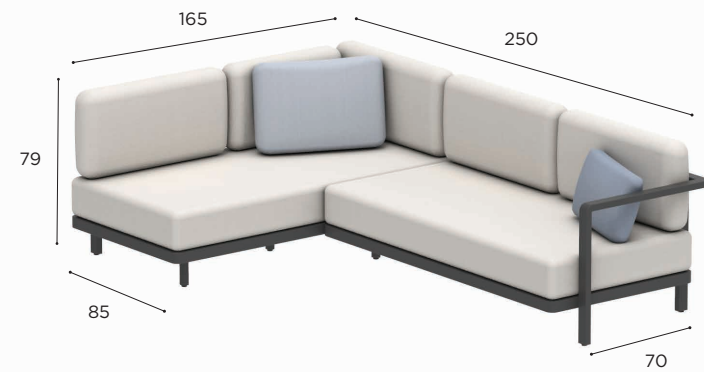

# ALURA LOUNGE SETS

<b>SET 01</b>
REF: ALRL 01...
INFO: ASSEMBLING NEEDED

SET A

SET B

<b>SET 02</b>
REF: ALRL 02...
INFO: ASSEMBLING NEEDED

SET A

SET B

		COATED ALUMINIUM		
		WR	S	A
BATYLINE	WU	ALRL 01 A WRWU € 3.669		
	PG	ALRL 01 B WRWU € 3.669	ALRL 01 A SPG € 3.669	
	ZU		ALRL 01 B SPG € 3.669	ALRL 01 A AZU € 3.369
				ALRL 01 B AZU € 3.369
STAND.		CUSHIONS (EXCL. DECO CUSHIONS) PIL ALRL 01 AB SET ED... (7 pcs) € 3.425		
CAT. A		€ 3.035		
CAT. B		€ 3.642		
CAT. C		€ 4.249		
STAND.		OUTDOOR COVERS ODCALRSET01A/ODCALRSET01B € 440		