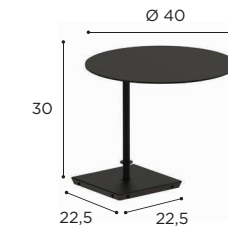

MOZAIX LOUNGE SPECIFICATIONS

STANDARD / ON REQUEST

MOZAIX SIDE TABLE	
REF:	MZX ST040BR...
VOLUME:	0,075 m³
WEIGHT:	2,85 kg
INFO:	ASSEMBLING NEEDED

COATED ALUMINIUM	
BR	
MZX ST 040 BR	€ 379

MOZAIX PLANTER	
REF:	MZX PLBR...
VOLUME:	0,0034 m³
WEIGHT:	0,25 kg