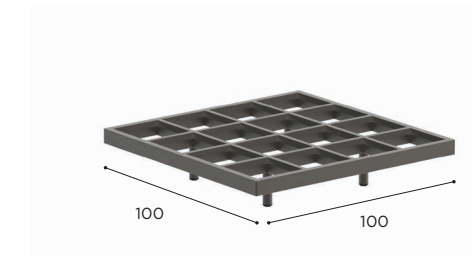

MOZAIX LOUNGE SPECIFICATIONS

LOUNGE ELEMENT 100	
REF:	MZX 100...
VOLUME:	0,09 m³
WEIGHT:	16 kg
INFO:	4 LEGS INCLUDED ASSEMBLING NEEDED

LOUNGE ELEMENT 145	
REF:	MZX 145...
VOLUME:	0,12 m³
WEIGHT:	22 kg
INFO:	4 LEGS INCLUDED ASSEMBLING NEEDED