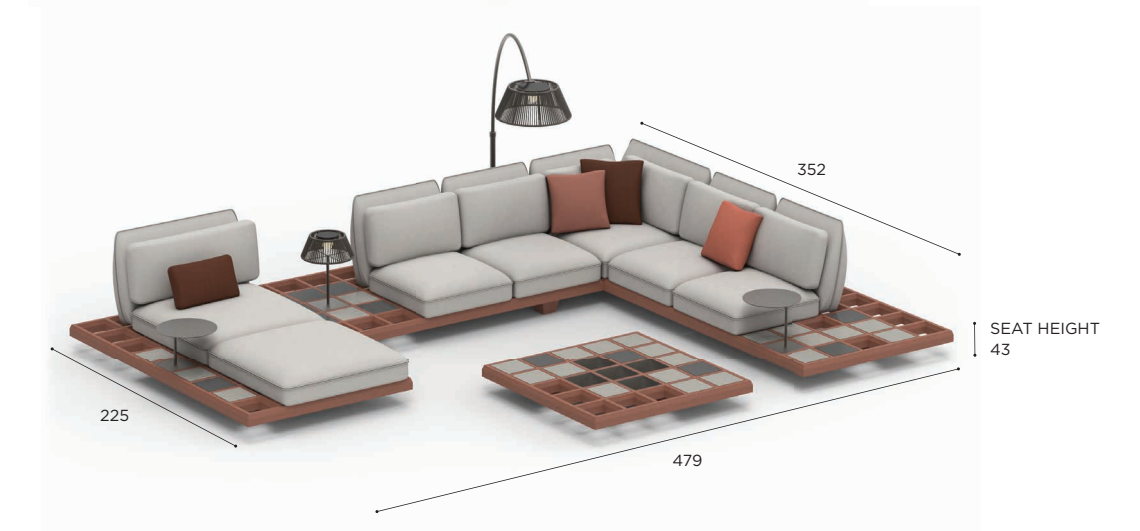

MZX SET 05
€ 26.730

SET 06	
REF:	MZX SET 06
INCLUDED:	
1 x	MZX 225 MHOTFR
1 x	PIL MZX 33UED (STANDARD CAT.)
1 x	PIL MZX 43UED (STANDARD CAT.)
1 x	PIL MZX 31VHUED (STANDARD CAT.)
1 x	PIL MZX 75P (STANDARD CAT.)
PRICE FOR LOUNGE MODULE + CUSHIONS DECO CUSHIONS & ACCESSORIES NOT INCLUDED!