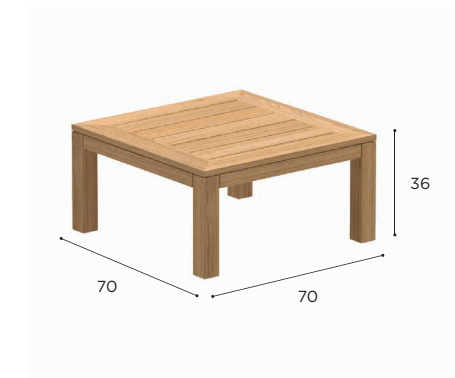

TEAK	
W	
BATYLINE WU	XQI 43 TEPWU € 899
BRU	XQI 43 TEPBRU € 899
ZU	XQI 43 TEPZU € 899
	LOWERED FRAME (SURCHARGE) € 100

TEAK	
W	
TEAK W	XQI 50 W € 499

TEAK	
W	
TEAK W	XQI 70T W € 649