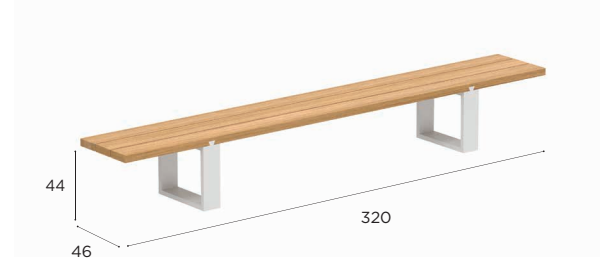

BENCH	
REF:	VGR 318...
VOLUME:	0,37 m³
WEIGHT:	61 kg
INFO:	ASSEMBLING NEEDED