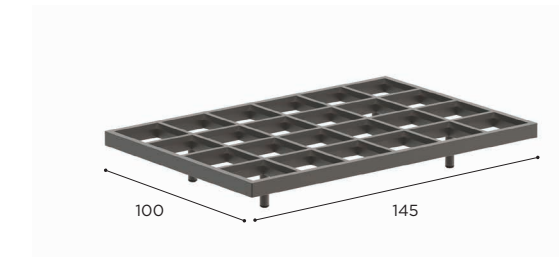

LOUNGE ELEMENT 195	
REF:	MZX 195...
VOLUME:	0,16 m³
WEIGHT:	28 kg
INFO:	5 LEGS INCLUDED ASSEMBLING NEEDED