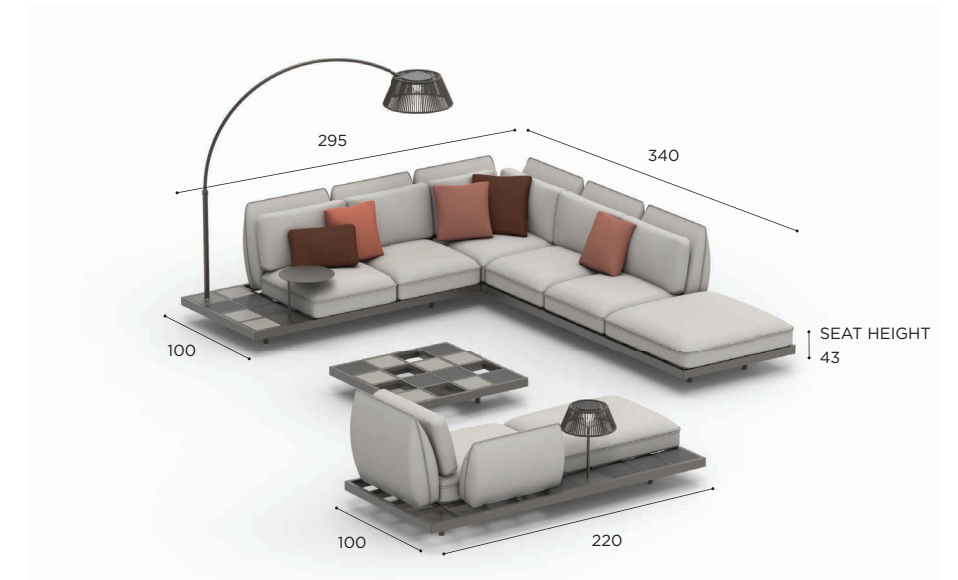

MZX AL SET 04
€ 27.420

SET 05	
REF:	MZX AL SET 05
INCLUDED:	
2 x	MZX 100 BR
3 x	MZX 220 BR
5 x	PIL MZX 33UED (STANDARD CAT.)
2 x	PIL MZX 43UED (STANDARD CAT.)
6 x	PIL MZX 31VHUED (STANDARD CAT.)
1 x	PIL MZX 31VLUED (STANDARD CAT.)
1 x	PIL MZX 41VHUED (STANDARD CAT.)
6 x	PIL MZX 75P (STANDARD CAT.)
1 x	PIL MZX 60P (STANDARD CAT.)
PRICE FOR LOUNGE MODULE + CUSHIONS DECO CUSHIONS & ACCESSORIES NOT INCLUDED!