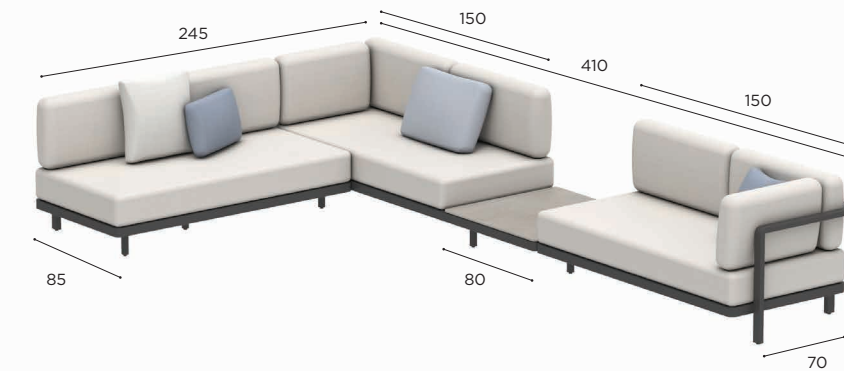

ALURA LOUNGE SETS

SET 11
REF: ALRL 11...
INFO: ASSEMBLING NEEDED

STANDARD / ON REQUEST

COATED ALUMINIUM				
		WR	S	A
BATYLINE	WU	ALRL 11 WRWU € 6.027		
	PG		ALRL 11 SPG € 6.027	
	ZU			ALRL 11 AZU € 5.579
CUSHIONS (EXCL. DECO CUSHIONS)				
PIL ALRL 11 SET ED... (11 pcs)				
STAND.		€ 5.240		
CAT. A		€ 4.645		
CAT. B		€ 5.574		
CAT. C		€ 6.503		
TABLE TOPS				
SEE OPTIONS P. 179				
OUTDOOR COVERS				
ODCALRLSET11				
STAND.		€ 770		

SET 10
REF: ALRL 10...
INFO: ASSEMBLING NEEDED