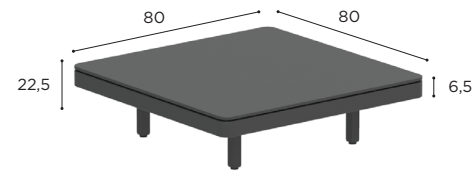

ALURA LOUNGE SPECIFICATIONS

LOUNGE TABLE	
REF:	ALRL 80...
VOLUME:	0,15 m³
WEIGHT:	C: 25,8 kg W: 19,1 kg
INFO:	ASSEMBLING NEEDED