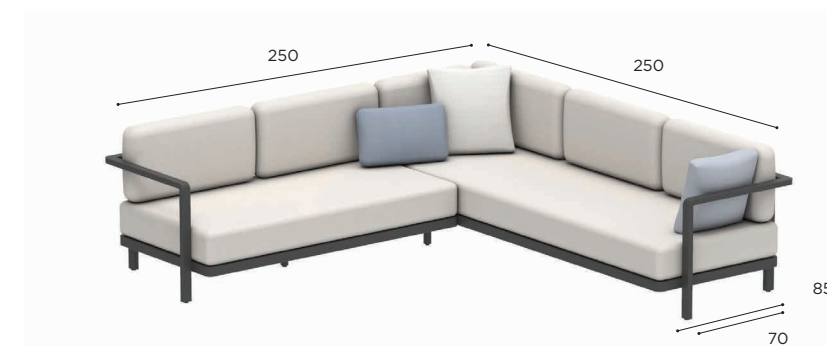

SET 04
REF: ALRL 04...
INFO: ASSEMBLING NEEDED

SET 05
REF: ALRL 05...
INFO: ASSEMBLING NEEDED