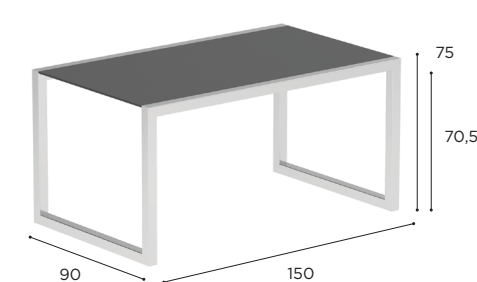

BRUSHED STAINLESS STEEL	ELECTROPOLISHED STAINLESS STEEL	
		SS	EP	
CERAMIC	WU	NNX 150 CWU € 2.629	NNX 150 CEPWU € 2.879	
	TG	NNX 150 CTG € 2.529	NNX 150 CEPTG € 2.779	
	ZU	NNX 150 CZU € 2.629	NNX 150 CEPZU € 2.879	
	TEAK	W	NNX 150 € 2.329	NNX 150 EP € 2.579