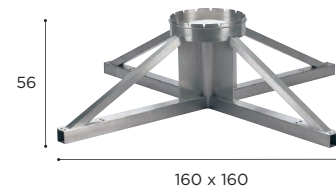

BACE	
REF:	WVT
VOLUME:	2,28 m³
WEIGHT:	183 kg
INFO:	BASE FOR EMBEDDING IN CONCRETE