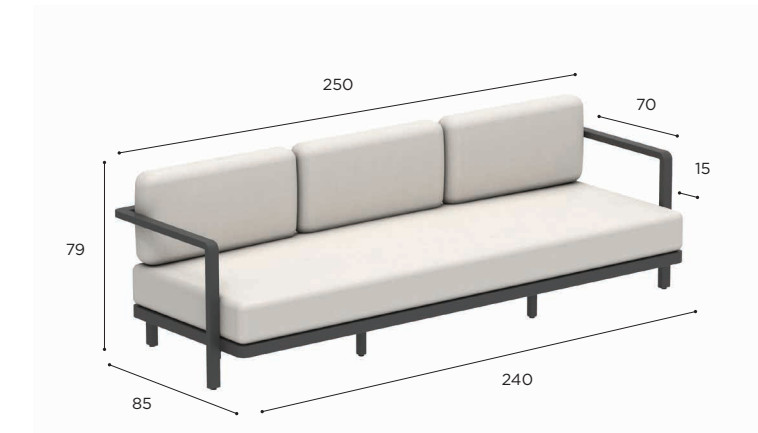

ALURA LOUNGE SPECIFICATIONS

THREE SEATER	
REF:	ALRL 240 T...
VOLUME:	1,7 m³
WEIGHT:	50 kg
INFO:	ASSEMBLING NEEDED