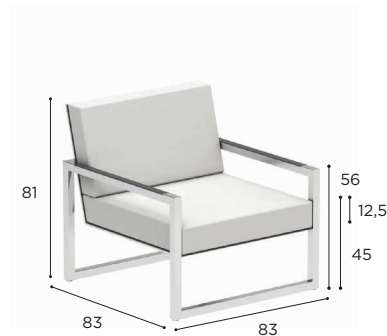

NINIX LOUNGE SPECIFICATIONS

ONE SEATER MODULAR ELEMENT	
REF:	NNXL 100T...
VOLUME:	0,55 m³
WEIGHT:	25,7 kg
INFO:	OPTIONAL TEAK ARMRESTS BRONZE FRAME INCLUDES OILED TEAK ARMRESTS