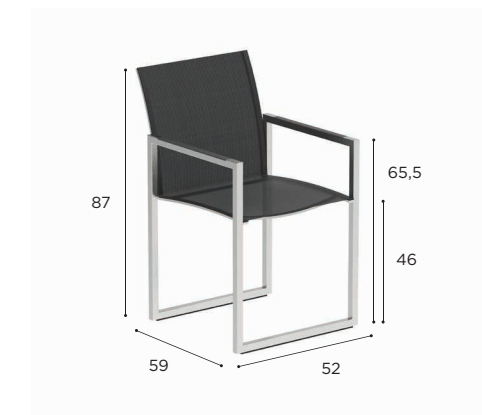

TEAK	
	W
	NE 56 TK
	€ 719

DINING CHAIR	
REF:	NNX 55T...
VOLUME:	0,29 m³
WEIGHT:	10 kg
INFO:	OPTIONAL TEAK ARMRESTS BRONZE FRAME INCLUDES OILED TEAK ARMRESTS

LOW CHAIR	
REF:	NNX 77T...
VOLUME:	0,33 m³
WEIGHT:	12 kg
INFO:	OPTIONAL TEAK ARMRESTS BRONZE FRAME INCLUDES OILED TEAK ARMRESTS