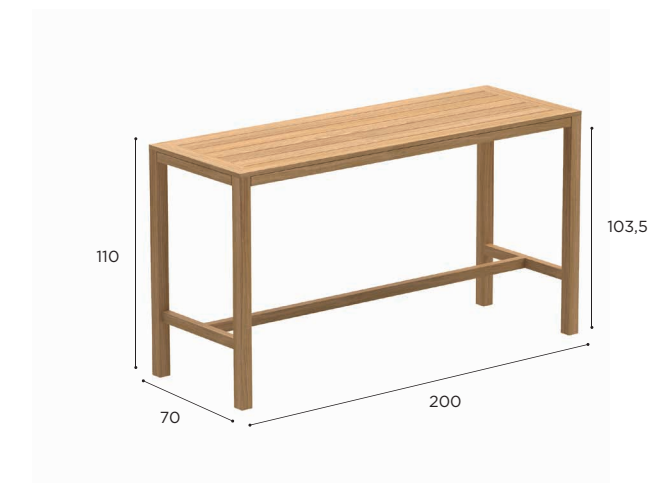

TEAK	
	W
	XQI 240 W
	€ 2.399

BAR TABLE	
REF:	XQI 200H...
VOLUME:	1,54 m³
WEIGHT:	34,7 kg
INFO:	ASSEMBLING NEEDED