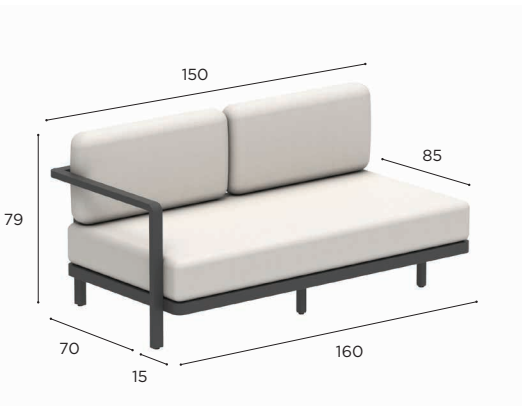

COATED ALUMINIUM				
		WR	S	A
BATYLINE	WU	ALRL 160 TWRWU € 1.759		
	PG		ALRL 160 TSPG € 1.759	
	ZU			ALRL 160 TAZU € 1.659
CUSHIONS				
PIL ALRL 160 SET ED... (3 pcs)				
STAND.		€ 1.605		
CAT. A		€ 1.425		
CAT. B		€ 1.710		
CAT. C		€ 1.995