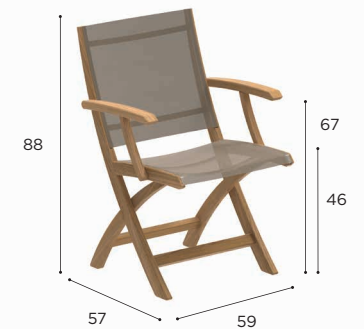

LOUNGER	
REF:	XQI 195...
VOLUME:	0,37 m³ (2)
WEIGHT:	32,8 kg (1)
INFO:	WHEELS RECLINER