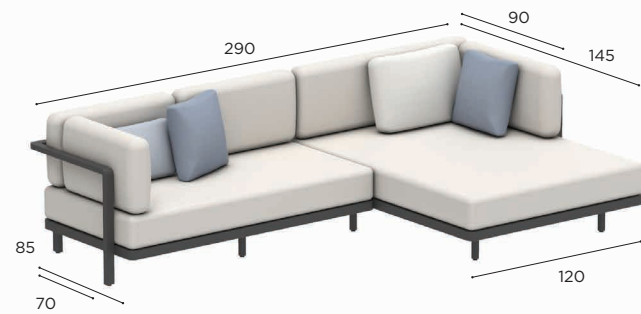

ALURA LOUNGE SETS

SET 13
REF: ALRL 13...
INFO: ASSEMBLING NEEDED

SET 14
REF: ALRL 14...
INFO: ASSEMBLING NEEDED

SET A

SET B

ALURA LOUNGE SETS

SET 15
REF: ALRL 15...
INFO: ASSEMBLING NEEDED

		COATED ALUMINIUM		
		WR	S	A
BATYLINE	WU	ALRL 13 A WRWU		
		€ 4.269		
	PG	ALRL 13 B WRWU		
		€ 4.269		
	ZU	ALRL 13 A SPG		
		€ 4.269		
		ALRL 13 B SPG		
		€ 4.269		
			ALRL 13 A AZU	
			€ 3.919	
			ALRL 13 B AZU	
			€ 3.919	
CUSHIONS (EXCL. DECO CUSHIONS)				
PIL ALRL 13 AB SET ED... (8 pcs)				
STAND.		€ 3.630		
CAT. A		€ 3.220		
CAT. B		€ 3.864		
CAT. C		€ 4.508		
TABLE TOPS				
SEE OPTIONS P. 179				
OUTDOOR COVERS				
ODCALRSET13A/ODCALRSET13B				
STAND.		€ 550		

		COATED ALUMINIUM		
		WR	S	A
BATYLINE	WU	ALRL 14 A WRWU		
		€ 4.019		
	PG	ALRL 14 B WRWU		
		€ 4.019		
	ZU	ALRL 14 A SPG		
		€ 4.019		
		ALRL 14 B SPG		
		€ 4.019		
			ALRL 14 A AZU	
			€ 3.719	
			ALRL 14 B AZU	
			€ 3.719	
CUSHIONS (EXCL. DECO CUSHIONS)				
PIL ALRL 14 AB SET ED... (7 pcs)				
STAND.		€ 3.850		
CAT. A		€ 3.415		
CAT. B		€ 4.098		
CAT. C		€ 4.781		
OUTDOOR COVERS				
ODCALRSET14A/ODCALRSET14B				
STAND.		€ 440		

STANDARD / ON REQUEST

		COATED ALUMINIUM		
		WR	S	A
BATYLINE	WU	ALRL 15 A WRWU		
		€ 4.899		
	PG	ALRL 15 B WRWU		
		€ 4.899		
	ZU	ALRL 15 A SPG		
		€ 4.899		
		ALRL 15 B SPG		
		€ 4.899		
			ALRL 15 A AZU	
			€ 4.549	
			ALRL 15 B AZU	
			€ 4.549	
CUSHIONS (EXCL. DECO CUSHIONS)				
PIL ALRL 15 AB SET ED... (8 pcs)				
STAND.		€ 4.615		
CAT. A		€ 4.090		
CAT. B		€ 4.908		
CAT. C		€ 5.726		
OUTDOOR COVERS				
ODCALRSET15A/ODCALRSET15B				
STAND.		€ 550