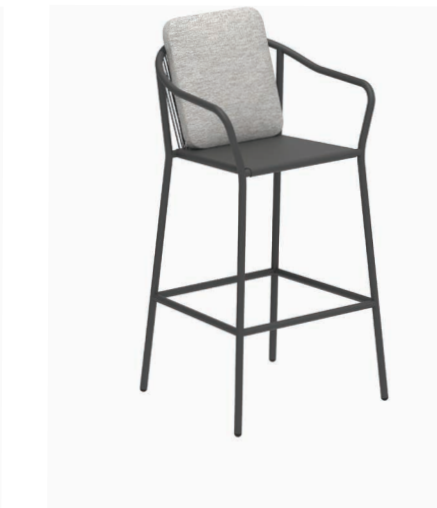

BAR CHAIR	
REF:	SAM 43...
VOLUME:	0,4 m³
WEIGHT:	5,6 kg
INFO:	LOWERED FRAME ON REQUEST