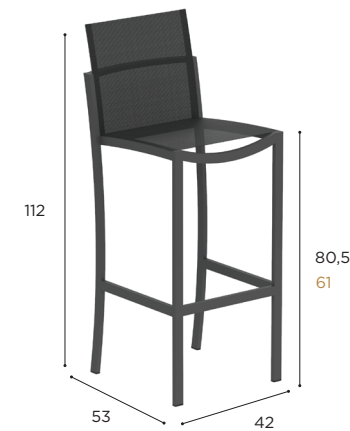

BAR CHAIR	
REF:	OZN 43T...
VOLUME:	0,26 m³
WEIGHT:	8,1 kg
INFO:	LOWERED FRAME ON REQUEST