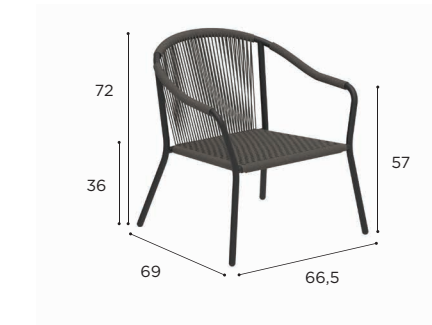

**SAMBA**

Design by Kris Van Puyvelde

**SAMBA SPECIFICATIONS**

DINING CHAIR	
REF:	SAM 55...
VOLUME:	0,35 m <sup>3</sup> (4)
WEIGHT:	3,5 kg (1)
INFO:	STACKABLE

LOW CHAIR	
REF:	SAM 77...
VOLUME:	0,39 m <sup>3</sup> (2)
WEIGHT:	4 kg (1)
INFO:	STACKABLE