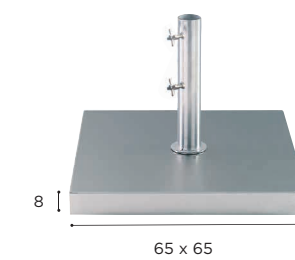

COATED METALIZED STEEL		
WR	S	A
CEY V 75RSC WR € 729	CEY V 75RSC S € 729	CEY V 75RSC A € 729
OPTIONAL WHEELSET (SS)		
CEY V WS € 169		

COATED METALIZED STEEL		
WR	S	A
CEY V 70SC WR € 569	CEY V 70SC S € 569	CEY V 70SC A € 569
OPTIONAL WHEELSET (SS)		
CEY V WS € 169		

COATED METALIZED STEEL		
WR	S	A
CEY V 100 SC WR € 799	CEY V 100 SC S € 799	CEY V 100 SC A € 799
OPTIONAL WHEELSET (SS)		
CEY V WS € 169		

STAINLESS STEEL	
SS	EP
CEY V 70 IP € 799	CEY V 70 IPEP € 859
OPTIONAL WHEELSET (SS)	
CEY V W € 189	

GRANITE	
CEY V 70 HBP € 359	
OPTIONAL WHEELSET (SS)	
CEY V X HEP € 359	

GRANITE	
CEY V 70 RBP € 319	

COATED STAINLESS STEEL TUBE (SLIM)		
REF:	CEY T 60...	
INFO:	TIGHTENING MECHANISM ONLY FOR SHADY SLIM	

COATED STAINLESS STEEL TUBE		
REF:	CEY T 73...	
INFO:	TIGHTENING MECHANISM	

STAINLESS STEEL TUBE	
REF:	CEY T 65 IP...

LONG STAINLESS STEEL TUBE	
REF:	CEY T 65 IPL...
INFO:	FOR BAR TABLES

STANDARD / ON REQUEST

COATED STAINLESS STEEL		
WR	S	A
CEY T 60 WR € 239	CEY T 60 S € 239	CEY T 60 A € 239

COATED STAINLESS STEEL		
WR	S	A
CEY T 73 WR € 259	CEY T 73 S € 259	CEY T 73 A € 259

STAINLESS STEEL	
SS	EP
CEY T 65 IP € 169	CEY T 65 IPEP € 179

STAINLESS STEEL	
SS	EP
CEY T 65 IPL € 209	CEY T 65 IPLEP € 229

STAINLESS STEEL	
SS	EP
MOB 65 € 999	MOB 65 EP € 1.149