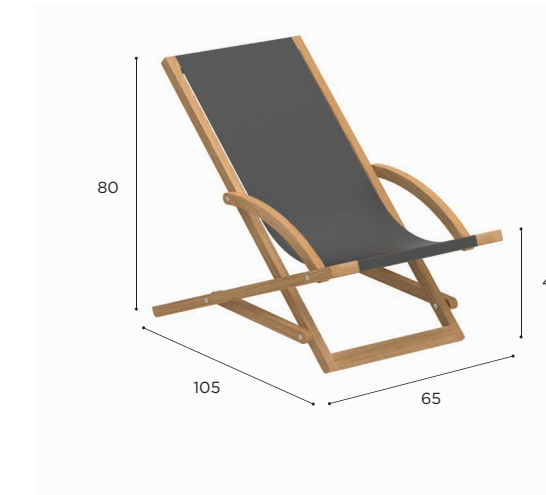

**ALURA LOUNGE SETS**

<b>SET 17</b>
REF: ALRL 17...
INFO: ASSEMBLING NEEDED

SET A

SET B

STANDARD / ON REQUEST

		COATED ALUMINIUM			
		WR	S	A	
BATYLINE	WU	ALRL 17 A WRWU € 6.889			
		ALRL 17 B WRWU € 6.889			
	PG		ALRL 17 A SPG € 6.889		
			ALRL 17 B SPG € 6.889		
	ZU			ALRL 17 A AZU € 6.489	
				ALRL 17 B AZU € 6.489	
	CUSHIONS (EXCL. DECO CUSHIONS)				
	PIL ALRL 17 AB SET ED... (10 pcs)				
	STAND.	€ 5.460			
	CAT. A	€ 4.840			
	CAT. B	€ 5.808			
	CAT. C	€ 6.776			
TABLE TOPS					
SEE OPTIONS P. 179					
OUTDOOR COVERS					
ODCALRLSET17A/ODCALRLSET17B					
STAND.	€ 880				

**BEACHER SPECIFICATIONS**

STANDARD / ON REQUEST

FOLDABLE CHAIR	
REF:	BEA 65...
VOLUME:	0,10 m <sup>3</sup>
WEIGHT:	6 kg
INFO:	FOLDABLE
INFO:	1 SLING INCLUDED IN FRAME PRICE

CHAIR FRAME	
TEAK	W
	BEA 65
	€ 499