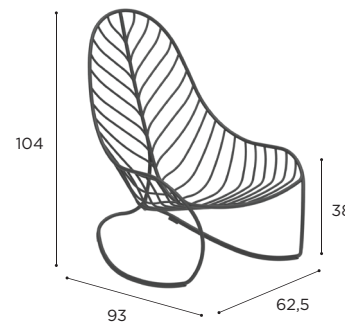

COATED STAINLESS STEEL						
	WR	MR	OL	S	BR	A
	FOL 77 WR	FOL 77 MR	FOL 77 OL	FOL 77 S	FOL 77 BR	FOL 77 A
	€ 1.179	€ 1.179	€ 1.179	€ 1.179	€ 1.179	€ 1.099
CUSHIONS						
PIL FOL 77 SED... (SEAT)						
CAT. A	€ 205					
CAT. B	€ 246					
CAT. C	€ 287					
PIL FOL 77 BED... (BACK)						
CAT. A	€ 150					
CAT. B	€ 180					
CAT. C	€ 210					

ROCKING CHAIR	
REF:	FOL R...
VOLUME:	0,88 m³
WEIGHT:	13,4 kg