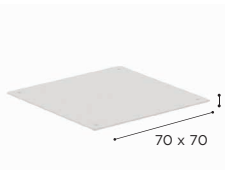

GRANITE BASE	
REF:	CEY V 70 HBP
VOLUME:	0,020 m³
WEIGHT:	54 kg