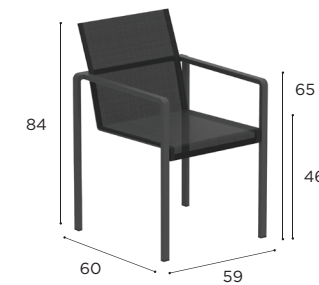

EUR - CM

**ALURA SPECIFICATIONS**

STANDARD / ON REQUEST

DINING CHAIR	
REF:	ALR 47 T...
VOLUME:	0,34 m³ (4)
WEIGHT:	6,4 kg (1)
INFO:	STACKABLE

		COATED ALUMINIUM		
		W	S	A
BATYLINE	WU	ALR 47 TWWU € 519		
	PG		ALR 47 TSPG € 519	
	ZU			ALR 47 TAZU € 519
CUSHIONS				
PIL ALR 47 T... (SEAT + BACK)				
CAT. A			€ 120	
CAT. B			€ 144	
CAT. C			€ 168	

ARM CHAIR	
REF:	ALR 55 T...
VOLUME:	0,38 m³ (4)
WEIGHT:	9,9 kg (1)
INFO:	STACKABLE OPTIONAL TEAK ARMRESTS

		COATED ALUMINIUM		
		W	S	A
BATYLINE	WU	ALR 55 TWWU € 569		
	PG		ALR 55 TSPG € 569	
	ZU			ALR 55 TAZU € 569
ALR 55 T ARWSET (TEAK ARMRESTS) € 30				
CUSHIONS				
PIL ALR 55 T... (SEAT + BACK)				
CAT. A			€ 125	
CAT. B			€ 150	
CAT. C			€ 175	

BAR CHAIR	
REF:	ALR 43 T...
VOLUME:	0,5 m³ (4)
WEIGHT:	9,8 kg (1)
INFO:	STACKABLE OPTIONAL TEAK ARMRESTS LOWERED FRAME <b>ON REQUEST</b>

		COATED ALUMINIUM		
		W	S	A
BATYLINE	WU	ALR 43 TWWU € 739		
	PG		ALR 43 TSPG € 739	
	ZU			ALR 43 TAZU € 739
ALR 43 T ARWSET (TEAK ARMRESTS) € 30				
CUSHIONS				
PIL ALR 43 T... (SEAT + BACK)				
CAT. A			€ 110	
CAT. B			€ 132	
CAT. C			€ 154	
LOWERED FRAME (SURCHARGE) € 100				