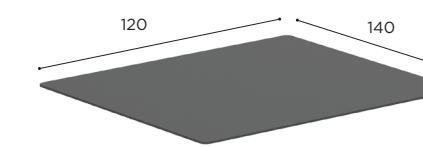

# ALURA LOUNGE SPECIFICATIONS

LOUNGE TABLE	
REF:	ALRL 140 LTH...
VOLUME:	0,16 m <sup>3</sup>
WEIGHT:	19,8 kg
INFO:	ASSEMBLING NEEDED

TABLE TOP	
REF:	ALRL 140 TOP...
WEIGHT:	24 kg