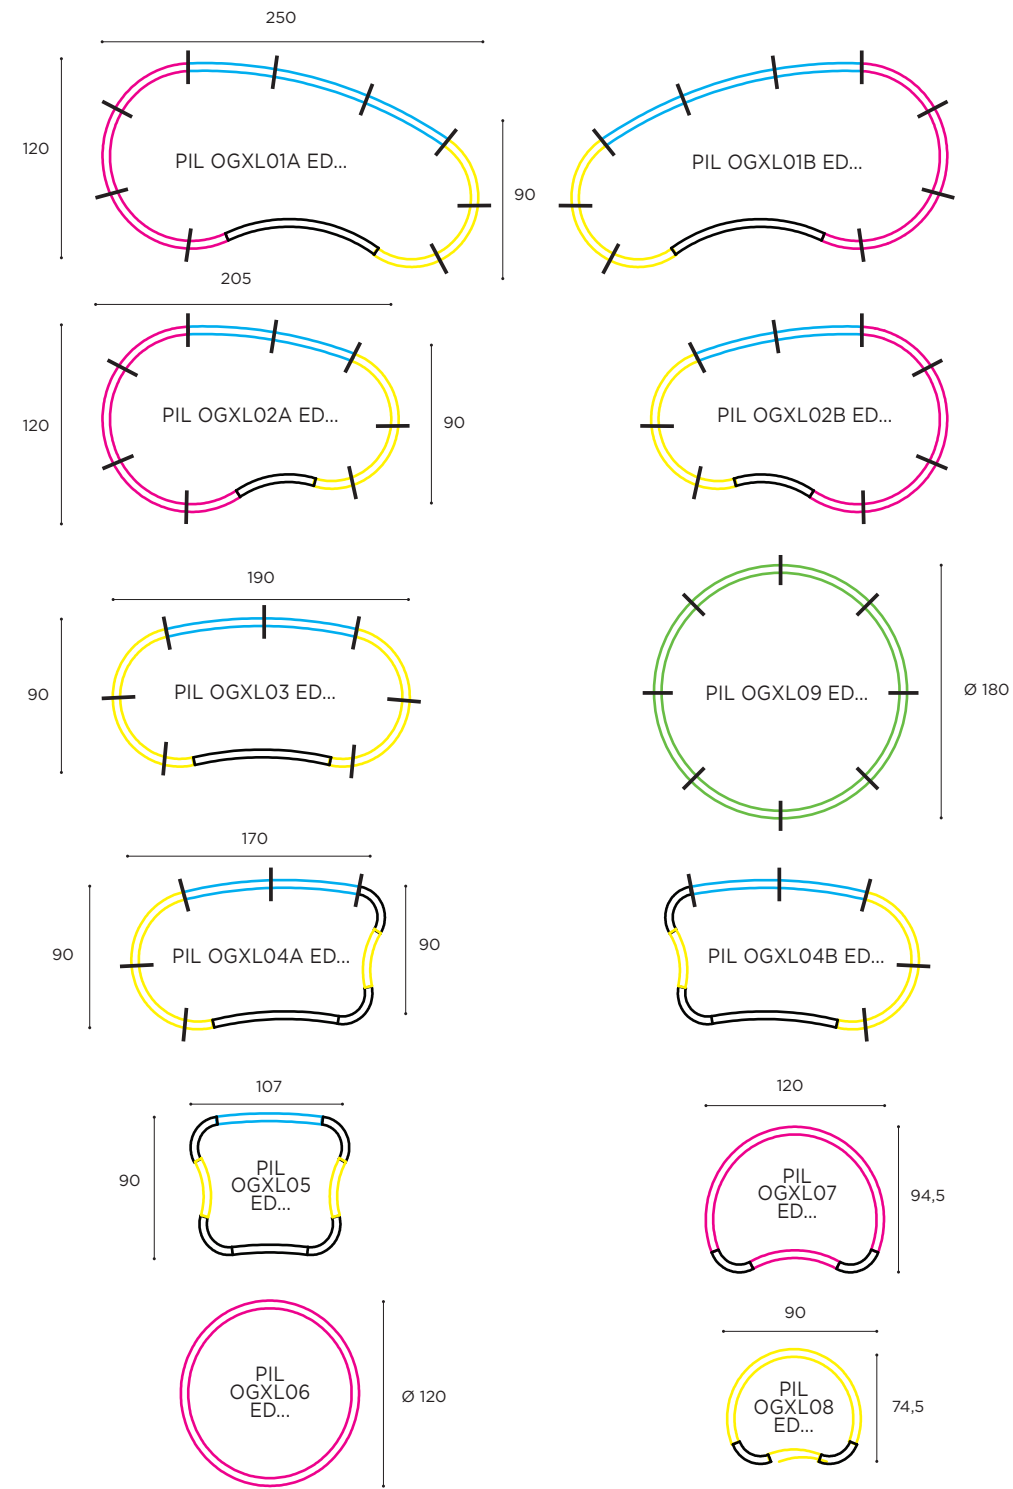

SEAT CUSHIONS		
SEAT 120 x 253,6		
	PIL OGXL01A ED...	PIL OGXL01B ED...
STAND.	€ 2.700	€ 2.700
CAT. A	€ 2.395	€ 2.395
CAT. B	€ 2.874	€ 2.874
CAT. C	€ 3.353	€ 3.353
SEAT 120 x 200		
	PIL OGXL02A ED...	PIL OGXL02B ED...
STAND.	€ 2.140	€ 2.140
CAT. A	€ 1.895	€ 1.895
CAT. B	€ 2.274	€ 2.274
CAT. C	€ 2.653	€ 2.653
SEAT 96 x 200		
	PIL OGXL03 ED...	
STAND.	€ 2.015	
CAT. A	€ 1.785	
CAT. B	€ 2.142	
CAT. C	€ 2.499	
SEAT 95,3 x 170,1		
	PIL OGXL04A ED...	PIL OGXL04B ED...
STAND.	€ 1.835	€ 1.835
CAT. A	€ 1.625	€ 1.625
CAT. B	€ 1.950	€ 1.950
CAT. C	€ 2.275	€ 2.275
SEAT 91,6 x 106,8		
	PIL OGXL05 ED...	
STAND.	€ 1.290	
CAT. A	€ 1.145	
CAT. B	€ 1.374	
CAT. C	€ 1.603	
SEAT Ø 120		
	PIL OGXL06 ED...	
STAND.	€ 1.350	
CAT. A	€ 1.195	
CAT. B	€ 1.434	
CAT. C	€ 1.673	
SEAT 94,3 x 120		
	PIL OGXL07 ED...	
STAND.	€ 1.120	
CAT. A	€ 995	
CAT. B	€ 1.194	
CAT. C	€ 1.393	
SEAT 74,3 x 90		
	PIL OGXL08 ED...	
STAND.	€ 885	
CAT. A	€ 785	
CAT. B	€ 942	
CAT. C	€ 1.099	
SEAT Ø180		
	PIL OGXL09 ED...	
STAND.	€ 2.925	
CAT. A	€ 2.595	
CAT. B	€ 3.114	
CAT. C	€ 3.633	

BACK CUSHIONS	
BACK 18 x 71	
	PIL OGXL450 ED...
STAND.	€ 1.010
CAT. A	€ 895
CAT. B	€ 1.074
CAT. C	€ 1.253
BACK 18 x 70	
	PIL OGXL600 ED...
STAND.	€ 985
CAT. A	€ 875
CAT. B	€ 1.050
CAT. C	€ 1.225
BACK 18 x 62	
	PIL OGXL3000 ED...
STAND.	€ 875
CAT. A	€ 775
CAT. B	€ 930
CAT. C	€ 1.085
BACK 18 x 78	
	PIL OGXL900 ED...
STAND.	€ 955
CAT. A	€ 845
CAT. B	€ 1.014
CAT. C	€ 1.183