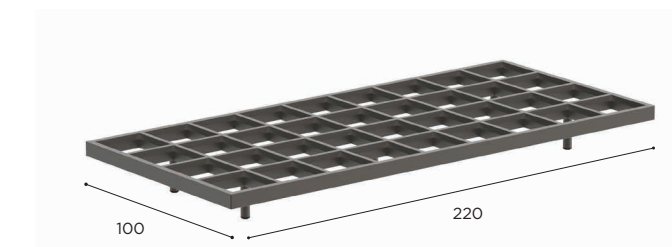

STANDARD / ON REQUEST

COATED ALUMINIUM			
WR	S	BR	A
MZX 100 WR € 1.449	MZX 100 S € 1.449	MZX 100 BR € 1.349	MZX 100 A € 1.449

COATED ALUMINIUM			
WR	S	BR	A
MZX 145 WR € 1.899	MZX 145 S € 1.899	MZX 145 BR € 1.799	MZX 145 A € 1.899

COATED ALUMINIUM			
WR	S	BR	A
MZX 195 WR € 2.449	MZX 195 S € 2.449	MZX 195 BR € 2.299	MZX 195 A € 2.449

COATED ALUMINIUM			
WR	S	BR	A
MZX 220 WR € 2.749	MZX 220 S € 2.749	MZX 220 BR € 2.599	MZX 220 A € 2.749