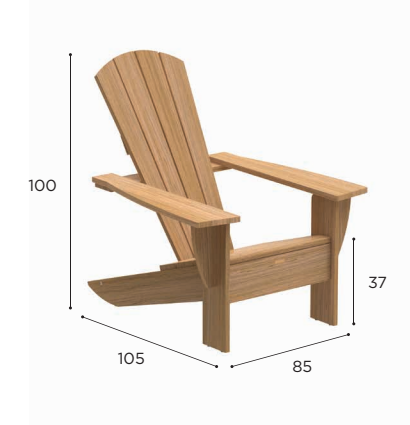

LOUNGE CHAIR	
REF:	NEH 85TK
VOLUME:	0,19 m³
WEIGHT:	24 kg
INFO:	ASSEMBLING NEEDED