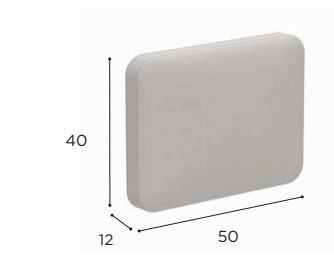

SOFT COMFORT CUSHION	
PIL BRS 5040...	
STAND.	€ 150
CAT. A	€ 135
CAT. B	€ 162
CAT. C	€ 189