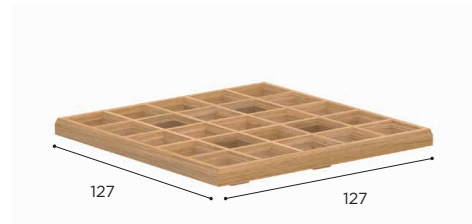

MOZAIX LOUNGE SPECIFICATIONS

LOUNGE ELEMENT 125	
REF:	MZX 125...
VOLUME:	0,14 m³
WEIGHT:	27 kg
INFO:	4 LEGS INCLUDED ASSEMBLING NEEDED

LOUNGE ELEMENT 150	
REF:	MZX 150...
VOLUME:	0,16 m³
WEIGHT:	32 kg
INFO:	4 LEGS INCLUDED ASSEMBLING NEEDED