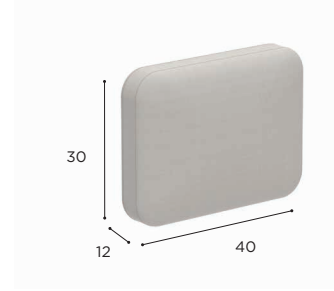

COMFORT CUSHIONS

CUSHIONS WITH A MORE DENSE FILLING FOR EXTRA SUPPORT.

SOFT COMFORT CUSHION	
PIL BRS 4030...	
STAND.	€ 135
CAT. A	€ 120
CAT. B	€ 144
CAT. C	€ 168