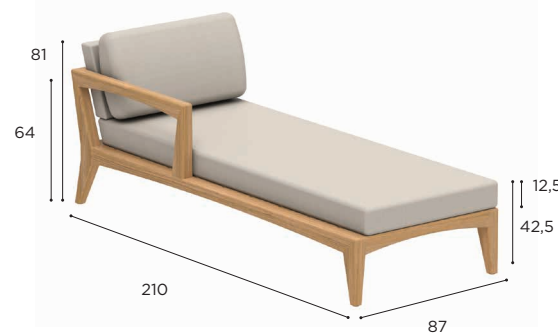

TEAK	
W	
	ZNTL DBR
	€ 3.149
CUSHIONS	
	PIL ZNTL DB... (3pcs)
STAND.	€ 1.745
CAT. A	€ 1.545
CAT. B	€ 1.854
CAT. C	€ 2.163

DAYBED LEFT	
REF:	ZNTL DBL...
VOLUME:	0,55 m³
WEIGHT:	40 kg