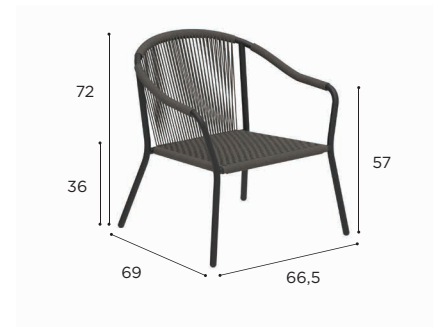

COATED ALUMINIUM + WOVEN FIBRE		
	BR	A
	SAM 55 BRGR € 619	SAM 55 AGR € 569
CUSHION		
PIL BRS 3640... (BACK)		
CAT. A	€ 125	
CAT. B	€ 150	
CAT. C	€ 175	

LOW CHAIR	
REF:	SAM 77...
VOLUME:	0,39 m³ (2)
WEIGHT:	4 kg (1)
INFO:	STACKABLE