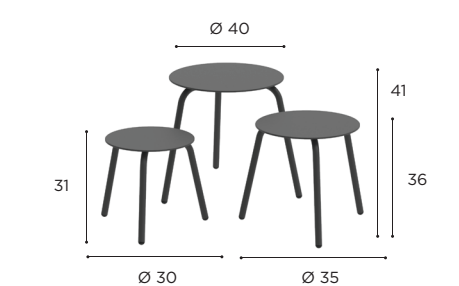

COATED ALUMINIUM + WOVEN FIBRE		
	BR	A
	SAM 43 BRGR € 949	SAM 43 AGR € 899
CUSHION		
PIL BRS 3640... (BACK)		
CAT. A	€ 125	
CAT. B	€ 150	
CAT. C	€ 175	
LOWERED FRAME (SURCHARGE)		
	€ 100	

SIDE TABLES	
REF:	SAM T3...
VOLUME:	0,105 m³
WEIGHT:	6,5 kg / 14,33 Lbs (SET)