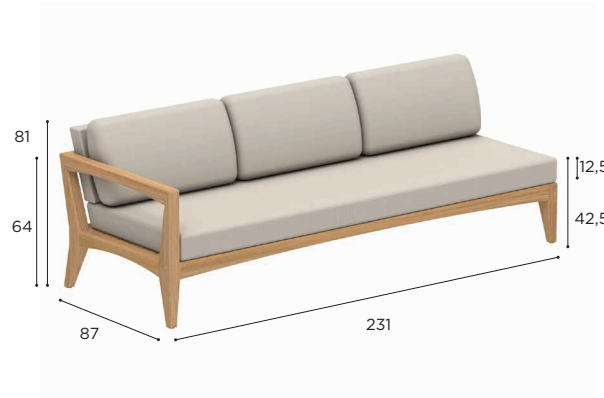

ZENHIT LOUNGE SPECIFICATIONS

STANDARD / ON REQUEST

THREE SEATER RIGHT	
REF:	ZNTL 240R...
VOLUME:	1,33 m³
WEIGHT:	50 kg

TEAK	
W	
	ZNTL 240R
	€ 3.849
CUSHIONS	
	PIL ZNTL 240... (7pcs)
STAND.	€ 2.985
CAT. A	€ 2.645
CAT. B	€ 3.174
CAT. C	€ 3.703
3x PIL ZNTL 100... (9pcs)	
STAND.	€ 3.360
CAT. A	€ 2.985
CAT. B	€ 3.582
CAT. C	€ 4.179

THREE SEATER LEFT	
REF:	ZNTL 240L...
VOLUME:	1,33 m³
WEIGHT:	50 kg