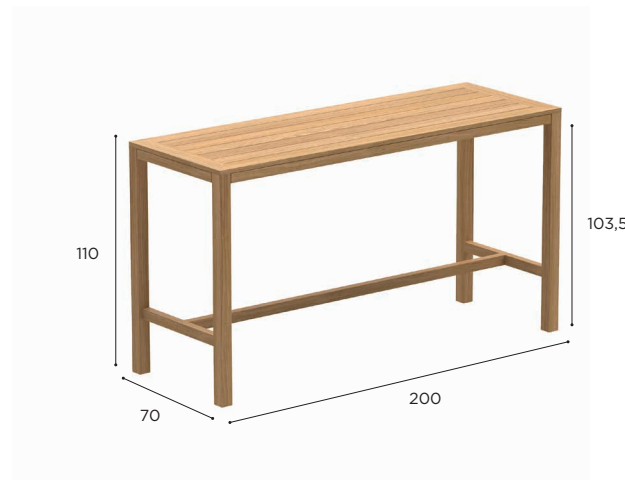

TEAK	
	W
TEAK	W
	XQI 200H W
	€ 1.999