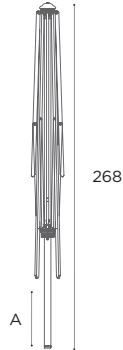

STAINLESS STEEL POLE + TEAK RIBS		EP STAINLESS STEEL POLE + TEAK RIBS		
		SS	W	EP	W	
	Ø 3	SHA 30 ... *		SHA 30 EP ... *		
		€ 2.799		€ 2.899		
	Ø 3,5	SHA 35 ...		SHA 35 EP ...		
		€ 2.999		€ 3.099		
	Ø 4,5	SHA 45 ...		SHA 45 EP ...		
		€ 3.299		€ 3.399		
	3 x 3	SHA 30V ...		SHA 30V EP ...		
		€ 2.999		€ 3.099		
	3,5 x 3,5	SHA 35V ...		SHA 35V EP ...		
		€ 3.249		€ 3.349		
	3 x 4	SHA 40R ...		SHA 40R EP ...		
		€ 3.199		€ 3.299		
TEXTILE COLOURS						
... WU	... EU	... BU	... ROU	... MU	... CAU	... FOU
						... ZU