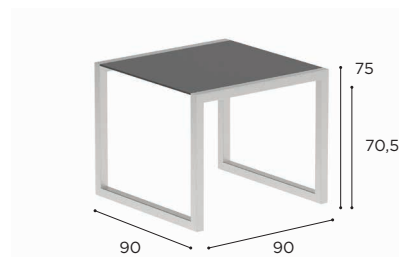

BRUSHED STAINLESS STEEL	ELECTROPOLISHED STAINLESS STEEL
		SS	EP
CERAMIC	WU	NNX 90 CWU € 1.959	NNX 90 CEPWU € 2.059
	TG	NNX 90 CTG € 1.879	NNX 90 CEPTG € 1.979
	ZU	NNX 90 CZU € 1.959	NNX 90 CEPZU € 2.059
TEAK	W	NNX 90 € 1.829	NNX 90 EP € 1.929