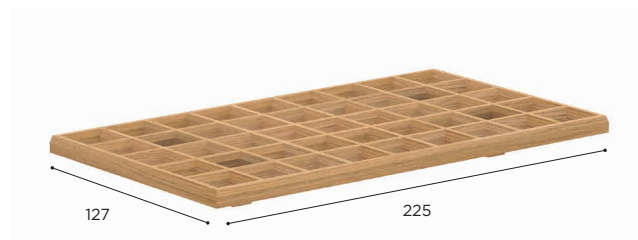

MAHOGANY OILED TEAK	TEAK
MHOT	W
MZX 125 MHOTFR	MZX 125 WFR
€ 1.699	€ 2.749

MAHOGANY OILED TEAK	TEAK
MHOT	W
MZX 150 MHOTFR	MZX 150 WFR
€ 1.949	€ 3.249

MAHOGANY OILED TEAK	TEAK
MHOT	W
MZX 200 MHOTFR	MZX 200 WFR
€ 2.449	€ 3.999

MAHOGANY OILED TEAK	TEAK
MHOT	W
MZX 225 MHOTFR	MZX 225 WFR
€ 2.799	€ 4.449