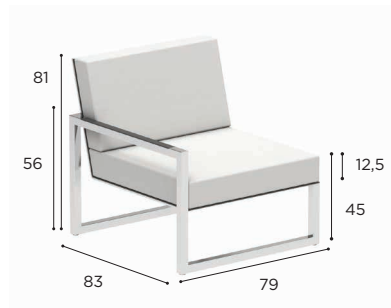

BRUSHED STAINLESS STEEL	ELECTROPOLISHED STAINLESS STEEL	COATED ALUMINIUM			
		SS	EP	W	S	BR	A
BATYLINE	WU	NNXL 80 RTWU € 1.699	NNXL 80 RTEPWU € 1.899	NNXL 80 RTWWU € 1.499			
	CAU	NNXL 80 RTCAU € 1.699	NNXL 80 RTEPCAU € 1.899		NNXL 80 RTSPG € 1.499		
	PG						
	ZU	NNXL 80 RTZU € 1.699	NNXL 80 RTEPZU € 1.899				NNXL 80 RTAZU € 1.499
	GRP					NNXL 80 RTBRGRP € 1.499	
NNXL 80 T ARWSET (TEAK ARMRESTS) € 35 CUSHIONS SEE OPTIONS ON P. 78							

LEFT CORNER MODULAR ELEMENT	
REF:	NNXL 80LT...
VOLUME:	0,55 m³
WEIGHT:	23,4 kg
INFO:	OPTIONAL TEAK ARMRESTS BRONZE FRAME INCLUDES OILED TEAK ARMRESTS