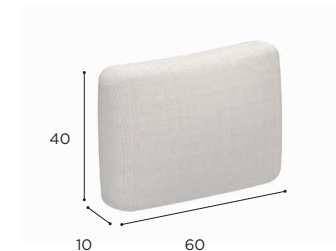

	SOFT DECO CUSHION
	PIL 53MRS...
CAT. A	€ 130
CAT. B	€ 156
CAT. C	€ 182

	SOFT DECO CUSHION
	PIL 64 MRS...
CAT. A	€ 145
CAT. B	€ 174
CAT. C	€ 203

OUTDOOR COVERS

100% POLYESTER EVA COATED WATERPROOF FABRIC, WEIGHT: 200GR/M² COLOUR: CAU