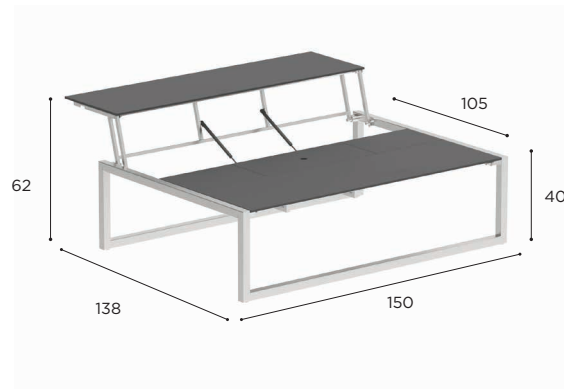

BRUSHED STAINLESS STEEL	ELECTROPOLISHED STAINLESS STEEL	COATED ALUMINIUM				
	SS	EP	W	S	BR	A	
CERAMIC	WU	NNXL 40S CWU € 979	NNXL 40S CEPWU € 1.099	NNXL 40S CWWU € 929			
	CD	NNXL 40S CCD € 1.179	NNXL 40S CEPCD € 1.299	NNXL 40S CWCD € 1.129	NNXL 40S CSCD € 1.129	NNXL 40S CBRCD € 1.129	NNXL 40S CACD € 1.129
	CL	NNXL 40S CCL € 1.179	NNXL 40S CEPCL € 1.299	NNXL 40S CWCL € 1.129	NNXL 40S CSCCL € 1.129	NNXL 40S CBRCL € 1.129	NNXL 40S CACL € 1.129
	TG	NNXL 40S CTG € 929	NNXL 40S CEPTG € 1.049				
	PG				NNXL 40S CSPG € 929		
	TS	NNXL 40S CTS € 1.179	NNXL 40S CEPTS € 1.299	NNXL 40S CWTS € 1.129	NNXL 40S CSTS € 1.129	NNXL 40S CBRTS € 1.129	NNXL 40S CATS € 1.129
	TM	NNXL 40S CTM € 1.179	NNXL 40S CEPTM € 1.299	NNXL 40S CWTM € 1.129	NNXL 40S CSTM € 1.129	NNXL 40S CBRM € 1.129	NNXL 40S CATM € 1.129
	ZU	NNXL 40S CZU € 979	NNXL 40S CEPZU € 1.099				NNXL 40S CAZU € 929
	NM	NNXL 40S CNM € 1.279	NNXL 40S CEPNM € 1.399			NNXL 40S CBRNM € 1.229	NNXL 40S CANM € 1.229
	TEAK	NNXL 40S W € 979	NNXL 40S WEP € 1.099	NNXL 40S WW € 929	NNXL 40S WS € 929	NNXL 40S WBR € 929	NNXL 40S WA € 929

LOUNGE TABLE	
REF:	NNXL 150T..
VOLUME:	0,63 m³
WEIGHT:	62,3 kg
INFO	PNEUMATIC