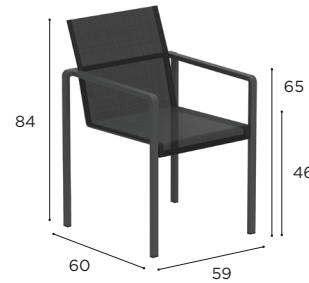

EUR -CM

ALURA

Design by Kris Van Puyvelde

ALURA SPECIFICATIONS

STANDARD / ON REQUEST

DINING CHAIR	
REF:	ALR 47 T...
VOLUME:	0,34 m ³ (4)
WEIGHT:	6,4 kg (1)
INFO:	STACKABLE

		COATED ALUMINIUM		
		W	S	A
BATYLINE	WU	ALR 47 TWWU € 569		
	PG		ALR 47 TSPG € 569	
	ZU			ALR 47 TAZU € 569
CUSHIONS				
PIL ALR 47 T ... (SEAT + BACK)				
CAT. A		€ 130		
CAT. B		€ 156		
CAT. C		€ 182		

ARM CHAIR	
REF:	ALR 55 T...
VOLUME:	0,38 m ³ (4)
WEIGHT:	9,9 kg (1)
INFO:	STACKABLE OPTIONAL TEAK ARMRESTS

		COATED ALUMINIUM		
		W	S	A
BATYLINE	WU	ALR 55 TWWU € 629		
	PG		ALR 55 TSPG € 629	
	ZU			ALR 55 TAZU € 629
ALR 55 T ARWSET (TEAK ARMRESTS) € 30				
CUSHIONS				
PIL ALR 55 T ... (SEAT + BACK)				
CAT. A		€ 140		
CAT. B		€ 168		
CAT. C		€ 196		

BAR CHAIR	
REF:	ALR 43 T...
VOLUME:	0,5 m ³ (4)
WEIGHT:	9,8 kg (1)
INFO:	STACKABLE OPTIONAL TEAK ARMRESTS LOWERED FRAME ON REQUEST

		COATED ALUMINIUM		
		W	S	A
BATYLINE	WU	ALR 43 TWWU € 799		
	PG		ALR 43 TSPG € 799	
	ZU			ALR 43 TAZU € 799
ALR 43 T ARWSET (TEAK ARMRESTS) € 30				
CUSHIONS				
PIL ALR 43 T ... (SEAT + BACK)				
CAT. A		€ 120		
CAT. B		€ 144		
CAT. C		€ 168		
LOWERED FRAME (SURCHARGE) € 100				