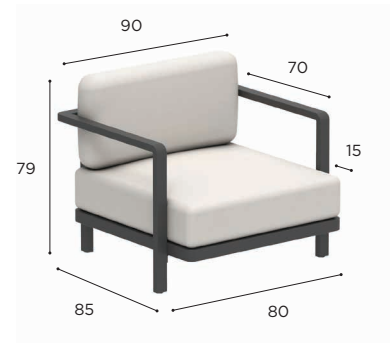

ALURA LOUNGE SPECIFICATIONS

STANDARD / ON REQUEST

ONE SEATER	
REF:	ALRL 100 T...
VOLUME:	0,6 m³
WEIGHT:	22 kg
INFO:	ASSEMBLING NEEDED

		COATED ALUMINIUM		
		WR	S	A
BATYLINE	WU	ALRL 100 TWRWU € 1.479		
	PG		ALRL 100 TSPG € 1.479	
	ZU			ALRL 100 TAZU € 1.379
CUSHIONS				
PIL ALRL 100 SET ED... (2 pcs)				
STAND.			€ 1.020	
CAT. A			€ 905	
CAT. B			€ 1.086	
CAT. C			€ 1.267	

FOOTREST	
REF:	ALRL 80 F T...
VOLUME:	0,20 m³
WEIGHT:	14,5 kg
INFO:	ASSEMBLING NEEDED