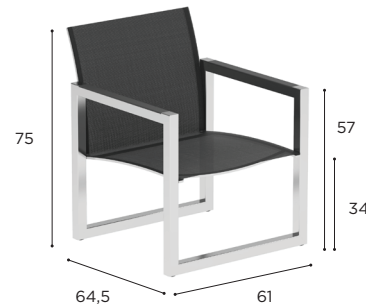

BRUSHED STAINLESS STEEL	ELECTROPOLISHED STAINLESS STEEL	COATED STAINLESS STEEL			
		SS	EP	W	S	BR	A
BATYLINE	WU	NNX 77 TWU € 1.259	NNX 77 TEPWU € 1.459	NNX 77 TWWU € 1.259			
	CAU	NNX 77 TCAU € 1.259	NNX 77 TEPCAU € 1.459				
	PG				NNX 77 TSPG € 1.259		
	ZU	NNX 77 TZU € 1.259	NNX 77 TEPZU € 1.459				NNX 77 TAZU € 1.259
	GRP					NNX 77 TBRGRP € 1.259	
				NNX 77T ARWSET (TEAK ARMRESTS) € 50			
				CUSHIONS			
				PIL NNX77T ... (SEAT + BACK)			
CAT. A				€ 150			
CAT. B				€ 180			
CAT. C				€ 210			

FOOTREST	
REF:	NNX FT...
VOLUME:	0,14 m³
WEIGHT:	9 kg