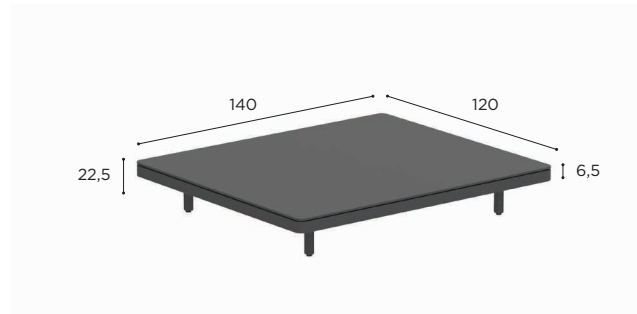

ALURA LOUNGE SPECIFICATIONS

LOUNGE TABLE	
REF:	ALRL 140...
VOLUME:	0,15 m³
WEIGHT:	22,5 kg
INFO:	ASSEMBLING NEEDED

COATED ALUMINIUM + BATYLINE				
		WR	S	A
CERAMIC	WUM	ALRL 140 CWRWUM € 3.869		
	BS	ALRL 140 CWRBS € 4.369	ALRL 140 CSBS € 4.369	ALRL 140 CABS € 4.249
	CD	ALRL 140 CWRCD € 4.369	ALRL 140 CSCD € 4.369	ALRL 140 CACD € 4.249
	TR	ALRL 140 CWRTR € 3.619	ALRL 140 CSTR € 3.619	ALRL 140 CATR € 3.499
	CL	ALRL 140 CWRCL € 4.369	ALRL 140 CSCL € 4.369	ALRL 140 CACL € 4.249
	TS	ALRL 140 CWRTS € 4.369	ALRL 140 CSTS € 4.369	ALRL 140 CATS € 4.249
	TM	ALRL 140 CWRM € 4.369	ALRL 140 CSTM € 4.369	ALRL 140 CATM € 4.249
	NM	ALRL 140 CWRNM € 4.769	ALRL 140 CSNM € 4.769	ALRL 140 CANM € 4.649
	ZUM			ALRL 140 CAZUM € 4.249

LOUNGE TABLE	
REF:	ALRL 140 LTL...
VOLUME:	0,15 m³
WEIGHT:	19 kg
INFO:	ASSEMBLING NEEDED