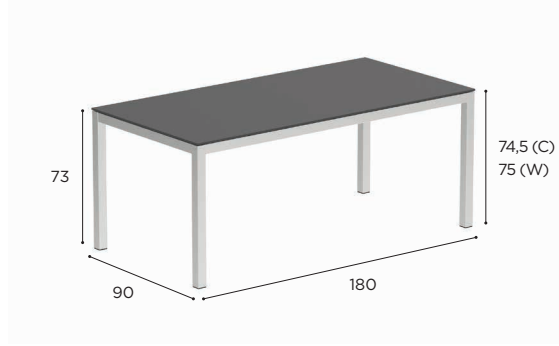

TABOELA SPECIFICATIONS

STANDARD / ON REQUEST

TABLE	
REF:	TBL 180...
VOLUME:	0,24 m³
WEIGHT:	C: 62 kg
INFO:	ASSEMBLING NEEDED

		BRUSHED STAINLESS STEEL	ELECTROPOLISHED STAINLESS STEEL	COATED ALUMINIUM			
		SS	EP	W	S	A	
CERAMIC	WU	TBL 180 CWU € 2.749	TBL 180 CEPWU € 2.949	TBL 180 CWWU € 2.649			
	TG	TBL 180 CTG € 2.499	TBL 180 CEPTG € 2.699	TBL 180 CWTG € 2.399	TBL 180 CSTG € 2.399	TBL 180 CATG € 2.399	
	PG	TBL 180 CPG € 2.749	TBL 180 CEP PG € 2.949		TBL 180 CSPG € 2.649		
	ZU	TBL 180 CZU € 2.749	TBL 180 CEPZU € 2.949			TBL 180 CAZU € 2.649	
	BS	TBL 180 CBS € 3.199	TBL 180 CEPBS € 3.399	TBL 180 CWBS € 3.099	TBL 180 CSBS € 3.099	TBL 180 CABS € 3.099	
	CL	TBL 180 CCL € 3.399	TBL 180 CEPCL € 3.599	TBL 180 CWCL € 3.299	TBL 180 CSCL € 3.299	TBL 180 CACL € 3.299	
	TS	TBL 180 CTS € 3.399	TBL 180 CEPTS € 3.599	TBL 180 CWTS € 3.299	TBL 180 CSTS € 3.299	TBL 180 CATS € 3.299	
	TM	TBL 180 CTM € 3.399	TBL 180 CEPTM € 3.599	TBL 180 CWTM € 3.299	TBL 180 CSTM € 3.299	TBL 180 CATM € 3.299	
	CD	TBL 180 CCD € 3.399	TBL 180 CEP CD € 3.599	TBL 180 CWCD € 3.299	TBL 180 CSCD € 3.299	TBL 180 CACD € 3.299	
	NM	TBL 180 CNM € 3.999	TBL 180 CEPNM € 4.199	TBL 180 CWNM € 3.899	TBL 180 CSNM € 3.899	TBL 180 CANM € 3.899	
	TEAK	W	TBL 180 W € 2.549	TBL 180 WEP € 2.749	TBL 180 WW € 2.449	TBL 180 WS € 2.449	TBL 180 WA € 2.449

TABLE	
REF:	TBL 210...
VOLUME:	0,28 m³
WEIGHT:	C: 73,5 kg
INFO:	ASSEMBLING NEEDED