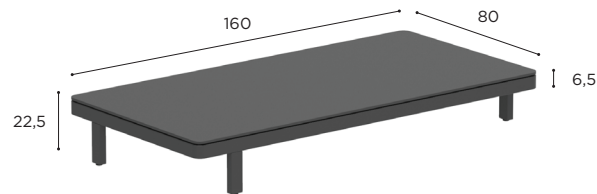

LOUNGE TABLE	
REF:	ALRL 160 LTL...
VOLUME:	0,28 m³
WEIGHT:	44 kg
INFO:	ASSEMBLING NEEDED