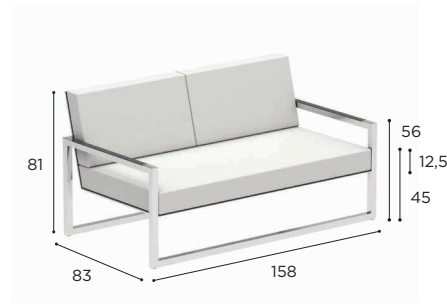

NINIX LOUNGE SPECIFICATIONS

TWO SEATER MODULAR ELEMENT	
REF:	NNXL 160T..
VOLUME:	1,04 m³
WEIGHT:	49 kg
INFO:	OPTIONAL TEAK ARMRESTS BRONZE FRAME INCLUDES OILED TEAK ARMRESTS

		BRUSHED STAINLESS STEEL	ELECTROPOLISHED STAINLESS STEEL	COATED ALUMINIUM			
		SS	EP	W	S	BR	A
BATYLINE	WU	NNXL 160 TWU € 3.349	NNXL 160 TEPWU € 3.849	NNXL 160 TWWU € 3.079			
	CAU	NNXL 160 TCAU € 3.349	NNXL 160 TEPCAU € 3.849				
	PG				NNXL 160 TSPG € 3.079		
	ZU	NNXL 160 TZU € 3.349	NNXL 160 TEPZU € 3.849				NNXL 160 TAZU € 3.079
	GR					NNXL 160 TBRGRP € 3.079	
				NNXL 100 T ARWSET (TEAK ARMRESTS) € 70			
				CUSHIONS SEE OPTIONS ON P. 81			

TWO SEATER MODULAR ELEMENT	
REF:	NNXL 160ZT..
VOLUME:	1,04 m³
WEIGHT:	44,7 kg