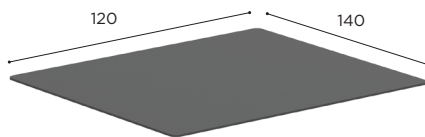

LOUNGE TABLE	
REF:	ALRL 140 LTL...
VOLUME:	0,15 m ³
WEIGHT:	19 kg
INFO:	ASSEMBLING NEEDED

COATED ALUMINIUM + BATYLINE				
		WR	S	A
CERAMIC	WUM	ALRL 140 LTL CWRWUM € 3.549		
	BS	ALRL 140 LTL CWRBS € 4.049	ALRL 140 LTL CSBS € 4.049	ALRL 140 LTL CABS € 3.929
	CD	ALRL 140 LTL CWRCD € 4.049	ALRL 140 LTL CSCD € 4.049	ALRL 140 LTL CACD € 3.929
	TR	ALRL 140 LTL CWRTR € 3.299	ALRL 140 LTL CSTR € 3.299	ALRL 140 LTL CATR € 3.179
	CL	ALRL 140 LTL CWRCL € 4.049	ALRL 140 LTL CSCL € 4.049	ALRL 140 LTL CACL € 3.929
	TS	ALRL 140 LTL CWRTS € 4.049	ALRL 140 LTL CSTS € 4.049	ALRL 140 LTL CATS € 3.929
	TM	ALRL 140 LTL CWRM € 4.049	ALRL 140 LTL CSTM € 4.049	ALRL 140 LTL CATM € 3.929
	NM	ALRL 140 LTL CWRNM € 4.449	ALRL 140 LTL CSNM € 4.449	ALRL 140 LTL CANM € 4.329
	ZUM			ALRL 140 LTL CAZUM € 3.929

ALURA LOUNGE SPECIFICATIONS

STANDARD / ON REQUEST

LOUNGE TABLE	
REF:	ALRL 140 LTH...
VOLUME:	0,16 m ³
WEIGHT:	19,8 kg
INFO:	ASSEMBLING NEEDED

TABLE TOP	
REF:	ALRL 140 TOP...
WEIGHT:	24 kg

COATED ALUMINIUM + BATYLINE				
		WR	S	A
CERAMIC	WUM	ALRL 140 LTH CWRWUM € 3.649		
	BS	ALRL 140 LTH CWRBS € 4.149	ALRL 140 LTH CSBS € 4.149	ALRL 140 LTH CABS € 4.029
	CD	ALRL 140 LTH CWRCD € 4.149	ALRL 140 LTH CSCD € 4.149	ALRL 140 LTH CAD € 4.029
	TR	ALRL 140 LTH CWRTR € 3.399	ALRL 140 LTH CSTR € 3.399	ALRL 140 LTH CATR € 3.279
	CL	ALRL 140 LTH CWRCL € 4.149	ALRL 140 LTH CSCL € 4.149	ALRL 140 LTH CACL € 4.029
	TS	ALRL 140 LTH CWRTS € 4.149	ALRL 140 LTH CSTS € 4.149	ALRL 140 LTH CATS € 4.029
	TM	ALRL 140 LTH CWRTM € 4.149	ALRL 140 LTH CSTM € 4.149	ALRL 140 LTH CATM € 4.029
	NM			ALRL 140 LTH CANM € 4.429
	ZUM			ALRL 140 LTH CAZUM € 4.029