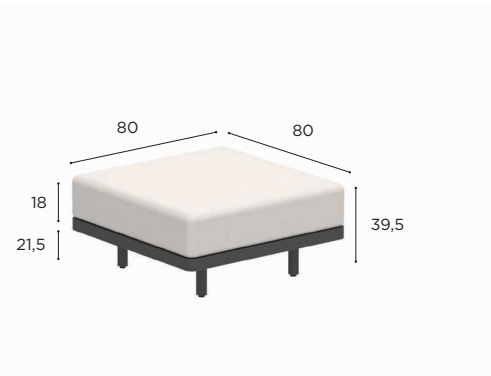

ALURA LOUNGE SPECIFICATIONS

STANDARD / ON REQUEST

ONE SEATER	
REF:	ALRL 100 T...
VOLUME:	0,6 m³
WEIGHT:	22 kg
INFO:	ASSEMBLING NEEDED

		COATED ALUMINIUM		
		WR	S	A
BATYLINE	WU	ALRL 100 TWRWU € 1.479		
	PG		ALRL 100 TSPG € 1.479	
	ZU			ALRL 100 TAZU € 1.379
CUSHIONS				
PIL ALRL 100 SET ED... (2 pcs)				
STAND.			€ 1.020	
CAT. A			€ 905	
CAT. B			€ 1.086	
CAT. C			€ 1.267	

FOOTREST	
REF:	ALRL 80 F T...
VOLUME:	0,20 m³
WEIGHT:	14,5 kg
INFO:	ASSEMBLING NEEDED

		COATED ALUMINIUM		
		WR	S	A
BATYLINE	WU	ALRL 80 F TWRWU € 1.209		
	PG		ALRL 80 F TSPG € 1.209	
	ZU			ALRL 80 F TAZU € 1.129
CUSHIONS				
PIL ALRL 80 ED... (1 pc)				
STAND.			€ 730	
CAT. A			€ 645	
CAT. B			€ 774	
CAT. C			€ 903	

FOOTREST	
REF:	ALRL 140 F T...
VOLUME:	0,49 m³
WEIGHT:	31,8 kg
INFO:	ASSEMBLING NEEDED

		COATED ALUMINIUM		
		WR	S	A
BATYLINE	WU	ALRL 140 F TWRWU € 1.829		
	PG		ALRL 140 F TSPG € 1.829	
	ZU			ALRL 140 F TAZU € 1.729
CUSHIONS				
PIL ALRL 140 ED... (1 pc)				
STAND.			€ 1.635	
CAT. A			€ 1.450	
CAT. B			€ 1.740	
CAT. C			€ 2.030