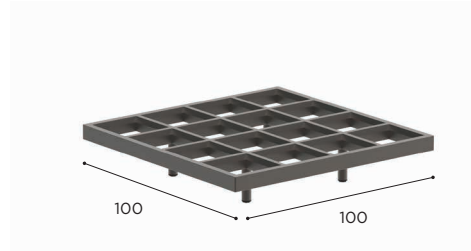

MOZAIX LOUNGE SPECIFICATIONS

LOUNGE ELEMENT 100	
REF:	MZX 100...
VOLUME:	0,09 m³
WEIGHT:	16 kg
INFO:	4 LEGS INCLUDED ASSEMBLING NEEDED

COATED ALUMINIUM				
WR	PB	S	BR	A
MZX 100 WR	MZX 100 PB	MZX 100 S	MZX 100 BR	MZX 100 A
€ 1.569	€ 1.569	€ 1.569	€ 1.449	€ 1.569

LOUNGE ELEMENT 145	
REF:	MZX 145...
VOLUME:	0,12 m³
WEIGHT:	22 kg
INFO:	4 LEGS INCLUDED ASSEMBLING NEEDED