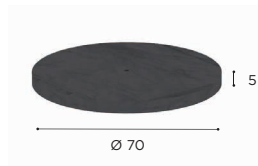

GRANITE	
CEY V 70 HBP € 369	
OPTIONAL WHEELSET (SS)	
CEY V X HEP € 399	

GRANITE BASE	
REF:	CEY V 70 RBP
VOLUME:	0,020 m ³
WEIGHT:	51 kg

GRANITE	
CEY V 70 RBP € 329	

MOBY BASE	
REF:	MOB 65...
WEIGHT:	23 kg + BALLAST
INFO:	BRUSHED STAINLESS STEEL BODY WHEELS AND DETACHABLE HANDLE FOR MOVING AROUND ON THE TERRACE TO BE FILLED WITH GRAVEL FOR ADDED WEIGHT POLISHED STAINLESS STEEL TUBE INCLUDED