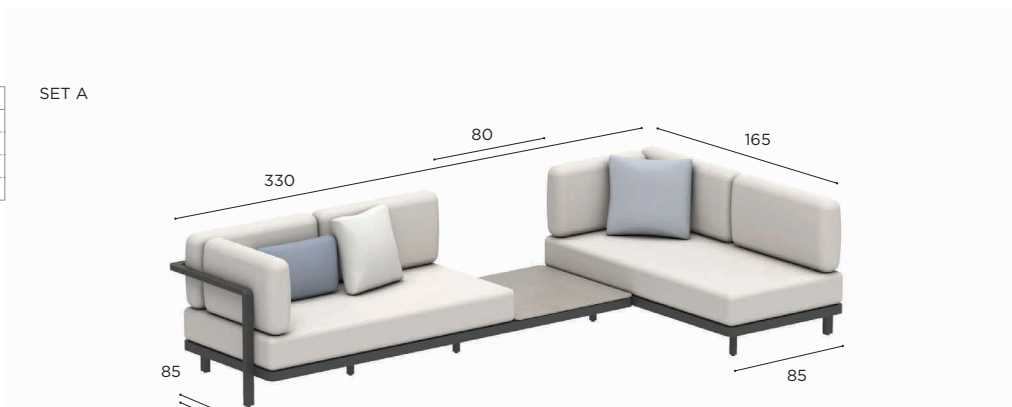

ALURA LOUNGE SETS

SET 13
REF: ALRL 13...
INFO: ASSEMBLING NEEDED