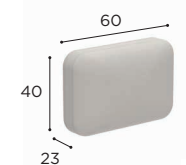

COMFORT BACK CUSHION	
COMFORT CUSHION 60 x 40	
	PIL BRH 6040P...
STAND.	€ 245
CAT. A	€ 215
CAT. B	€ 258
CAT. C	€ 301