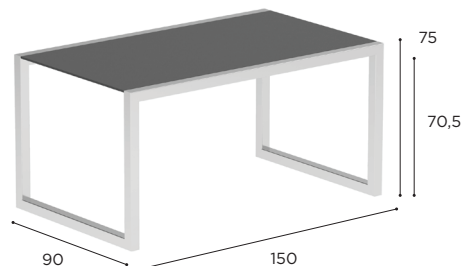

BRUSHED STAINLESS STEEL	ELECTROPOLISHED STAINLESS STEEL	COATED ALUMINIUM				
		SS	EP	W	S	BR	A	
CERAMIC	WU	NNX 90T CWU € 1.729	NNX 90T CEPWU € 1.829	NNX 90T CWWU € 1.629				
	CD	NNX 90T CCD € 2.149	NNX 90T CEPCD € 2.249	NNX 90T CWCD € 2.049	NNX 90T CSCD € 2.049	NNX 90T CBRCD € 2.049	NNX 90T CACD € 2.049	
	CL	NNX 90T CCL € 2.149	NNX 90T CEPCL € 2.249	NNX 90T CWCL € 2.049	NNX 90T CSCD € 2.049	NNX 90T CBRCL € 2.049	NNX 90T CACL € 2.049	
	TG	NNX 90T CTG € 1.649	NNX 90T CEPTG € 1.749					
	PG				NNX 90T CSPG € 1.729			
	TS	NNX 90T CTS € 2.149	NNX 90T CEPTS € 2.249	NNX 90T CWTS € 2.049	NNX 90T CSTS € 2.049	NNX 90T CBRTS € 2.049	NNX 90T CATS € 2.049	
	TM	NNX 90T CTM € 2.149	NNX 90T CEPTM € 2.249	NNX 90T CWTM € 2.049	NNX 90T CSTM € 2.049	NNX 90T CBRM € 2.049	NNX 90T CATM € 2.049	
	NM	NNX 90T CNM € 2.349	NNX 90T CEPNM € 2.449			NNX 90T CBRNM € 2.249	NNX 90T CANM € 2.249	
	ZU	NNX 90T CZU € 1.729	NNX 90T CEPZU € 1.829				NNX 90T CAZU € 1.629	
	TEAK	W	NNX 90T € 1.599	NNX 90T EP € 1.699	NNX 90T WW € 1.499	NNX 90T WS € 1.499	NNX 90T WBR € 1.499	NNX 90T WA € 1.499

TABLE	
REF:	NNX 150...
VOLUME:	1,02 m³
WEIGHT:	C: 53 kg W: 38 kg