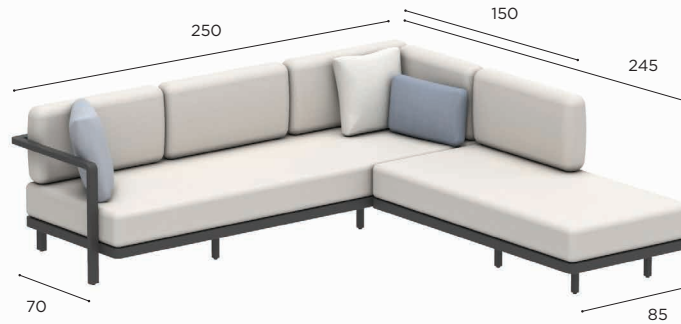

ALURA LOUNGE SETS

SET 06	
REF:	ALRL 06...
INFO:	ASSEMBLING NEEDED

SET A