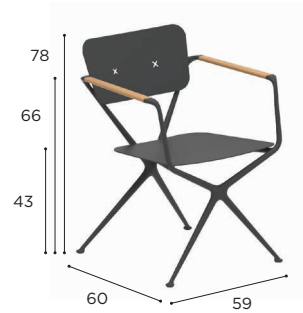

EXES

Design by Kris Van Puyvelde

EXES SPECIFICATIONS

STANDARD / ON REQUEST

DINING CHAIR	
REF:	EXS 55...
VOLUME:	0,3 m ³
WEIGHT:	8,5 kg
INFO:	ASSEMBLING NEEDED TEAK ARMRESTS FIXING CROSSES IN FRAME COLOUR

	COATED ALUMINIUM				
	WR	PB	S	BR	A
	EXS 55 WR € 1.059	EXS 55 PB € 1.059	EXS 55 S € 1.059	EXS 55 BR € 1.059	EXS 55 A € 999
	CUSHIONS				
	PIL EXS 55 BED... (BACK)				
CAT. A	€ 170				
CAT. B	€ 204				
CAT. C	€ 238				
	PIL EXS 55 SED... (SEAT)				
CAT. A	€ 185				
CAT. B	€ 222				
CAT. C	€ 259				
	OPTIONAL TEAK FIXING CROSSES (SET) FOR BACKREST CUSHION				
	PIL EXS FCW € 99				