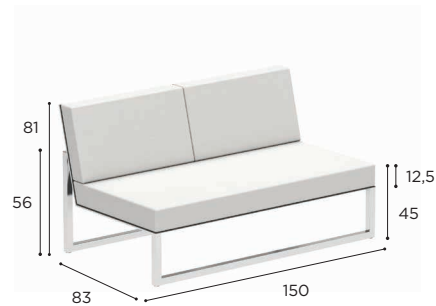

BRUSHED STAINLESS STEEL	ELECTROPOLISHED STAINLESS STEEL	COATED ALUMINIUM			
		SS	EP	W	S	BR	A
BATYLINE	WU	NNXL 160Z TWU € 2.999	NNXL 160Z TEPWU € 3.399	NNXL 160Z TWWU € 2.769			
	CAU	NNXL 160Z TCAU € 2.999	NNXL 160Z TEPCAU € 3.399				
	PG				NNXL 160Z TSPG € 2.769		
	ZU	NNXL 160Z TZU € 2.999	NNXL 160Z TEPZU € 3.399				NNXL 160Z TAZU € 2.769
	GR					NNXL 160Z TBRGRP € 2.769	
				CUSHIONS SEE OPTIONS ON P. 81			

TWO SEATER LEFT MODULAR ELEMENT	
REF:	NNXL 160LT..
VOLUME:	1,04 m³
WEIGHT:	49 kg
INFO:	OPTIONAL TEAK ARMRESTS BRONZE FRAME INCLUDES OILED TEAK ARMRESTS