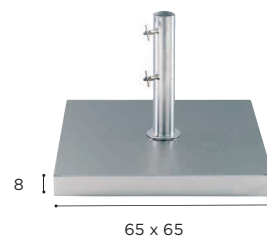

GRANITE	
CEY V 70 RBP € 329	

MOBY BASE	
REF:	MOB 65...
WEIGHT:	23 kg + BALLAST
INFO:	BRUSHED STAINLESS STEEL BODY WHEELS AND DETACHABLE HANDLE FOR MOVING AROUND ON THE TERRACE TO BE FILLED WITH GRAVEL FOR ADDED WEIGHT POLISHED STAINLESS STEEL TUBE INCLUDED