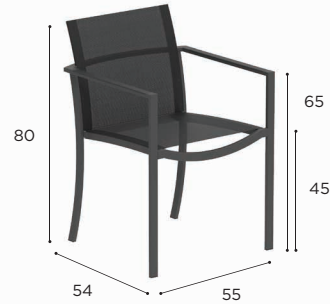

O-ZON

Design by Kris Van Puyvelde

O-ZON SPECIFICATIONS

STANDARD / ON REQUEST

DINING CHAIR	
REF:	OZN 47T..
VOLUME:	0,26 m³ (4)
WEIGHT:	5,4 kg (1)
INFO:	STACKABLE

ARM CHAIR	
REF:	OZN 55T..
VOLUME:	0,32 m³ (4)
WEIGHT:	7 kg (1)
INFO:	STACKABLE