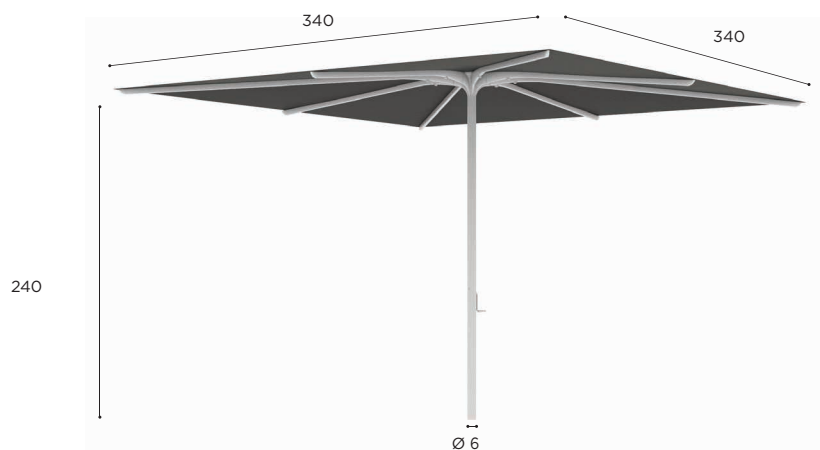

BLOOM 340V	
REF:	BLM 340V...
VOLUME:	0,6 m³
WEIGHT:	32,5 kg
INFO:	COVERBAG INCLUDED BASE & TUBE NOT INCLUDED ALL BASE COMBINATIONS SEE P. 365 OPTIONAL WHEELSET