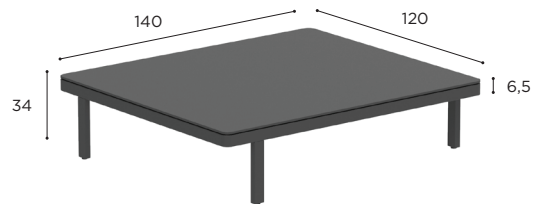

LOUNGE TABLE	
REF:	ALRL 140 LTL...
VOLUME:	0,15 m ³
WEIGHT:	19 kg
INFO:	ASSEMBLING NEEDED

COATED ALUMINIUM + BATYLINE				
		WR	S	A
CERAMIC	WUM	ALRL 140 LTL CWRWUM € 3.549		
	BS	ALRL 140 LTL CWRBS € 4.049	ALRL 140 LTL CSBS € 4.049	ALRL 140 LTL CABS € 3.929
	CD	ALRL 140 LTL CWRCD € 4.049	ALRL 140 LTL CSCD € 4.049	ALRL 140 LTL CACD € 3.929
	TR	ALRL 140 LTL CWRTR € 3.299	ALRL 140 LTL CSTR € 3.299	ALRL 140 LTL CATR € 3.179
	CL	ALRL 140 LTL CWRCL € 4.049	ALRL 140 LTL CSCL € 4.049	ALRL 140 LTL CACL € 3.929
	TS	ALRL 140 LTL CWRTS € 4.049	ALRL 140 LTL CSTS € 4.049	ALRL 140 LTL CATS € 3.929
	TM	ALRL 140 LTL CWRM € 4.049	ALRL 140 LTL CSTM € 4.049	ALRL 140 LTL CATM € 3.929
	NM	ALRL 140 LTL CWRNM € 4.449	ALRL 140 LTL CSNM € 4.449	ALRL 140 LTL CANM € 4.329
	ZUM			ALRL 140 LTL CAZUM € 3.929

ALURA LOUNGE SPECIFICATIONS

STANDARD / ON REQUEST

LOUNGE TABLE	
REF:	ALRL 140 LTH...
VOLUME:	0,16 m ³
WEIGHT:	19,8 kg
INFO:	ASSEMBLING NEEDED

TABLE TOP	
REF:	ALRL 140 TOP...
WEIGHT:	24 kg

COATED ALUMINIUM + BATYLINE				
		WR	S	A
CERAMIC	WUM	ALRL 140 LTH CWRWUM € 3.649		
	BS	ALRL 140 LTH CWRBS € 4.149	ALRL 140 LTH CSBS € 4.149	ALRL 140 LTH CABS € 4.029
	CD	ALRL 140 LTH CWRCD € 4.149	ALRL 140 LTH CSCD € 4.149	ALRL 140 LTH CAD € 4.029
	TR	ALRL 140 LTH CWRTR € 3.399	ALRL 140 LTH CSTR € 3.399	ALRL 140 LTH CATR € 3.279
	CL	ALRL 140 LTH CWRCL € 4.149	ALRL 140 LTH CSCL € 4.149	ALRL 140 LTH CACL € 4.029
	TS	ALRL 140 LTH CWRTS € 4.149	ALRL 140 LTH CSTS € 4.149	ALRL 140 LTH CATS € 4.029
	TM	ALRL 140 LTH CWRTM € 4.149	ALRL 140 LTH CSTM € 4.149	ALRL 140 LTH CATM € 4.029
	NM			ALRL 140 LTH CANM € 4.429
	ZUM			ALRL 140 LTH CAZUM € 4.029