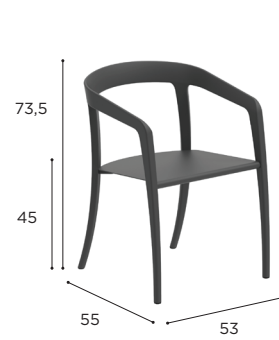

COATED ALUMINIUM					
	WR	PB	OL	S	BR	A
	JIV 55 WR	JIV 55 PB	JIV 55 OL	JIV 55 S	JIV 55 BR	JIV 55 A
	€ 1.009	€ 1.009	€ 1.009	€ 1.009	€ 1.009	€ 949
	CUSHIONS					
	PIL JIV 55 ALED... (SEAT + BACK)					
CAT. A	€ 395					
CAT. B	€ 474					
CAT. C	€ 553					
	PIL JIV 55 ASED... (SEAT)					
CAT. A	€ 115					
CAT. B	€ 138					
CAT. C	€ 161					
	PIL JIV 55 BED... (BACK)					
CAT. A	€ 150					
CAT. B	€ 180					
CAT. C	€ 210