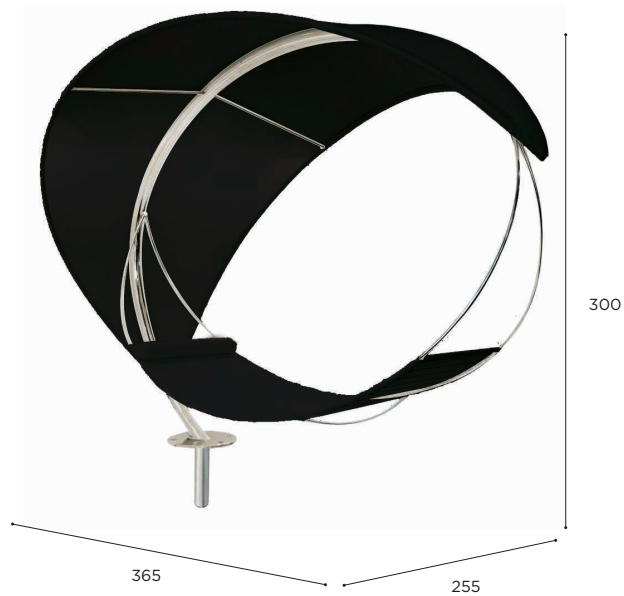

WAVE

Design by Erik Nyberg & Gustav Störm

WAVE SPECIFICATIONS

STANDARD / ON REQUEST

HAMMOCK	
REF:	WV EP..
VOLUME:	3,85 m ³
WEIGHT:	238 kg
INFO:	ASSEMBLING NEEDED

		STAINLESS STEEL ELECTROPOLISHED
		EP
BATYLINE	WU	WV EPWU € 16.999
	CAU	WV EPCAU € 16.999
	ZU	WV EPZU € 16.999
	TQF	WV EPTQF € 16.999