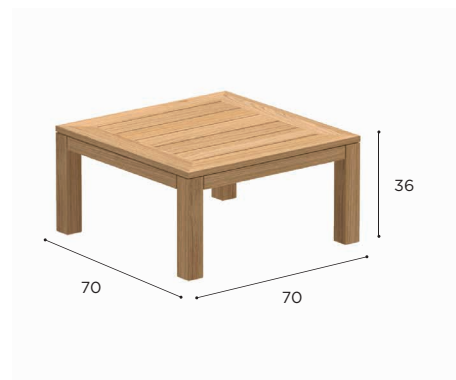

TEAK
		W
TEAK	W	XQI 70T W € 749