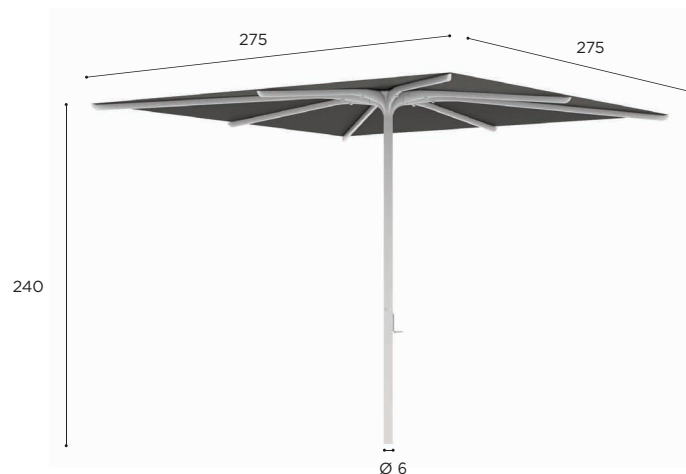

PLM 300 BALLAST H € 229

- FEATURES:
- * ROUND PLATE IN GALVANIZED STEEL
 - * 4 SCREW HOLES
 - * FOR ADDING WEIGHT TO PALMA BASES: PLMV70... OR PLMV75...

BLOOM SPECIFICATIONS

Design by Kris Van Puyvelde

BLOOM 275V	
REF:	BLM 275V...
VOLUME:	0,6 m ³
WEIGHT:	29 kg
INFO:	COVERBAG INCLUDED BASE & TUBE NOT INCLUDED ALL BASE COMBINATIONS SEE P. 365 OPTIONAL WHEELSET