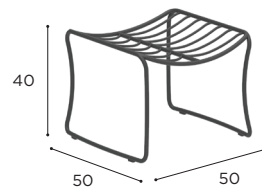

COATED STAINLESS STEEL					
	WR	PB	OL	S	BR	A
	FOL F WR	FOL F PB	FOL F OL	FOL F S	FOL F BR	FOL F A
	€ 519	€ 519	€ 519	€ 519	€ 519	€ 469
	CUSHIONS					
	PIL FOL FC ...					
CAT. A	€ 195					
CAT. B	€ 234					
CAT. C	€ 273