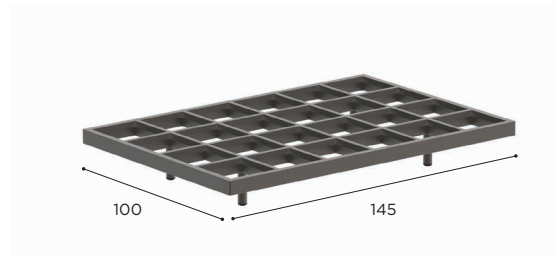

COATED ALUMINIUM				
WR	PB	S	BR	A
MZX 145 WR	MZX 145 PB	MZX 145 S	MZX 145 BR	MZX 145 A
€ 2.019	€ 2.019	€ 2.019	€ 1.899	€ 2.019

LOUNGE ELEMENT 195	
REF:	MZX 195...
VOLUME:	0,16 m³
WEIGHT:	28 kg
INFO:	5 LEGS INCLUDED ASSEMBLING NEEDED