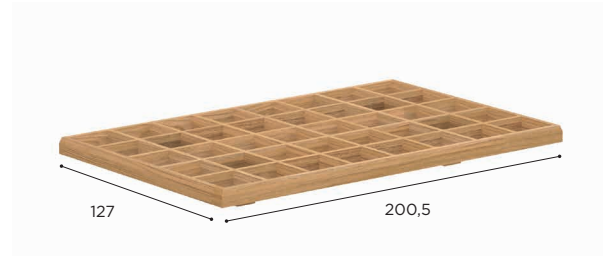

LOUNGE ELEMENT 225	
REF:	MZX 225...
VOLUME:	0,24 m³
WEIGHT:	47 kg
INFO:	5 LEGS INCLUDED ASSEMBLING NEEDED