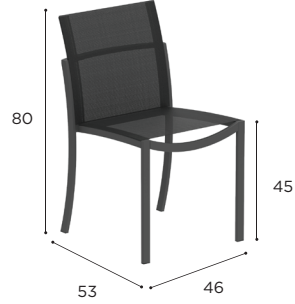

O-ZON

Design by Kris Van Puyvelde

O-ZON SPECIFICATIONS

STANDARD / ON REQUEST

DINING CHAIR	
REF:	OZN 47T..
VOLUME:	0,26 m³ (4)
WEIGHT:	5,4 kg (1)
INFO:	STACKABLE

ARM CHAIR	
REF:	OZN 55T..
VOLUME:	0,32 m³ (4)
WEIGHT:	7 kg (1)
INFO:	STACKABLE