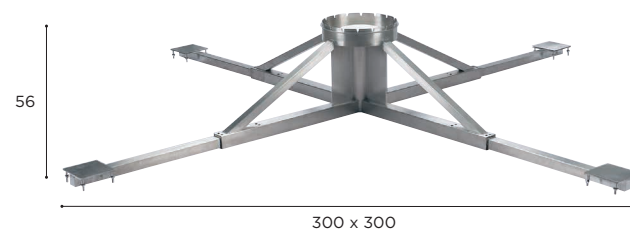

STAINLESS STEEL ELECTROPOLISHED
		EP
		WVT
		€ 4.999

BACE	
REF:	WVG
VOLUME:	2,28 m³
WEIGHT:	225 kg
INFO:	BASE FOR EMBEDDING IN SAND