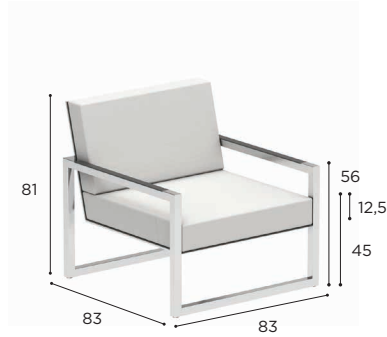

NINIX LOUNGE SPECIFICATIONS

STANDARD / ON REQUEST

ONE SEATER MODULAR ELEMENT	
REF:	NNXL 100T...
VOLUME:	0,55 m³
WEIGHT:	25,7 kg
INFO:	OPTIONAL TEAK ARMRESTS BRONZE FRAME INCLUDES OILED TEAK ARMRESTS