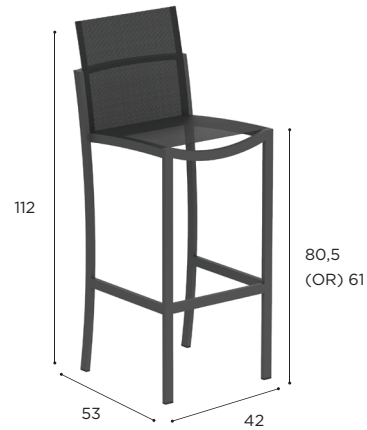

BAR CHAIR	
REF:	OZN 43T..
VOLUME:	0,26 m³
WEIGHT:	8,1 kg
INFO:	LOWERED FRAME ON REQUEST