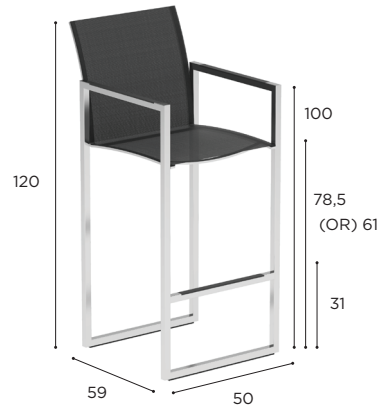

NINIX SPECIFICATIONS

BAR CHAIR	
REF:	NNX 43T...
VOLUME:	0,29 m³
WEIGHT:	11,8 kg
INFO:	OPTIONAL TEAK ARMRESTS BRONZE FRAME INCLUDES OILED TEAK ARMRESTS LOWERED FRAME ON REQUEST

	BRUSHED STAINLESS STEEL	ELECTROPOLISHED STAINLESS STEEL	COATED STAINLESS STEEL			
	SS	EP	W	S	BR	A
BATYLINE	WU	NNX 43 TEPWU € 1.169	NNX 43 TWWU € 1.049			
	CAU	NNX 43 TEPCAU € 1.169				
	PG			NNX 43 TSPG € 1.049		
	ZU	NNX 43 TEPZU € 1.169				NNX 43 TAZU € 1.049
	GRP					NNX 43 TBRGRP € 1.049
			NNX 43T ARWSET (TEAK ARMRESTS) € 30			
			CUSHIONS PIL NNX55T ... (SEAT + BACK)			
CAT. A			€ 130			
CAT. B			€ 156			
CAT. C			€ 182			
			LOWERED FRAME (SURCHARGE) € 100			

LOUNGER	
REF:	NNX 195T...
VOLUME:	0,69 m³
WEIGHT:	25 kg
INFO:	HEADCUSHION INCLUDED OPTIONAL TEAK ARMRESTS BRONZE FRAME INCLUDES OILED TEAK ARMRESTS PNEUMATIC RECLINER WHEELS