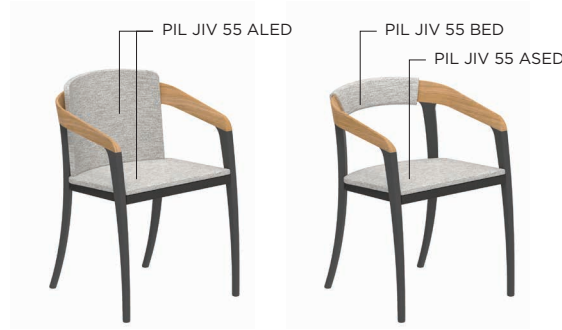

JIVE

Design by Kris Van Puyvelde

STANDARD / ON REQUEST

JIVE SPECIFICATIONS

DINING CHAIR	
REF:	JIV 55W...
VOLUME:	0,21 m ³
WEIGHT:	6,6 kg

	COATED ALUMINIUM + TEAK											
	WR	W	PB	W	OL	W	S	W	BR	W	A	W
	JIV 55 WWR	JIV 55 WPB	JIV 55 WOL	JIV 55 WS	JIV 55 WBR	JIV 55 WA						
	€ 1.159	€ 1.159	€ 1.159	€ 1.159	€ 1.159	€ 1.099						
	CUSHIONS											
	PIL JIV 55 ALED... (SEAT + BACK)											
CAT. A	€ 395											
CAT. B	€ 474											
CAT. C	€ 553											
	PIL JIV 55 ASED... (SEAT)											
CAT. A	€ 115											
CAT. B	€ 138											
CAT. C	€ 161											
	PIL JIV 55 BED... (BACK)											
CAT. A	€ 150											
CAT. B	€ 180											
CAT. C	€ 210											