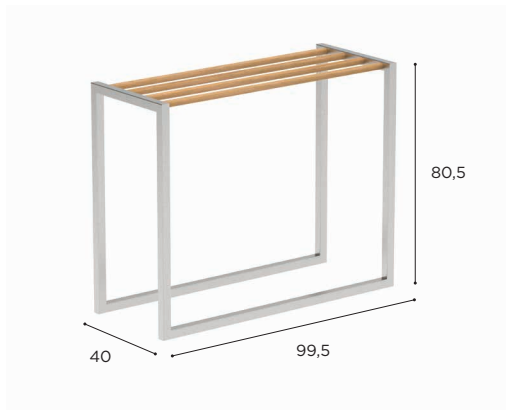

BRUSHED STAINLESS STEEL	ELECTROPOLISHED STAINLESS STEEL	COATED STAINLESS STEEL			
		SS	EP	W	S	BR	A
BATYLINE	WU	NNX 60 TWU € 1.649	NNX 60 TEPWU € 1.899	NNX 60 TWWU € 1.649			
	CAU	NNX 60 TCAU € 1.649	NNX 60 TEPCAU € 1.899				
	PG				NNX 60 TSPG € 1.649		
	ZU	NNX 60 TZU € 1.649	NNX 60 TEPZU € 1.899				NNX 60 TAZU € 1.649
	GRP					NNX 60 TBRGRP € 1.649	
				NNX 60T ARWSET (TEAK ARMRESTS) € 50			
				CUSHIONS PIL NNX60T ... (SEAT + BACK)			
CAT. A							€ 165
CAT. B							€ 198
CAT. C							€ 231

TOWEL RACK	
REF:	NNX TR...
VOLUME:	0,35 m³
WEIGHT:	9 kg