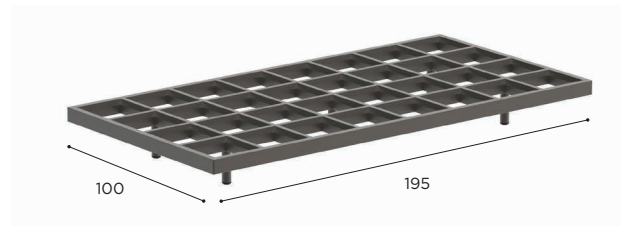

COATED ALUMINIUM				
WR	PB	S	BR	A
MZX 195 WR	MZX 195 PB	MZX 195 S	MZX 195 BR	MZX 195 A
€ 2.599	€ 2.599	€ 2.599	€ 2.449	€ 2.599

LOUNGE ELEMENT 220	
REF:	MZX 220...
VOLUME:	0,18 m³
WEIGHT:	31 kg
INFO:	5 LEGS INCLUDED ASSEMBLING NEEDED