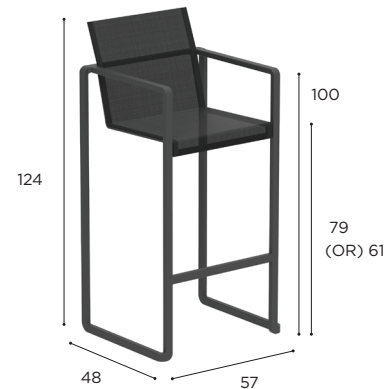

EUR -CM

ALURA

Design by Kris Van Puyvelde

ALURA SPECIFICATIONS

STANDARD / ON REQUEST

DINING CHAIR	
REF:	ALR 47 T...
VOLUME:	0,34 m ³ (4)
WEIGHT:	6,4 kg (1)
INFO:	STACKABLE

		COATED ALUMINIUM		
		W	S	A
BATYLINE	WU	ALR 47 TWWU € 569		
	PG		ALR 47 TSPG € 569	
	ZU			ALR 47 TAZU € 569
CUSHIONS				
PIL ALR 47 T ... (SEAT + BACK)				
CAT. A		€ 130		
CAT. B		€ 156		
CAT. C		€ 182		

ARM CHAIR	
REF:	ALR 55 T...
VOLUME:	0,38 m ³ (4)
WEIGHT:	9,9 kg (1)
INFO:	STACKABLE OPTIONAL TEAK ARMRESTS

		COATED ALUMINIUM		
		W	S	A
BATYLINE	WU	ALR 55 TWWU € 629		
	PG		ALR 55 TSPG € 629	
	ZU			ALR 55 TAZU € 629
ALR 55 T ARWSET (TEAK ARMRESTS) € 30				
CUSHIONS				
PIL ALR 55 T ... (SEAT + BACK)				
CAT. A		€ 140		
CAT. B		€ 168		
CAT. C		€ 196		

BAR CHAIR	
REF:	ALR 43 T...
VOLUME:	0,5 m ³ (4)
WEIGHT:	9,8 kg (1)
INFO:	STACKABLE OPTIONAL TEAK ARMRESTS LOWERED FRAME ON REQUEST

		COATED ALUMINIUM		
		W	S	A
BATYLINE	WU	ALR 43 TWWU € 799		
	PG		ALR 43 TSPG € 799	
	ZU			ALR 43 TAZU € 799
ALR 43 T ARWSET (TEAK ARMRESTS) € 30				
CUSHIONS				
PIL ALR 43 T ... (SEAT + BACK)				
CAT. A		€ 120		
CAT. B		€ 144		
CAT. C		€ 168		
LOWERED FRAME (SURCHARGE) € 100				