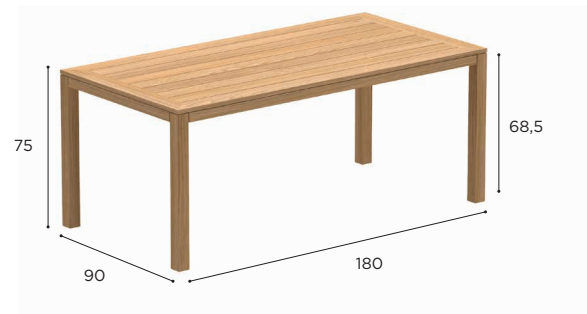

TEAK	
	W
TEAK	W
	XQI 180 W
	€ 1.799

TABLE	
REF:	XQI 240...
VOLUME:	0,23 m³
WEIGHT:	37,6 kg
INFO:	ASSEMBLING NEEDED