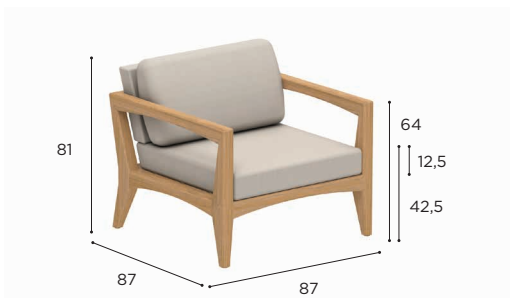

ZENHIT LOUNGE SPECIFICATIONS

STANDARD / ON REQUEST

ONE SEATER	
REF:	ZNTL 100...
VOLUME:	0,15 m ³
WEIGHT:	22,9 kg

FOOTREST / SIDE TABLE	
REF:	ZNTL 75T...
VOLUME:	0,18 m ³
WEIGHT:	15,1 kg

LOUNGE TABLE	
REF:	ZNTL 150T...
VOLUME:	0,32 m ³
WEIGHT:	24,3 kg