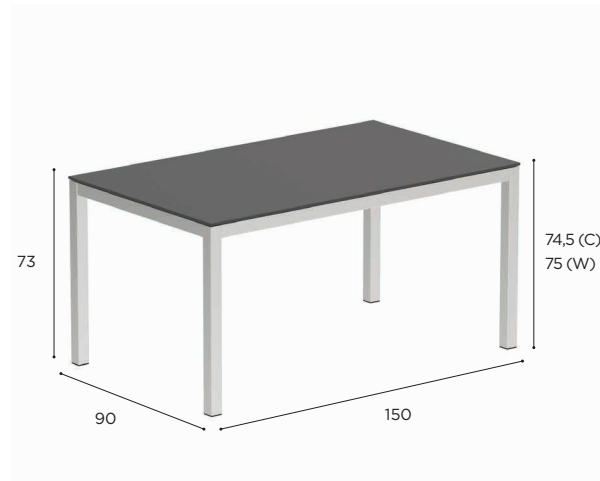

TABLE	
REF:	TBL 150...
VOLUME:	0,20 m³
WEIGHT:	C: 51,7 kg
INFO:	ASSEMBLING NEEDED