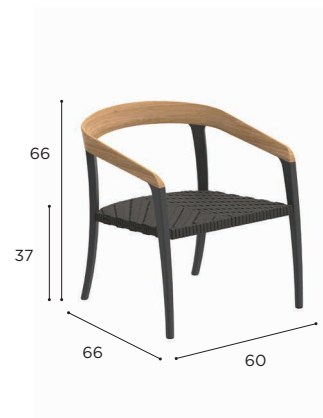

LOW CHAIR	
REF:	JIV 77WG...
VOLUME:	0,28 m³
WEIGHT:	7,4 kg