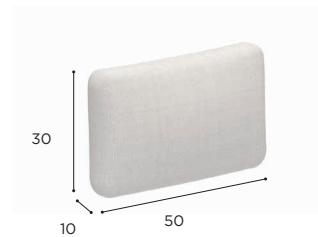

	SOFT DECO CUSHION
	PIL 53MRS...
CAT. A	€ 130
CAT. B	€ 156
CAT. C	€ 182

	SOFT DECO CUSHION
	PIL 64 MRS...
CAT. A	€ 145
CAT. B	€ 174
CAT. C	€ 203

OUTDOOR COVERS

100% POLYESTER EVA COATED WATERPROOF FABRIC, WEIGHT: 200GR/M² COLOUR: CAU