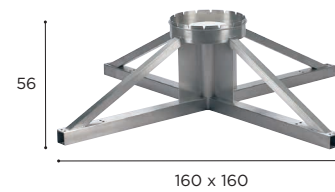

WAVE SPECIFICATIONS

STANDARD / ON REQUEST

HAMMOCK	
REF:	WV EP..
VOLUME:	3,85 m³
WEIGHT:	238 kg
INFO:	ASSEMBLING NEEDED

		STAINLESS STEEL ELECTROPOLISHED
		EP
BATYLINE	WU	WV EPWU € 16.999
	CAU	WV EPCAU € 16.999
	ZU	WV EPZU € 16.999
	TQF	WV EPTQF € 16.999

HAMMOCK CUSHION	
REF:	PIL WV..
VOLUME:	0,47 m³
WEIGHT:	35 kg
INFO:	STORAGE BAG & HEAD CUSHION INCLUDED

		FABRIC
		PIL WV..
CAT. A		€ 2.895
CAT. B		€ 3.474
CAT. C		€ 4.053

BACE	
REF:	WVT
VOLUME:	2,28 m³
WEIGHT:	183 kg
INFO:	BASE FOR EMBEDDING IN CONCRETE

		STAINLESS STEEL ELECTROPOLISHED
		EP
		WVT
		€ 4.999

BACE	
REF:	WVG
VOLUME:	2,28 m³
WEIGHT:	225 kg
INFO:	BASE FOR EMBEDDING IN SAND

		STAINLESS STEEL ELECTROPOLISHED
		EP
		WVG
		€ 5.899