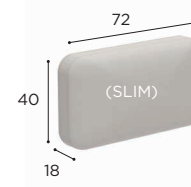

NATURAL LINEN DOT
REF: NLD - CAT. B

NATURAL WHITE DOT
REF: NWD - CAT. B

KRIS KROSS FIBRE
REF: KK

CALYPSO LOUNGE SPECIFICATIONS

STANDARD / ON REQUEST

	COMFORT CUSHIONS							
	50 X 40 (HARD)		60 X 40 (HARD)		72 X 40 (HARD)		40 X 30 (SOFT)	50 X 40 (SOFT)
	PIL BRH 5040P...	PIL BRH 5040PS... (SLIM) RECOMMENDED	PIL BRH 6040P...	PIL BRH 6040PS... (SLIM) RECOMMENDED	PIL BRH 7240P...	PIL BRH 7240PS... (SLIM) RECOMMENDED	PIL BRS 4030...	PIL BRS 5040...
STAND.	€ 220	€ 205	€ 245	€ 225	€ 270	€ 255	€ 165	€ 185
CAT. A	€ 195	€ 180	€ 215	€ 200	€ 240	€ 225	€ 145	€ 165
CAT. B	€ 234	€ 216	€ 258	€ 240	€ 288	€ 270	€ 174	€ 198
CAT. C	€ 273	€ 252	€ 301	€ 280	€ 336	€ 315	€ 203	€ 231

ONE SEATER	
REF:	CLYL 70...
VOLUME:	0,49 m ³
WEIGHT:	20,3 kg
INFO:	ASSEMBLING NEEDED

	TEAK + WEAVING	
	W	
	CLYL 70KK	
	€ 1.799	
	SEAT CUSHION	
	PIL CLYL 70 SED...	
STAND.	€ 490	
CAT. A	€ 435	
CAT. B	€ 522	
CAT. C	€ 609	