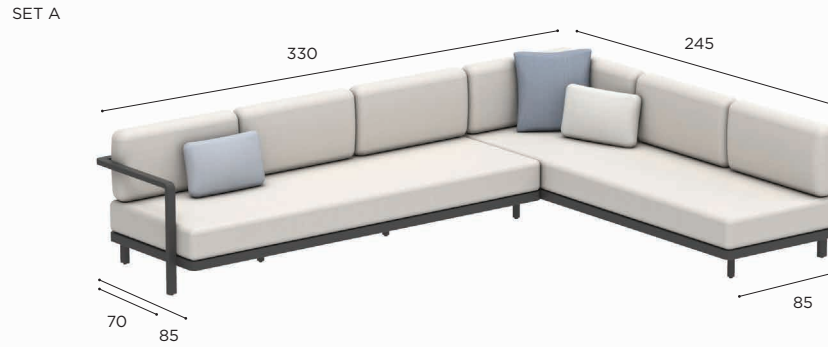

ALURA LOUNGE SETS

SET 09
REF: ALRL 09...
INFO: ASSEMBLING NEEDED