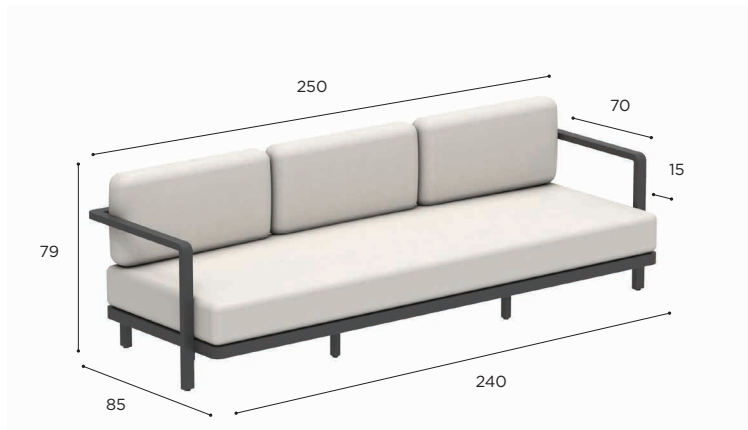

ALURA LOUNGE SPECIFICATIONS

STANDARD / ON REQUEST

THREE SEATER	
REF:	ALRL 240 T...
VOLUME:	1,7 m³
WEIGHT:	50 kg
INFO:	ASSEMBLING NEEDED

L/R ARM MODULE	
REF:	ALRL 240 (LT/RT)...
VOLUME:	1,7 m³
WEIGHT:	49 kg
INFO:	ASSEMBLING NEEDED