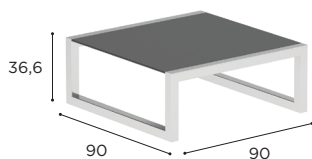

NINIX SPECIFICATIONS

BAR TABLE	
REF:	NNX 240H...
VOLUME:	2,32 m³
WEIGHT:	C: 52,8 kg

		BRUSHED STAINLESS STEEL	ELECTROPOLISHED STAINLESS STEEL	COATED STAINLESS STEEL				
		SS	EP	W	S	BR	A	
CERAMIC	WU	NNX 240H CWU € 3.999	NNX 240H CEPWU € 4.399	NNX 240H CWWU € 3.999				
	CD	NNX 240H CCD € 5.099	NNX 240H CEPCD € 5.499	NNX 240H CWCD € 5.099	NNX 240H CSCD € 5.099	NNX 240H CBRCD € 5.099	NNX 240H CACD € 5.099	
	CL	NNX 240H CCL € 5.099	NNX 240H CEPCL € 5.499	NNX 240H CWCL € 5.099	NNX 240H CSCD € 5.099	NNX 240H CBRCL € 5.099	NNX 240H CACL € 5.099	
	TG	NNX 240H CTG € 3.599	NNX 240H CEPTG € 3.999					
	PG				NNX 240H CSPG € 3.999			
	TS	NNX 240H CTS € 5.099	NNX 240H CEPTS € 5.499	NNX 240H CWTS € 5.099	NNX 240H CSTS € 5.099	NNX 240H CBRTS € 5.099	NNX 240H CATS € 5.099	
	TM	NNX 240H CTM € 5.099	NNX 240H CEPTM € 5.499	NNX 240H CWTM € 5.099	NNX 240H CSTM € 5.099	NNX 240H CBRM € 5.099	NNX 240H CATM € 5.099	
	NM	NNX 240H CNM € 5.499	NNX 240H CEPNM € 5.899			NNX 240H CBRNM € 5.499	NNX 240H CANM € 5.499	
	ZU	NNX 240H CZU € 3.999	NNX 240H CEPZU € 4.399				NNX 240H CAZU € 3.999	
	TEAK	W	NNX 240H W € 3.999	NNX 240H WEP € 4.399	NNX 240H WW € 3.999	NNX 240H WS € 3.999	NNX 240H WBR € 3.999	NNX 240H WA € 3.999

LOW SIDE TABLE	
REF:	NNX 90T...
VOLUME:	0,33 m³
WEIGHT:	C: 32 kg W: 24 kg