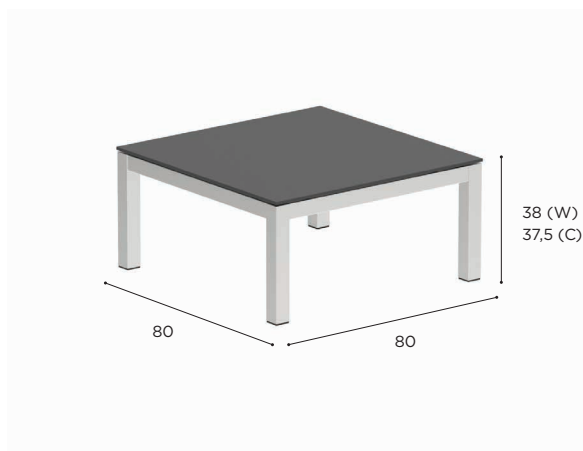

TABOELA

Design by Kris Van Puyvelde

STANDARD / ON REQUEST

TABOELA SPECIFICATIONS

SIDE TABLE	
REF:	TBL 50...
VOLUME:	0,11 m ³
WEIGHT:	11,3 kg

SIDE TABLE	
REF:	TBL 80T...
VOLUME:	0,10 m ³
WEIGHT:	C: 26 kg W: 16 kg
INFO:	ASSEMBLING NEEDED