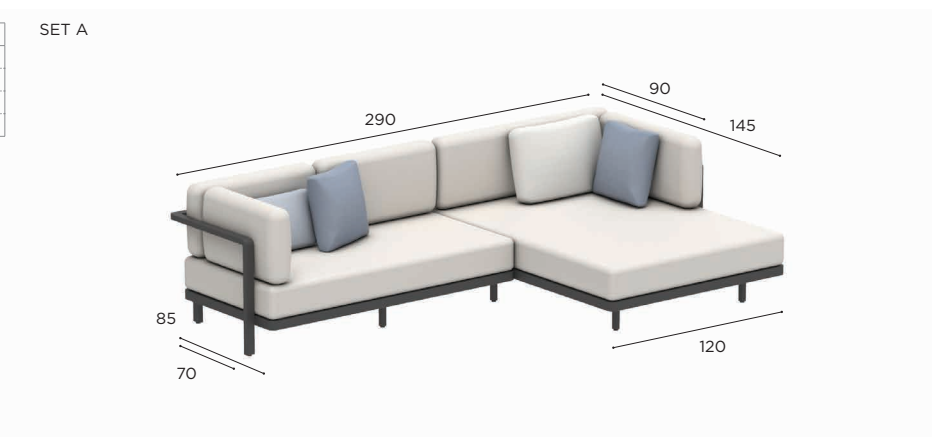

COATED ALUMINIUM		
		WR	S	A
BATYLINE	WU	ALRL 13 A WRWU		
		€ 4.919		
	PG	ALRL 13 B WRWU		
		€ 4.919		
		ALRL 13 A SPG		
		€ 4.919		
ZU			ALRL 13 A AZU	
			€ 4.569	
			ALRL 13 B AZU	
			€ 4.569	
CUSHIONS (EXCL. DECO CUSHIONS)				
PIL ALRL 13 AB SET ED... (8 pcs)				
STAND.			€ 4.150	
CAT. A			€ 3.680	
CAT. B			€ 4.416	
CAT. C			€ 5.152	
TABLE TOPS				
SEE OPTIONS P. 11				
OUTDOOR COVERS				
ODCALRLSET13A/ODCALRLSET13B				
STAND.			€ 700	

SET 14
REF: ALRL 14...
INFO: ASSEMBLING NEEDED