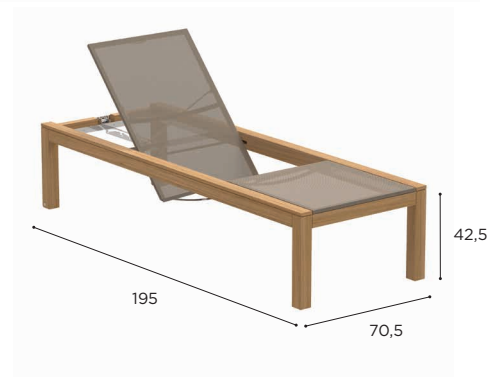

TEAK	
		W	
BATYLINE	WU	XQI 195 TEPWU	€ 2.699
	BRU	XQI 195 TEPBRU	€ 2.699
	ZU	XQI 195 TEPZU	€ 2.699