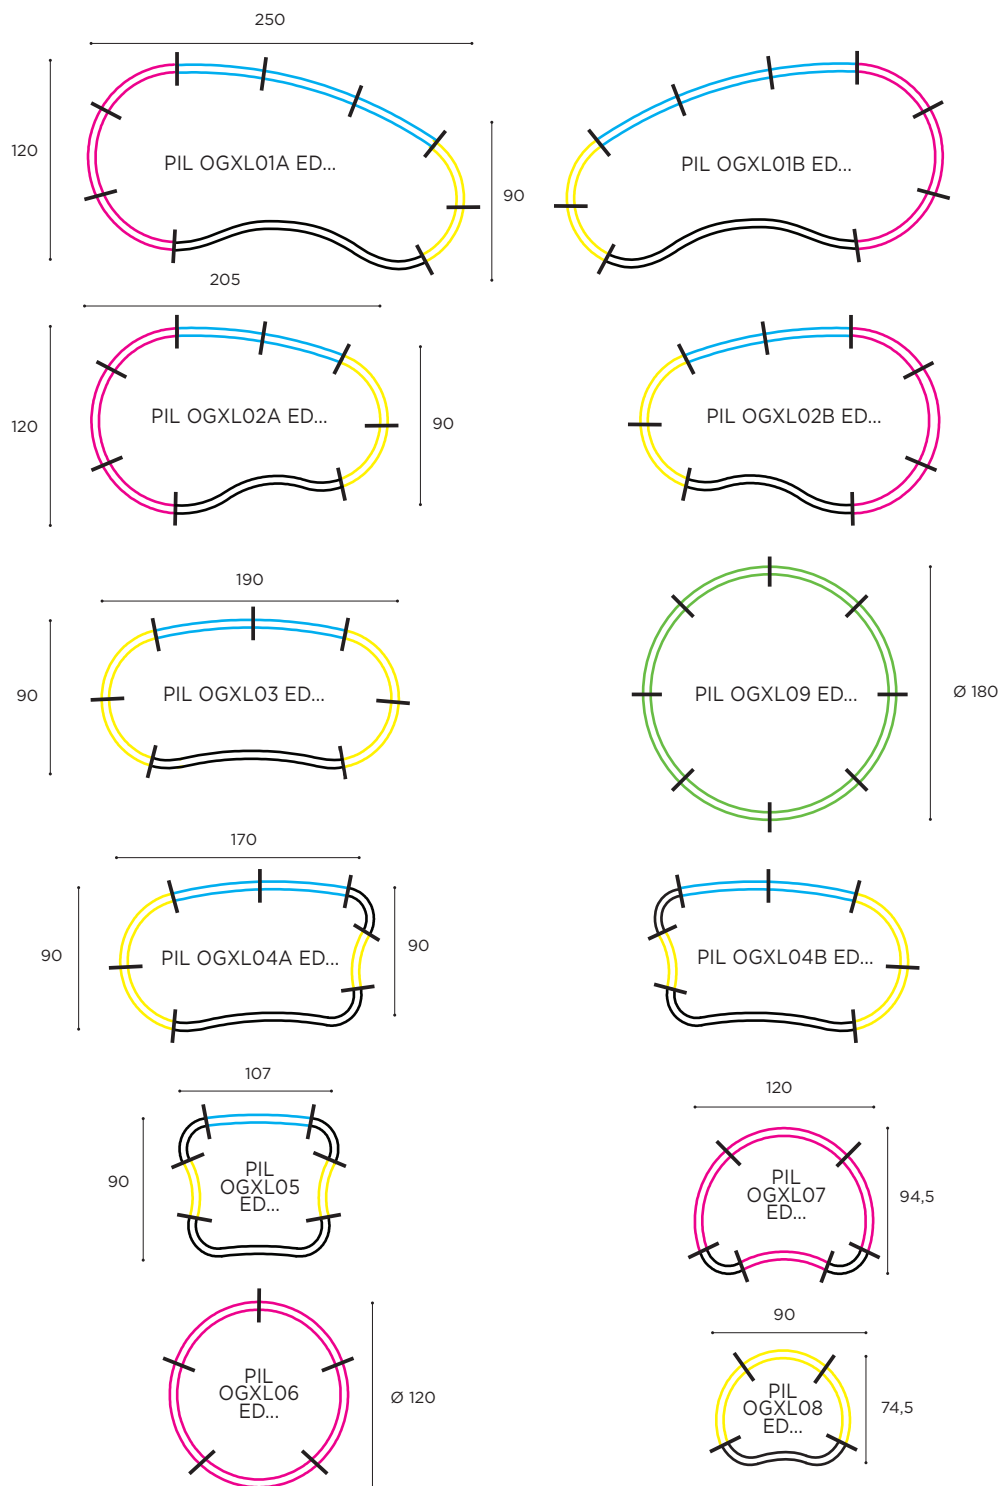

ORGANIX LOUNGE CUSHIONS

STANDARD / ON REQUEST

SEAT CUSHIONS		
SEAT 120 x 253,6		
	PIL OGXL01A ED...	PIL OGXL01B ED...
STAND.	€ 2.855	€ 2.855
CAT. A	€ 2.530	€ 2.530
CAT. B	€ 3.036	€ 3.036
CAT. C	€ 3.542	€ 3.542
SEAT 120 x 200		
	PIL OGXL02A ED...	PIL OGXL02B ED...
STAND.	€ 2.250	€ 2.250
CAT. A	€ 1.995	€ 1.995
CAT. B	€ 2.394	€ 2.394
CAT. C	€ 2.793	€ 2.793
SEAT 96 x 200		
	PIL OGXL03 ED...	
STAND.	€ 2.140	
CAT. A	€ 1.895	
CAT. B	€ 2.274	
CAT. C	€ 2.653	
SEAT 95,3 x 170,1		
	PIL OGXL04A ED...	PIL OGXL04B ED...
STAND.	€ 1.945	€ 1.945
CAT. A	€ 1.725	€ 1.725
CAT. B	€ 2.070	€ 2.070
CAT. C	€ 2.415	€ 2.415
SEAT 91,6 x 106,8		
	PIL OGXL05 ED...	
STAND.	€ 1.380	
CAT. A	€ 1.225	
CAT. B	€ 1.470	
CAT. C	€ 1.715	
SEAT Ø 120		
	PIL OGXL06 ED...	
STAND.	€ 1.425	
CAT. A	€ 1.265	
CAT. B	€ 1.518	
CAT. C	€ 1.771	
SEAT 94,3 x 120		
	PIL OGXL07 ED...	
STAND.	€ 1.215	
CAT. A	€ 1.075	
CAT. B	€ 1.290	
CAT. C	€ 1.505	
SEAT 74,3 x 90		
	PIL OGXL08 ED...	
STAND.	€ 955	
CAT. A	€ 845	
CAT. B	€ 1.014	
CAT. C	€ 1.183	
SEAT Ø180		
	PIL OGXL09 ED...	
STAND.	€ 3.265	
CAT. A	€ 2.895	
CAT. B	€ 3.474	
CAT. C	€ 4.053	

BACK CUSHIONS	
BACK 18 x 71	
	PIL OGXL450 ED...
STAND.	€ 1.065
CAT. A	€ 945
CAT. B	€ 1.134
CAT. C	€ 1.323
BACK 18 x 70	
	PIL OGXL600 ED...
STAND.	€ 1.045
CAT. A	€ 925
CAT. B	€ 1.110
CAT. C	€ 1.295
BACK 18 x 62	
	PIL OGXL3000 ED...
STAND.	€ 930
CAT. A	€ 825
CAT. B	€ 990
CAT. C	€ 1.155
BACK 18 x 78	
	PIL OGXL900 ED...
STAND.	€ 1.010
CAT. A	€ 895
CAT. B	€ 1.074
CAT. C	€ 1.253

COMFORT BACK CUSHION	
COMFORT CUSHION 60 x 40	
	PIL BRH 6040P...
STAND.	€ 245
CAT. A	€ 215
CAT. B	€ 258
CAT. C	€ 301