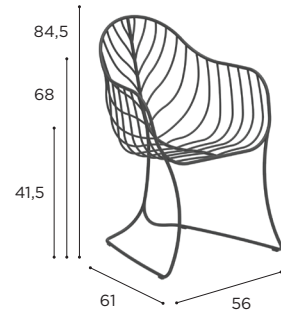

FOLIA

Design by Kris Van Puyvelde

STANDARD / ON REQUEST

FOLIA SPECIFICATIONS

DINING CHAIR	
REF:	FOL 55...
VOLUME:	0,21 m ³
WEIGHT:	6,6 kg

	COATED STAINLESS STEEL					
	WR	PB	OL	S	BR	A
	FOL 55 WR	FOL 55 PB	FOL 55 OL	FOL 55 S	FOL 55 BR	FOL 55 A
	€ 919	€ 919	€ 919	€ 919	€ 919	€ 859
	CUSHIONS					
	PIL FOL 55 SED... (SEAT)					
CAT. A	€ 155					
CAT. B	€ 186					
CAT. C	€ 217					
	PIL FOL 55 BED... (BACK)					
CAT. A	€ 140					
CAT. B	€ 168					
CAT. C	€ 196					