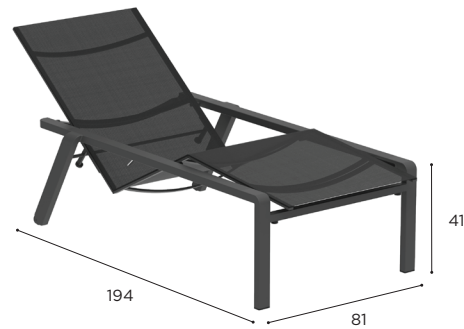

COATED ALUMINIUM		
		W	S	A
BATYLINE	WU	ALR 195 TWWU € 2.299		
	PG		ALR 195 TSPG € 2.299	
	ZU			ALR 195 TAZU € 2.299
		ALR 195 T ARWSET € 90		
		CUSHIONS		
		PIL ALR 195 T ...		
CAT. A			€ 390	
CAT. B			€ 468	
CAT. C			€ 546