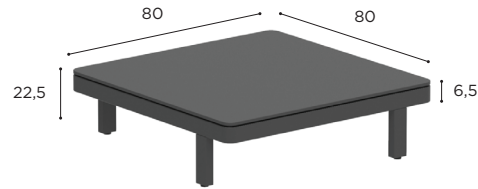

LOUNGE TABLE	
REF:	ALRL 80 LTL...
VOLUME:	0,15 m³
WEIGHT:	C: 24 kg W: 17 kg
INFO:	ASSEMBLING NEEDED