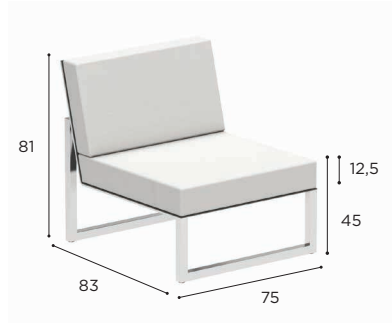

NATURAL LINEN DOT
REF: NLD - CAT. B

NATURAL WHITE DOT
REF: NWD - CAT. B

NINIX LOUNGE SPECIFICATIONS

ONE SEATER MODULAR ELEMENT	
REF:	NNXL 80T...
VOLUME:	0,55 m ³
WEIGHT:	21,3 kg

		BRUSHED STAINLESS STEEL	ELECTROPOLISHED STAINLESS STEEL	COATED ALUMINIUM			
		SS	EP	W	S	BR	A
BATYLINE	WU	NNXL 80 TWU € 1.549	NNXL 80 TEPWU € 1.749	NNXL 80 TWWU € 1.349			
	CAU	NNXL 80 TCAU € 1.549	NNXL 80 TEPCAU € 1.749		NNXL 80 TSPG € 1.349		
	PG						
	ZU	NNXL 80 TZU € 1.549	NNXL 80 TEPZU € 1.749				NNXL 80 TAZU € 1.349
	GRP					NNXL 80 TBRGRP € 1.349	
CUSHIONS SEE OPTIONS ON P. 78							