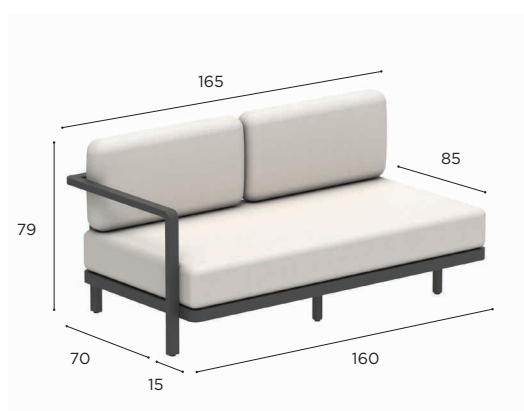

ALURA LOUNGE SPECIFICATIONS

TWO SEATER	
REF:	ALRL 160 T...
VOLUME:	1,1 m³
WEIGHT:	35 kg
INFO:	ASSEMBLING NEEDED

		COATED ALUMINIUM		
		WR	S	A
BATYLINE	WU	ALRL 160 TWRWU € 2.119		
	PG		ALRL 160 TSPG € 2.119	
	ZU			ALRL 160 TAZU € 1.969
		CUSHIONS		
		PIL ALRL 160 SET ED... (3 pcs)		
STAND.		€ 1.820		
CAT. A		€ 1.615		
CAT. B		€ 1.938		
CAT. C		€ 2.261		

L/R ARM MODULE	
REF:	ALRL 160 (LT/RT)...
VOLUME:	1,1 m³
WEIGHT:	34 kg
INFO:	ASSEMBLING NEEDED

RIGHT

		COATED ALUMINIUM		
		WR	S	A
BATYLINE	WU	ALRL 160 L TWRWU € 2.119		
	PG	ALRL 160 R TWRWU € 2.119	ALRL 160 L TSPG € 2.119	
	ZU		ALRL 160 R TSPG € 2.119	ALRL 160 L TAZU € 1.969
		CUSHIONS		
		PIL ALRL 160 SET ED... (3 pcs)		
STAND.		€ 1.820		
CAT. A		€ 1.615		
CAT. B		€ 1.938		
CAT. C		€ 2.261