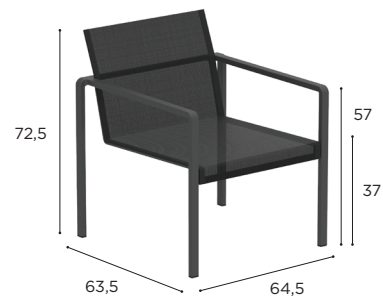

EUR -CM

ALURA

Design by Kris Van Puyvelde

ALURA SPECIFICATIONS

STANDARD / ON REQUEST

DINING CHAIR	
REF:	ALR 47 T...
VOLUME:	0,34 m ³ (4)
WEIGHT:	6,4 kg (1)
INFO:	STACKABLE

		COATED ALUMINIUM		
		W	S	A
BATYLINE	WU	ALR 47 TWWU € 569		
	PG		ALR 47 TSPG € 569	
	ZU			ALR 47 TAZU € 569
CUSHIONS				
PIL ALR 47 T ... (SEAT + BACK)				
CAT. A		€ 130		
CAT. B		€ 156		
CAT. C		€ 182		

ARM CHAIR	
REF:	ALR 55 T...
VOLUME:	0,38 m ³ (4)
WEIGHT:	9,9 kg (1)
INFO:	STACKABLE OPTIONAL TEAK ARMRESTS

		COATED ALUMINIUM		
		W	S	A
BATYLINE	WU	ALR 55 TWWU € 629		
	PG		ALR 55 TSPG € 629	
	ZU			ALR 55 TAZU € 629
ALR 55 T ARWSET (TEAK ARMRESTS) € 30				
CUSHIONS				
PIL ALR 55 T ... (SEAT + BACK)				
CAT. A		€ 140		
CAT. B		€ 168		
CAT. C		€ 196		

BAR CHAIR	
REF:	ALR 43 T...
VOLUME:	0,5 m ³ (4)
WEIGHT:	9,8 kg (1)
INFO:	STACKABLE OPTIONAL TEAK ARMRESTS LOWERED FRAME ON REQUEST

		COATED ALUMINIUM		
		W	S	A
BATYLINE	WU	ALR 43 TWWU € 799		
	PG		ALR 43 TSPG € 799	
	ZU			ALR 43 TAZU € 799
ALR 43 T ARWSET (TEAK ARMRESTS) € 30				
CUSHIONS				
PIL ALR 43 T ... (SEAT + BACK)				
CAT. A		€ 120		
CAT. B		€ 144		
CAT. C		€ 168		
LOWERED FRAME (SURCHARGE) € 100				

LOW CHAIR	
REF:	ALR 77 T...
VOLUME:	0,44 m ³ (4)
WEIGHT:	9,5 kg (1)
INFO:	STACKABLE OPTIONAL TEAK ARMRESTS

		COATED ALUMINIUM		
		W	S	A
BATYLINE	WU	ALR 77 TWWU € 749		
	PG		ALR 77 TSPG € 749	
	ZU			ALR 77 TAZU € 749
		ALR 77 T ARWSET € 40		
		CUSHIONS		
		PIL ALR 77 T ... (SEAT + BACK)		
CAT. A			€ 150	
CAT. B			€ 180	
CAT. C			€ 210	