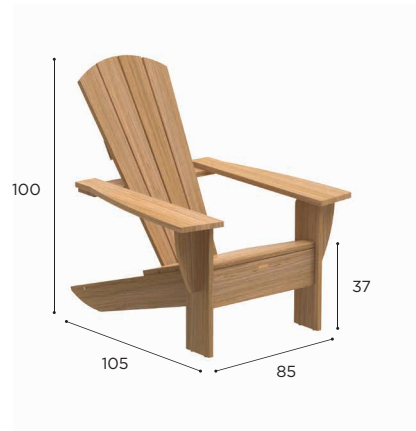

	TEAK
	W
	NAR 265 € 7.699
	CUSHIONS
	PIL NAR 265RS...
CAT. A	€ 730
CAT. B	€ 876

NEW ENGLAND

Design by Pierre Stelmaszyk

STANDARD / ON REQUEST

NEW ENGLAND SPECIFICATIONS

LOUNGE CHAIR	
REF:	NEH 85TK
VOLUME:	0,19 m ³
WEIGHT:	24 kg
INFO:	ASSEMBLING NEEDED