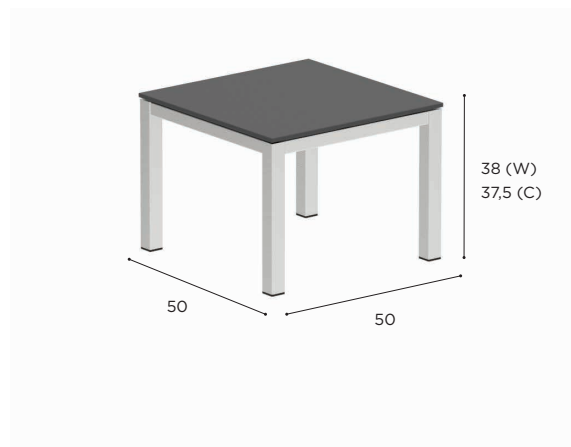

TABOELA

Design by Kris Van Puyvelde

STANDARD / ON REQUEST

TABOELA SPECIFICATIONS

SIDE TABLE	
REF:	TBL 50...
VOLUME:	0,11 m ³
WEIGHT:	11,3 kg

SIDE TABLE	
REF:	TBL 80T...
VOLUME:	0,10 m ³
WEIGHT:	C: 26 kg W: 16 kg
INFO:	ASSEMBLING NEEDED