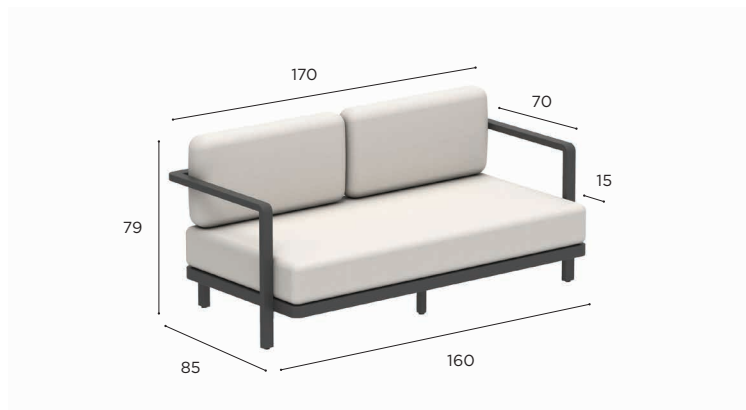

ALURA LOUNGE SPECIFICATIONS

TWO SEATER	
REF:	ALRL 160 T...
VOLUME:	1,1 m³
WEIGHT:	35 kg
INFO:	ASSEMBLING NEEDED