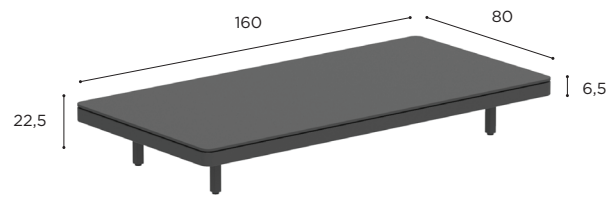

ALURA LOUNGE SPECIFICATIONS

LOUNGE TABLE	
REF:	ALRL 160...
VOLUME:	0,28 m³
WEIGHT:	46 kg
INFO:	ASSEMBLING NEEDED