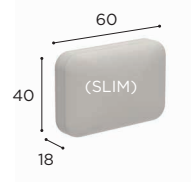

NATURAL LINEN DOT
REF: NLD - CAT. B

NATURAL WHITE DOT
REF: NWD - CAT. B

KRIS KROSS FIBRE
REF: KK

CALYPSO LOUNGE SPECIFICATIONS

STANDARD / ON REQUEST

	COMFORT CUSHIONS							
	50 X 40 (HARD)		60 X 40 (HARD)		72 X 40 (HARD)		40 X 30 (SOFT)	50 X 40 (SOFT)
	PIL BRH 5040P...	PIL BRH 5040PS... (SLIM) RECOMMENDED	PIL BRH 6040P...	PIL BRH 6040PS... (SLIM) RECOMMENDED	PIL BRH 7240P...	PIL BRH 7240PS... (SLIM) RECOMMENDED	PIL BRS 4030...	PIL BRS 5040...
STAND.	€ 220	€ 205	€ 245	€ 225	€ 270	€ 255	€ 165	€ 185
CAT. A	€ 195	€ 180	€ 215	€ 200	€ 240	€ 225	€ 145	€ 165
CAT. B	€ 234	€ 216	€ 258	€ 240	€ 288	€ 270	€ 174	€ 198
CAT. C	€ 273	€ 252	€ 301	€ 280	€ 336	€ 315	€ 203	€ 231

ONE SEATER	
REF:	CLYL 70...
VOLUME:	0,49 m ³
WEIGHT:	20,3 kg
INFO:	ASSEMBLING NEEDED

	TEAK + WEAVING	
	W	
	CLYL 70KK	
	€ 1.799	
	SEAT CUSHION	
	PIL CLYL 70 SED...	
STAND.	€ 490	
CAT. A	€ 435	
CAT. B	€ 522	
CAT. C	€ 609	