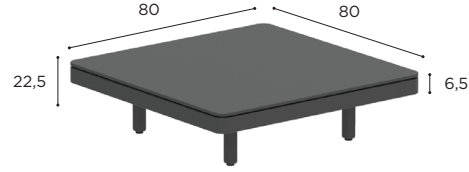

ALURA LOUNGE SPECIFICATIONS

LOUNGE TABLE	
REF:	ALRL 80...
VOLUME:	0,15 m³
WEIGHT:	C: 25,8 kg W: 19,1 kg
INFO:	ASSEMBLING NEEDED