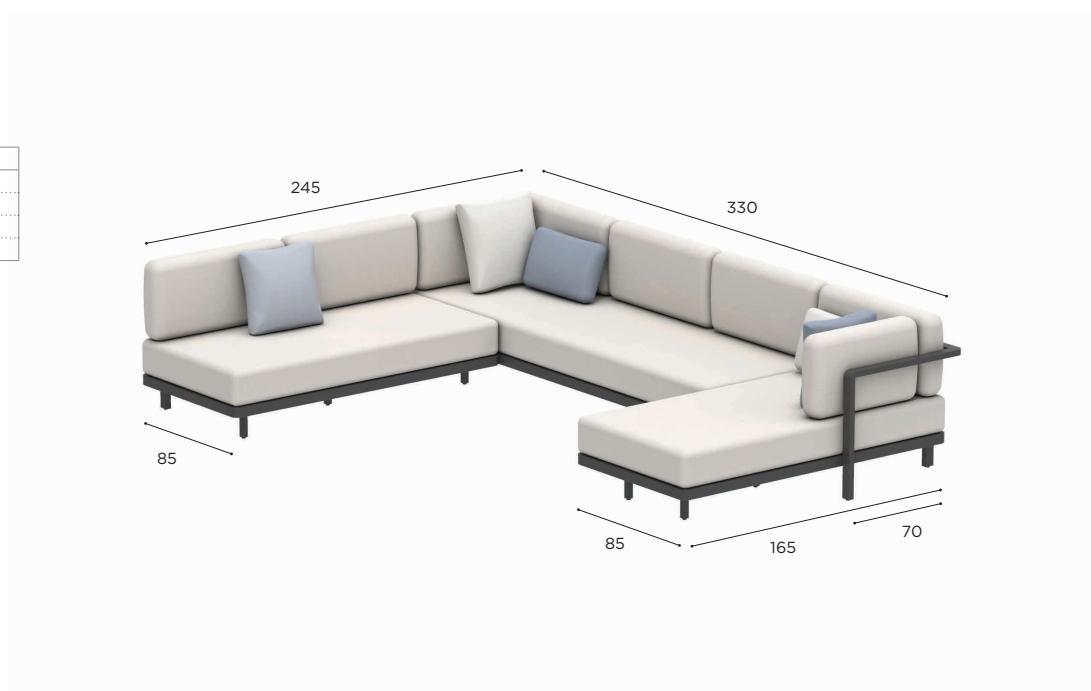

COATED ALUMINIUM		
		WR	S	A
BATYLINE	WU	ALRL 11 WRWU € 6.929		
	PG		ALRL 11 SPG € 6.929	
	ZU			ALRL 11 AZU € 6.479
CUSHIONS (EXCL. DECO CUSHIONS)				
PIL ALRL 11 SET ED... (11 pcs)				
STAND.			€ 5.975	
CAT. A			€ 5.295	
CAT. B			€ 6.354	
CAT. C			€ 7.413	
TABLE TOPS				
SEE OPTIONS P. 11				
OUTDOOR COVERS				
ODCALRLSET11				
STAND.			€ 980	

SET 12
REF: ALRL 12...
INFO: ASSEMBLING NEEDED