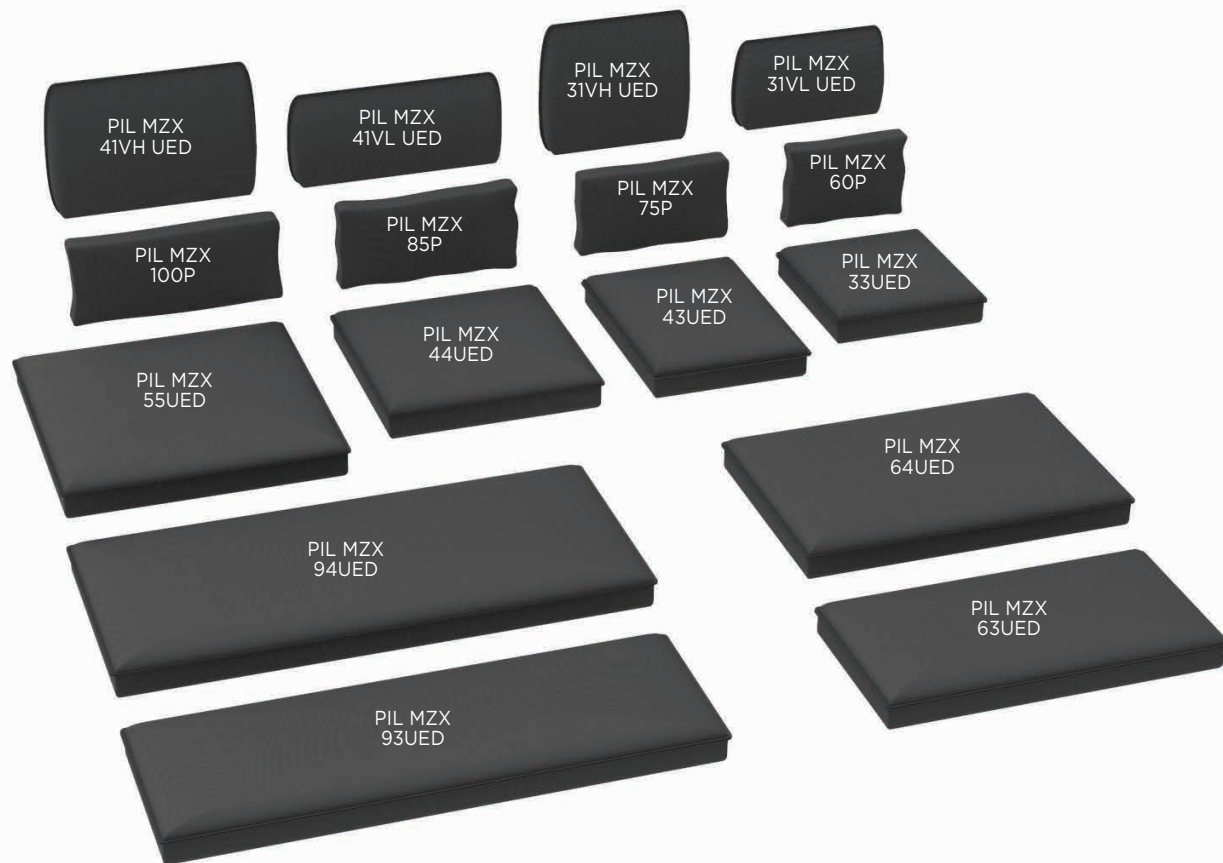

MOZAIX LOUNGE CUSHIONS

STANDARD / ON REQUEST

	SEAT CUSHIONS
	SEAT 75 x 75
	PIL MZX 33 UED...
STAND.	€ 785
CAT. A	€ 695
CAT. B	€ 834
CAT. C	€ 973
	SEAT 100 x 100
	PIL MZX 44 UED...
STAND.	€ 1.325
CAT. A	€ 1.175
CAT. B	€ 1.410
CAT. C	€ 1.645
	SEAT 100 x 75
	PIL MZX 43 UED...
STAND.	€ 1.030
CAT. A	€ 915
CAT. B	€ 1.098
CAT. C	€ 1.281
	SEAT 125 x 125
	PIL MZX 55 UED...
STAND.	€ 1.910
CAT. A	€ 1.695
CAT. B	€ 2.034
CAT. C	€ 2.373
	SEAT 150 x 75
	PIL MZX 63 UED...
STAND.	€ 1.530
CAT. A	€ 1.355
CAT. B	€ 1.626
CAT. C	€ 1.897
	SEAT 150 x 100
	PIL MZX 64 UED...
STAND.	€ 1.910
CAT. A	€ 1.695
CAT. B	€ 2.034
CAT. C	€ 2.373
	SEAT 225 x 75
	PIL MZX 93 UED...
STAND.	€ 2.275
CAT. A	€ 2.015
CAT. B	€ 2.418
CAT. C	€ 2.821
	SEAT 225 x 100
	PIL MZX 94 UED...
STAND.	€ 2.790
CAT. A	€ 2.475
CAT. B	€ 2.970
CAT. C	€ 3.465

	BACK CUSHIONS
	BACK 75 x 65 (HIGH)
	PIL MZX 31VH UED...
STAND.	€ 1.120
CAT. A	€ 995
CAT. B	€ 1.194
CAT. C	€ 1.393
	BACK 75 x 40 (LOW)
	PIL MZX 31VL UED...
STAND.	€ 1.010
CAT. A	€ 895
CAT. B	€ 1.074
CAT. C	€ 1.253
	BACK 100 x 65 (HIGH)
	PIL MZX 41VH UED...
STAND.	€ 1.235
CAT. A	€ 1.095
CAT. B	€ 1.314
CAT. C	€ 1.533
	BACK 100 x 40 (LOW)
	PIL MZX 41VL UED...
STAND.	€ 1.120
CAT. A	€ 995
CAT. B	€ 1.194
CAT. C	€ 1.393

	COMFORT CUSHIONS
	COMFORT CUSHION 60 x 40
	PIL MZX 60P...
STAND.	€ 210
CAT. A	€ 185
CAT. B	€ 222
CAT. C	€ 259
	COMFORT CUSHION 75 x 40
	PIL MZX 75P...
STAND.	€ 250
CAT. A	€ 220
CAT. B	€ 264
CAT. C	€ 308
	COMFORT CUSHION 85 x 40
	PIL MZX 85P...
STAND.	€ 275
CAT. A	€ 245
CAT. B	€ 294
CAT. C	€ 343
	COMFORT CUSHION 100 x 40
	PIL MZX 100P...
STAND.	€ 310
CAT. A	€ 275
CAT. B	€ 330
CAT. C	€ 385