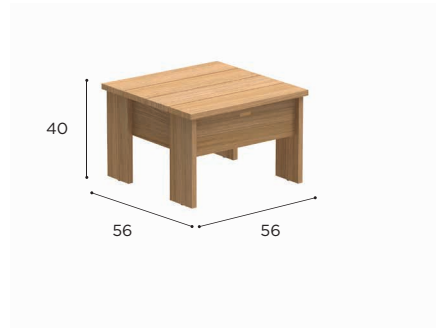

TEAK
	W
	NEH 85 TK
	€ 1.949
	CUSHIONS
	PIL NEH... (HEAD)
CAT. A	€ 85
CAT. B	€ 102
CAT. C	€ 119
	PIL NE85... (SEAT)
CAT. A	€ 160
CAT. B	€ 192
CAT. C	€ 224
	PIL NE85H... (SEAT & BACK & HEAD)
CAT. A	€ 355
CAT. B	€ 426
CAT. C	€ 497
	OPTIONAL WHEELSET
	NE WTK
	€ 99

FOOTREST	
REF:	NE 56TK
VOLUME:	0,02 m³
WEIGHT:	11 kg
INFO:	ASSEMBLING NEEDED