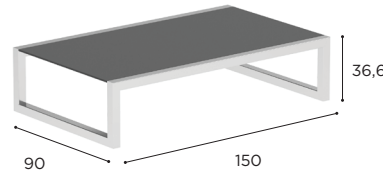

BRUSHED STAINLESS STEEL	ELECTROPOLISHED STAINLESS STEEL	COATED ALUMINIUM				
		SS	EP	W	S	BR	A	
CERAMIC	WU	NNX 150T CWU € 2.399	NNX 150T CEPWU € 2.549	NNX 150T CWWU € 2.279				
	CD	NNX 150T CCD € 2.949	NNX 150T CEPCD € 3.099	NNX 150T CWCD € 2.829	NNX 150T CSCD € 2.829	NNX 150T CBRCD € 2.829	NNX 150T CACD € 2.829	
	CL	NNX 150T CCL € 2.949	NNX 150T CEPCL € 3.099	NNX 150T CWCL € 2.829	NNX 150T CSCL € 2.829	NNX 150T CBRCL € 2.829	NNX 150T CACL € 2.829	
	TG	NNX 150T CTG € 2.249	NNX 150T CEPTG € 2.399					
	PG				NNX 150T CSPG € 2.279			
	TS	NNX 150T CTS € 2.399	NNX 150T CEPTS € 3.099	NNX 150T CWTS € 2.829	NNX 150T CSTS € 2.829	NNX 150T CBRTS € 2.829	NNX 150T CATS € 2.829	
	TM	NNX 150T CTM € 2.949	NNX 150T CEPTM € 3.099	NNX 150T CWTM € 2.829	NNX 150T CTM € 2.829	NNX 150T CBRTM € 2.829	NNX 150T CATM € 2.829	
	NM	NNX 150T CNM € 3.299	NNX 150T CEPNM € 3.449			NNX 150T CBRNM € 3.179	NNX 150T CANM € 3.179	
	ZU	NNX 150T CZU € 2.399	NNX 150T CEPZU € 2.549				NNX 150T CAZU € 2.279	
	TEAK	W	NNX 150T € 2.199	NNX 150T EP € 2.349	NNX 150T WW € 2.079	NNX 150T WS € 2.079	NNX 150T WBR € 2.079	NNX 150T WA € 2.079

TABLE	
REF:	NNX 90...
VOLUME:	0,64 m³
WEIGHT:	C: 37 kg W: 29 kg