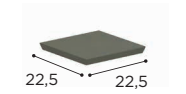

MOZAIX LOUNGE SPECIFICATIONS

MOZAIX SIDE TABLE	
REF:	MZX ST040BR...
VOLUME:	0,075 m³
WEIGHT:	2,85 kg
INFO:	ASSEMBLING NEEDED

COATED ALUMINIUM
BR
MZX ST 040 BR
€ 399

MOZAIX PLANTER	
REF:	MZX PLBR...
VOLUME:	0,0034 m³
WEIGHT:	0,25 kg

	COATED ALUMINIUM
	BR
DEPTH 7 CM	MZX PL 07 BR € 69
DEPTH 12 CM	MZX PL 12 BR € 79

MOZAIX LAMP SMALL	
REF:	RPY TMBRBR...
VOLUME:	0,067 m³
WEIGHT:	2,35 kg
INFO:	SOLAR POWERED

COATED STAINLESS STEEL + FIBRE
BR
RPY TM BR BR
€ 549

MOZAIX TILES	
REF:	MZX TILE...
VOLUME:	0,0015 m³
WEIGHT:	0,77 kg

ENAMELED LAVA STONE	MO	MZX TILE MO € 89
	LA	MZX TILE LA € 89
	JA	MZX TILE JA € 89
	PE	MZX TILE PE € 89
WOOD	SL	MZX TILE SL € 89
	DU	MZX TILE DU € 89
	MHOT	MZX TILE MHOT € 69
	W	MZX TILE W € 99

MOZAIX LAMP BIG	
REF:	RPY PMUBRBR...
VOLUME:	0,9 m³
WEIGHT:	7 kg
INFO:	SOLAR POWERED ASSEMBLING NEEDED

COATED STAINLESS STEEL + FIBRE
BR
RPY PMU BR BR
€ 1,149