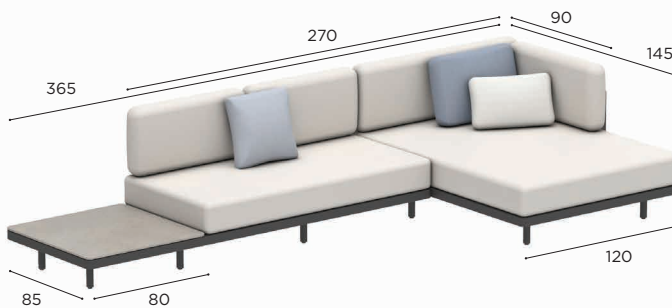

ALURA LOUNGE SETS

SET 16	
REF:	ALRL 16...
INFO:	ASSEMBLING NEEDED

SET A

SET B

SET C

SET D

		COATED ALUMINIUM		
		WR	S	A
WU		ALRL 16 A WRWU € 5.209		
		ALRL 16 B WRWU € 5.209		
		ALRL 16 C WRWU € 5.209		
		ALRL 16 D WRWU € 5.209		
PG			ALRL 16 A SPG € 5.209	
			ALRL 16 B SPG € 5.209	
			ALRL 16 C SPG € 5.209	
			ALRL 16 D SPG € 5.209	
ZU				ALRL 16 A AZU € 4.859
				ALRL 16 B AZU € 4.859
				ALRL 16 C AZU € 4.859
				ALRL 16 D AZU € 4.859
CUSHIONS (EXCL. DECO CUSHIONS)				
PIL ALRL 16 AB SET ED... (6 pcs)				
STAND.		€ 4.765		
CAT. A		€ 4.225		
CAT. B		€ 5.070		
CAT. C		€ 5.915		
PIL ALRL 16 CD SET ED... (6 pcs)				
STAND.		€ 4.145		
CAT. A		€ 3.675		
CAT. B		€ 4.410		
CAT. C		€ 5.145		
TABLE TOPS				
SEE OPTIONS P. 11				
OUTDOOR COVERS				
ODCALRLSET16A/ODCALRLSET16B ODCALRLSET16C/ODCALRLSET16D				
STAND.		€ 700		