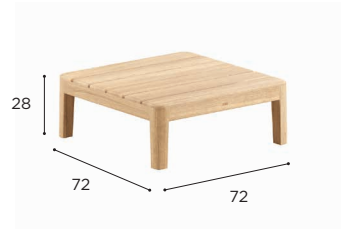

R1 (RIGHT)

L1 (LEFT)

	TEAK	
	W	
	CLYL 70R1 / CLYL 70L1	
	€ 1.399	
	UPHOLSTERY	
	PIL CLYL 70C UPHED...	
STAND.	€ 375	
CAT. A	€ 349	
CAT. B	€ 401	
CAT. C	€ 454	
	SEAT CUSHION	
	PIL CLYL 70 SED...	
STAND.	€ 490	
CAT. A	€ 435	
CAT. B	€ 522	
CAT. C	€ 609	

CALYPSO LOUNGE SPECIFICATIONS

TABLE / FOOTREST	
REF:	CLYL 70T...
VOLUME:	0,15 m ³
WEIGHT:	13,8 kg

		TEAK	
		W	
CERAMIC	TEAK	W	CLYL 70T € 899
			CLYL 70T CWUM € 1.149
	WUM		CLYL 70T CBS € 1.449
	BS		CLYL 70T CCD € 1.449
	CD		CLYL 70T CTR € 1.099
	TR		CLYL 70T CTG € 1.099
	TG		CLYL 70T CCL € 1.449
	CL		CLYL 70T CPG € 1.149
	PG		CLYL 70T CTS € 1.449
	TS		CLYL 70T CTM € 1.449
	TM		CLYL 70T CNM € 1.549
	NM		CLYL 70T CZUM € 1.449
	ZUM		
			SEAT CUSHION
		PIL CLYL 70 SED...	
STAND.		€ 490	
CAT. A		€ 435	
CAT. B		€ 522	
CAT. C		€ 609	