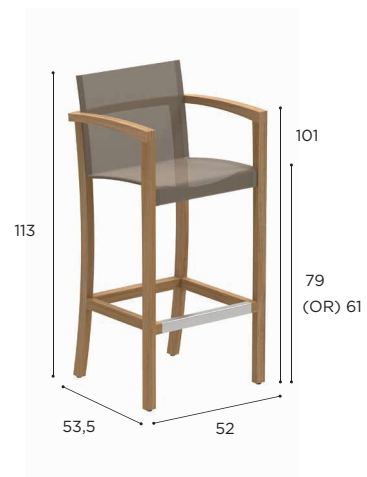

XQI SPECIFICATIONS

BAR CHAIR	
REF:	XQI 43...
VOLUME:	0,31 m³
WEIGHT:	10,5 kg
INFO:	LOWERED FRAME ON REQUEST

		TEAK
		W
BATYLINE	WU	XQI 43 TEPWU € 1.099
	BRU	XQI 43 TEPBRU € 1.099
	ZU	XQI 43 TEPZU € 1.099
		LOWERED FRAME (SURCHARGE) € 100

SIDE TABLE	
REF:	XQI 50...
VOLUME:	0,22 m³
WEIGHT:	5 kg
INFO:	ASSEMBLING NEEDED