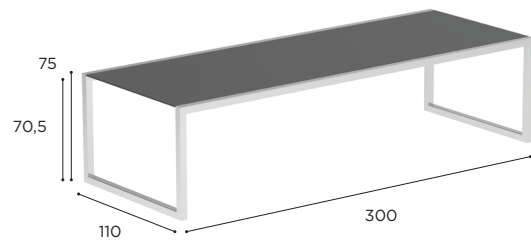

BRUSHED STAINLESS STEEL	ELECTROPOLISHED STAINLESS STEEL	COATED STAINLESS STEEL					
	SS	EP	W	S	BR	A		
CERAMIC	WU	NNX 300 CWU € 5.999	NNX 300 CEPWU € 6.599	NNX 300 CWWU € 5.999				
	CD	NNX 300 CCD € 7.299	NNX 300 CEPCD € 7.899	NNX 300 CWCD € 7.299	NNX 300 CSCD € 7.299	NNX 300 CBRCD € 7.299	NNX 300 CACD € 7.299	
	CL	NNX 300 CCL € 7.299	NNX 300 CEPCL € 7.899	NNX 300 CWCL € 7.299	NNX 300 CSCL € 7.299	NNX 300 CBRCL € 7.299	NNX 300 CACL € 7.299	
	TG	NNX 300 CTG € 5.499	NNX 300 CEPTG € 6.099					
	PG				NNX 300 CSPG € 5.999			
	TS	NNX 300 CTS € 7.299	NNX 300 CEPTS € 7.899	NNX 300 CWTS € 7.299	NNX 300 CSTS € 7.299	NNX 300 CBRTS € 7.299	NNX 300 CATS € 7.299	
	TM	NNX 300 CTM € 7.299	NNX 300 CEPTM € 7.899	NNX 300 CWTM € 7.299	NNX 300 CSTM € 7.299	NNX 300 CBRTM € 7.299	NNX 300 CATM € 7.299	
	NM	NNX 300 CNM € 7.999	NNX 300 CEPNM € 8.599			NNX 300 CBRNM € 7.999	NNX 300 CANM € 7.999	
	ZU	NNX 300 CZU € 5.999	NNX 300 CEPZU € 6.599				NNX 300 CAZU € 5.999	
	TEAK	W	NNX 300 W € 5.799	NNX 300 WEP € 6.399	NNX 300 WW € 5.799	NNX 300 WS € 5.799	NNX 300 WBR € 5.799	NNX 300 WA € 5.799