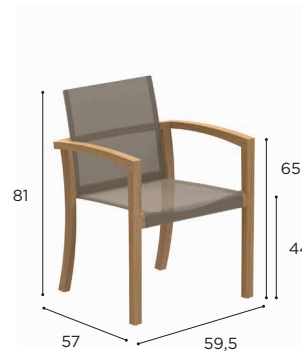

XQI SPECIFICATIONS

STANDARD / ON REQUEST

DINING CHAIR	
REF:	XQI 55...
VOLUME:	0,37 m³ (2)
WEIGHT:	7,6 kg (1)
INFO:	STACKABLE

		TEAK	
		W	
BATYLINE	WU	XQI 55 TEPWU	€ 849
	BRU	XQI 55 TEPBRU	€ 849
	ZU	XQI 55 TEPZU	€ 849

LOW CHAIR	
REF:	XQI 77...
VOLUME:	0,34 m³ (2)
WEIGHT:	7,3 kg (1)
INFO:	STACKABLE