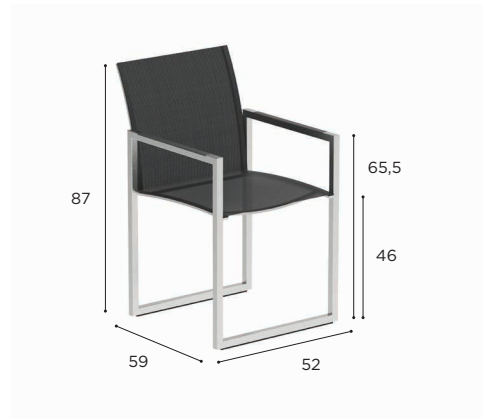

FOOTREST	
REF:	NE 56TK
VOLUME:	0,02 m ³
WEIGHT:	11 kg
INFO:	ASSEMBLING NEEDED

	TEAK
	W
	NE 56 TK
	€ 779

NINIX

Design by Kris Van Puyvelde

STANDARD / ON REQUEST

NINIX SPECIFICATIONS

DINING CHAIR	
REF:	NNX 55T...
VOLUME:	0,29 m ³
WEIGHT:	10 kg
INFO:	OPTIONAL TEAK ARMRESTS BRONZE FRAME INCLUDES OILED TEAK ARMRESTS