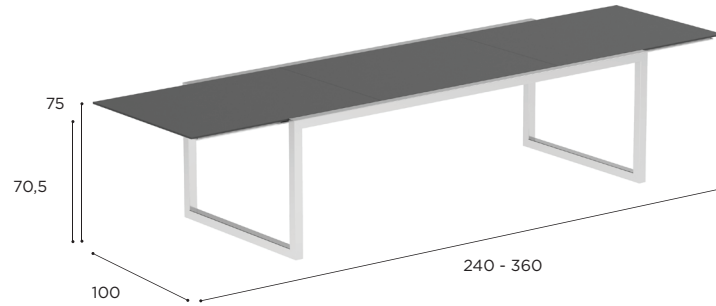

BRUSHED STAINLESS STEEL	ELECTROPOLISHED STAINLESS STEEL	COATED STAINLESS STEEL		
		SS	EP	W	S	A
CERAMIC	WU	NNX 360 CWU € 7.499	NNX 360 CEPWU € 8.049	NNX 360 CWWU € 7.499		
	PG				NNX 360 CSPG € 7.499	
	ZU	NNX 360 CZU € 7.499	NNX 360 CEPZU € 8.049			NNX 360 CAZU € 7.499
TEAK	W	NNX 360 € 5.899	NNX 360 EP € 6.699	NNX 360 WW € 5.899	NNX 360 WS € 5.899	NNX 360 WA € 5.899