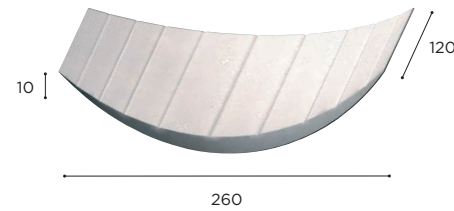

FABRIC
		PIL WV..
CAT. A		€ 2.895
CAT. B		€ 3.474
CAT. C		€ 4.053

BACE	
REF:	WVT
VOLUME:	2,28 m³
WEIGHT:	183 kg
INFO:	BASE FOR EMBEDDING IN CONCRETE