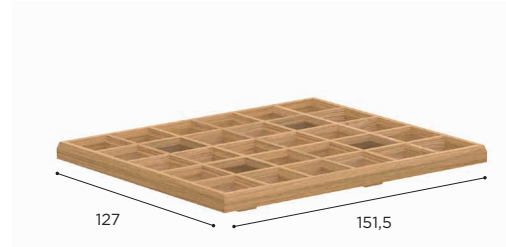

LOUNGE ELEMENT 200	
REF:	MZX 200...
VOLUME:	0,22 m³
WEIGHT:	42 kg
INFO:	5 LEGS INCLUDED ASSEMBLING NEEDED