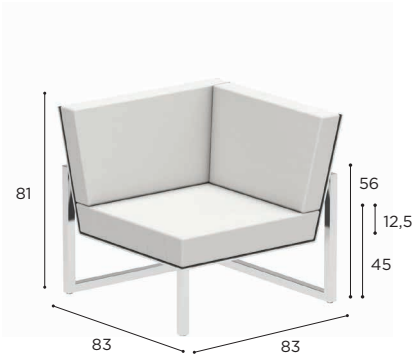

CORNER MODULAR ELEMENT	
REF:	NNXL 80CT...
VOLUME:	0,55 m³
WEIGHT:	29,4 kg