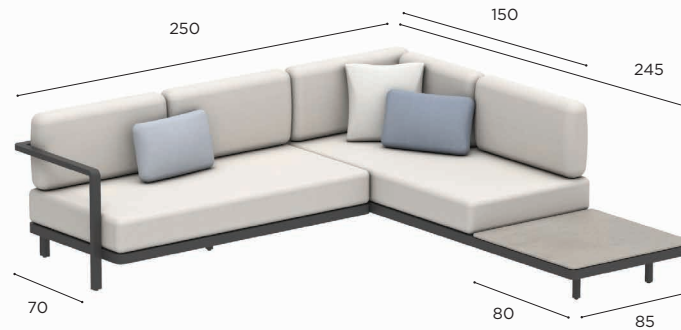

ALURA LOUNGE SETS

SET 06	
REF:	ALRL 06...
INFO:	ASSEMBLING NEEDED

SET A

SET B

SET C

SET D

		COATED ALUMINIUM		
		WR	S	A
WU	BATYLINE	ALRL 06 A WRWU		
		€ 4.759		
		ALRL 06 B WRWU		
		€ 4.759		
PG	BATYLINE	ALRL 06 C WRWU		
		€ 4.759		
		ALRL 06 D WRWU		
		€ 4.759		
ZU	BATYLINE		ALRL 06 A SPG	
			€ 4.759	
			ALRL 06 B SPG	
			€ 4.759	
			ALRL 06 C SPG	
			€ 4.759	
			ALRL 06 D SPG	
			€ 4.759	
		ALRL 06 A AZU		
		€ 4.409		
		ALRL 06 B AZU		
		€ 4.409		
		ALRL 06 C AZU		
		€ 4.409		
		ALRL 06 D AZU		
		€ 4.409		
CUSHIONS (EXCL. DECO CUSHIONS)				
PIL ALRL 06 AB SET ED... (7 pcs)				
STAND.		€ 4.520		
CAT. A		€ 4.005		
CAT. B		€ 4.806		
CAT. C		€ 5.607		
PIL ALRL 06 CD SET ED... (7 pcs)				
STAND.		€ 3.895		
CAT. A		€ 3.455		
CAT. B		€ 4.146		
CAT. C		€ 4.837		
TABLE TOPS				
SEE OPTIONS P. 11				
OUTDOOR COVERS				
ODCALRLSET06A/ODCALRLSET06B				
ODCALRLSET06C/ODCALRLSET06D				
STAND.		€ 700		