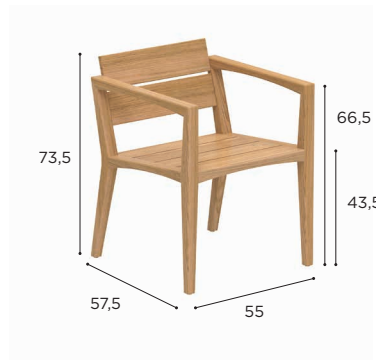

TEAK	
	W
TEAK	W
	XQI 200H W
	€ 1.999

ZENHIT

Design by Kris Van Puyvelde

ZENHIT SPECIFICATIONS

STANDARD / ON REQUEST

DINING CHAIR	
REF:	ZNT 55...
VOLUME:	0,25 m ³
WEIGHT:	9 kg

	TEAK
	W
	ZNT 55
	€ 849
	CUSHIONS
	PIL ZNT 55 ED... (SEAT + BACK)
STAND.	€ 365
CAT. A	€ 325
CAT. B	€ 390
CAT. C	€ 455