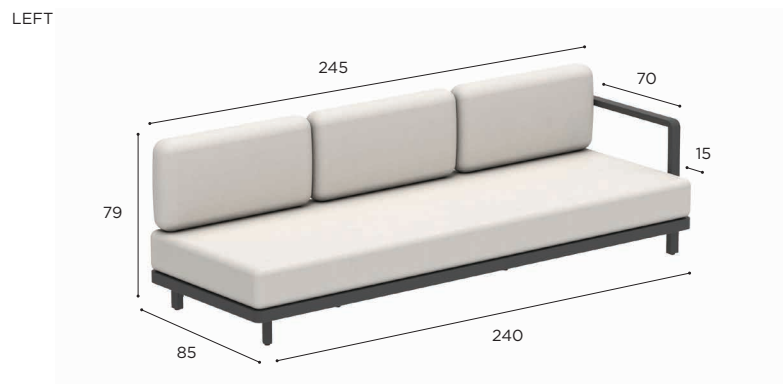

COATED ALUMINIUM		
		WR	S	A
BATYLINE	WU	ALRL 240 TWRWU € 2.949		
	PG		ALRL 240 TSPG € 2.949	
	ZU			ALRL 240 TAZU € 2.749
		CUSHIONS		
		PIL ALRL 240 SET ED... (4 pcs)		
STAND.		€ 2.735		
CAT. A		€ 2.425		
CAT. B		€ 2.910		
CAT. C		€ 3.395		

		COATED ALUMINIUM		
		WR	S	A
BATYLINE	WU	ALRL 240 L TWRWU € 2.949		
		ALRL 240 R TWRWU € 2.949		
	PG		ALRL 240 L TSPG € 2.949	
			ALRL 240 R TSPG € 2.949	
	ZU			ALRL 240 L TAZU € 2.749
				ALRL 240 R TAZU € 2.749
		CUSHIONS		
		PIL ALRL 240 SET ED... (4 pcs)		
STAND.		€ 2.735		
CAT. A		€ 2.425		
CAT. B		€ 2.910		
CAT. C		€ 3.395