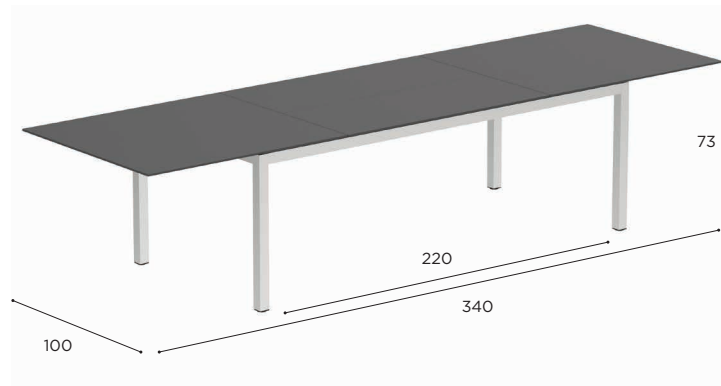

BRUSHED STAINLESS STEEL	ELECTROPOLISHED STAINLESS STEEL	COATED STAINLESS STEEL		
		SS	EP	W	S	A
CERAMIC	WU	TBL 340 CWU € 6.899	TBL 340 CEPWU € 7.299	TBL 340 CWWU € 6.899		
	PG	TBL 340 CPG € 6.899	TBL 340 CEP PG € 7.299		TBL 340 CSPG € 6.899	
	ZU	TBL 340 CZU € 6.899	TBL 340 CEPZU € 7.299			TBL 340 CAZU € 6.899
TEAK	W	TBL 340 W € 6.999	TBL 340 WEP € 7.399	TBL 340 WW € 6.999	TBL 340 WS € 6.999	TBL 340 WA € 6.999