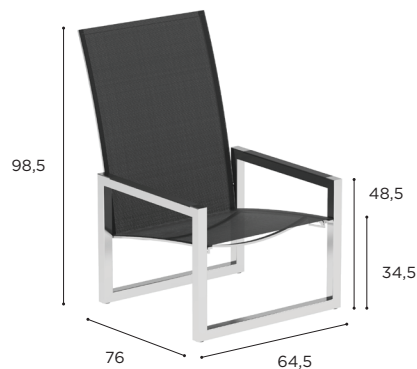

NINIX SPECIFICATIONS

STANDARD / ON REQUEST

LOW BENCH	
REF:	NNX 154T...
VOLUME:	0,81 m³
WEIGHT:	27 kg
INFO:	OPTIONAL TEAK ARMRESTS BRONZE FRAME INCLUDES OILED TEAK ARMRESTS

		BRUSHED STAINLESS STEEL	ELECTROPOLISHED STAINLESS STEEL	COATED STAINLESS STEEL			
		SS	EP	W	S	BR	A
BATYLINE	WU	NNX 154 TWU € 1.999	NNX 154 TEPWU € 2.349	NNX 154 TWWU € 1.999			
	CAU	NNX 154 TCAU € 1.999	NNX 154 TEPCAU € 2.349				
	PG				NNX 154 TSPG € 1.999		
	ZU	NNX 154 TZU € 1.999	NNX 154 TEPZU € 2.349				NNX 154 TAZU € 1.999
	GRP					NNX 154 TBRGRP € 1.999	
				NNX 154T ARWSET (TEAK ARMRESTS) € 50			
				CUSHIONS PIL NNX154T ... (SEAT + BACK)			
CAT. A							€ 310
CAT. B							€ 372
CAT. C							€ 434

RELAX CHAIR	
REF:	NNX 60T...
VOLUME:	0,5 m³
WEIGHT:	12,5 kg
INFO:	HEADCUSHION INCLUDED OPTIONAL TEAK ARMRESTS BRONZE FRAME INCLUDES OILED TEAK ARMRESTS RECLINER WHEELS

		BRUSHED STAINLESS STEEL	ELECTROPOLISHED STAINLESS STEEL	COATED STAINLESS STEEL			
		SS	EP	W	S	BR	A
BATYLINE	WU	NNX 60 TWU € 1.649	NNX 60 TEPWU € 1.899	NNX 60 TWWU € 1.649			
	CAU	NNX 60 TCAU € 1.649	NNX 60 TEPCAU € 1.899				
	PG				NNX 60 TSPG € 1.649		
	ZU	NNX 60 TZU € 1.649	NNX 60 TEPZU € 1.899				NNX 60 TAZU € 1.649
	GRP					NNX 60 TBRGRP € 1.649	
				NNX 60T ARWSET (TEAK ARMRESTS) € 50			
				CUSHIONS PIL NNX60T ... (SEAT + BACK)			
CAT. A							€ 165
CAT. B							€ 198
CAT. C							€ 231

TOWEL RACK	
REF:	NNX TR...
VOLUME:	0,35 m³
WEIGHT:	9 kg

		BRUSHED STAINLESS STEEL	ELECTROPOLISHED STAINLESS STEEL	COATED STAINLESS STEEL			
		SS	EP	W	S	BR	A
TEAK	W	NNX TR € 799	NNX TR EP € 849	NNX TR W € 849	NNX TR S € 849	NNX TR BR € 849	NNX TR A € 799