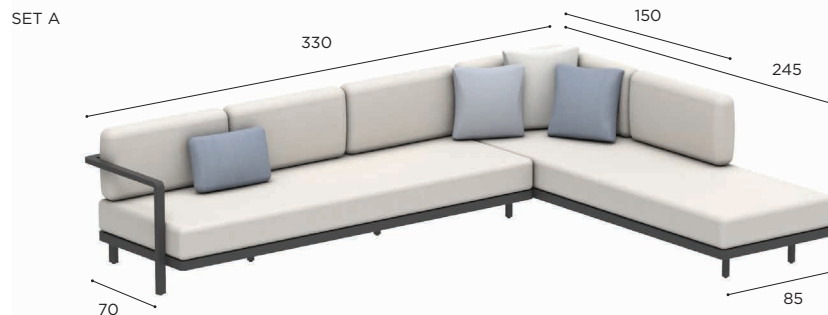

ALURA LOUNGE SETS

STANDARD / ON REQUEST

SET 07
REF: ALRL 07...
INFO: ASSEMBLING NEEDED

SET 08
REF: ALRL 08...
INFO: ASSEMBLING NEEDED