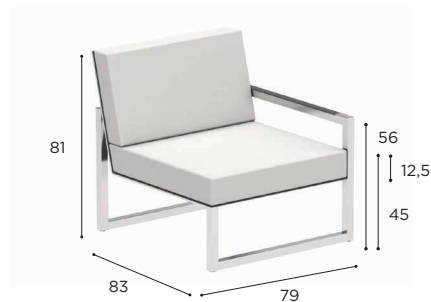

BRUSHED STAINLESS STEEL	ELECTROPOLISHED STAINLESS STEEL	COATED ALUMINIUM			
		SS	EP	W	S	BR	A
BATYLINE	WU	NNXL 80 LTWU € 1.699	NNXL 80 LTEPWU € 1.899	NNXL 80 LTWWU € 1.499			
	CAU	NNXL 80 LTCAU € 1.699	NNXL 80 LTEPCAU € 1.899		NNXL 80 LTSPG € 1.499		
	PG						
	ZU	NNXL 80 LTZU € 1.699	NNXL 80 LTEPZU € 1.899				NNXL 80 LTAZU € 1.499
	GRP					NNXL 80 LTBRGRP € 1.499	
NNXL 80 T ARWSET (TEAK ARMRESTS) € 35 CUSHIONS SEE OPTIONS ON P. 78							

	CUSHIONS FOR NNXL80 / NNXL80L / NNXL80R / NNXL100T	
	NORMAL BACK CUSHION	
	PIL NNXL 80 ED... (2 pcs)	SOFT BACK CUSHION PIL NNXL 80 EDS... (2 pcs)
STAND.	€ 820	€ 820
CAT. A	€ 725	€ 725
CAT. B	€ 870	€ 870
CAT. C	€ 1.015	€ 1.015