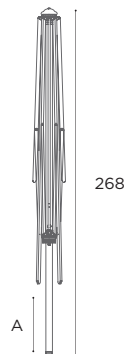

SHADY SPECIFICATIONS

Design by Kris Van Puyvelde

SHADY	
REF:	SHA...
VOLUME:	0,2 m ³
INFO:	COVERBAG INCLUDED BASE & TUBE NOT INCLUDED ALL BASE COMBINATIONS SEE P. 365 OPTIONAL MOBILE BASE (MOB 65)

	WEIGHT	A (cm)
Ø 3,5	23,7 kg	85
Ø 4,5	29,2 kg	34
3,0 x 3,0	22,2 kg	56
3,5 x 3,5	23,5 kg	12
3 x 4	26,9 kg	10