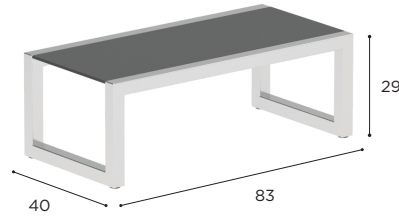

NINIX LOUNGE SPECIFICATIONS

STANDARD / ON REQUEST

LOUNGE TABLE	
REF:	NNXL 40T..
VOLUME:	0,10 m³
WEIGHT:	12,8 kg

	BRUSHED STAINLESS STEEL	ELECTROPOLISHED STAINLESS STEEL	COATED ALUMINIUM				
	SS	EP	W	S	BR	A	
CERAMIC	WU	NNXL 40T CWU € 849	NNXL 40T CEPWU € 949	NNXL 40T CWWU € 849			
	CD	NNXL 40T CCD € 1.049	NNXL 40T CEPCD € 1.149	NNXL 40T CWCD € 1.049	NNXL 40T CSCD € 1.049	NNXL 40T CBRCD € 1.049	NNXL 40T CACD € 1.049
	CL	NNXL 40T CCL € 1.049	NNXL 40T CEPCL € 1.049	NNXL 40T CWCL € 1.049	NNXL 40T CSCCL € 1.049	NNXL 40T CBRCL € 1.049	NNXL 40T CACL € 1.049
	TG	NNXL 40T CTG € 799	NNXL 40T CEPTG € 899				
	PG				NNXL 40T CSPG € 849		
	TS	NNXL 40T CTS € 1.049	NNXL 40T CEPTS € 1.149	NNXL 40T CWTS € 1.049	NNXL 40T CSTS € 1.049	NNXL 40T CBRTS € 1.049	NNXL 40T CATS € 1.049
	TM	NNXL 40T CTM € 1.049	NNXL 40T CEPTM € 1.149	NNXL 40T CWTM € 1.049	NNXL 40T CSTM € 1.049	NNXL 40T CBRM € 1.049	NNXL 40T CATM € 1.049
	ZU	NNXL 40T CZU € 849	NNXL 40T CEPZU € 949				NNXL 40T CAZU € 849
	NM	NNXL 40T CNM € 1.149	NNXL 40T CEPNM € 1.249			NNXL 40T CBRNM € 1.149	NNXL 40T CANM € 1.149
	TEAK	NNXL 40T W € 849	NNXL 40T WEP € 949	NNXL 40T WW € 849	NNXL 40T WS € 849	NNXL 40T WBR € 849	NNXL 40T WA € 849

LOUNGE TABLE	
REF:	NNXL 40S..
VOLUME:	0,19 m³
WEIGHT:	19,5 kg