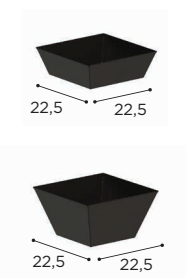

MOZAIX LOUNGE SPECIFICATIONS

MOZAIX SIDE TABLE	
REF:	MZX ST040BR...
VOLUME:	0,075 m ³
WEIGHT:	2,85 kg
INFO:	ASSEMBLING NEEDED

COATED ALUMINIUM
BR
MZX ST 040 BR
€ 399

MOZAIX PLANTER	
REF:	MZX PLBR...
VOLUME:	0,0034 m ³
WEIGHT:	0,25 kg