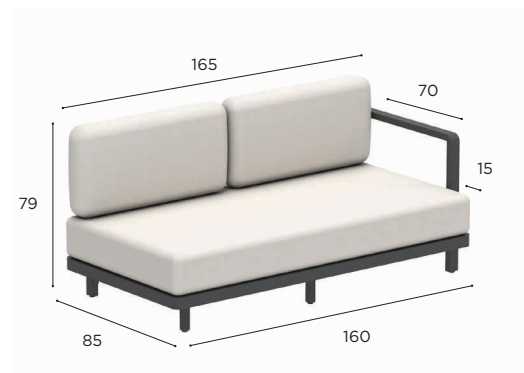

COATED ALUMINIUM		
		WR	S	A
BATYLINE	WU	ALRL 160 TWRWU € 2.119		
	PG		ALRL 160 TSPG € 2.119	
	ZU			ALRL 160 TAZU € 1.969
		CUSHIONS		
		PIL ALRL 160 SET ED... (3 pcs)		
STAND.		€ 1.820		
CAT. A		€ 1.615		
CAT. B		€ 1.938		
CAT. C		€ 2.261		

L/R ARM MODULE	
REF:	ALRL 160 (LT/RT)...
VOLUME:	1,1 m³
WEIGHT:	34 kg
INFO:	ASSEMBLING NEEDED

LEFT