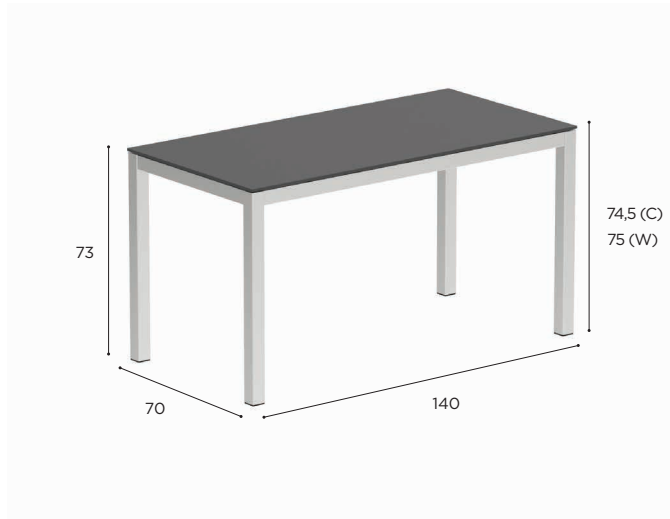

TABOELA SPECIFICATIONS

TABLE	
REF:	TBL 140...
VOLUME:	0,24 m³
WEIGHT:	C: 62 kg W: 40 kg
INFO:	ASSEMBLING NEEDED