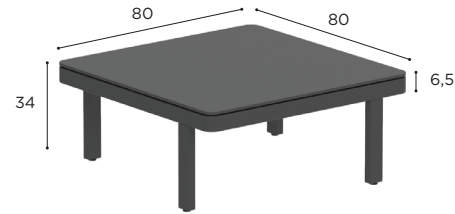

ALURA LOUNGE SPECIFICATIONS

STANDARD / ON REQUEST

LOUNGE TABLE	
REF:	ALRL 80 LTH...
VOLUME:	0,21 m ³
WEIGHT:	C: 24,6 kg W: 18 kg
INFO:	ASSEMBLING NEEDED

TABLE TOP	
REF:	ALRL 80 TOP...
WEIGHT:	C: 14,7 kg W: 4,7 kg