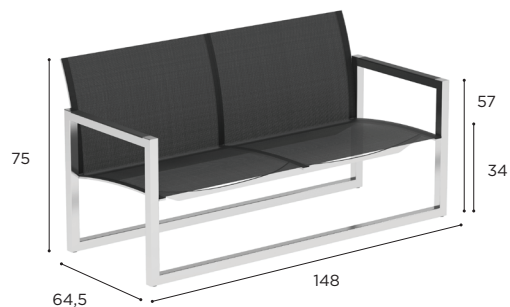

NINIX SPECIFICATIONS

STANDARD / ON REQUEST

LOW BENCH	
REF:	NNX 154T...
VOLUME:	0,81 m³
WEIGHT:	27 kg
INFO:	OPTIONAL TEAK ARMRESTS BRONZE FRAME INCLUDES OILED TEAK ARMRESTS

		BRUSHED STAINLESS STEEL	ELECTROPOLISHED STAINLESS STEEL	COATED STAINLESS STEEL			
		SS	EP	W	S	BR	A
BATYLINE	WU	NNX 154 TWU € 1.999	NNX 154 TEPWU € 2.349	NNX 154 TWWU € 1.999			
	CAU	NNX 154 TCAU € 1.999	NNX 154 TEPCAU € 2.349				
	PG				NNX 154 TSPG € 1.999		
	ZU	NNX 154 TZU € 1.999	NNX 154 TEPZU € 2.349				NNX 154 TAZU € 1.999
	GRP					NNX 154 TBRGRP € 1.999	
				NNX 154T ARWSET (TEAK ARMRESTS) € 50			
				CUSHIONS PIL NNX154T ... (SEAT + BACK)			
CAT. A							€ 310
CAT. B							€ 372
CAT. C							€ 434

RELAX CHAIR	
REF:	NNX 60T...
VOLUME:	0,5 m³
WEIGHT:	12,5 kg
INFO:	HEADCUSHION INCLUDED OPTIONAL TEAK ARMRESTS BRONZE FRAME INCLUDES OILED TEAK ARMRESTS RECLINER WHEELS