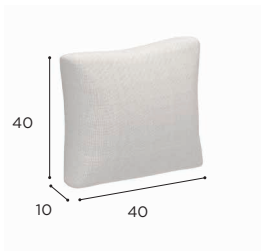

DECORATIVE CUSHIONS

CUSHIONS WITH A SOFT FILLING.

STANDARD / ON REQUEST

	SOFT DECO CUSHION
	PIL 40 MRS...
CAT. A	€ 110
CAT. B	€ 132
CAT. C	€ 154