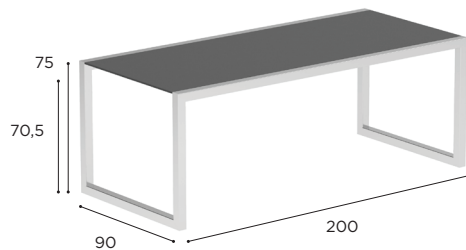

NINIX SPECIFICATIONS

STANDARD / ON REQUEST

TABLE	
REF:	NNX 200...
VOLUME:	1,43 m³
WEIGHT:	C: 66 kg W: 52 kg

	BRUSHED STAINLESS STEEL	ELECTROPOLISHED STAINLESS STEEL	COATED STAINLESS STEEL					
	SS	EP	W	S	BR	A		
CERAMIC	WU	NNX 200 CWU € 3.499	NNX 200 CEPWU € 3.799	NNX 200 CWWU € 3.499				
	CD	NNX 200 CCD € 4.399	NNX 200 CEPCD € 4.699	NNX 200 CWCD € 4.399	NNX 200 CSCD € 4.399	NNX 200 CBRCD € 4.399	NNX 200 CACD € 4.399	
	CL	NNX 200 CCL € 4.399	NNX 200 CEPCL € 4.699	NNX 200 CWCL € 4.399	NNX 200 CSCL € 4.399	NNX 200 CBRCL € 4.399	NNX 200 CACL € 4.399	
	TG	NNX 200 CTG € 3.199	NNX 200 CEPTG € 3.499					
	PG				NNX 200 CSPG € 3.499			
	TS	NNX 200 CTS € 4.399	NNX 200 CEPTS € 4.699	NNX 200 CWTS € 4.399	NNX 200 CSTS € 4.399	NNX 200 CBRTS € 4.399	NNX 200 CATS € 4.399	
	TM	NNX 200 CTM € 4.399	NNX 200 CEPTM € 4.699	NNX 200 CWTM € 4.399	NNX 200 CSTM € 4.399	NNX 200 CBRTM € 4.399	NNX 200 CATM € 4.399	
	NM	NNX 200 CNM € 4.699	NNX 200 CEPNM € 4.999			NNX 200 CBRNM € 4.699	NNX 200 CANM € 4.699	
	ZU	NNX 200 CZU € 3.499	NNX 200 CEPZU € 3.799				NNX 200 CAZU € 3.499	
	TEAK	W	NNX 200 W € 3.699	NNX 200 WEP € 3.999	NNX 200 WW € 3.699	NNX 200 WS € 3.699	NNX 200 WBR € 3.699	NNX 200 WA € 3.699

TABLE	
REF:	NNX 300...
VOLUME:	2,25 m³
WEIGHT:	C: 143 kg