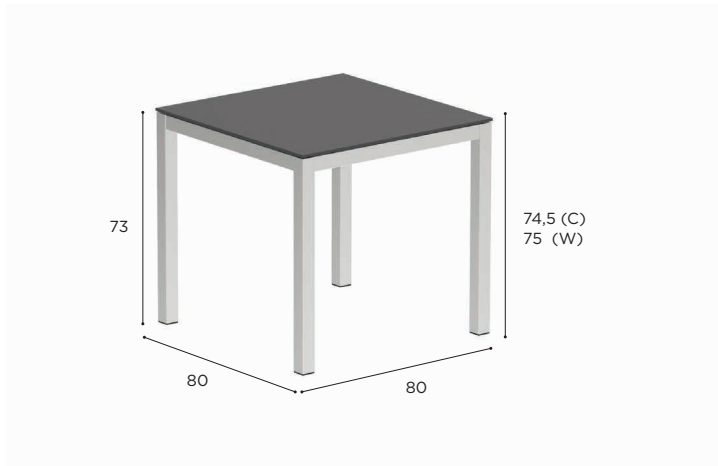

TABOELA SPECIFICATIONS

STANDARD / ON REQUEST

TABLE	
REF:	TBL 80...
VOLUME:	0,10 m³
WEIGHT:	C: 32 kg W: 22 kg
INFO:	ASSEMBLING NEEDED

	BRUSHED STAINLESS STEEL	ELECTROPOLISHED STAINLESS STEEL	COATED ALUMINIUM		
	SS	EP	W	S	A
WU	TBL 80 CWU € 1.549	TBL 80 CEPWU € 1.669	TBL 80 CWWU € 1.499		
TG	TBL 80 CTG € 1.449	TBL 80 CEPTG € 1.569	TBL 80 CWTG € 1.399	TBL 80 CSTG € 1.399	TBL 80 CATG € 1.399
PG	TBL 80 CPG € 1.549	TBL 80 CEPPG € 1.669		TBL 80 CSPG € 1.499	
ZU	TBL 80 CZU € 1.549	TBL 80 CEPZU € 1.669			TBL 80 CAZU € 1.499
CERAMIC	TBL 80 CBS € 1.749	TBL 80 CEPBS € 1.869	TBL 80 CWBS € 1.699	TBL 80 CSBS € 1.699	TBL 80 CABS € 1.699
	TBL 80 CCL € 1.849	TBL 80 CEPCL € 1.969	TBL 80 CWCL € 1.799	TBL 80 CSCL € 1.799	TBL 80 CACL € 1.799
	TBL 80 CTS € 1.849	TBL 80 CEPTS € 1.969	TBL 80 CWTS € 1.799	TBL 80 CSTS € 1.799	TBL 80 CATS € 1.799
	TBL 80 CTM € 1.849	TBL 80 CEPTM € 1.969	TBL 80 CWTM € 1.799	TBL 80 CSTM € 1.799	TBL 80 CATM € 1.799
	TBL 80 CCD € 1.849	TBL 80 CEPCD € 1.969	TBL 80 CWCD € 1.799	TBL 80 CSCD € 1.799	TBL 80 CACD € 1.799
	TBL 80 CNM € 1.999	TBL 80 CEPNM € 2.119	TBL 80 CWNM € 1.949	TBL 80 CSNM € 1.949	TBL 80 CANM € 1.949
	TBL 80 W € 1.449	TBL 80 WEP € 1.569	TBL 80 WW € 1.399	TBL 80 WS € 1.399	TBL 80 WA € 1.399

TABLE	
REF:	TBL 100...
VOLUME:	0,10 m³
WEIGHT:	44 kg
INFO:	ASSEMBLING NEEDED