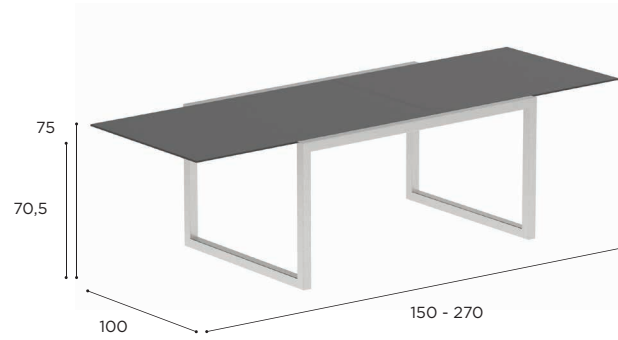

NINIX SPECIFICATIONS

EXTENDABLE TABLE	
REF:	NNX 270...
VOLUME:	1,02 m³
WEIGHT:	80 kg
INFO:	EXTENDABLE WHEELS

		BRUSHED STAINLESS STEEL	ELECTROPOLISHED STAINLESS STEEL	COATED STAINLESS STEEL		
		SS	EP	W	S	A
CERAMIC	WU	NNX 270 CWU * € 5.199	NNX 270 CEPWU * € 5.499	NNX 270 CWWU * € 5.199		
	PG				NNX 270 CSPG * € 5.199	
	ZU	NNX 270 CZU * € 5.199	NNX 270 CEPZU * € 5.499			NNX 270 CAZU * € 5.199

EXTENDABLE TABLE	
REF:	NNX 360...
VOLUME:	1,92 m³
WEIGHT:	C: 132 kg W: 83 kg
INFO:	EXTENDABLE WHEELS