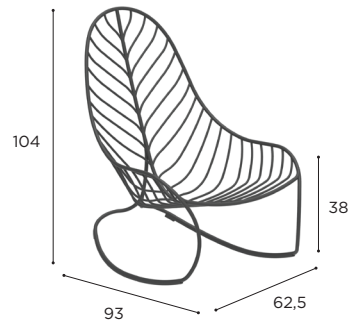

COATED STAINLESS STEEL					
	WR	PB	OL	S	BR	A
	FOL R WR	FOL R PB	FOL R OL	FOL R S	FOL R BR	FOL R A
	€ 1.949	€ 1.949	€ 1.949	€ 1.949	€ 1.949	€ 1.849
	CUSHIONS					
	PIL FOL RC...					
CAT. A	€ 545					
CAT. B	€ 654					
CAT. C	€ 763					

FOOTREST	
REF:	FOL F...
VOLUME:	0,12 m³
WEIGHT:	5 kg