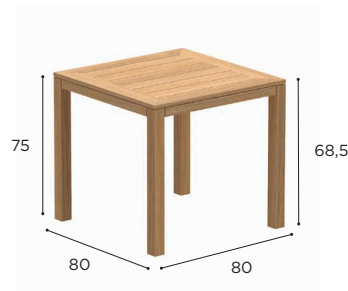

XQI SPECIFICATIONS

STANDARD / ON REQUEST

TABLE	
REF:	XQI 80...
VOLUME:	0,10 m³
WEIGHT:	15,2 kg
INFO:	ASSEMBLING NEEDED

TEAK	
	W
TEAK	W
	XQI 80 W
	€ 1.029

TABLE	
REF:	XQI 180...
VOLUME:	0,16 m³
WEIGHT:	26,6 kg
INFO:	ASSEMBLING NEEDED