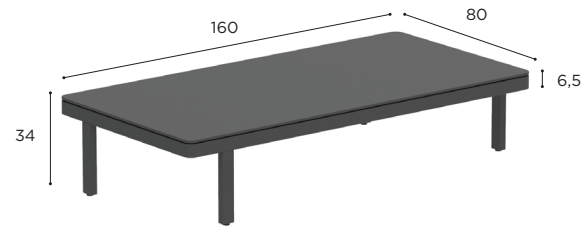

ALURA LOUNGE SPECIFICATIONS

STANDARD / ON REQUEST

LOUNGE TABLE	
REF:	ALRL 160 LTH...
VOLUME:	0,43 m ³
WEIGHT:	44,7 kg
INFO:	ASSEMBLING NEEDED

TABLE TOP	
REF:	ALRL 160 TOP...
WEIGHT:	29,4 kg

COATED ALUMINIUM + BATYLINE				
		WR	S	A
CERAMIC	WUM	ALRL 160 LTH CWRWUM € 3.049		
	BS	ALRL 160 LTH CWRBS € 3.449	ALRL 160 LTH CSBS € 3.449	ALRL 160 LTH CABS € 3.329
	CD	ALRL 160 LTH CWRCD € 3.449	ALRL 160 LTH CSCD € 3.449	ALRL 160 LTH CACD € 3.329
	TR	ALRL 160 LTH CWRTR € 2.849	ALRL 160 LTH CSTR € 2.849	ALRL 160 LTH CATR € 2.729
	TG	ALRL 160 LTH CWRTG € 2.849	ALRL 160 LTH CSTG € 2.849	ALRL 160 LTH CATG € 2.729
	CL	ALRL 160 LTH CWRCL € 3.449	ALRL 160 LTH CSCL € 3.449	ALRL 160 LTH CACL € 3.329
	PG		ALRL 160 LTH CSPG € 3.049	
	TS	ALRL 160 LTH CWRTS € 3.449	ALRL 160 LTH CSTS € 3.449	ALRL 160 LTH CATS € 3.329
	TM	ALRL 160 LTH CWRM € 3.449	ALRL 160 LTH CSTM € 3.449	ALRL 160 LTH CATM € 3.329
	NM	ALRL 160 LTH CWRNM € 3.849	ALRL 160 LTH CSNM € 3.849	ALRL 160 LTH CANM € 3.729
	ZUM			ALRL 160 LTH CAZUM € 3.329