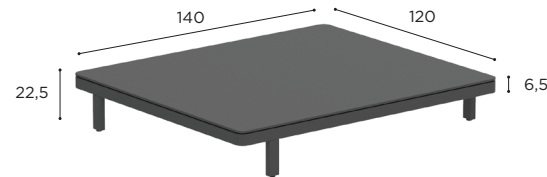

COATED ALUMINIUM + BATYLINE				
		WR	S	A
CERAMIC	WUM	ALRL 140 LTL CWRWUM € 3.549		
	BS	ALRL 140 LTL CWRBS € 4.049	ALRL 140 LTL CSBS € 4.049	ALRL 140 LTL CABS € 3.929
	CD	ALRL 140 LTL CWRCD € 4.049	ALRL 140 LTL CSCD € 4.049	ALRL 140 LTL CACD € 3.929
	TR	ALRL 140 LTL CWRTR € 3.299	ALRL 140 LTL CSTR € 3.299	ALRL 140 LTL CATR € 3.179
	CL	ALRL 140 LTL CWRCL € 4.049	ALRL 140 LTL CSCL € 4.049	ALRL 140 LTL CACL € 3.929
	TS	ALRL 140 LTL CWRTS € 4.049	ALRL 140 LTL CSTS € 4.049	ALRL 140 LTL CATS € 3.929
	TM	ALRL 140 LTL CWRM € 4.049	ALRL 140 LTL CSTM € 4.049	ALRL 140 LTL CATM € 3.929
	NM	ALRL 140 LTL CWRNM € 4.449	ALRL 140 LTL CSNM € 4.449	ALRL 140 LTL CANM € 4.329
	ZUM			ALRL 140 LTL CAZUM € 3.929