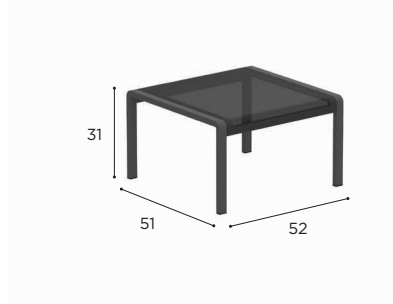

ALURA SPECIFICATIONS

FOOTREST	
REF:	ALR F T...
VOLUME:	0,15 m³ (4)
WEIGHT:	3,1 kg (1)
INFO:	STACKABLE