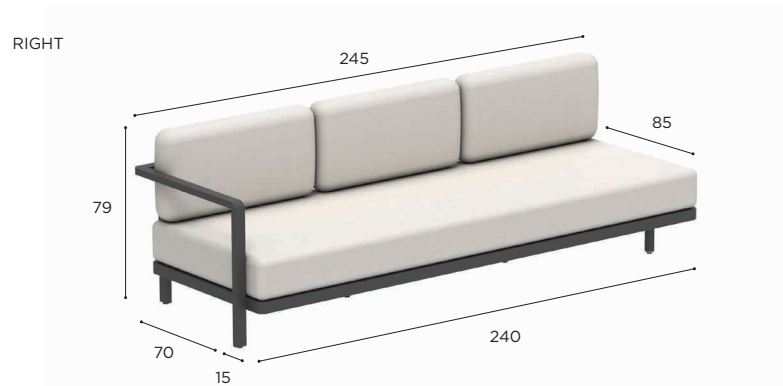

COATED ALUMINIUM		
		WR	S	A
BATYLINE	WU	ALRL 240 TWRWU € 2.949		
	PG		ALRL 240 TSPG € 2.949	
	ZU			ALRL 240 TAZU € 2.749
		CUSHIONS		
		PIL ALRL 240 SET ED... (4 pcs)		
STAND.		€ 2.735		
CAT. A		€ 2.425		
CAT. B		€ 2.910		
CAT. C		€ 3.395		

		COATED ALUMINIUM		
		WR	S	A
BATYLINE	WU	ALRL 240 L TWRWU € 2.949		
		ALRL 240 R TWRWU € 2.949		
	PG		ALRL 240 L TSPG € 2.949	
			ALRL 240 R TSPG € 2.949	
	ZU			ALRL 240 L TAZU € 2.749
				ALRL 240 R TAZU € 2.749
		CUSHIONS		
		PIL ALRL 240 SET ED... (4 pcs)		
STAND.		€ 2.735		
CAT. A		€ 2.425		
CAT. B		€ 2.910		
CAT. C		€ 3.395