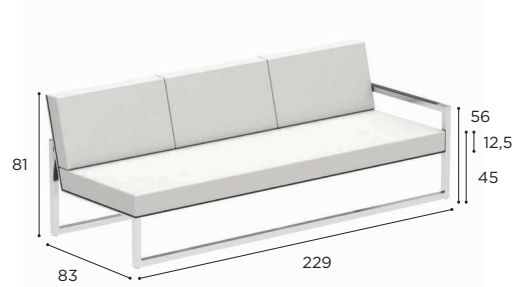

THREE SEATER LEFT MODULAR ELEMENT	
REF:	NNXL 240LT.
VOLUME:	1,54 m³
WEIGHT:	54 kg
INFO:	OPTIONAL TEAK ARMRESTS BRONZE FRAME INCLUDES OILED TEAK ARMRESTS