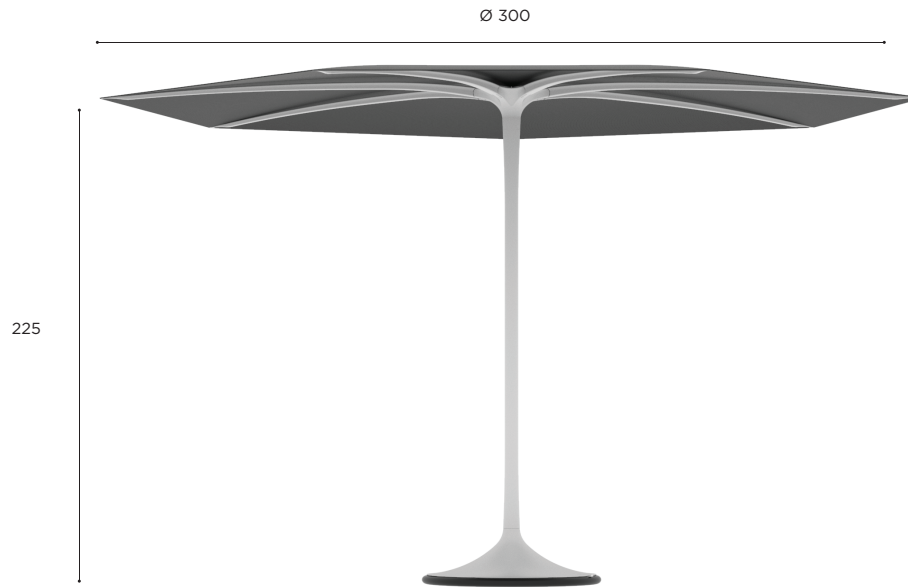

PALMA SPECIFICATIONS

Design by Kris Van Puyvelde

PALMA	
REF:	PLM 300...
VOLUME:	0,4 m³
WEIGHT:	18 kg
INFO:	ASSEMBLING NEEDED
	COVERBAG INCLUDED
	BASE & BALLAST NOT INCLUDED (BASE = PLMV70 OR PLMV75)

		COATED ALUMINIUM		
		WR	S	A
TEXTILE (CATA)	WU	PLM 300 PBWU € 3.199	PLM 300 SWU € 3.299	PLM 300 AWU € 3.299
	CAU	PLM 300 PBCAU € 3.299	PLM 300 SCAU € 3.199	PLM 300 ACAU € 3.299
	ZU	PLM 300 PBZU € 3.299	PLM 300 SZU € 3.299	PLM 300 AZU € 3.199
	ROU	PLM 300 PBROU € 3.399	PLM 300 SROU € 3.399	PLM 300 AROU € 3.399
	RO	PLM 300 PBRO € 3.399	PLM 300 SRO € 3.399	PLM 300 ARO € 3.399
	SL	PLM 300 PBSL € 3.399	PLM 300 SSL € 3.399	PLM 300 ASL € 3.399

PALMA HEAVY BASE	
REF:	PLM V 75...
VOLUME:	0,19 m³
WEIGHT:	71 kg

HEAVY BALLAST	
REF:	PLM 300 BALLAST H
VOLUME:	0,19 m³
WEIGHT:	13 kg

	COATED ALUMINIUM		
	WR	S	A
	PLMV 75 RWR € 1.249	PLMV 75 RS € 1.249	PLMV 75 RA € 1.249

PLM 300 BALLAST H € 229

1. FEATURES:
2. ROUND PLATE IN GALVANIZED STEEL
   - 4 SCREW HOLES
   - FOR ADDING WEIGHT TO PALMA BASES: PLMV70... OR PLMV75...