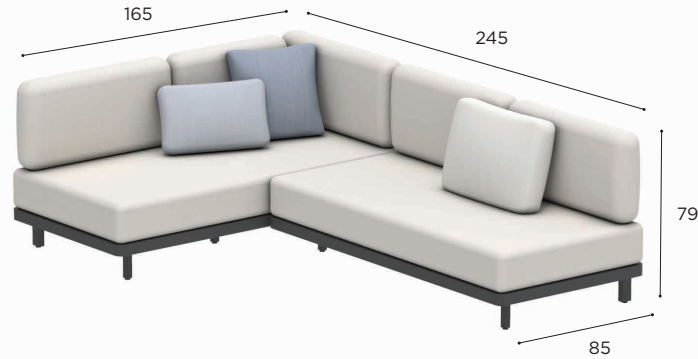

ALURA LOUNGE SETS

SET 01
REF: ALRL 01...
INFO: ASSEMBLING NEEDED

SET A

SET B