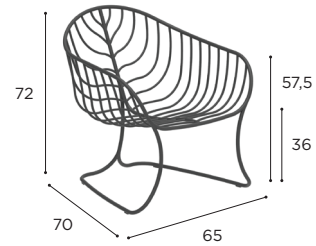

COATED STAINLESS STEEL					
	WR	PB	OL	S	BR	A
	FOL 77 WR	FOL 77 PB	FOL 77 OL	FOL 77 S	FOL 77 BR	FOL 77 A
	€ 1.299	€ 1.299	€ 1.299	€ 1.299	€ 1.299	€ 1.199
	CUSHIONS					
	PIL FOL 77 SED... (SEAT)					
CAT. A	€ 195					
CAT. B	€ 234					
CAT. C	€ 273					
	PIL FOL 77 BED... (BACK)					
CAT. A	€ 165					
CAT. B	€ 198					
CAT. C	€ 231					

ROCKING CHAIR	
REF:	FOL R...
VOLUME:	0,88 m³
WEIGHT:	13,4 kg