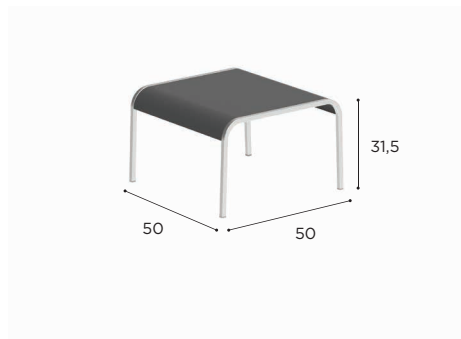

BRUSHED STAINLESS STEEL	ELECTROPOLISHED STAINLESS STEEL	COATED STAINLESS STEEL		
		SS	EP	WR	S	A
ALUMINIUM	WR	QT 50 AWR € 529	QT 50 AEPWR € 579	QT 50 AWRWR € 579		
	S	QT 50 AS € 529	QT 50 AEPS € 579		QT 50 ASS € 579	
	A	QT 50 AA € 529	QT 50 AEPA € 579			QT 50 AAA € 529