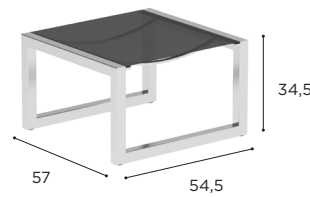

BRUSHED STAINLESS STEEL	ELECTROPOLISHED STAINLESS STEEL	COATED STAINLESS STEEL			
		SS	EP	W	S	BR	A
BATYLINE	WU	NNX F TWU € 579	NNX F TEPWU € 679	NNX F TWWU € 579			
	CAU	NNX F TCAU € 579	NNX F TEPCAU € 679				
	PG				NNX F TSPG € 579		
	ZU	NNX F TZU € 579	NNX F TEPZU € 679				NNX F TAZU € 579
	GRP					NNX F TBRGRP € 579