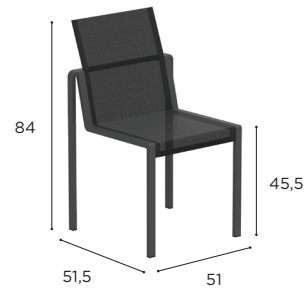

EUR -CM

ALURA

Design by Kris Van Puyvelde

ALURA SPECIFICATIONS

STANDARD / ON REQUEST

DINING CHAIR	
REF:	ALR 47 T...
VOLUME:	0,34 m ³ (4)
WEIGHT:	6,4 kg (1)
INFO:	STACKABLE

		COATED ALUMINIUM		
		W	S	A
BATYLINE	WU	ALR 47 TWWU € 569		
	PG		ALR 47 TSPG € 569	
	ZU			ALR 47 TAZU € 569
CUSHIONS				
PIL ALR 47 T ... (SEAT + BACK)				
CAT. A		€ 130		
CAT. B		€ 156		
CAT. C		€ 182		

ARM CHAIR	
REF:	ALR 55 T...
VOLUME:	0,38 m ³ (4)
WEIGHT:	9,9 kg (1)
INFO:	STACKABLE OPTIONAL TEAK ARMRESTS

		COATED ALUMINIUM		
		W	S	A
BATYLINE	WU	ALR 55 TWWU € 629		
	PG		ALR 55 TSPG € 629	
	ZU			ALR 55 TAZU € 629
ALR 55 T ARWSET (TEAK ARMRESTS) € 30				
CUSHIONS				
PIL ALR 55 T ... (SEAT + BACK)				
CAT. A		€ 140		
CAT. B		€ 168		
CAT. C		€ 196		

BAR CHAIR	
REF:	ALR 43 T...
VOLUME:	0,5 m ³ (4)
WEIGHT:	9,8 kg (1)
INFO:	STACKABLE OPTIONAL TEAK ARMRESTS LOWERED FRAME ON REQUEST

		COATED ALUMINIUM		
		W	S	A
BATYLINE	WU	ALR 43 TWWU € 799		
	PG		ALR 43 TSPG € 799	
	ZU			ALR 43 TAZU € 799
ALR 43 T ARWSET (TEAK ARMRESTS) € 30				
CUSHIONS				
PIL ALR 43 T ... (SEAT + BACK)				
CAT. A		€ 120		
CAT. B		€ 144		
CAT. C		€ 168		
LOWERED FRAME (SURCHARGE) € 100				