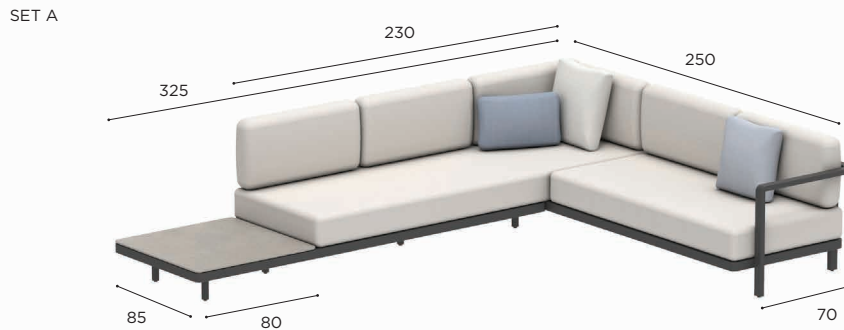

COATED ALUMINIUM		
		WR	S	A
BATYLINE	WU	ALRL 09 A WRWU € 5.469		
		ALRL 09 B WRWU € 5.469		
	PG		ALRL 09 A SPG € 5.469	
			ALRL 09 B SPG € 5.469	
	ZU			ALRL 09 A AZU € 5.069
				ALRL 09 B AZU € 5.069
CUSHIONS (EXCL. DECO CUSHIONS)				
PIL ALRL 09 AB SET ED... (9 pcs)				
STAND.			€ 5.725	
CAT. A			€ 5.075	
CAT. B			€ 6.090	
CAT. C			€ 7.105	
OUTDOOR COVERS				
ODCALRLSET09A/ODCALRLSET09B				
STAND.			€ 840	

SET 10
REF: ALRL 10...
INFO: ASSEMBLING NEEDED