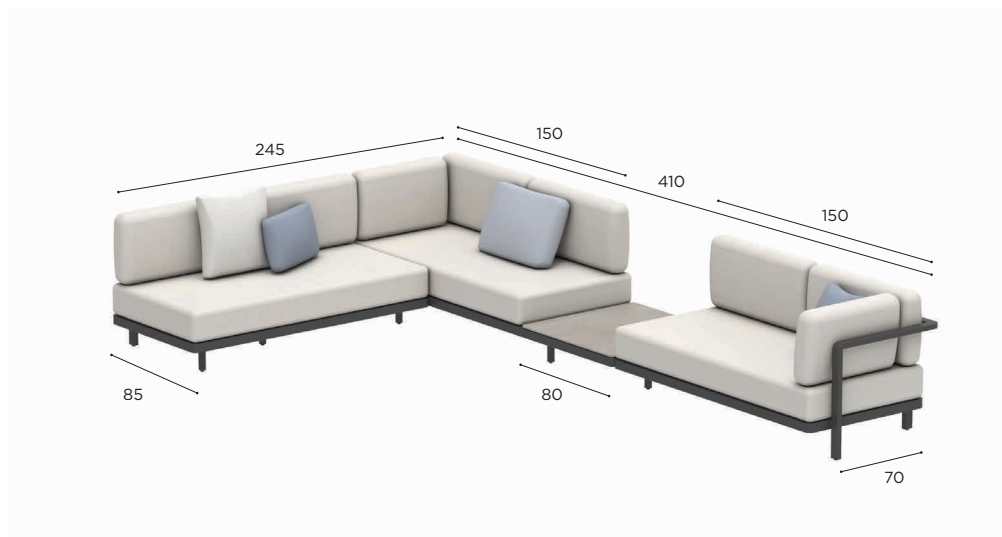

ALURA LOUNGE SETS

STANDARD / ON REQUEST

SET 11
REF: ALRL 11...
INFO: ASSEMBLING NEEDED