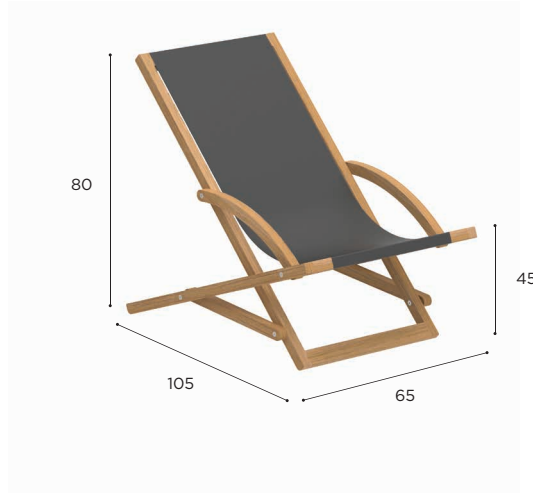

BEACHER

Design by Kris Van Puyvelde

BEACHER SPECIFICATIONS

STANDARD / ON REQUEST

FOLDABLE CHAIR	
REF:	BEA 65...
VOLUME:	0,10 m ³
WEIGHT:	6 kg
INFO:	FOLDABLE 1 SLING INCLUDED IN FRAME PRICE

CHAIR FRAME	
TEAK	W
	BEA 65
	€ 549