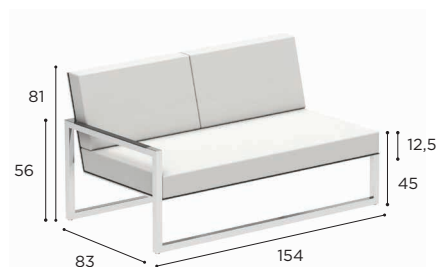

NINIX LOUNGE SPECIFICATIONS

STANDARD / ON REQUEST

TWO SEATER RIGHT MODULAR ELEMENT	
REF:	NNXL 160RT..
VOLUME:	1,04 m³
WEIGHT:	46,8 kg
INFO:	OPTIONAL TEAK ARMRESTS BRONZE FRAME INCLUDES OILED TEAK ARMRESTS