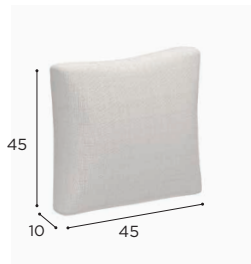

	SOFT DECO CUSHION
	PIL 53MRS...
CAT. A	€ 130
CAT. B	€ 156
CAT. C	€ 182

	SOFT DECO CUSHION
	PIL 64 MRS...
CAT. A	€ 145
CAT. B	€ 174
CAT. C	€ 203

OUTDOOR COVERS

100% POLYESTER EVA COATED WATERPROOF FABRIC, WEIGHT: 200GR/M² COLOUR: CAU