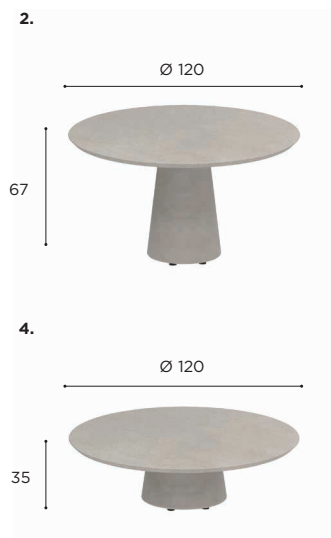

CONIX SPECIFICATIONS

ROUND TABLE	
REF:	CNX 120R...
1.	VOLUME: 1,08 m³ WEIGHT: CG: 106 kg C: 82 kg W: 68 kg
2.	VOLUME: 0,96 m³ WEIGHT: CG: 104 kg C: 80,3 kg W: 66,4 kg
3.	VOLUME: 0,72 m³ WEIGHT: CG: 109 kg C: 85,4 kg W: 71,5 kg
4.	VOLUME: 0,5 m³ WEIGHT: CG: 101,8 kg C: 78,2 kg W: 64,3 kg
INFO:	ASSEMBLING NEEDED
	DO NOT USE OUTDOOR COVER ON CONCRETE TABLE TOPS!