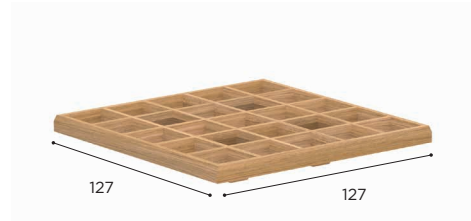

NATURAL LINEN DOT
REF: NLD - CAT. B

NATURAL WHITE DOT
REF: NWD - CAT. B

MOZAIX LOUNGE SPECIFICATIONS

STANDARD / ON REQUEST

LOUNGE ELEMENT 125	
REF:	MZX 125...
VOLUME:	0,14 m ³
WEIGHT:	27 kg
INFO:	4 LEGS INCLUDED ASSEMBLING NEEDED