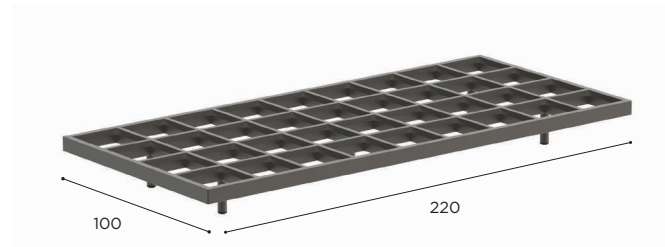

COATED ALUMINIUM				
WR	PB	S	BR	A
MZX 220 WR	MZX 220 PB	MZX 220 S	MZX 220 BR	MZX 220 A
€ 2.899	€ 2.899	€ 2.899	€ 2.749	€ 2.899