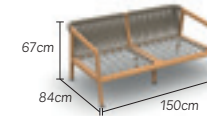

2seats

teak-rope taupe 01-002014
teak-rope khaki 01-002017