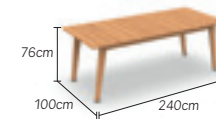

dining table

teak 01-006283