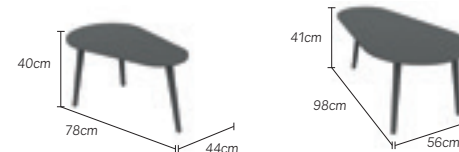

components

coffee table

- charcoal (set of 2) 01-000568
- white (set of 2) 01-000569