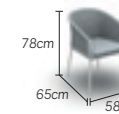

2,5seats, incl. cushions

charcoal-rope charcoal sw 01-001802
white-rope light grey sw 01-001337

daybed, incl. cushions

charcoal-rope charcoal sw 01-003627
white-rope light grey sw 01-001338

chair, incl. cushion