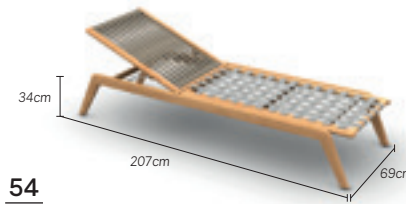

frame

rope taupe rope khaki

cushions upholstery

exteria quadro nature

sunlounger

sunlounger

teak - rope taupe 01-002020
teak - rope khaki 01-002019

54