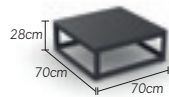

components

coffee table-70cm

charcoal-charcoal full plate
charcoal - ash grey
charcoal - black marble
charcoal - calacatta
white-white full plate
white - ash grey
white - black marble
white - calacatta

01-000599
01-006057
01-006214
01-006344
01-000600
01-006383
01-006379
01-006059