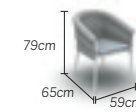

daybed, incl. cushions
 charcoal-socks charcoal 01-002486
 white-socks light grey 01-003804

coffee table
 charcoal-socks charcoal 01-000518
 white-socks light grey 01-002470

chair, incl. cushion
 charcoal-socks charcoal 01-001412
 white-socks light grey 01-002478