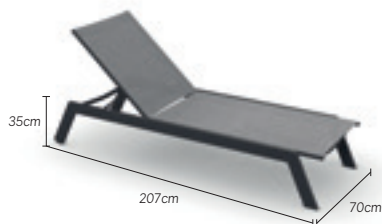

charcoal-texteline silvergrey 01-000111
white-texteline lightgrey 01-000112