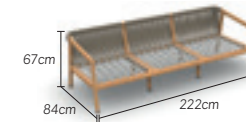

components

1seat

teak-rope taupe 01-002013
teak-rope khaki 01-002016

2seats

teak-rope taupe 01-002014
teak-rope khaki 01-002017

3seats

teak-rope taupe 01-002015
teak-rope khaki 01-002018

chair