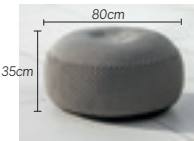

cylinder 80cm

chiku brown	04-000036
dark grey	04-000037
ivory	04-000038
navy blue	04-000039
olive green	04-000040
chiku brown-olive green	04-000026
ivory-navy blue	04-000027
orange-dark grey	04-000028
chiku brown-dark grey	04-000029