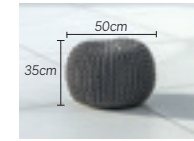

ivory

orange dark
grey

Dark grey

olive green

components

crochet

chiku brown-olive green	04-000015
ivory-navy blue	04-000016
orange-dark grey	04-000017
chiku brown-dark grey	04-000018
olive green	04-000019
orange	04-000020
navy blue	04-000021