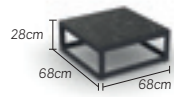

components

coffee table-70cm

charcoal-charcoal full plate
charcoal - ash grey
charcoal - black marble
charcoal - calacatta
white-white full plate
white - ash grey
white - black marble
white - calacatta

01-000599
01-006057
01-006214
01-006344
01-000600
01-006383
01-006379
01-006059