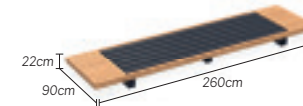

2seats double

charcoal teak 08-000280