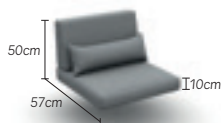

cushions

1x seat + back + deco
sunbrella natte grey chiné 02-000308
sunbrella natte sooty 02-000421