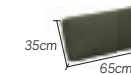

optional: deco cushion
exteria octa dark leaf 02-000578

sunloungercushion

exteria quadro nature 02-000661
exteria quadro smoke 02-000755
exteria melo beige 02-000940