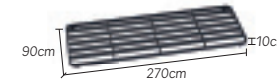

selected colours & materials Durbuy

frames

rope

cushions upholstery quick pick and unicolors

components

1seat
white 01-005011
charcoal 01-004448

2seats
white 01-005012
charcoal 01-004448

3seats
white 01-005013
charcoal 01-004449