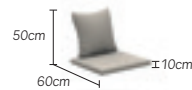

selected colours & materials Ritz teak

frames

rope

rope taupe
28mm

rope khaki
14mm

cushions upholstery quick pick and unicolors

cushions

1x chair cushion: seat + back