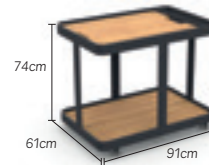

trolley

- charcoal - teak   01-000577
- white - teak   01-000578