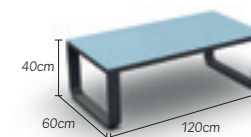

1seat
charcoal 01-000159
white 01-000168

2seats
charcoal 01-000160
white 01-000169

3seats
charcoal 01-000161
white 01-000170

coffee table
charcoal-glass light grey 01-000615
white-glass light grey 01-000616