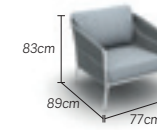

components

1seat, incl. cushions

charcoal-rope charcoal sw 01-000950
white-rope light grey sw 01-001336