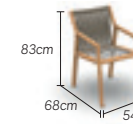

components

1seat

teak-rope taupe 01-002013
teak-rope khaki 01-002016

2seats

teak-rope taupe 01-002014
teak-rope khaki 01-002017

3seats

teak-rope taupe 01-002015
teak-rope khaki 01-002018

chair