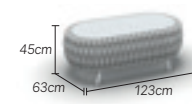

daybed, incl. cushions
 charcoal-socks charcoal 01-002486
 white-socks light grey 01-003804

coffee table
 charcoal-socks charcoal 01-000518
 white-socks light grey 01-002470

chair, incl. cushion
 charcoal-socks charcoal 01-001412
 white-socks light grey 01-002478