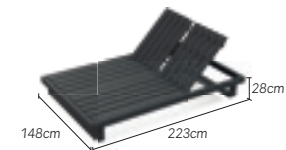

sunlounger double NEW

charcoal 01-004728
white 01-004730