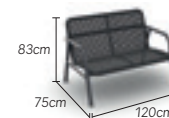

components

sunlounger
 charcoal-rope charcoal 01-004278
 white-rope light grey 01-004590

components

1seat
 charcoal-rope charcoal 01-001951
 white-rope light grey 01-001955

2seats
 charcoal-rope charcoal 01-001952
 white-rope light grey 01-001956