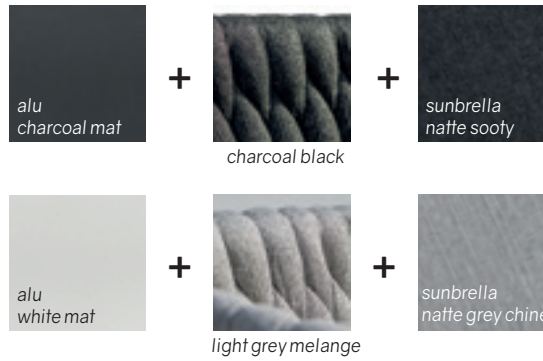

2,5seats, incl. cushions

charcoal-rope charcoal sw 01-001802
white-rope light grey sw 01-001337

daybed, incl. cushions

charcoal-rope charcoal sw 01-003627
white-rope light grey sw 01-001338

chair, incl. cushion

charcoal-rope charcoal sw 01-002455
white-rope light grey sw 01-003626

charcoal-rope charcoal pw 01-000913
white-rope light grey pw 01-001177

bar chair, incl. cushion

charcoal-rope charcoal sw 01-002497
white-rope light grey sw 01-003363

selected colours & materials Fortuna socks

frame + socks + cushion socks weaving

components

1 seat, incl. cushions
 charcoal-socks charcoal 01-001793
 white-socks light grey 01-002472

2,5 seats, incl. cushions
 charcoal-socks charcoal 01-003628
 white-socks light grey 01-003361