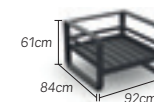

1seat
charcoal 01-000159
white 01-000168

2seats
charcoal 01-000160
white 01-000169

3seats
charcoal 01-000161
white 01-000170

coffee table
charcoal-glass light grey 01-000615
white-glass light grey 01-000616