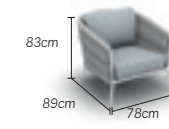

components

1 seat, incl. cushions
charcoal-socks charcoal 01-001793
white-socks light grey 01-002472