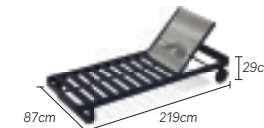

Sunlounger

charcoal - rope beige uni 01-005045
charcoal - rope charcoal 01-005046
charcoal - dark green 01-005494
white - rope light grey 01-005047
white - rope beige uni 01-005495