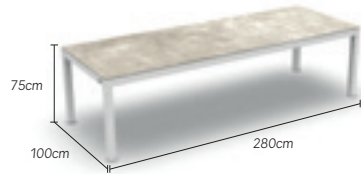

dining table - 280cm

charcoal-teak	08-000387
charcoal-calacatta	08-000415
charcoal-ash grey	08-000432
charcoal-black marble	08-000433
black-teak	08-000386
black-calacatta	08-000404
black-ash grey	08-000400
black-black marble	08-000408
white-teak	08-000388
white-calacatta	08-000423
white-ash grey	08-000430
white-black marble	08-000431