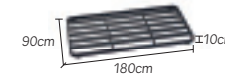

selected colours & materials Durbuy

frames

rope

cushions upholstery quick pick and unicolors

components

1seat
white 01-005011
charcoal 01-004448

2seats
white 01-005012
charcoal 01-004448

3seats
white 01-005013
charcoal 01-004449