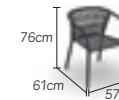

chair

charcoal-rope charcoal 01-004579
charcoal-rope beige 01-004592
white-rope grey light grey 01-004580