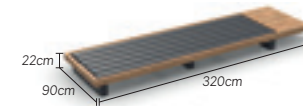

3seats

charcoal teak 08-000051

back

charcoal 01-000923