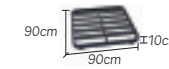

selected colours & materials Durbuy

frames

rope

cushions upholstery quick pick and unicolors

components

1seat
white 01-005011
charcoal 01-004448

2seats
white 01-005012
charcoal 01-004448

3seats
white 01-005013
charcoal 01-004449