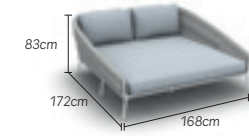

daybed, incl. cushions
 charcoal-socks charcoal 01-002486
 white-socks light grey 01-003804

coffee table
 charcoal-socks charcoal 01-000518
 white-socks light grey 01-002470

chair, incl. cushion
 charcoal-socks charcoal 01-001412
 white-socks light grey 01-002478