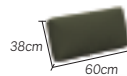

selected colours & materials Vigo XL

frames

Texteline

cushions upholstery quick pick and unicolors

cushions

1x seat + back + deco
 sunbrella natte grey chiné 02-000025
 sunbrella natte sooty 02-000062
 exteria quadro smoke 02-000476
 exteria quadro nature 02-000477