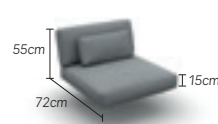

selected colours & materials Fano

frames

inlay

cushions upholstery quick pick and unicolors

cushions

1x seat + back + deco

sunbrella natte grey chiné 02-000025
sunbrella natte sooty 02-000062
exteria quadro smoke 02-000476
exteria quadro nature 02-000477