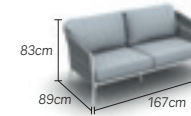

2,5seats, incl. cushions

charcoal-rope charcoal sw 01-001802
white-rope light grey sw 01-001337

daybed, incl. cushions

charcoal-rope charcoal sw 01-003627
white-rope light grey sw 01-001338

chair, incl. cushion