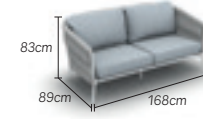

2,5 seats, incl. cushions
charcoal-socks charcoal 01-003628
white-socks light grey 01-003361