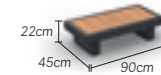

coffee table-charcoal

alu full plate 01-000607
teak 01-000605
ceramic black marble 01-006187
ceramic ash grey 01-006368
ceramic calacatta 01-006367

coffee table-white

alu full plate 01-000608
teak 01-000606
ceramic black marble 01-006371
ceramic ash grey 01-006370
ceramic calacatta 01-006369