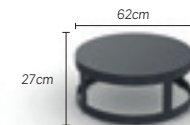

coffee table-90cm

charcoal-charcoal full plate
charcoal - ash grey
charcoal - black marble
charcoal - calacatta
white-white full plate
white - ash grey
white - black marble
white - calacatta

01-000597
01-006060
01-006213
01-006343
01-000598
01-006382
01-006378
01-006058

coffee table-77cm

charcoal-charcoal full plate
charcoal - ash grey
charcoal - black marble
charcoal - calacatta
white-white full plate
white - ash grey
white - black marble
white - calacatta

01-002150
01-005889
01-005887
01-005888
01-002151
01-006380
01-006376
01-005890