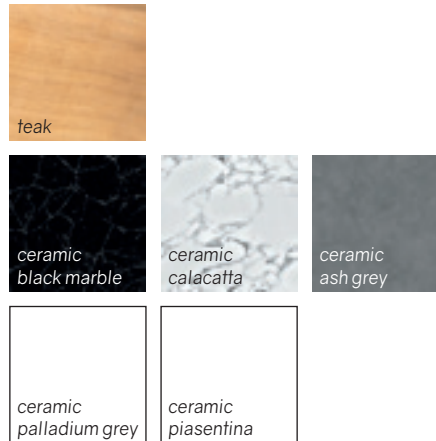

alu black mat

alu white mat

table tops

ceramic black marble

ceramic calacatta

ceramic ash grey

teak

components

dining table - 220cm

charcoal-teak	08-000384
charcoal-calacatta	08-000416
charcoal-ash grey	08-000434
charcoal-black marble	08-000435
black-teak	08-000383
black-calacatta	08-000403
black-ash grey	08-000399
black-black marble	08-000407
white-teak	08-000385
white-calacatta	08-000424
white-ash grey	08-000428
white-black marble	08-000429

dining table - 280cm

charcoal-teak	08-000387
charcoal-calacatta	08-000415
charcoal-ash grey	08-000432
charcoal-black marble	08-000433
black-teak	08-000386
black-calacatta	08-000404
black-ash grey	08-000400
black-black marble	08-000408
white-teak	08-000388
white-calacatta	08-000423
white-ash grey	08-000430
white-black marble	08-000431

ELKO

frames

table tops

components

dining table-265cm
 charcoal-teak 08-000375
 charcoal- Palladium Grey 08-000436
 charcoal- Piasentina 08-000437
 white-teak 08-000376
 white- Palladium Grey 08-000439
 white- Piasentina 08-000440