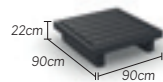

components

1seat

charcoal 01-000278
white 01-000281