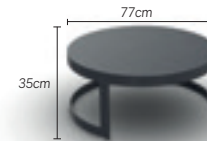

components

coffee table-70cm

charcoal-charcoal full plate
charcoal - ash grey
charcoal - black marble
charcoal - calacatta
white-white full plate
white - ash grey
white - black marble
white - calacatta

01-000599
01-006057
01-006214
01-006344
01-000600
01-006383
01-006379
01-006059

coffee table-90cm

charcoal-charcoal full plate
charcoal - ash grey
charcoal - black marble
charcoal - calacatta
white-white full plate
white - ash grey
white - black marble
white - calacatta

01-000597
01-006060
01-006213
01-006343
01-000598
01-006382
01-006378
01-006058