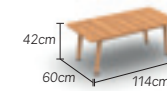

coffee table

teak 01-002022