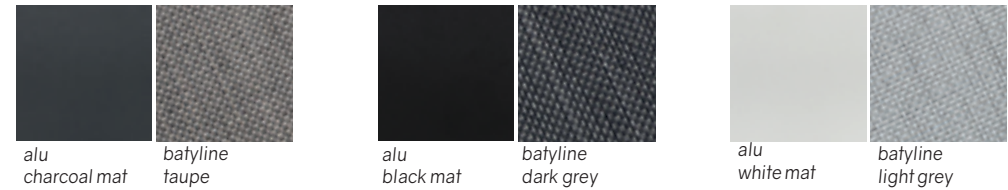

chiku brown	04-000036
dark grey	04-000037
ivory	04-000038
navy blue	04-000039
olive green	04-000040
chiku brown-olive green	04-000026
ivory-navy blue	04-000027
orange-dark grey	04-000028
chiku brown-dark grey	04-000029

Serge Ferrari

fixed combinations

sunlounger

charcoal-texteline silvergrey 01-000111
 white-texteline lightgrey 01-000112

fixed combinations

sunlounger

charcoal-batyline taupe 01-003401
 black-batyline dark grey 01-005323
 white-batyline light grey 01-003400

fixed combinations

alu charcoal mat
textiline silvergry

alu white mat
textiline lightgrey

sunlounger

Charcoal-textilene silvergry 01-003544
White-textilene light grey 01-003188

fixed combinations

alu charcoal mat
textiline silvergry