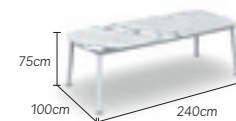

dining table - ceramic-charcoal
ceramic ash grey 08-000459
ceramic black marble 08-000461
ceramic calacatta 08-000460
dining table - ceramic - white
ceramic ash grey 08-000462
ceramic black marble 08-000464
ceramic calacatta 08-000463
dining table - ceramic - black mat
ceramic ash grey 08-000425
ceramic black marble 08-000426
ceramic calacatta 08-000427