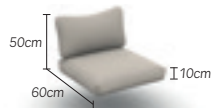

1x seat + back

exeria quadro nature 02-000513
exeria melo beige 02-000945