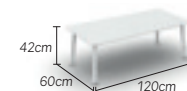

coffee table
charcoal 01-002141
white 01-002140