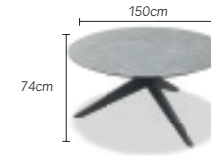

components

dining table - 250x105cm
 charcoal-teak 08-000392
 white-teak 08-000393

YATE

frame

table tops

components

dining table - dia 150cm
 charcoal - Palladium Grey 08-000450
 charcoal - Piasentina 08-000452
 black - Palladium Grey 08-000456
 black - Piasentina 08-000458
 white - Palladium Grey 08-000453
 white - Piasentina 08-000455