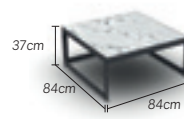

01-000597
01-006060
01-006213
01-006343
01-000598
01-006382
01-006378
01-006058