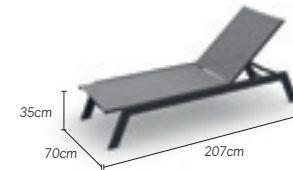

sunlounger
charcoal-texteline silver grey 01-000111
white-texteline light grey 01-000112