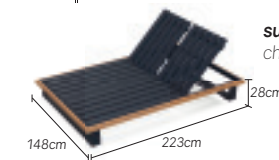

armrest

charcoal 01-000147

coffee table

charcoal teak 08-000128

sunlounger single NEW

charcoal teak 01-004916

sunlounger double NEW

charcoal teak 01-004923