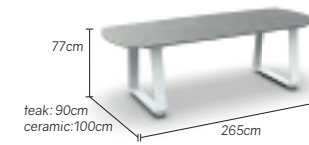

components

dining table-265cm
charcoal-teak 08-000375
charcoal- Palladium Grey 08-000436
charcoal- Piasentina 08-000437
white-teak 08-000376
white- Palladium Grey 08-000439
white- Piasentina 08-000440