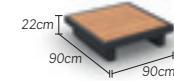

2seats

charcoal 01-000279
white 01-000282

3seats

charcoal 01-000280
white 01-000283

back

charcoal 01-000923
white 01-000148

armrest

charcoal 01-000147
white 01-000152

coffee table-charcoal

alu full plate 01-000603
teak 01-000601
ceramic black marble 01-006186
ceramic ash grey 01-006384
ceramic calacatta 01-006385

coffee table-white

alu full plate 01-000604
teak 01-000602
ceramic black marble 01-006386
ceramic ash grey 01-006387
ceramic calacatta 01-006388