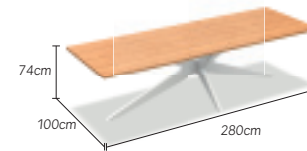

components

dining table - 250x105cm
 charcoal-teak 08-000392
 white-teak 08-000393

YATE

frame

table tops

components

dining table - dia 150cm
 charcoal - Palladium Grey 08-000450
 charcoal - Piasentina 08-000452
 black - Palladium Grey 08-000456
 black - Piasentina 08-000458
 white - Palladium Grey 08-000453
 white - Piasentina 08-000455