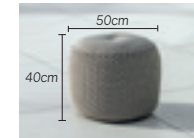

cylinder 50cm

chiku brown-olive green	04-000022
ivory-navy blue	04-000023
orange-dark grey	04-000024
chiku brown-dark grey	04-000025
chiku brown	04-000030
navy blue	04-000033
olive green	04-000034