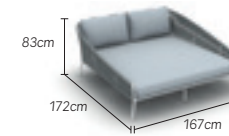

2,5seats, incl. cushions

charcoal-rope charcoal sw 01-001802
white-rope light grey sw 01-001337

daybed, incl. cushions

charcoal-rope charcoal sw 01-003627
white-rope light grey sw 01-001338

chair, incl. cushion