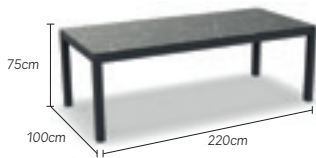

DANLI

frame

alu charcoal mat

alu black mat

alu white mat

table tops

ceramic black marble

ceramic calacatta

ceramic ash grey

teak

components

dining table - 100cm

charcoal-calacatta	08-000412
charcoal-ash grey	08-000413
charcoal-black marble	08-000414
black-calacatta	08-000401
black-ash grey	08-000397
black-black marble	08-000405
white-calacatta	08-000422
white-ash grey	08-000420
white-black marble	08-000421

dining table - 160cm

charcoal-teak	08-000390
charcoal-calacatta	08-000411
charcoal-ash grey	08-000409
charcoal-black marble	08-000410
black-teak	08-000389
black-calacatta	08-000402
black-ash grey	08-000398
black-black marble	08-000406
white-teak	08-000391
white-calacatta	08-000419
white-ash grey	08-000417
white-black marble	08-000418

dining table - 220cm

charcoal-teak	08-000384
charcoal-calacatta	08-000416
charcoal-ash grey	08-000434
charcoal-black marble	08-000435
black-teak	08-000383
black-calacatta	08-000403
black-ash grey	08-000399
black-black marble	08-000407
white-teak	08-000385
white-calacatta	08-000424
white-ash grey	08-000428
white-black marble	08-000429

dining table - 280cm

charcoal-teak	08-000387
charcoal-calacatta	08-000415
charcoal-ash grey	08-000432
charcoal-black marble	08-000433
black-teak	08-000386
black-calacatta	08-000404
black-ash grey	08-000400
black-black marble	08-000408
white-teak	08-000388
white-calacatta	08-000423
white-ash grey	08-000430
white-black marble	08-000431