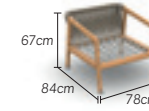

components

1seat

teak-rope taupe 01-002013
teak-rope khaki 01-002016