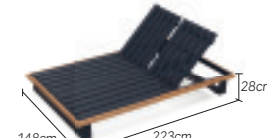

FANO

frame

cushions upholstery

sunlounger

sunlounger single NEW
charcoal 01-000120
white 01-004690

sunlounger double NEW
charcoal 01-004728
white 01-004730

sunlounger cushion single
sunbrella natte grey chiné 02-000482
sunbrella natte sooty 02-000483
exteria quadro smoke 02-000485
exteria quadro nature 02-000484
exteria melo beige 02-000948

sunlounger cushion double
sunbrella natte grey chiné 02-000962
sunbrella natte sooty 02-000963
exteria quadro smoke 02-000965
exteria quadro nature 02-000964
exteria melo beige 02-000966

55

TRURO

frame

cushions upholstery

sunlounger

sunlounger single
charcoal teak 01-004916

sunlounger double
charcoal teak 01-004923

sunlounger cushion single
sunbrella natte grey chiné 02-000482
sunbrella natte sooty 02-000483
exteria quadro smoke 02-000485
exteria quadro nature 02-000484
exteria melo beige 02-000948

sunlounger cushion double
sunbrella natte grey chiné 02-000962
sunbrella natte sooty 02-000963
exteria quadro smoke 02-000965
exteria quadro nature 02-000964
exteria melo beige 02-000966