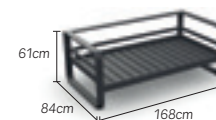

1seat
charcoal 01-000159
white 01-000168

2seats
charcoal 01-000160
white 01-000169

3seats
charcoal 01-000161
white 01-000170

coffee table
charcoal-glass light grey 01-000615
white-glass light grey 01-000616