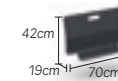

2seats

charcoal teak 08-000050

2seats double

charcoal teak 08-000280

3seats

charcoal teak 08-000051

back

charcoal 01-000923