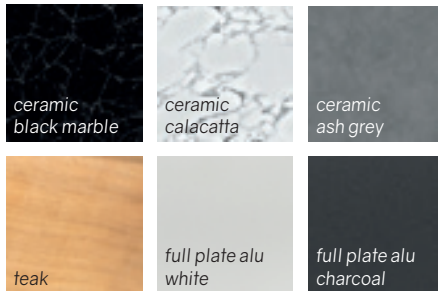

coffee table
 charcoal 01-002141
 white 01-002140

dining table - ceramic-charcoal
 ceramic ash grey 08-000459
 ceramic black marble 08-000461
 ceramic calacatta 08-000460
dining table - ceramic - white
 ceramic ash grey 08-000462
 ceramic black marble 08-000464
 ceramic calacatta 08-000463
dining table - ceramic - black mat
 ceramic ash grey 08-000425
 ceramic black marble 08-000426
 ceramic calacatta 08-000427

dining table - ceramic-charcoal
 ceramic ash grey 08-000465
 ceramic black marble 08-000467
 ceramic calacatta 08-000466
dining table - ceramic - white
 ceramic ash grey 08-000468
 ceramic black marble 08-000470
 ceramic calacatta 08-000469

FANO

The Fano lounge set is the perfect solution for the laziest of moments. The seats are low and the cushions soft so you can sink into your chair for the ultimate relaxation. The aluminium framework is available in a mat charcoal or mat white. The Sunbrella and exterior cushions are filled with Ezydry materials for the perfect all-weather resistance. Thanks to the teak or ceramic inlays in both corners and side table, Fano proves that laziness and class can go side by side.

selected colours & materials Fano

frames

inlay

cushions upholstery quick pick and unicolors

cushions

1x seat + back + deco

sunbrella natte grey chiné 02-000025
sunbrella natte sooty 02-000062
exteria quadro smoke 02-000476
exteria quadro nature 02-000477