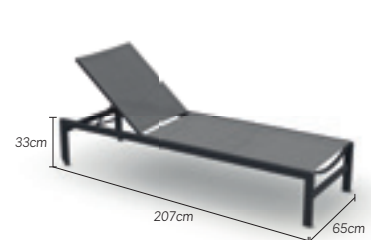

Serge Ferrari

fixed combinations

sunlounger

charcoal-texteline silvergrey 01-000111
 white-texteline lightgrey 01-000112

fixed combinations

sunlounger

charcoal-batyline taupe 01-003401
 black-batyline dark grey 01-005323
 white-batyline light grey 01-003400