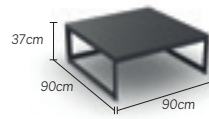

components

coffee table-70cm

charcoal-charcoal full plate
charcoal - ash grey
charcoal - black marble
charcoal - calacatta
white-white full plate
white - ash grey
white - black marble
white - calacatta

01-000599
01-006057
01-006214
01-006344
01-000600
01-006383
01-006379
01-006059