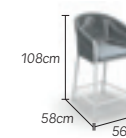

chair, incl. cushion

charcoal-rope charcoal sw 01-002455
white-rope light grey sw 01-003626

charcoal-rope charcoal pw 01-000913
white-rope light grey pw 01-001177

bar chair, incl. cushion

charcoal-rope charcoal sw 01-002497
white-rope light grey sw 01-003363