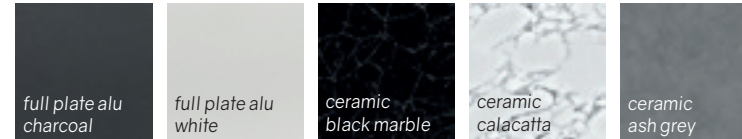

components

coffee table

charcoal
white

01-000572
01-000573

BURFORD

BURFORD

frame

table top

components

coffee table-70cm

charcoal-charcoal full plate
charcoal - ash grey
charcoal - black marble
charcoal - calacatta
white-white full plate
white - ash grey
white - black marble
white - calacatta

01-000599
01-006057
01-006214
01-006344
01-000600
01-006383
01-006379
01-006059

coffee table-90cm

charcoal-charcoal full plate
charcoal - ash grey
charcoal - black marble
charcoal - calacatta
white-white full plate
white - ash grey
white - black marble
white - calacatta

01-000597
01-006060
01-006213
01-006343
01-000598
01-006382
01-006378
01-006058