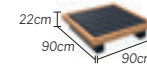

components

1seats

charcoal teak 08-000287