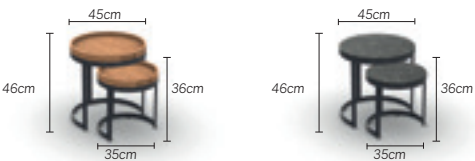

coffee table - 2x/set

- charcoal - teak   01-000579
- charcoal - ash grey   01-005885
- charcoal - black marble   01-005877
- charcoal - calacatta   01-005886
- white - teak   01-000580
- white - ash grey   01-006375
- white - black marble   01-006374
- white - calacatta   01-005876