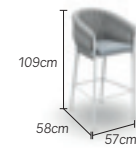

daybed, incl. cushions
 charcoal-socks charcoal 01-002486
 white-socks light grey 01-003804

coffee table
 charcoal-socks charcoal 01-000518
 white-socks light grey 01-002470

chair, incl. cushion
 charcoal-socks charcoal 01-001412
 white-socks light grey 01-002478