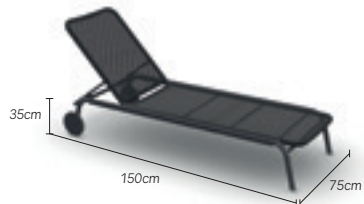

sunlounger

charcoal - rope charcoal 01-004278
white - rope light grey 01-004590