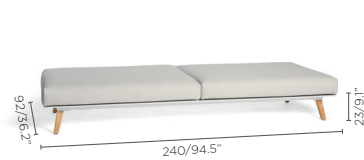

MIDDLE SEAT 240

240x92x81,5h

SOFA 2,5 SEATER

240x92x81,5h

END SEAT 120 L/R

120x92x81,5h

01

END SEAT 240 L/R

240x92x81,5h

01

02

02

03

03

04

04

05

COFFEE TABLE 120

120x92x23h

FOOTSTOOL 120

120x92x37h

01

FOOTSTOOL 240

240x92x37h

connecting device incl.

waterproof

EPC
easy protective cover

Ultimate flexibility. As our most modular collection, Link offers infinite possibilities. With removable backrests and a light structure, both seating and tables can be switched up to match your own unique design. Its soft, rounded cushions, laminated fabric in twisted linen and elegant teak legs show the collection's remarkable eye for detail.