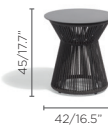

SIDE TABLE 42R