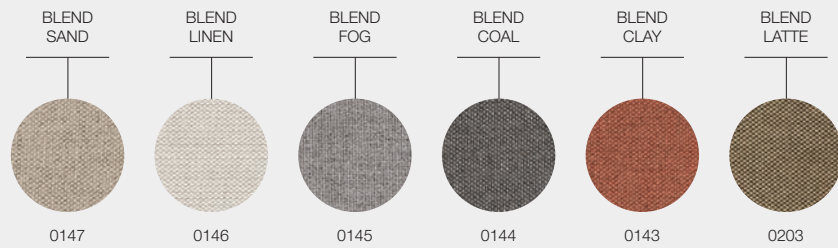

MISTRAL FABRICS

DESIGNER · HENRIK PEDERSEN · DENMARK

GRADE B - WATER RESISTANT FABRICS