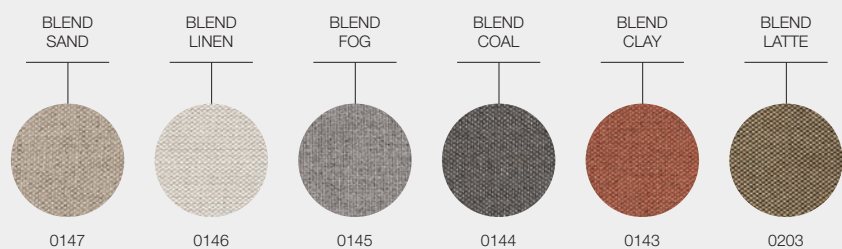

HAVEN FABRICS

DESIGNER · SEBASTIAN HERKNER · GERMANY

GRADE B - WATER RESISTANT FABRICS