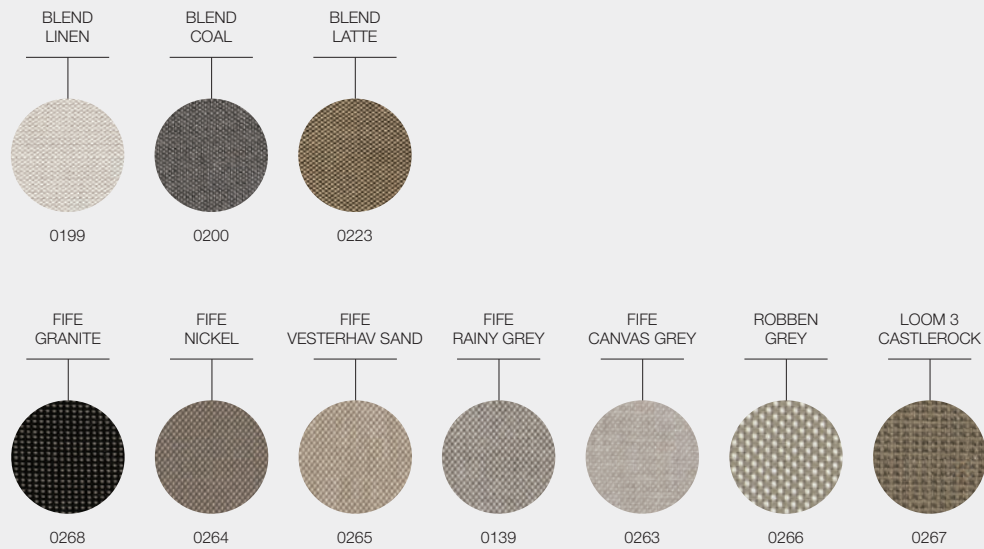

BORA FABRICS

DESIGNER · HENRIK PEDERSEN · DENMARK

GRADE C - UK FR (FIRE RESISTANT) FABRICS