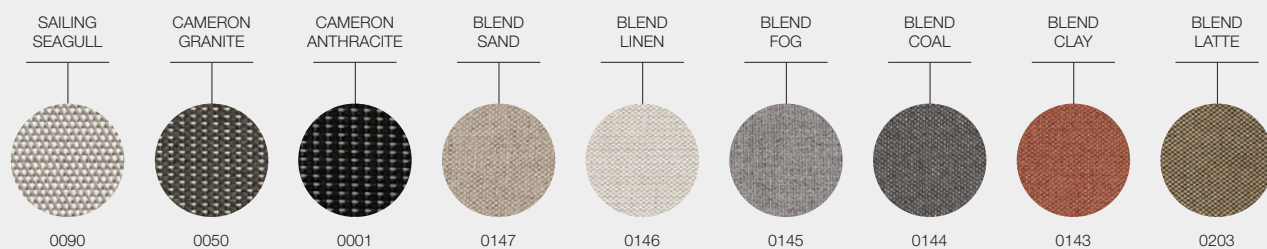

MAYA FABRICS

DESIGNER · MARK GABBERTAS · UK

GRADE B - WATER RESISTANT FABRICS

GRADE B - OUTDOOR PERFORMANCE FABRICS

GRADE C - OUTDOOR PERFORMANCE FABRICS

MAYA FABRICS

DESIGNER · MARK GABBERTAS · UK

GRADE C - UK FR (FIRE RESISTANT) FABRICS