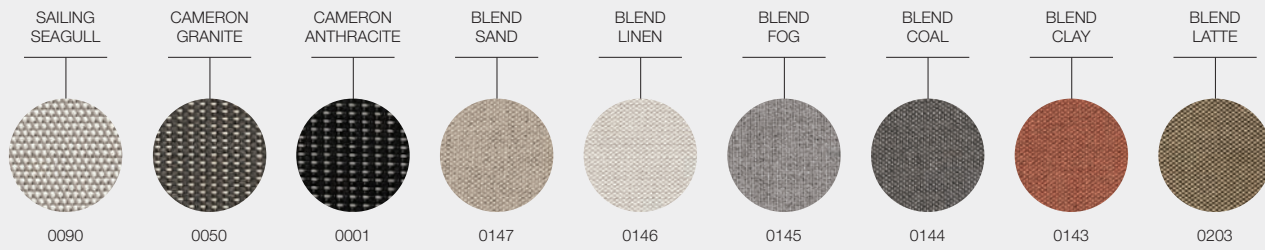

BAY FABRICS

DESIGNER · HENRIK PEDERSEN · DENMARK

GRADE B - WATER RESISTANT FABRICS