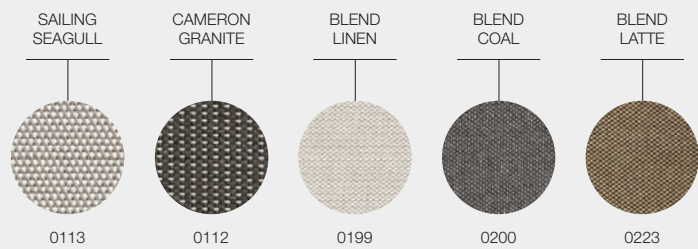

GRADE C - UK FR (FIRE RESISTANT) FABRICS