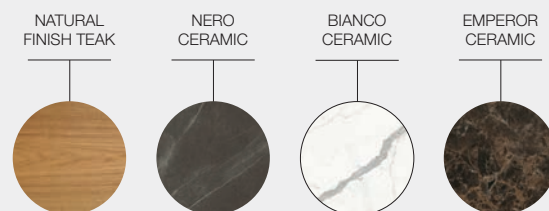

FRAME COLOURS

TABLE TOPS

GRID DINING FABRICS

DESIGNER · HENRIK PEDERSEN · DENMARK

GRADE B - WATER RESISTANT FABRICS

GRADE B - OUTDOOR PERFORMANCE FABRICS

GRID DINING FABRICS

DESIGNER · HENRIK PEDERSEN · DENMARK