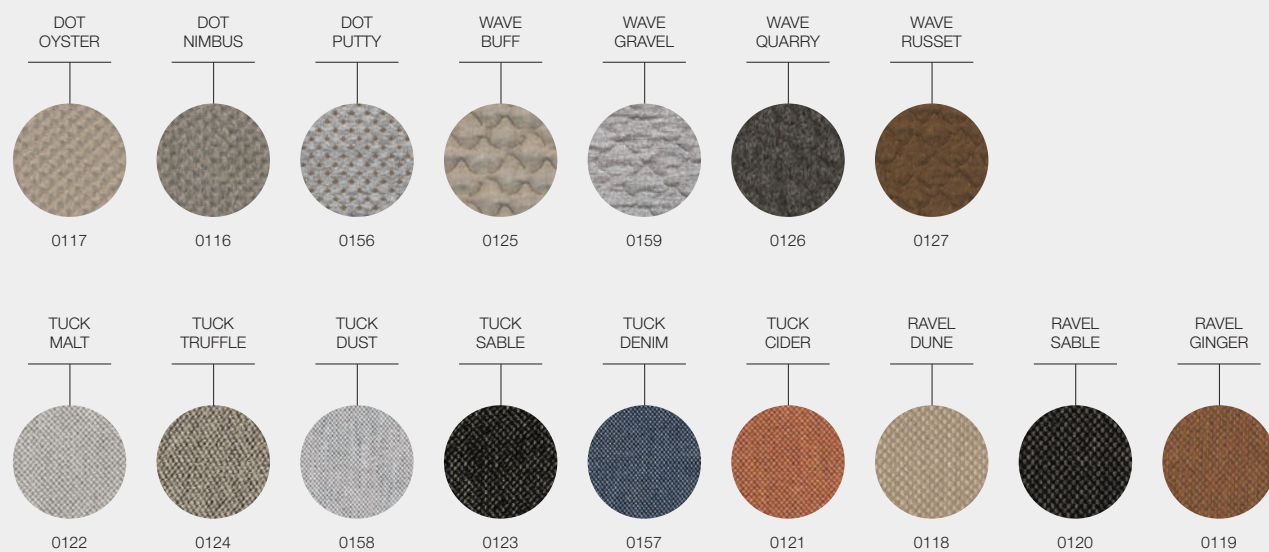

* Excluding UKFR fabrics

TEAK FINISH

WICKER COLOUR

NATURAL

WHEAT

LIMA FABRICS

DESIGNER · HENRIK PEDERSEN · DENMARK

GRADE B - WATER RESISTANT FABRICS

GRADE B - OUTDOOR PERFORMANCE FABRICS

GRADE C - OUTDOOR PERFORMANCE FABRICS

LIMA FABRICS

DESIGNER · HENRIK PEDERSEN · DENMARK

GRADE C - UK FR (FIRE RESISTANT) FABRICS

GRADE D - SOFT TOUCH FABRICS

LIMA LOUNGE