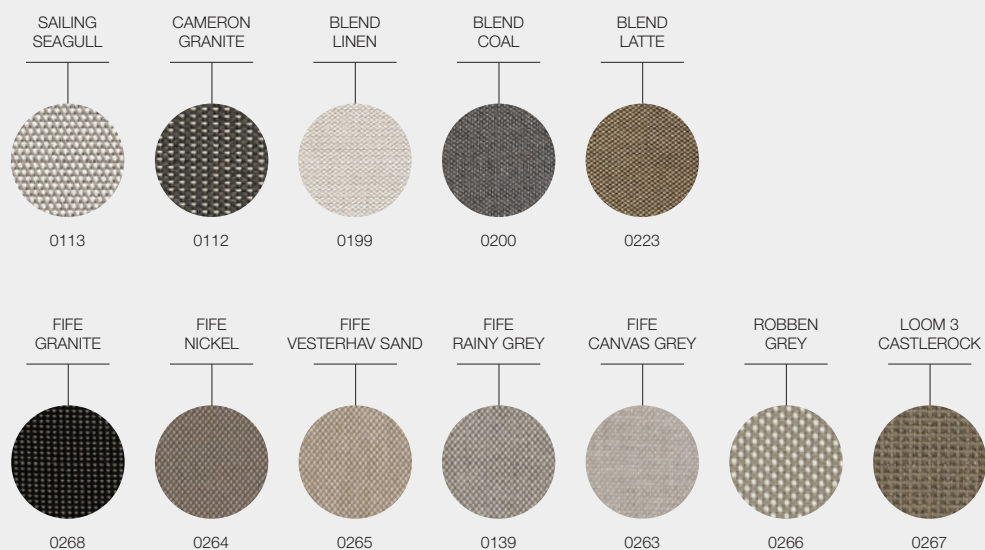

MAYA FABRICS

DESIGNER · MARK GABBERTAS · UK

GRADE B - WATER RESISTANT FABRICS

GRADE B - OUTDOOR PERFORMANCE FABRICS

GRADE C - OUTDOOR PERFORMANCE FABRICS

MAYA FABRICS

DESIGNER · MARK GABBERTAS · UK

GRADE C - UK FR (FIRE RESISTANT) FABRICS