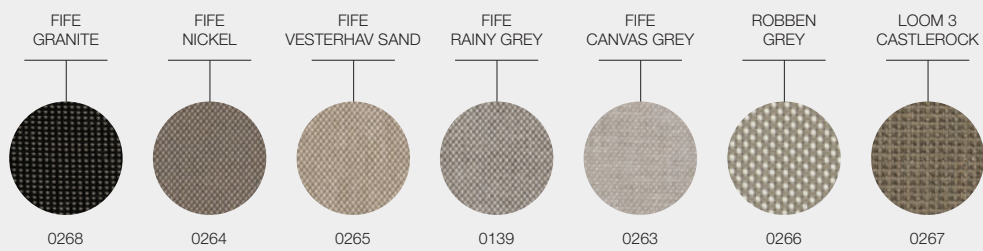

GRADE C - UK FR (FIRE RESISTANT) FABRICS