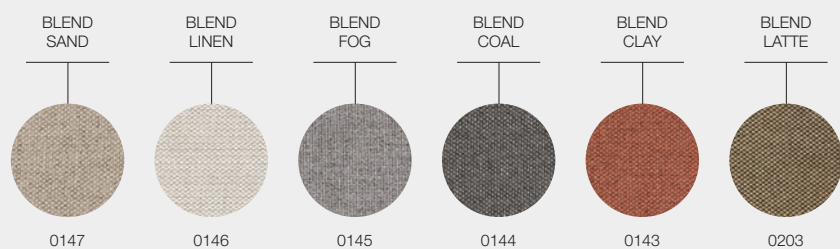

KAY FABRICS

DESIGNER · HENRIK PEDERSEN · DENMARK

GRADE B - WATER RESISTANT FABRICS