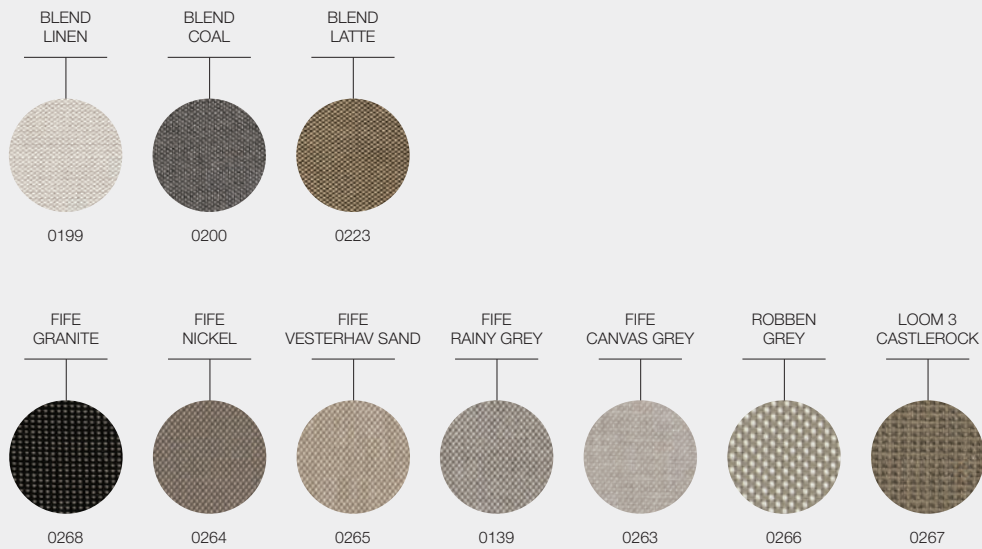

FRESCO FABRICS

DESIGNERS · MATTEO THUN & BENEDETTO FASCIANA · ITALY

GRADE C - UK FR (FIRE RESISTANT) FABRICS