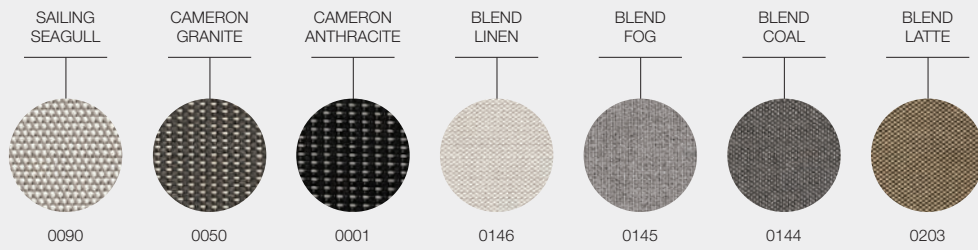

GRID CABANA FABRICS

DESIGNER · HENRIK PEDERSEN · DENMARK

GRADE B - WATER RESISTANT FABRICS