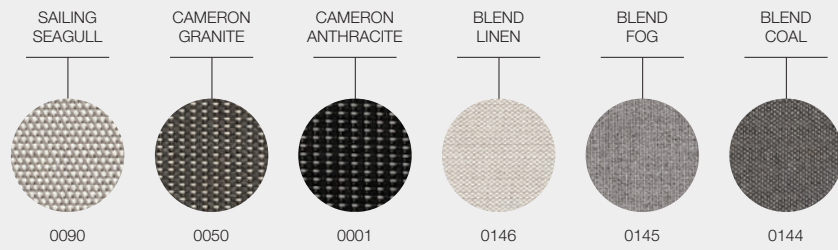

METEOR

NATURAL

CRADLE FABRICS

DESIGNER · HENRIK PEDERSEN · DENMARK

GRADE B - WATER RESISTANT FABRICS

GRADE B - OUTDOOR PERFORMANCE FABRICS

CRADLE FABRICS

DESIGNER · HENRIK PEDERSEN · DENMARK