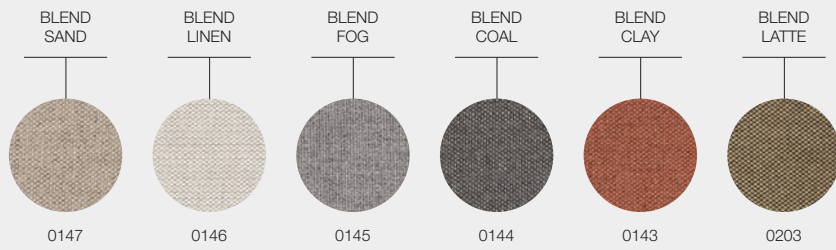

€ 270

TEAK FINISH

ROPE COLOUR

NATURAL

(ROPE)
RAVEN

SARANAC FABRICS

DESIGNER · MARK GABBERTAS · UK

GRADE B - WATER RESISTANT FABRICS