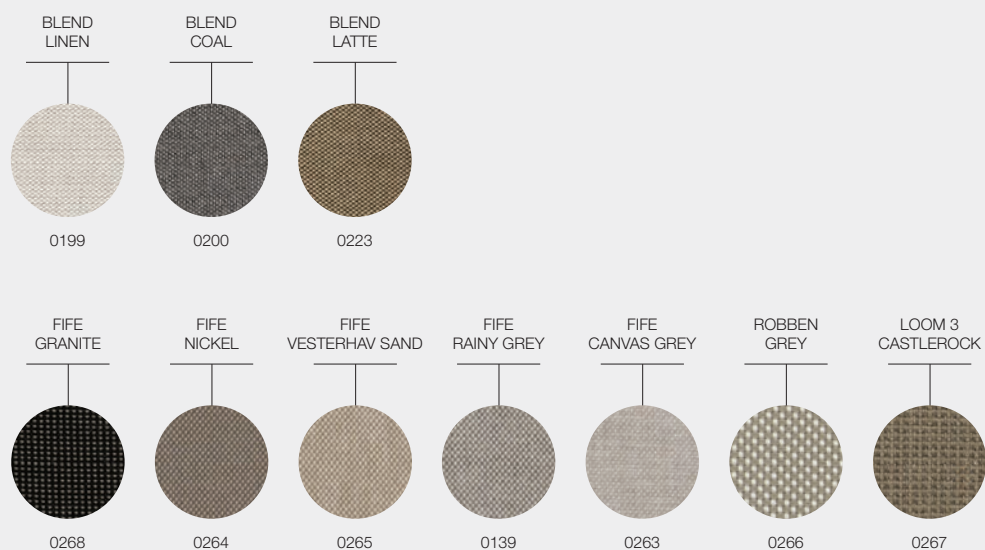

MISTRAL FABRICS

DESIGNER · HENRIK PEDERSEN · DENMARK

GRADE C - UK FR (FIRE RESISTANT) FABRICS