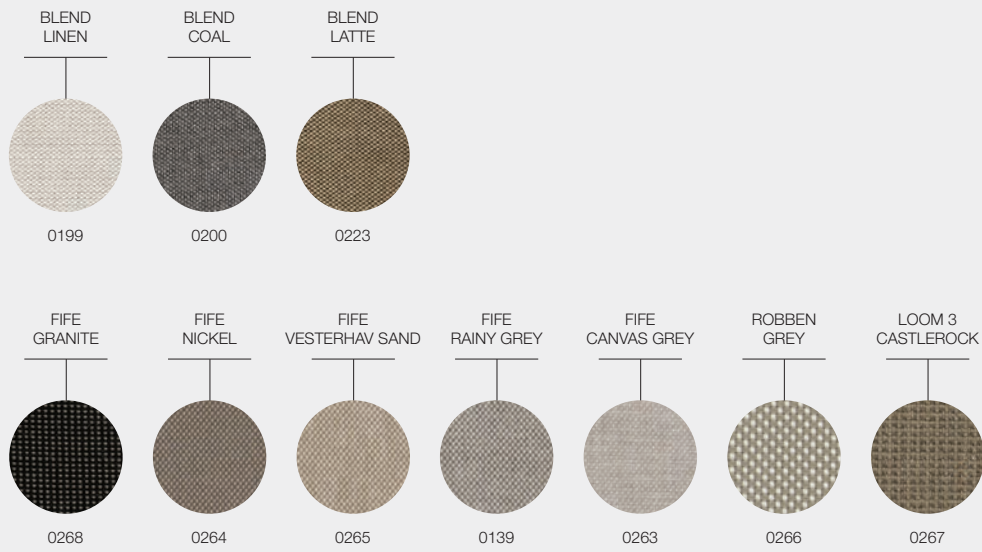

SARANAC FABRICS

DESIGNER · MARK GABBERTAS · UK

GRADE C - UK FR (FIRE RESISTANT) FABRICS