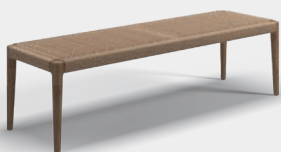

159cm DINING BENCH

W · 159 D · 48 H · 44

Natural finish teak frame.
Wheat colour, woven all-weather wicker seat.

ITEM NUMBERS

108233 : 159cm Dining Bench	€ 1,820
108519 : Protective Cover	€ 270
108499 : Seat Pad Cushion (Grade B Fabrics)	€ 590
108499 : Seat Pad Cushion (Grade C Fabrics) *	€ 720
108499 : Seat Pad Cushion (Grade D Fabrics)	€ 750

* Excluding UKFR fabrics