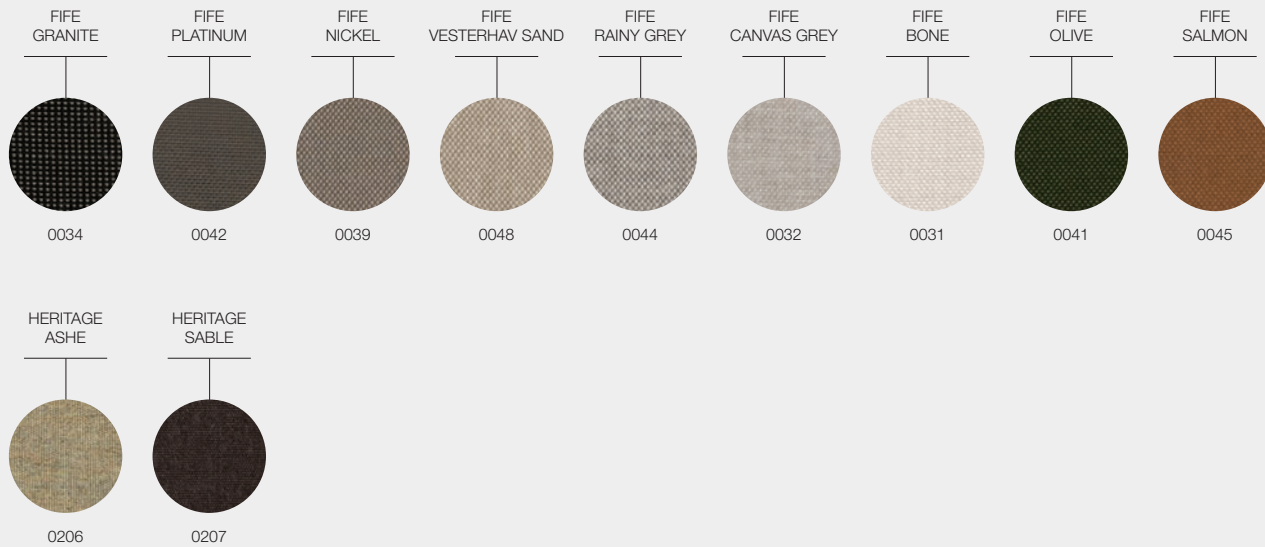

BIANCO
CERAMIC

FRESCO FABRICS

DESIGNERS · MATTEO THUN & BENEDETTO FASCIANA · ITALY

GRADE B - WATER RESISTANT FABRICS

GRADE B - OUTDOOR PERFORMANCE FABRICS

GRADE C - OUTDOOR PERFORMANCE FABRICS

FRESCO FABRICS