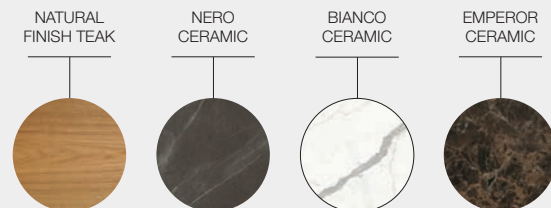

FRAME COLOURS

PLATFORMS

GRID LOUNGE

DESIGNER · HENRIK PEDERSEN · DENMARK

GRADE B
€ 270

GRADE C
€ 290

GRADE D
€ 320

GRADE B
€ 280