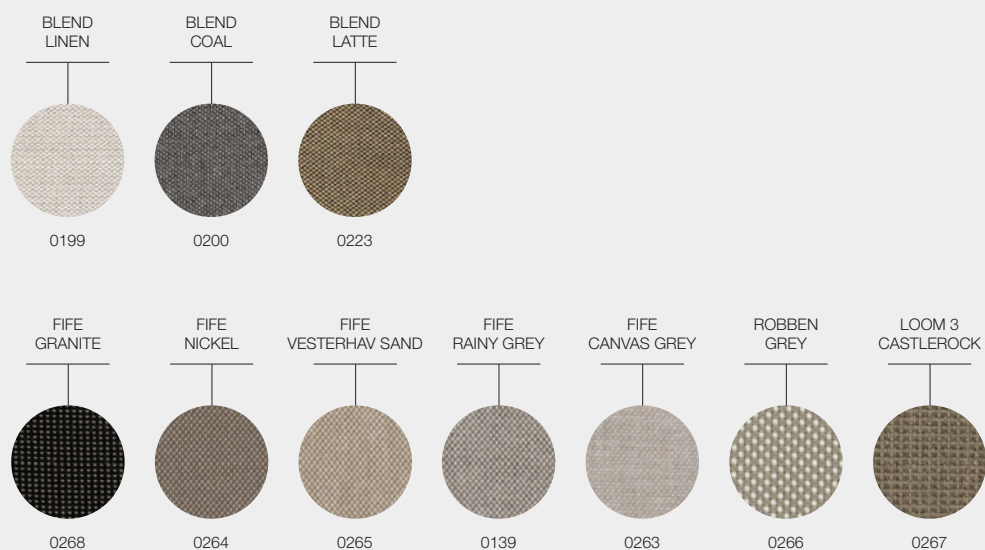

KAY FABRICS

DESIGNER · HENRIK PEDERSEN · DENMARK

GRADE C - UK FR (FIRE RESISTANT) FABRICS