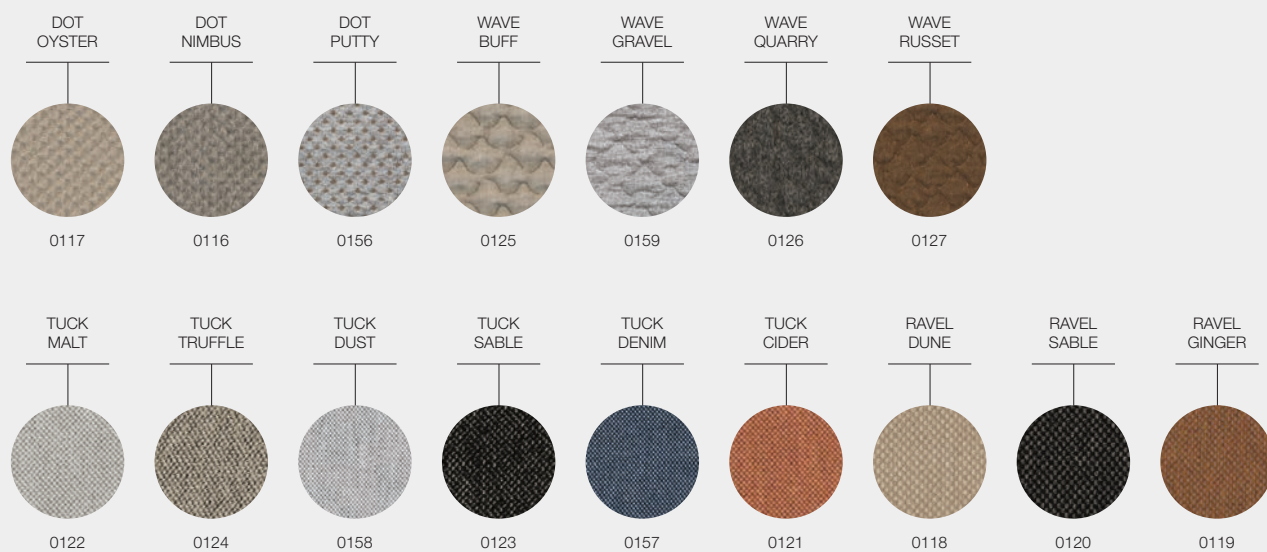

GRADE D - SOFT TOUCH FABRICS