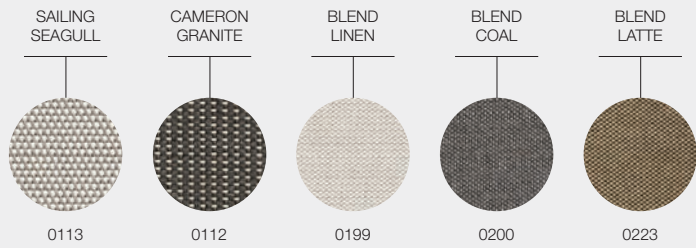

GRADE C - UK FR (FIRE RESISTANT) FABRICS