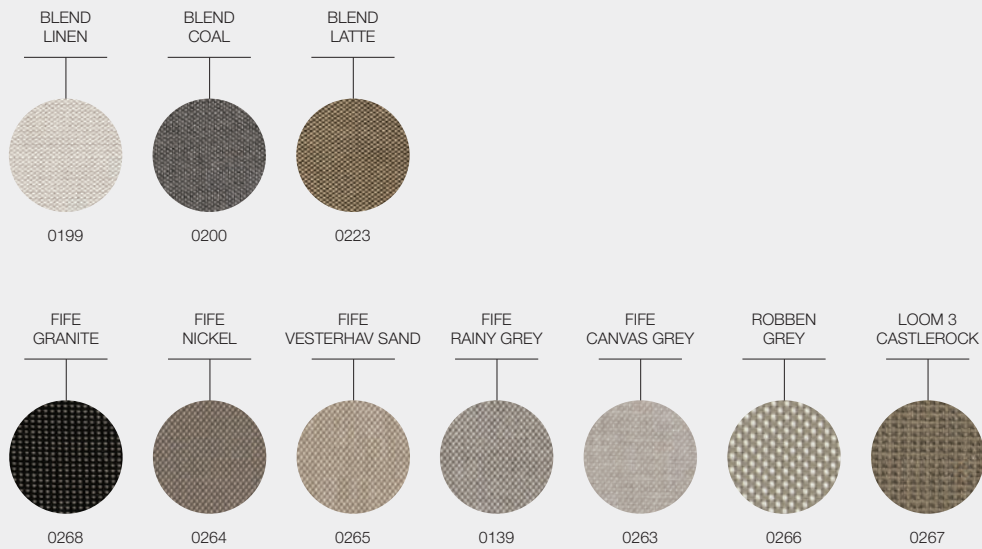

HAVEN FABRICS

DESIGNER · SEBASTIAN HERKNER · GERMANY

GRADE C - UK FR (FIRE RESISTANT) FABRICS