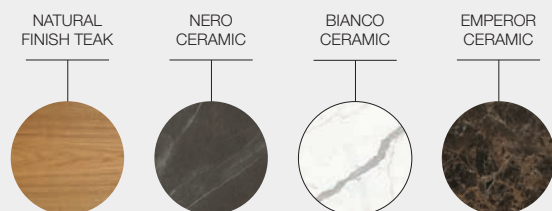

SMALL COFFEE TABLE CERAMIC

W · 50 L · 103 H · 30

Powder coated aluminium frame.
Nero colour ceramic table top.

ITEM NUMBERS

103768 : Meteor Frame / Nero Ceramic Top € 2,360
103770 : White Frame / Nero Ceramic Top € 2,360
103769 : Meteor Frame / Bianco Ceramic Top € 2,360
103771 : White Frame / Bianco Ceramic Top € 2,360
108460 : Java Frame / Emperor Ceramic Top € 2,360
100182 : Protective Cover € 190

FRAME COLOURS

TABLE TOPS

GRID LOUNGE

DESIGNER · HENRIK PEDERSEN · DENMARK

SMALL CONSOLE TABLE TEAK

W · 40 L · 103 H · 63

Powder coated aluminium frame.
Natural finish slatted teak table top.

ITEM NUMBERS