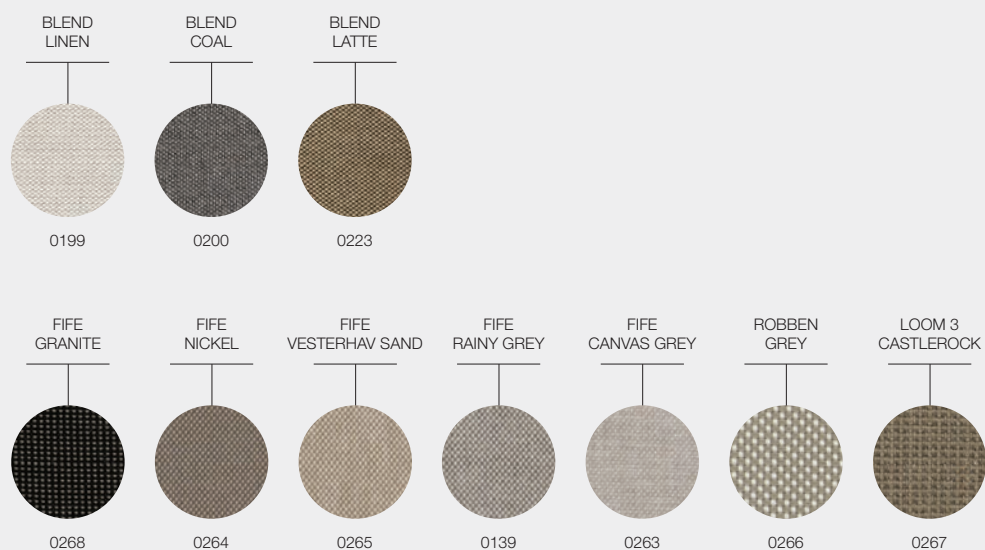

FERN FABRICS

DESIGNER · SEBASTIAN HERKNER · GERMANY

GRADE C - UK FR (FIRE RESISTANT) FABRICS