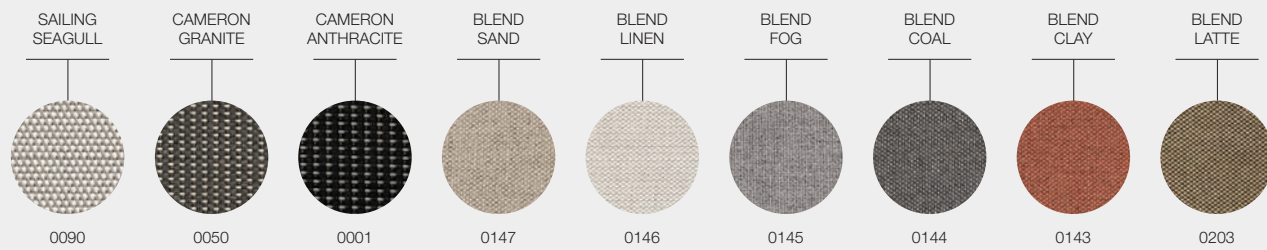

FRAME COLOURS

TABLE TOPS

GRID DINING FABRICS

DESIGNER · HENRIK PEDERSEN · DENMARK

GRADE B - WATER RESISTANT FABRICS

GRADE B - OUTDOOR PERFORMANCE FABRICS

GRID DINING FABRICS

DESIGNER · HENRIK PEDERSEN · DENMARK