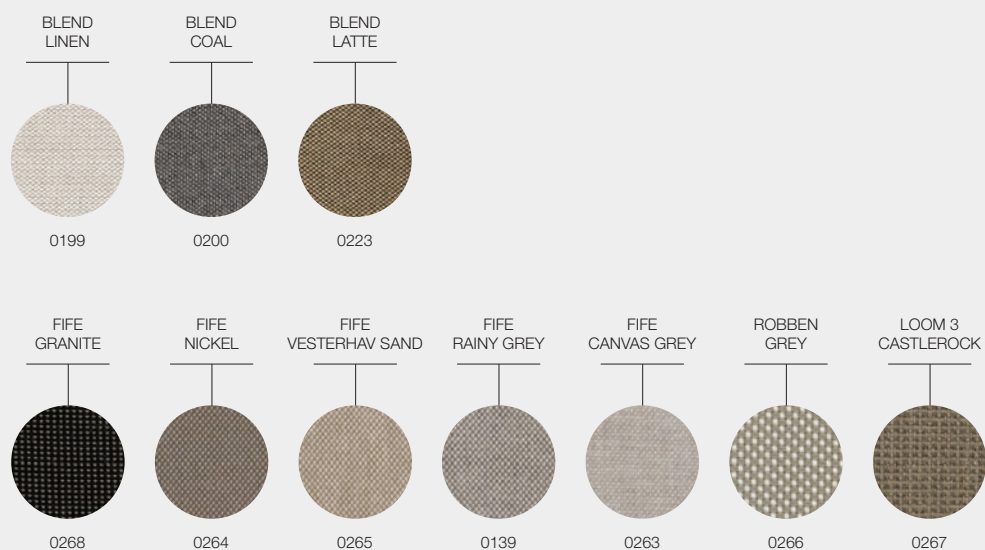

ZENITH FABRICS

DESIGNER · HENRIK PEDERSEN · DENMARK

GRADE C - UK FR (FIRE RESISTANT) FABRICS