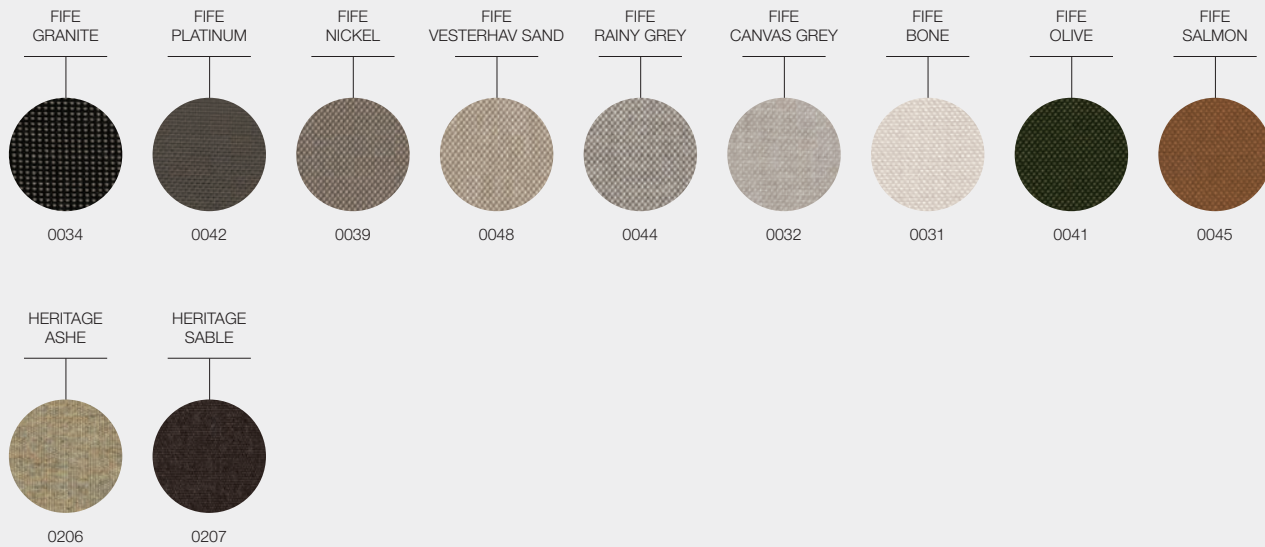

FRAME COLOURS

TEAK FINISH

WICKER COLOUR

TABLE TOPS

OMADA FABRICS

DESIGNER · MARK GABBERTAS · UK

GRADE B - WATER RESISTANT FABRICS

GRADE B - OUTDOOR PERFORMANCE FABRICS