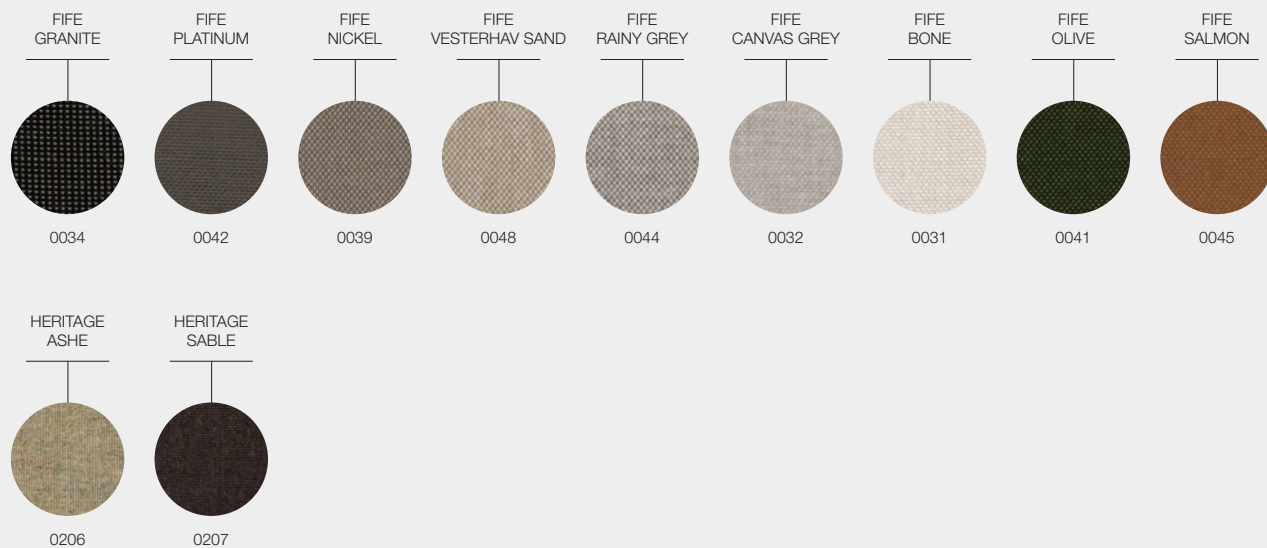

NATURAL

WHEAT

ZENITH FABRICS

DESIGNER · HENRIK PEDERSEN · DENMARK

GRADE B - WATER RESISTANT FABRICS

GRADE B - OUTDOOR PERFORMANCE FABRICS

GRADE C - OUTDOOR PERFORMANCE FABRICS

ZENITH FABRICS