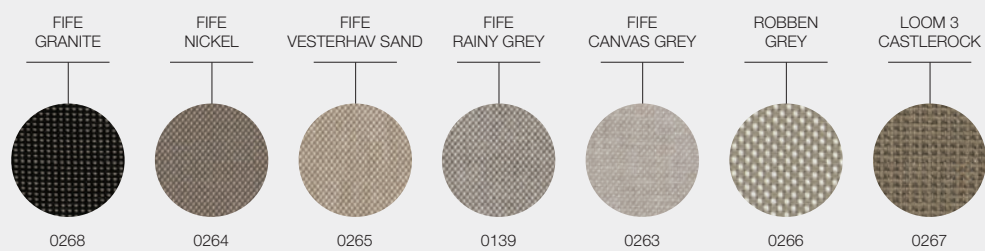

GRADE C - UK FR (FIRE RESISTANT) FABRICS