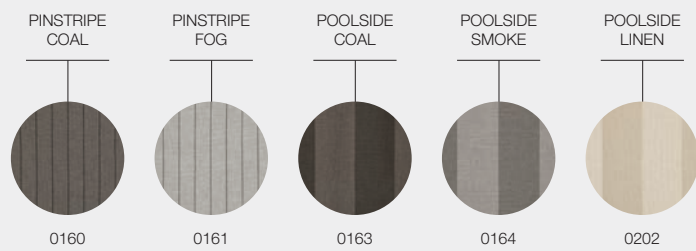

METEOR

NATURAL

CRADLE FABRICS

DESIGNER · HENRIK PEDERSEN · DENMARK

GRADE B - WATER RESISTANT FABRICS

GRADE B - OUTDOOR PERFORMANCE FABRICS

CRADLE FABRICS

DESIGNER · HENRIK PEDERSEN · DENMARK