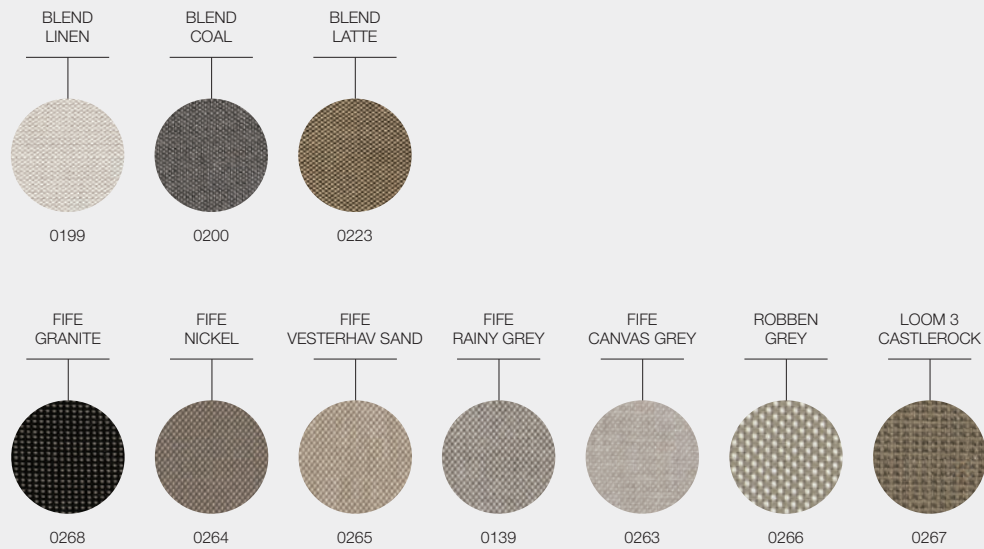

OMADA FABRICS

DESIGNER · MARK GABBERTAS · UK

GRADE C - UK FR (FIRE RESISTANT) FABRICS