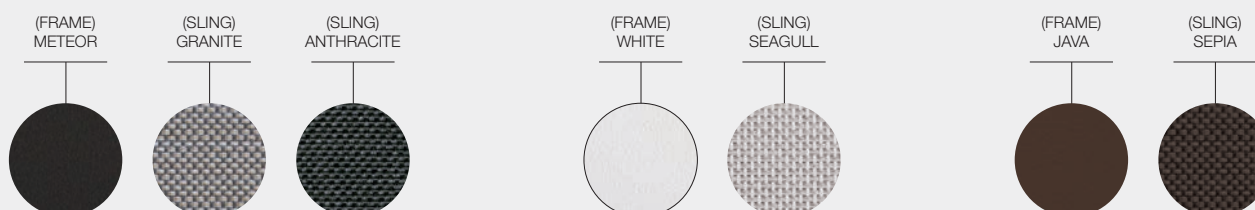

ITEM NUMBERS

104813 : Meteor Frame / Granite Sling	€ 770
104814 : Meteor Frame / Anthracite Sling	€ 770
104815 : White Frame / Seagull Sling	€ 770
109514 : Java Frame / Sepia Sling	€ 770
100076 : Protective Cover (Single Chair)	€ 200
100094 : Protective Cover (Stack of 4 Chairs)	€ 340

STACKING CHAIR WITH TEAK ARMS

W · 63 D · 57 H · 84 SH · 46 AH · 65

Powder coated aluminium frame. Natural finish teak arms.
Ferrari sling seat & back.
4 Chairs per carton. Minimum Order Quantity : 4 Chairs

ITEM NUMBERS

107689 : Meteor Frame / Granite Sling	€ 860
107690 : Meteor Frame / Anthracite Sling	€ 860
107691 : White Frame / Seagull Sling	€ 860
109513 : Java Frame / Sepia Sling	€ 860
100076 : Protective Cover (Single Chair)	€ 200
100094 : Protective Cover (Stack of 4 Chairs)	€ 340

STACKING LOUNGER WITH ALUMINIUM ARMS

W · 80 L · 206 H · 98 SH · 33 AH · 49.5

Powder coated aluminium frame. Ferrari sling seat & back.
4 reclining back positions.

ITEM NUMBERS

106005 : Meteor Frame / Granite Sling	€ 1,780
106006 : Meteor Frame / Anthracite Sling	€ 1,780
109983 : Java Frame / Sepia Sling	€ 1,780
100112 : Protective Cover	€ 960
101311 : Cushion (Grade B Water Resistant Fabrics)	€ 1,160
101312 : Cushion (Grade B Outdoor Performance Fabrics)	€ 1,160
101312 : Cushion (Grade C Outdoor Performance Fabrics)	€ 1,290
101313 : Cushion (Grade D Soft Touch Fabrics)	€ 1,470

FRAME / SLING COLOURS