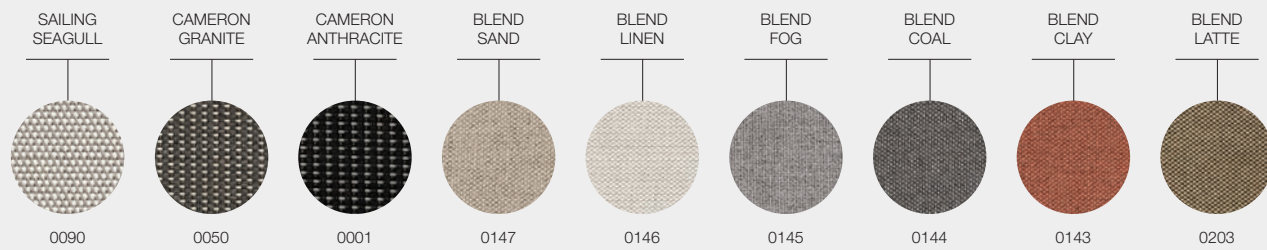

FRAME COLOURS

TABLE TOPS

GRID LOUNGE FABRICS

DESIGNER · HENRIK PEDERSEN · DENMARK

GRADE B - WATER RESISTANT FABRICS

GRADE B - OUTDOOR PERFORMANCE FABRICS

GRID LOUNGE FABRICS

DESIGNER · HENRIK PEDERSEN · DENMARK