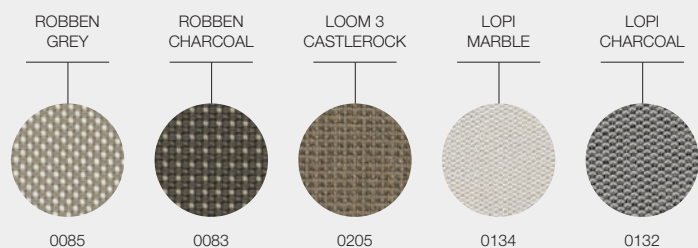

€ 2,210
€ 2,210
€ 2,210
€ 280

TEAK FINISH

TABLE TOPS

NATURAL

NERO
CERAMIC

BIANCO
CERAMIC

EMPEROR
CERAMIC

HAVEN FABRICS

DESIGNER · SEBASTIAN HERKNER · GERMANY

GRADE B - WATER RESISTANT FABRICS

GRADE B - OUTDOOR PERFORMANCE FABRICS

GRADE C - OUTDOOR PERFORMANCE FABRICS

HAVEN FABRICS

DESIGNER · SEBASTIAN HERKNER · GERMANY

GRADE C - UK FR (FIRE RESISTANT) FABRICS