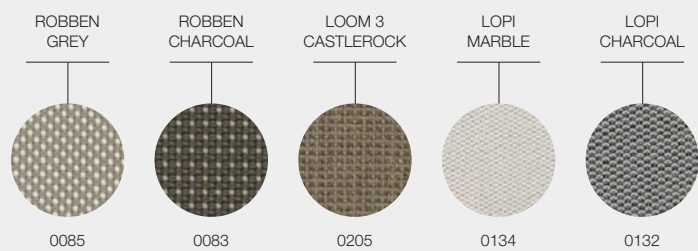

MISTRAL FABRICS

DESIGNER · HENRIK PEDERSEN · DENMARK

GRADE B - WATER RESISTANT FABRICS

GRADE B - OUTDOOR PERFORMANCE FABRICS

GRADE C - OUTDOOR PERFORMANCE FABRICS

MISTRAL FABRICS

DESIGNER · HENRIK PEDERSEN · DENMARK