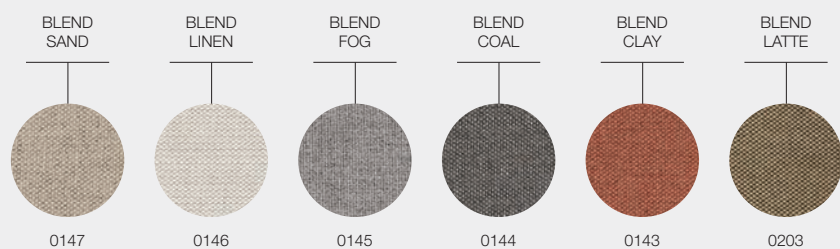

NATURAL

WHEAT

ZENITH FABRICS

DESIGNER · HENRIK PEDERSEN · DENMARK

GRADE B - WATER RESISTANT FABRICS

GRADE B - OUTDOOR PERFORMANCE FABRICS

GRADE C - OUTDOOR PERFORMANCE FABRICS

ZENITH FABRICS