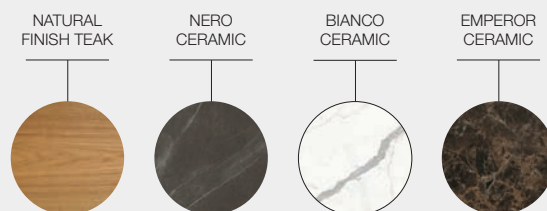

FRAME COLOURS

TABLE TOPS

GRID LOUNGE FABRICS

DESIGNER · HENRIK PEDERSEN · DENMARK

GRADE B - WATER RESISTANT FABRICS

GRADE B - OUTDOOR PERFORMANCE FABRICS

GRID LOUNGE FABRICS

DESIGNER · HENRIK PEDERSEN · DENMARK