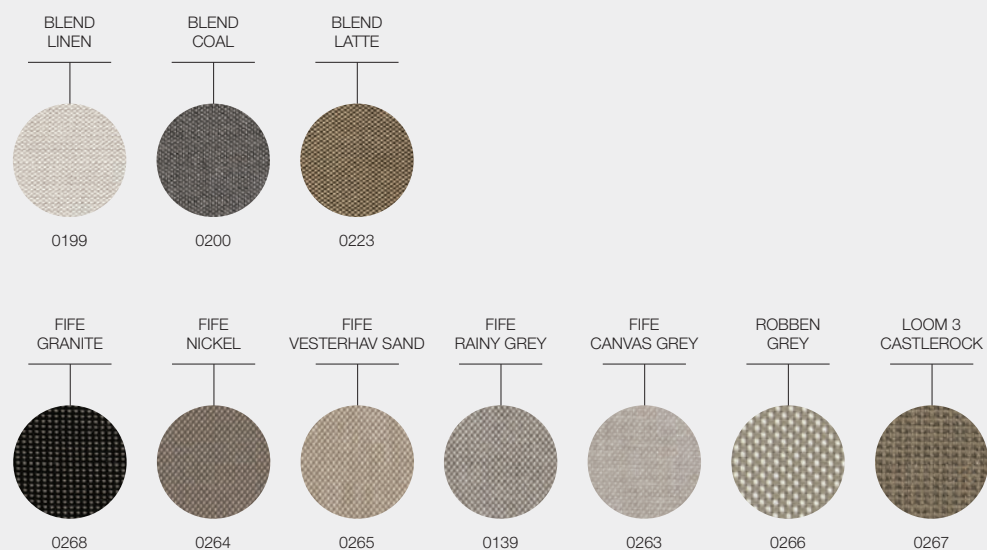

LIMA FABRICS

DESIGNER · HENRIK PEDERSEN · DENMARK

GRADE C - UK FR (FIRE RESISTANT) FABRICS