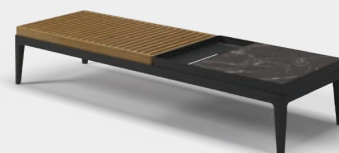

COFFEE TABLE CERAMIC

W · 50 L · 151 H · 30

Meteor colour powder coated aluminium frame.
Natural finish slatted teak & Nero colour ceramic table top.

ITEM NUMBERS

101231 : Meteor Frame / Nero Ceramic Top € 2,630
101229 : White Frame / Bianco Ceramic Top € 2,630
108458 : Java Frame / Emperor Ceramic Top € 2,630
100177 : Protective Cover € 280