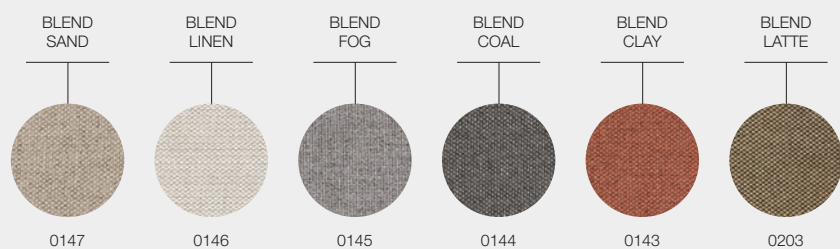

SORREL

UMBER

BORA FABRICS

DESIGNER · HENRIK PEDERSEN · DENMARK

GRADE B - WATER RESISTANT FABRICS

GRADE B - OUTDOOR PERFORMANCE FABRICS

GRADE C - OUTDOOR PERFORMANCE FABRICS

BORA FABRICS