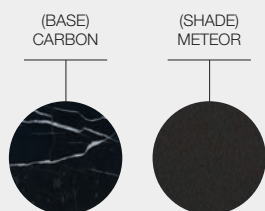

BASE / SHADE COLOUR