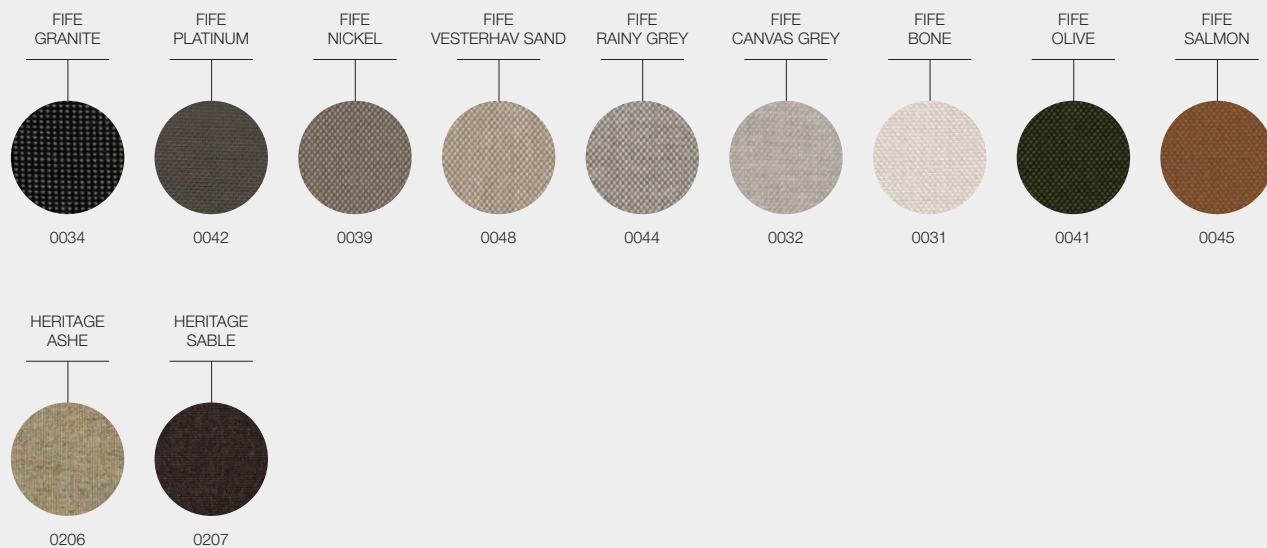

SORREL

UMBER

BORA FABRICS

DESIGNER · HENRIK PEDERSEN · DENMARK

GRADE B - WATER RESISTANT FABRICS

GRADE B - OUTDOOR PERFORMANCE FABRICS

GRADE C - OUTDOOR PERFORMANCE FABRICS

BORA FABRICS