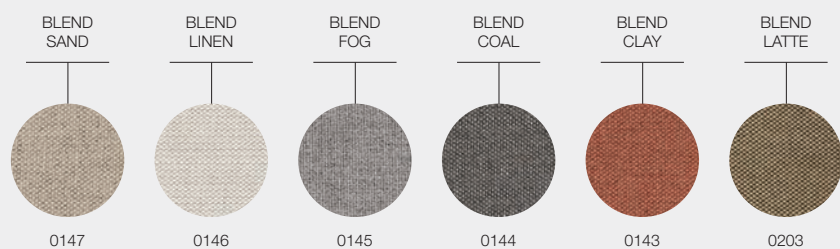

FERN FABRICS

DESIGNER · SEBASTIAN HERKNER · GERMANY

GRADE B - WATER RESISTANT FABRICS