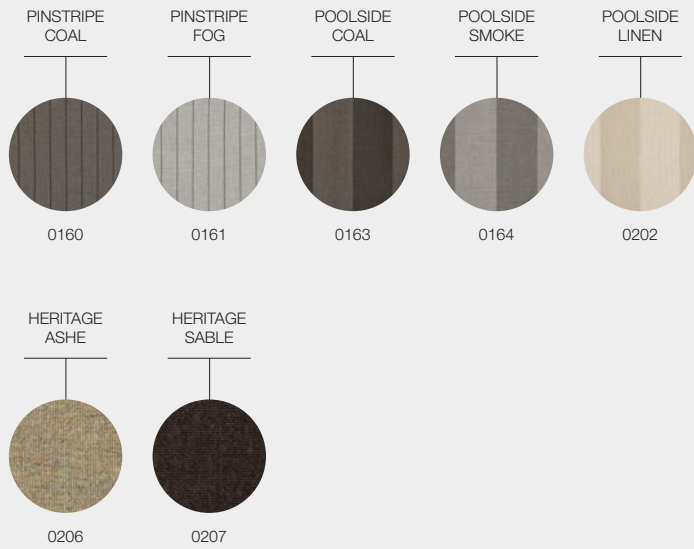

ITEM NUMBER

101966 : 80cm x 65cm Relaxed Scatter Cushion

GRID CABANA FABRICS

DESIGNER · HENRIK PEDERSEN · DENMARK

GRADE B - WATER RESISTANT FABRICS

GRADE B - OUTDOOR PERFORMANCE FABRICS

GRID CABANA FABRICS

DESIGNER · HENRIK PEDERSEN · DENMARK