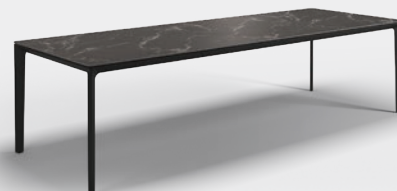

280cm DINING TABLE CERAMIC