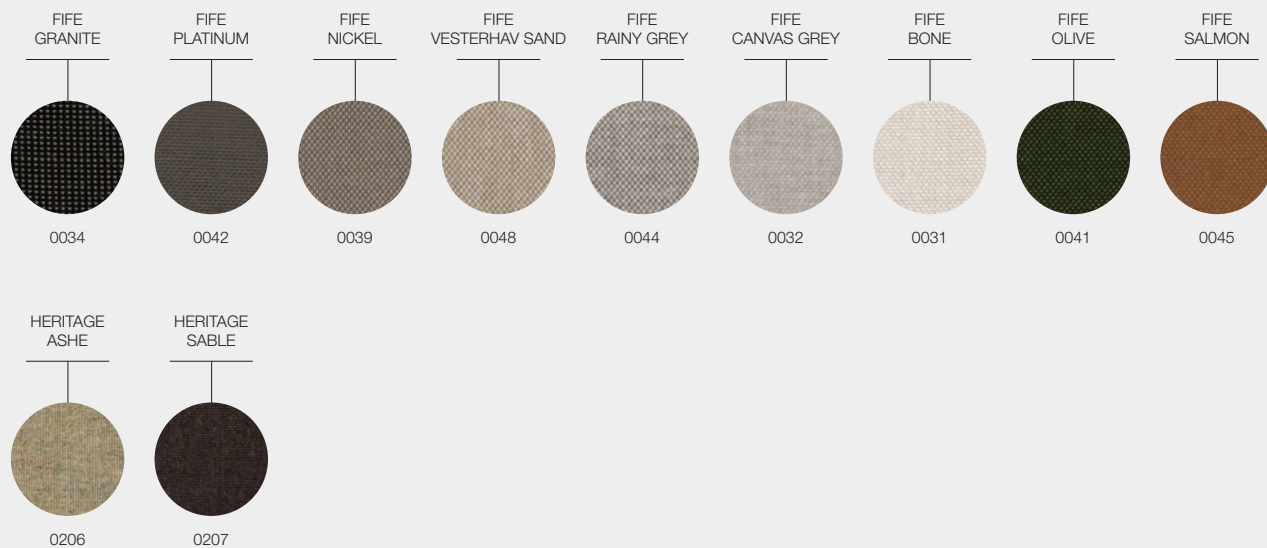

MAYA FABRICS

DESIGNER · MARK GABBERTAS · UK

GRADE B - WATER RESISTANT FABRICS

GRADE B - OUTDOOR PERFORMANCE FABRICS

GRADE C - OUTDOOR PERFORMANCE FABRICS

MAYA FABRICS

DESIGNER · MARK GABBERTAS · UK

GRADE C - UK FR (FIRE RESISTANT) FABRICS