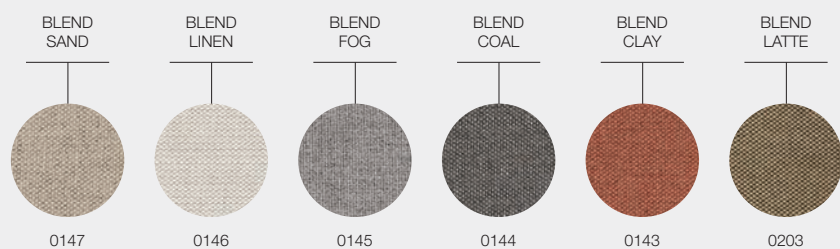

* Excluding UKFR fabrics

TEAK FINISH

WICKER COLOUR

NATURAL

WHEAT

LIMA FABRICS

DESIGNER · HENRIK PEDERSEN · DENMARK

GRADE B - WATER RESISTANT FABRICS